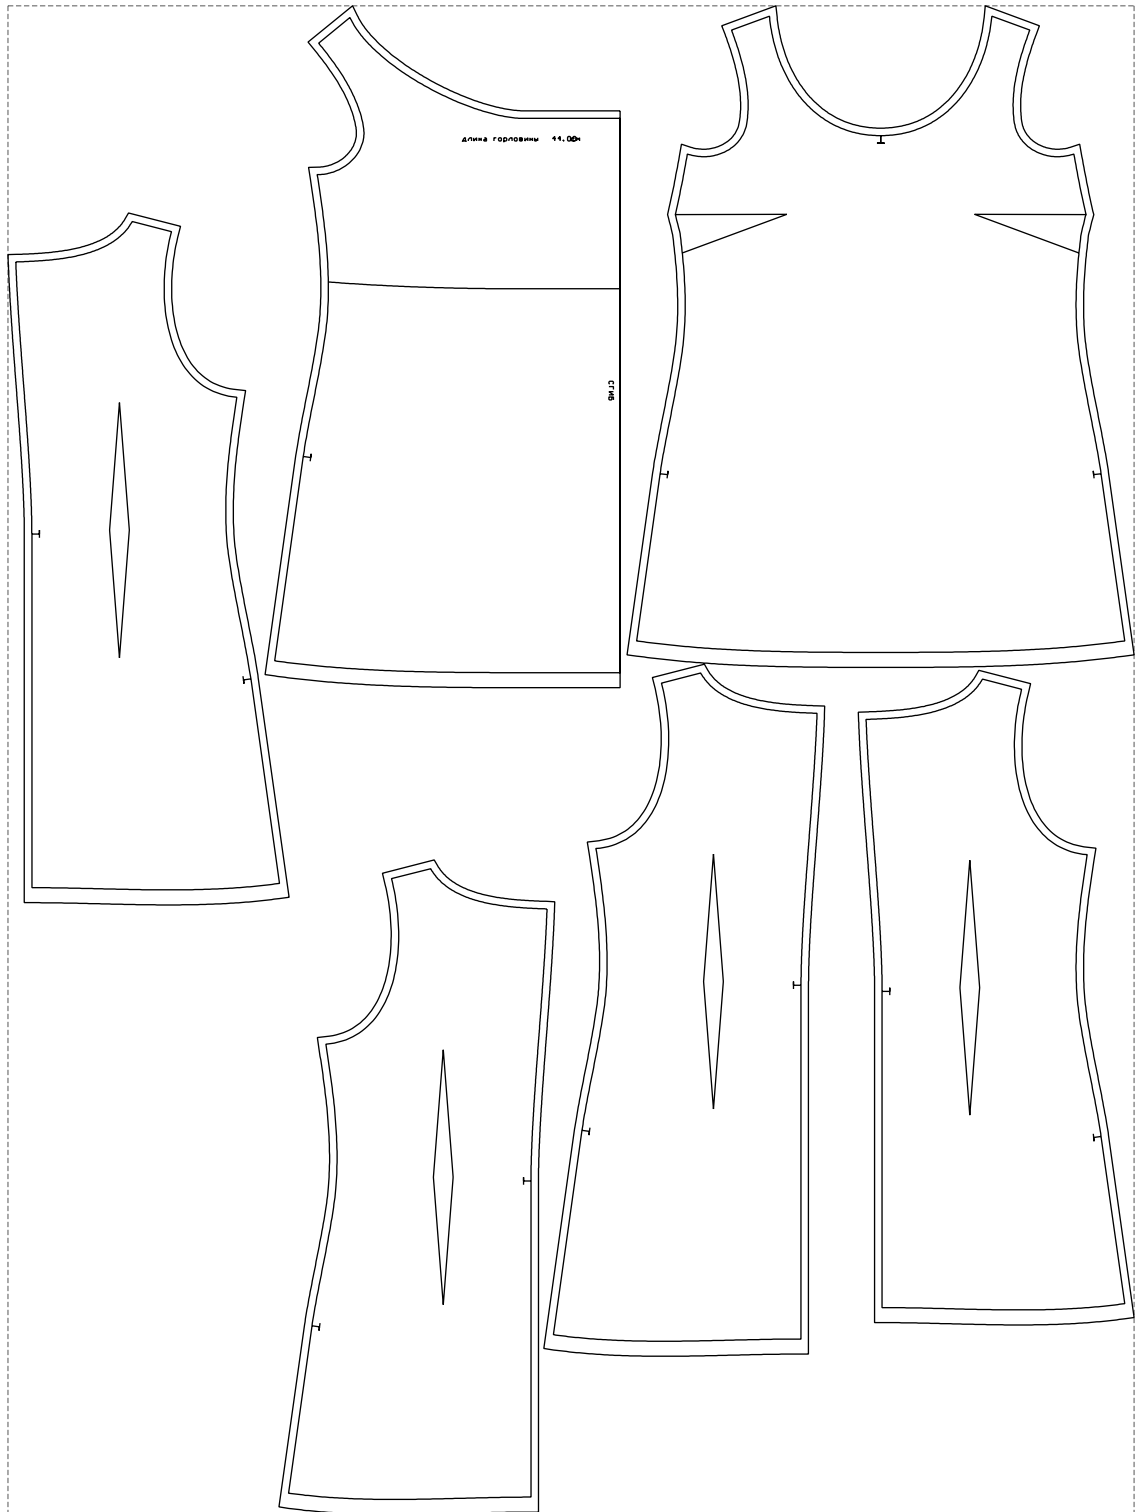

Not for print

Paper size: A4, size:1399.00 x1708.20 mm

# Example

size:1499.00 x2008.87 mm

Maneken =1 ver.0

rz\_1=170

rz\_16=104

rz\_17=88.9

rz\_18=84.4

rz\_19=112