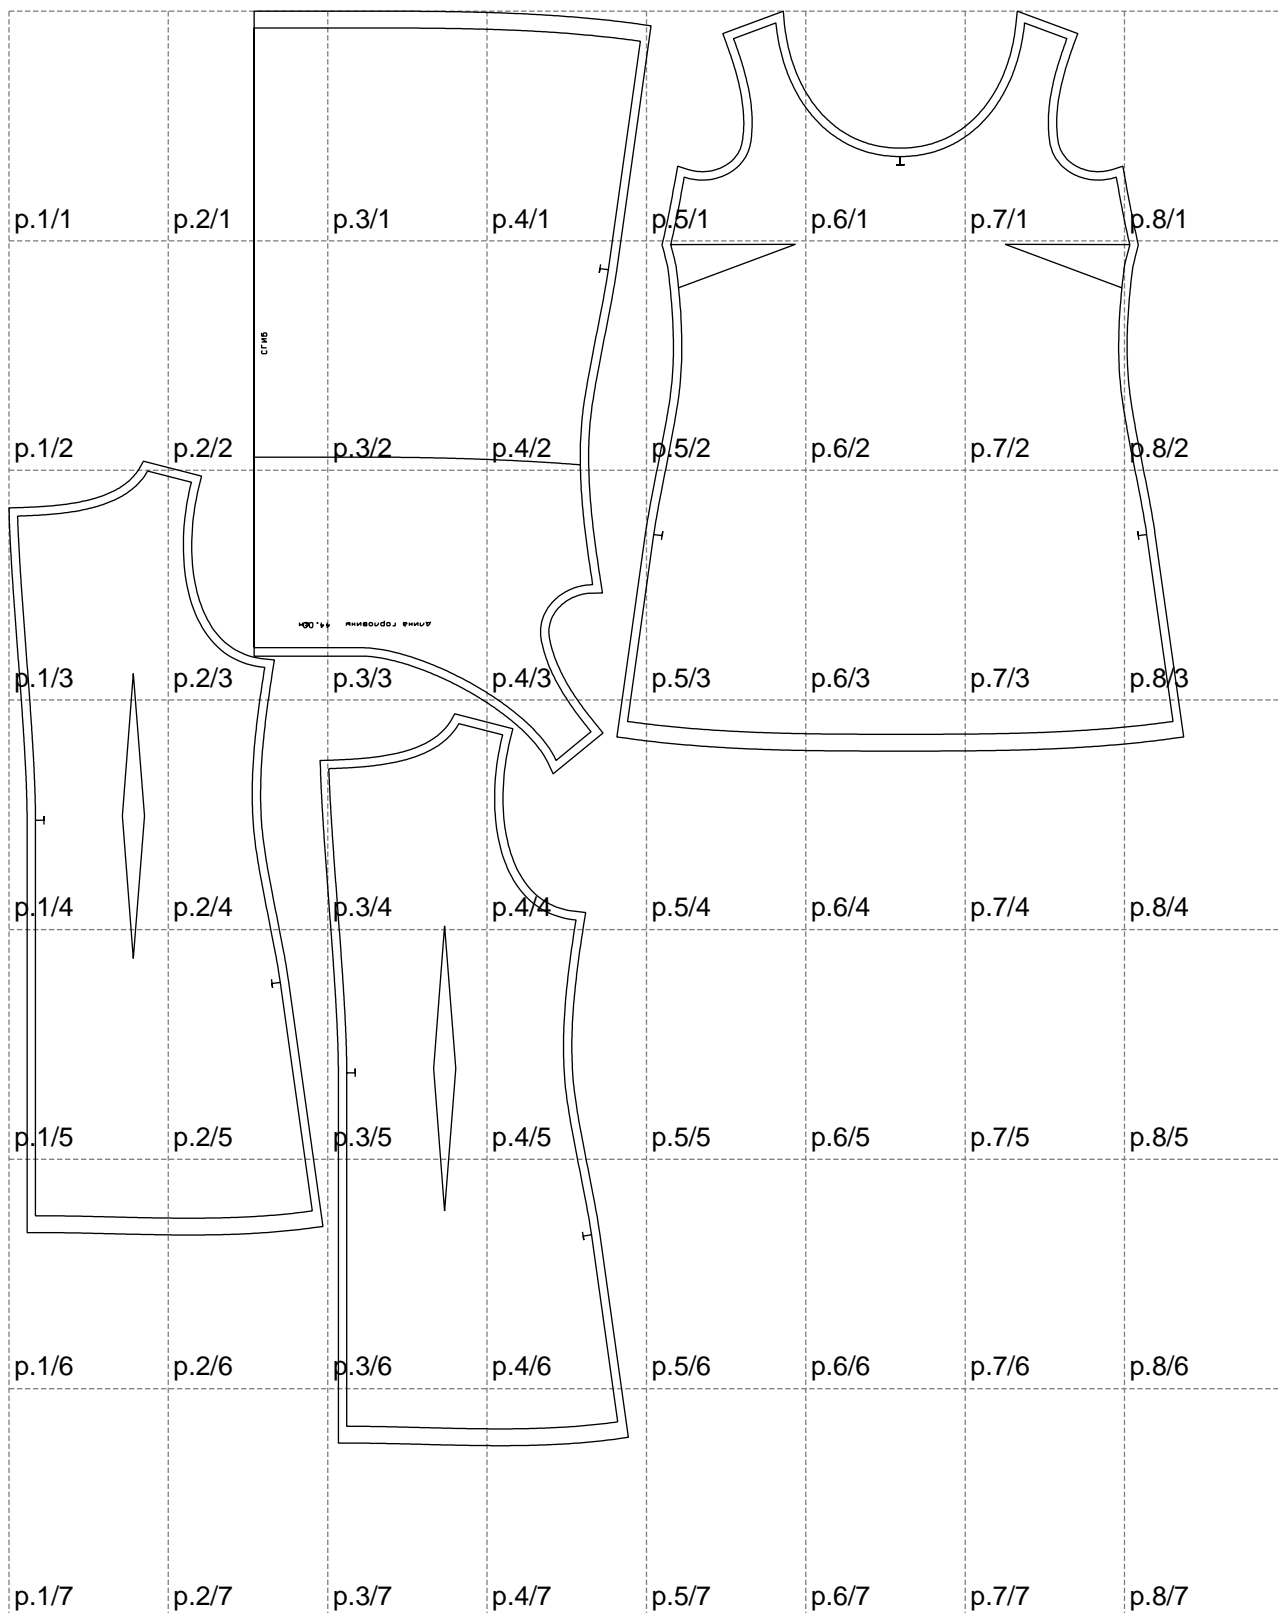

Not for print

Paper size: A4, size:1399.00 x1708.20 mm

# Example

size:1499.00 x2008.87 mm

Maneken =1 ver.0

rz\_1=170

rz\_16=104

rz\_17=88.9

rz\_18=84.4

rz\_19=112

rz\_20=109.3

---

. . . . .  
. . . . .  
. . . . .