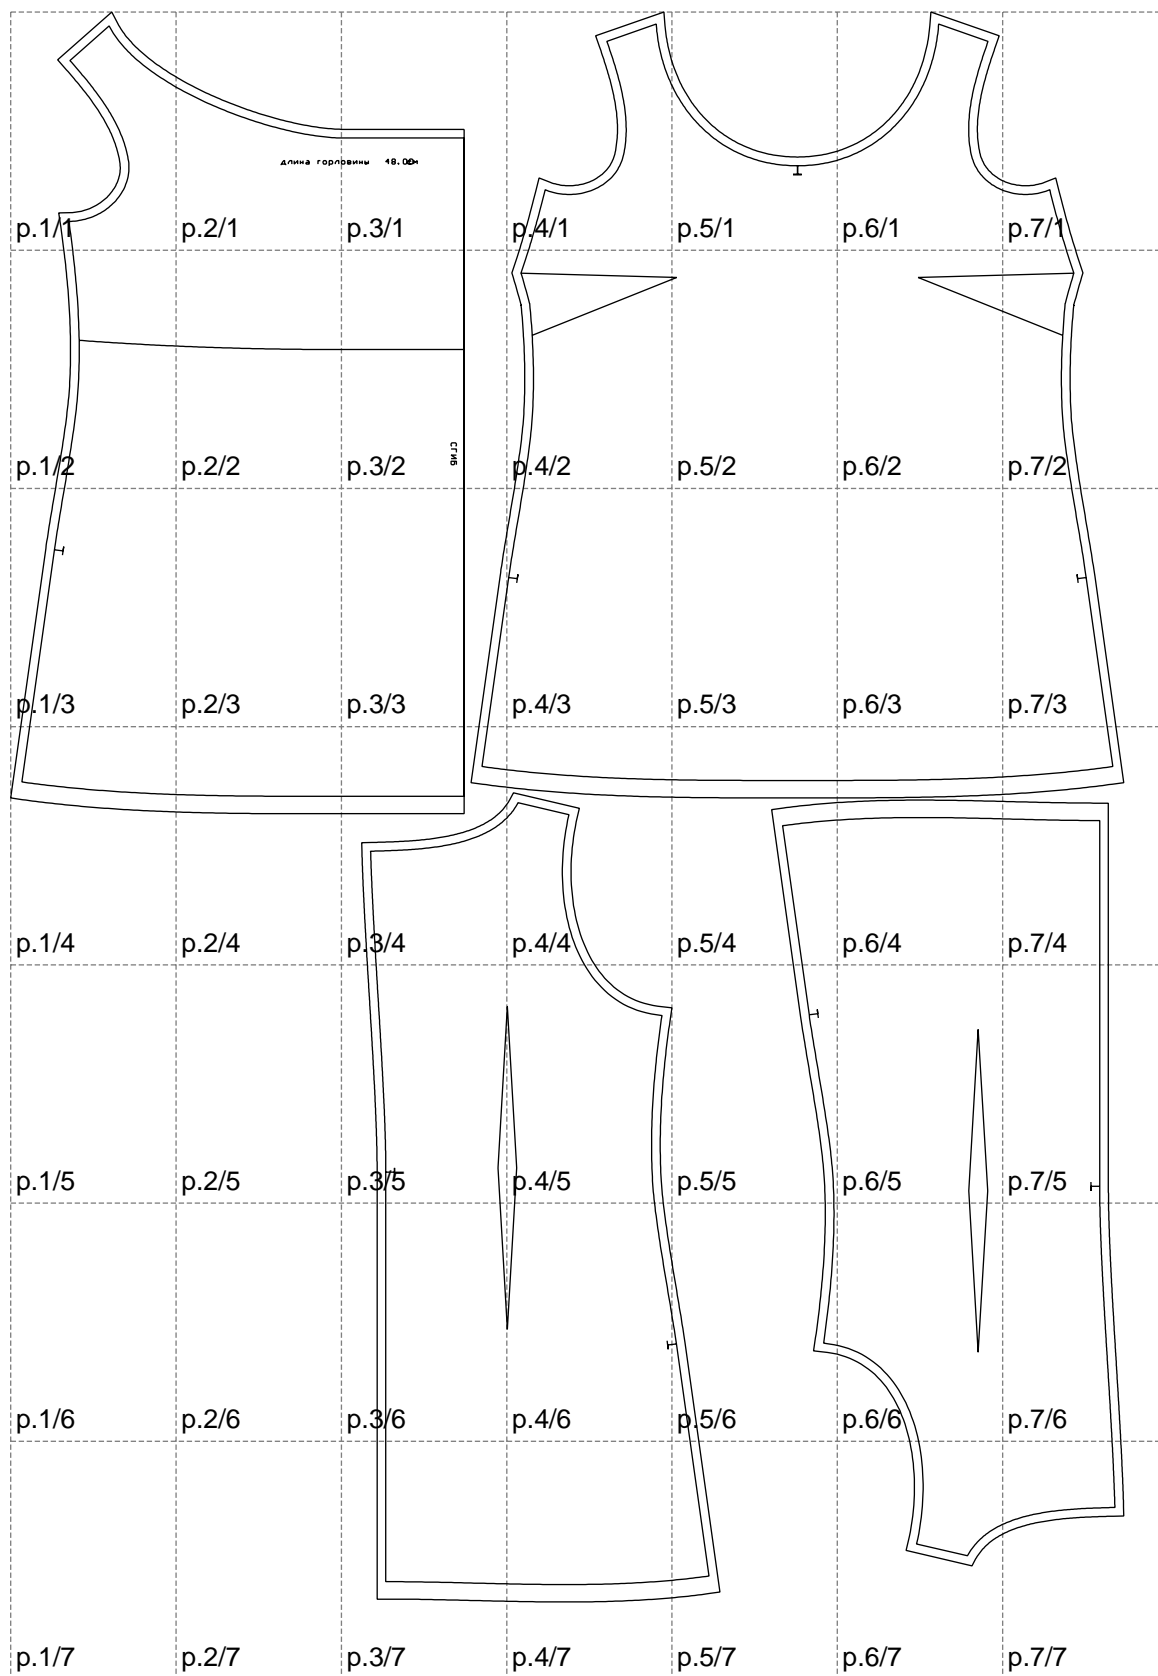

Not for print

Paper size: A4, size:1277.84 x1824.99 mm

# Example

size:1499.00 x2656.30 mm

Maneken =1 ver.0

rz\_1=170

rz\_16=120

rz\_17=104

rz\_18=103.6

rz\_19=128

rz\_20=125.1

---

. . . . .  
. . . . .  
. . . . .