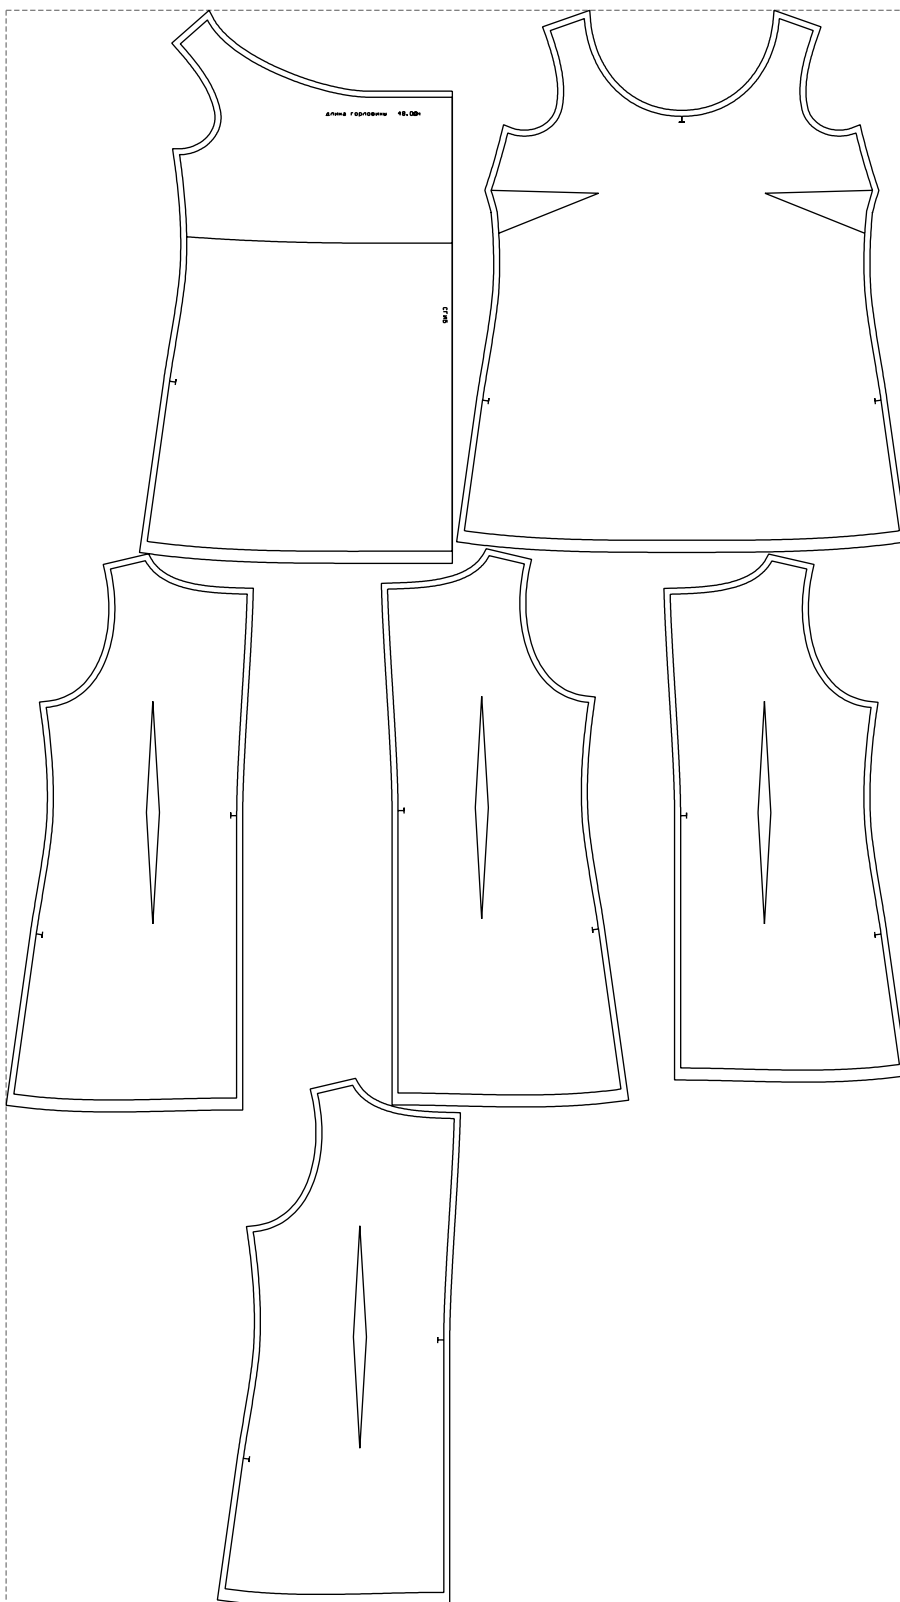

Not for print

Paper size: A4, size:1277.84 x1824.99 mm

# Example

size:1499.00 x2656.30 mm

Maneken =1 ver.0

rz\_1=170

rz\_16=120

rz\_17=104

rz\_18=103.6

rz\_19=128

rz\_20=125.1

---

. . . . .  
. . . . .  
. . . . .