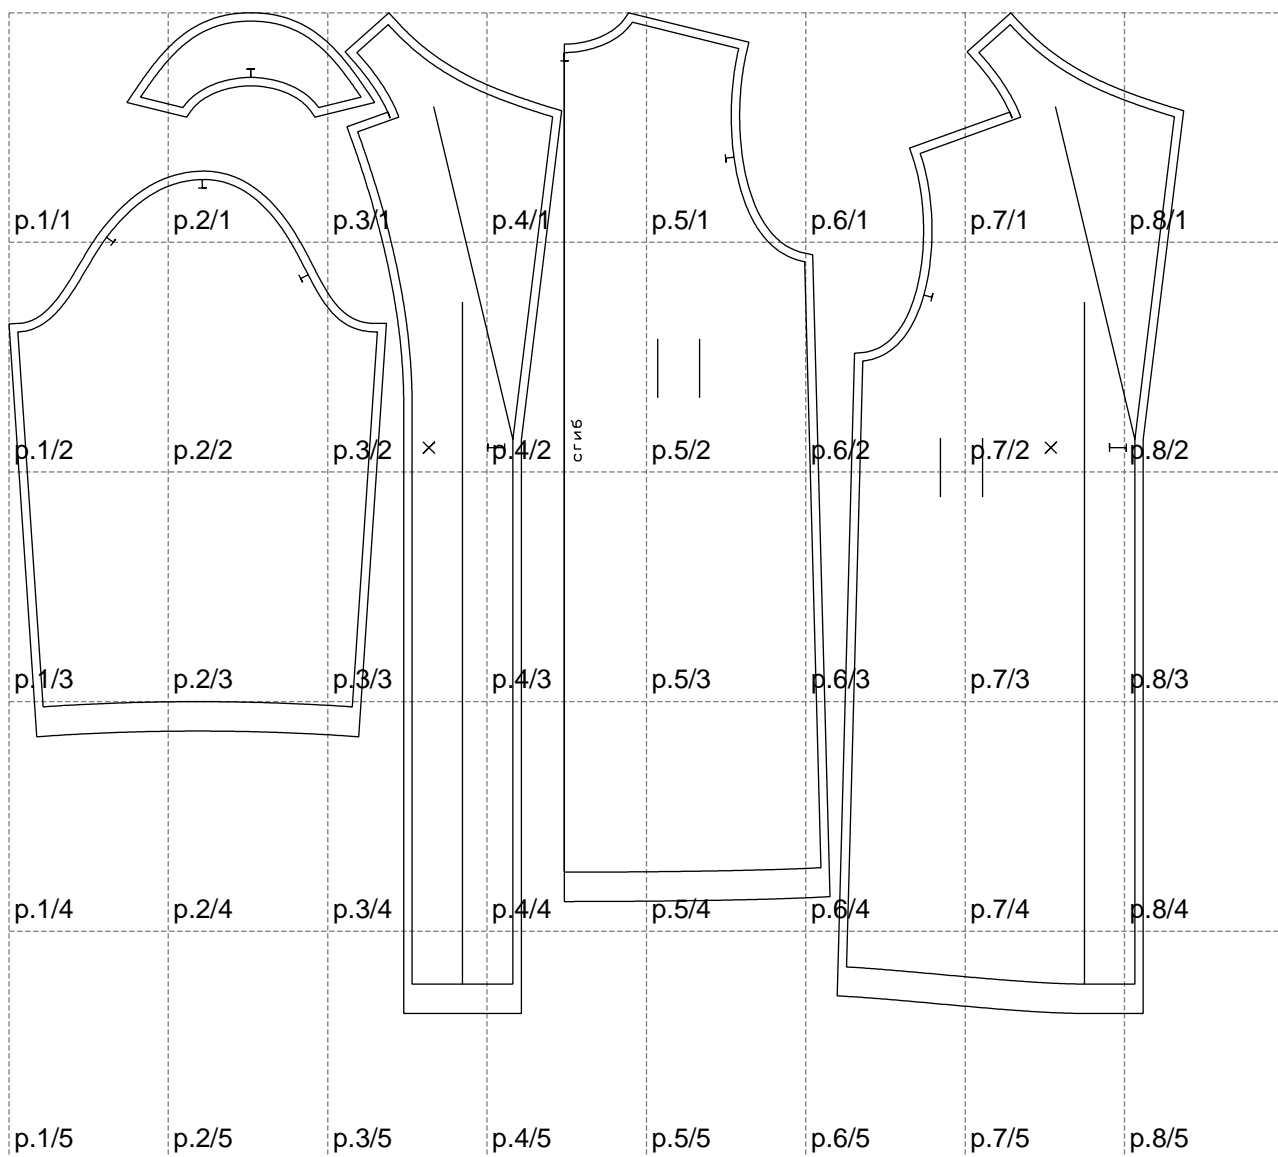

Not for print

Paper size: A4, size:1399.00 x1191.58 mm

# Example

size:1499.00 x2250.76 mm

Maneken =1 ver.0

rz\_1=170

rz\_16=96

rz\_17=82

rz\_18=76

rz\_19=104

rz\_20=101.8

---

. . . . .  
. . . . .  
. . . . .