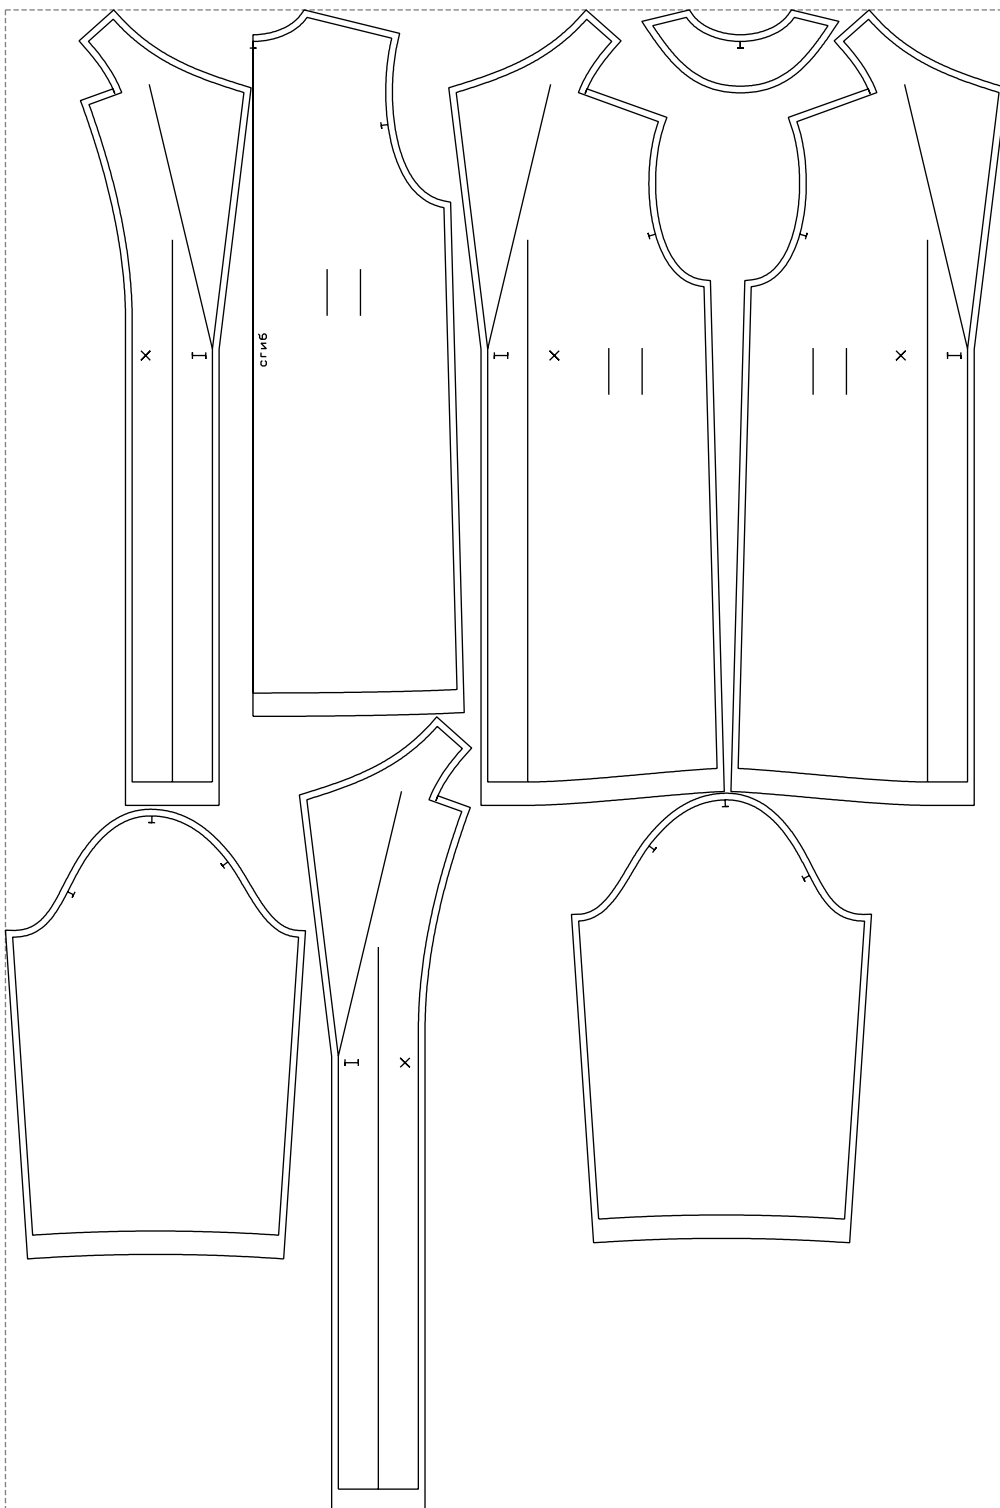

Not for print

Paper size: A4, size:1399.00 x1191.58 mm

# Example

size:1499.00 x2250.76 mm

Maneken =1 ver.0

rz\_1=170

rz\_16=96

rz\_17=82

rz\_18=76

rz\_19=104

rz\_20=101.8

---

. . . . .  
. . . . .  
. . . . .