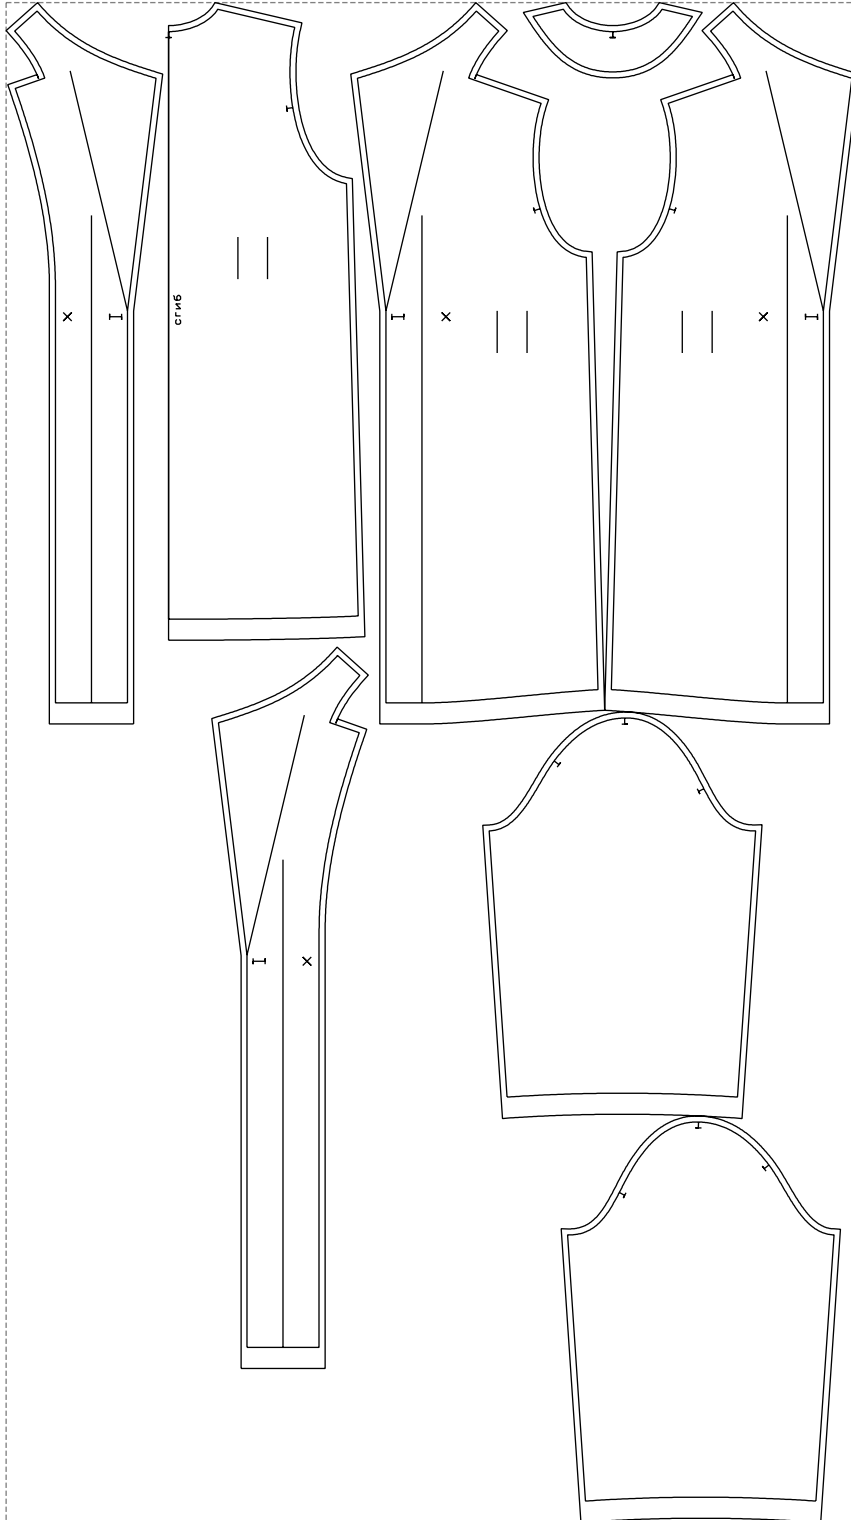

Not for print

Paper size: A4, size:1388.96 x1697.06 mm

Example

size:1418.45 x2529.50 mm

Maneken =1 ver.0

rz_1=170

rz_16=100

rz_17=85.4

rz_18=80.2

rz_19=108

rz_20=105.4

.
.
.