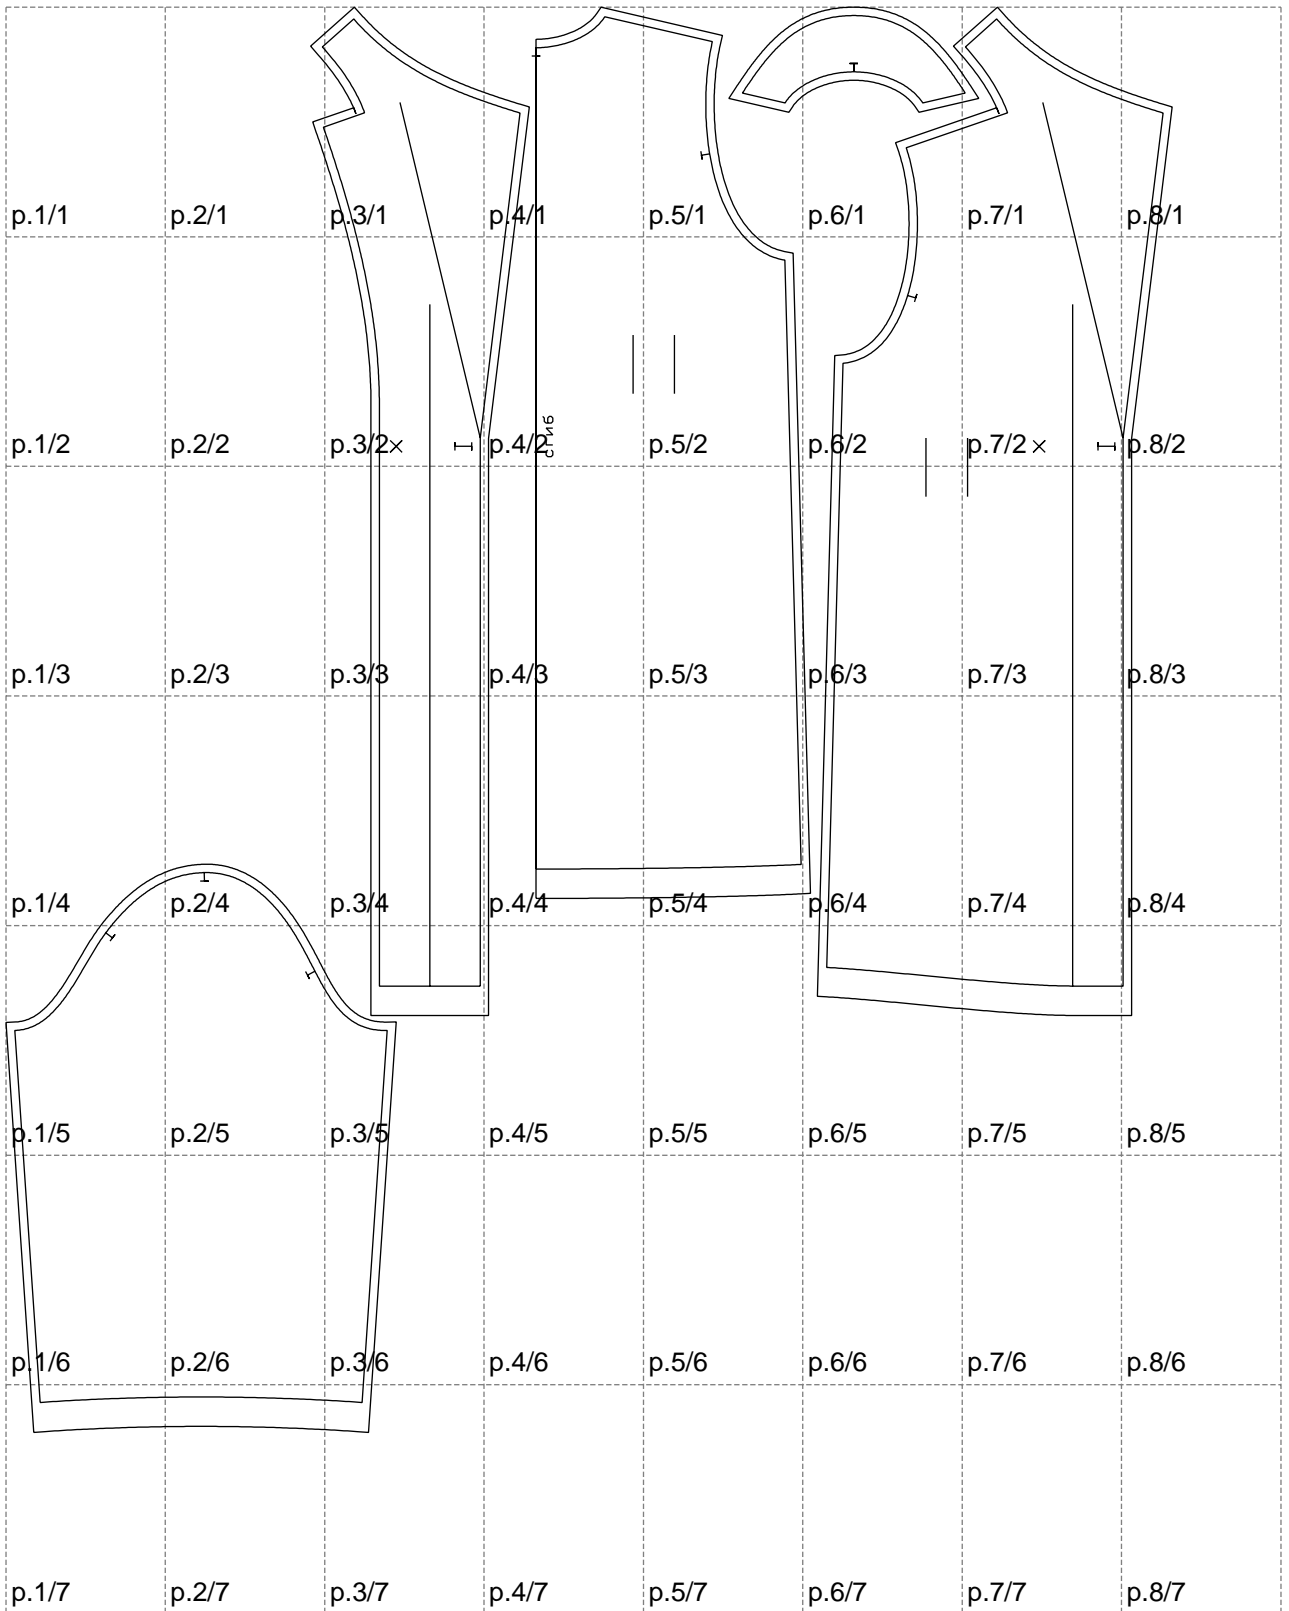

Not for print

Paper size: A4, size:1388.96 x1697.06 mm

Example

size:1418.45 x2529.50 mm

Maneken =1 ver.0

rz_1=170

rz_16=100

rz_17=85.4

rz_18=80.2

rz_19=108

rz_20=105.4

.
.
.