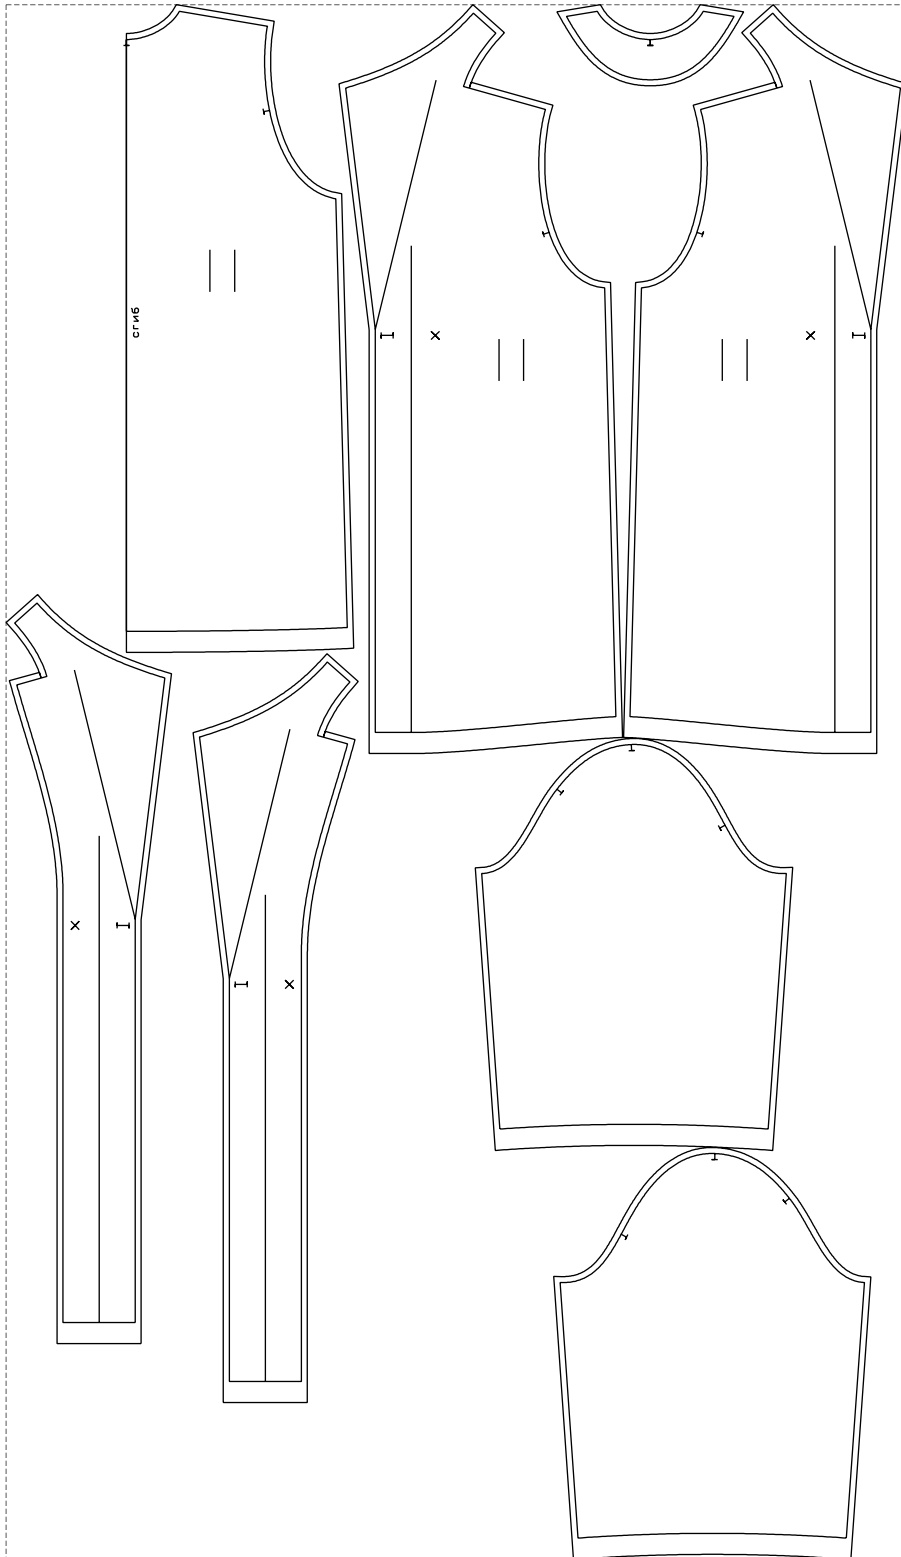

Not for print

Paper size: A4, size:1138.08 x1767.67 mm

# Example

size:1499.00 x2587.63 mm

Maneken =1 ver.0

rz\_1=170

rz\_16=120

rz\_17=104

rz\_18=103.6

rz\_19=128

rz\_20=125.1

---

. . . . .  
. . . . .  
. . . . .