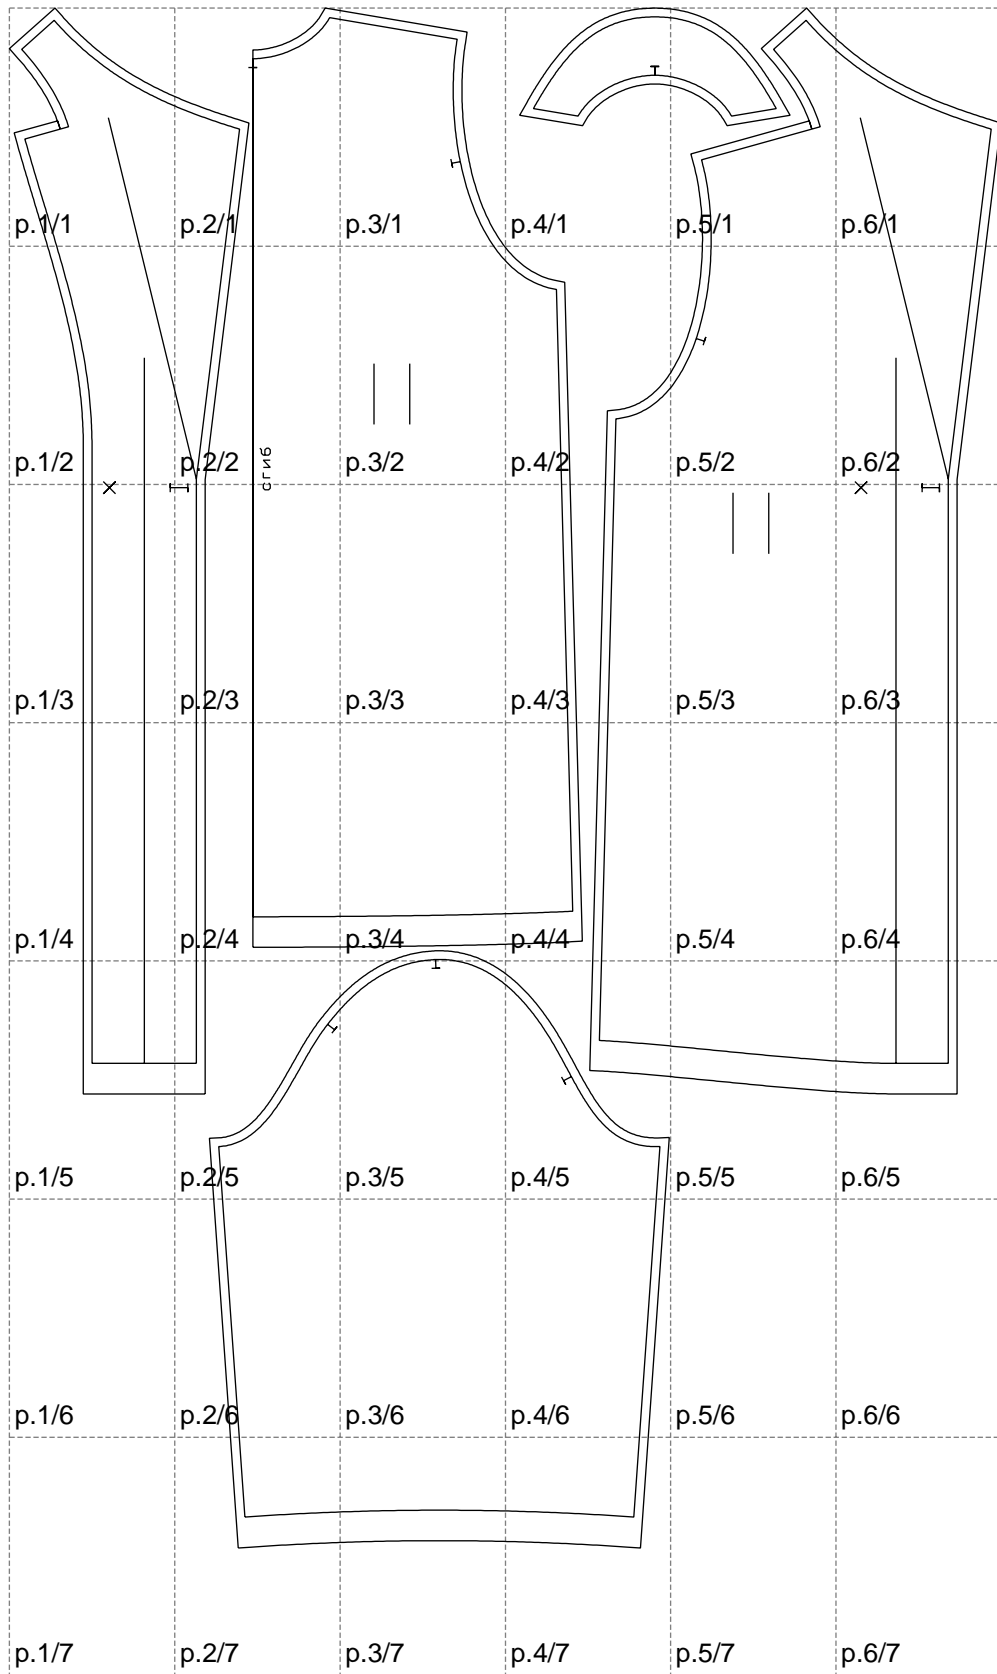

Not for print

Paper size: A4, size:1138.08 x1767.67 mm

# Example

size:1499.00 x2587.63 mm

Maneken =1 ver.0

rz\_1=170

rz\_16=120

rz\_17=104

rz\_18=103.6

rz\_19=128

rz\_20=125.1

---

. . . . .  
. . . . .  
. . . . .