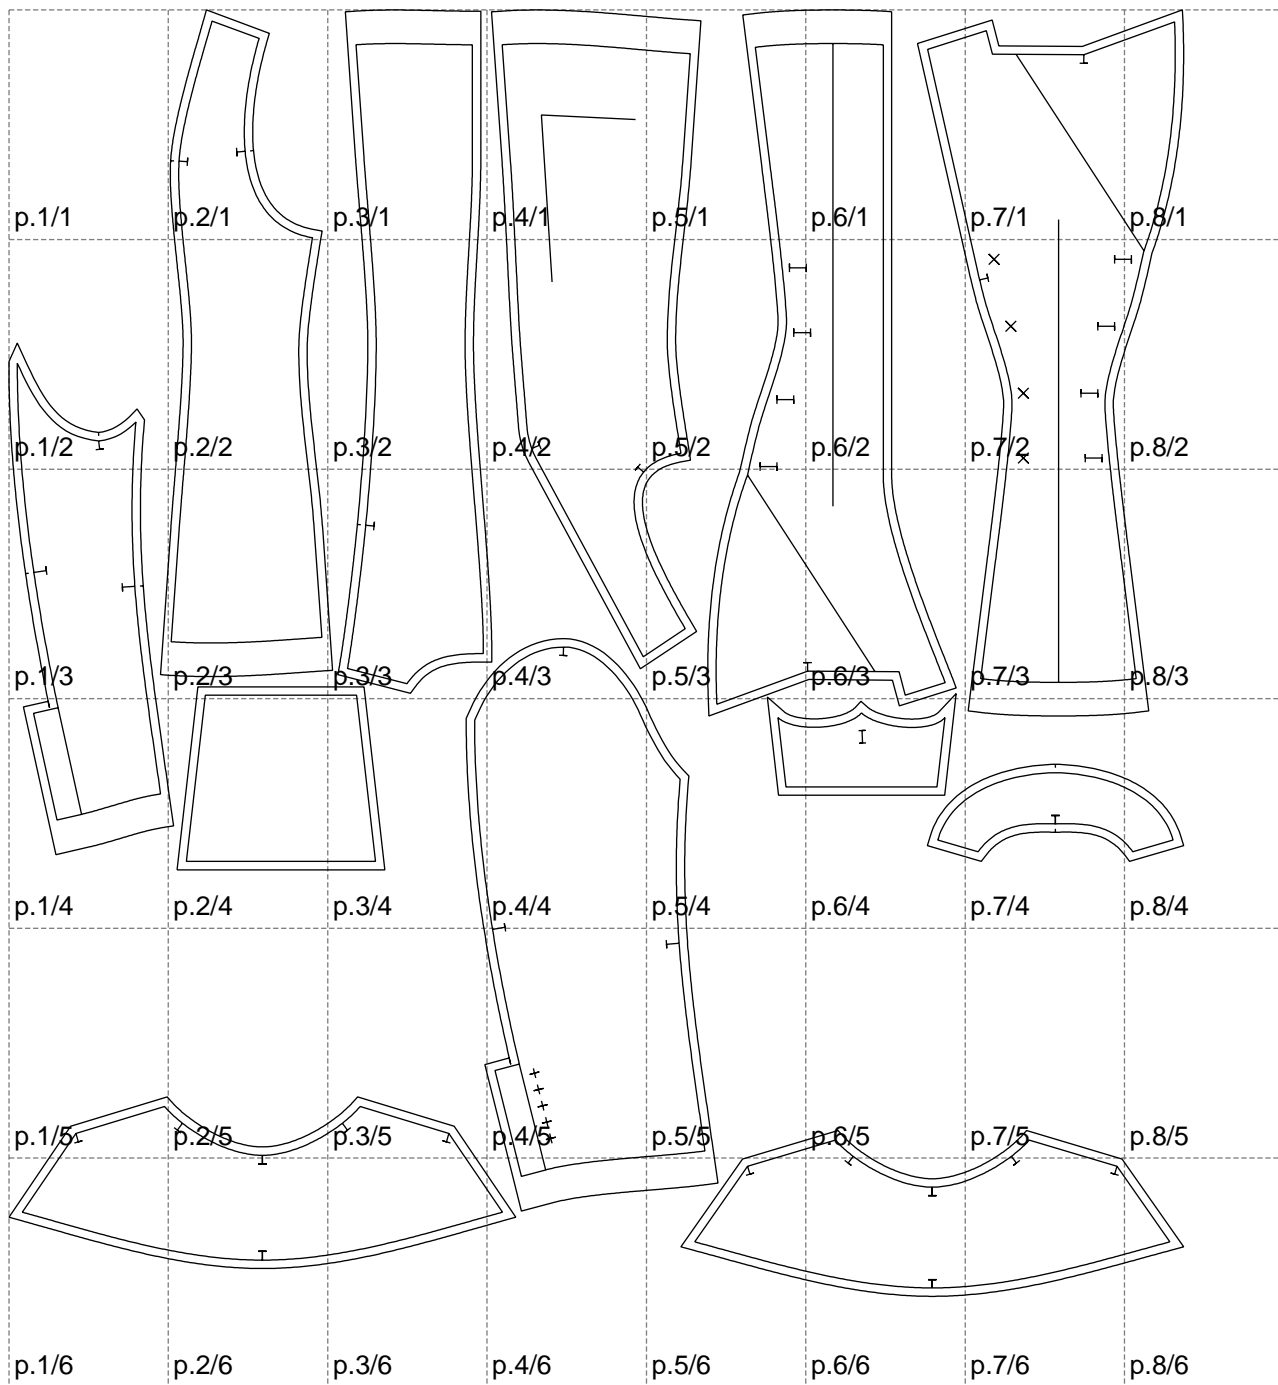

Not for print

Paper size: A4, size:1399.00 x1531.77 mm

# Example

size:1499.00 x2524.08 mm

Maneken =1 ver.0

rz\_1=170

rz\_16=100

rz\_17=85.4

rz\_18=80.2

rz\_19=108

rz\_20=105.4

---

. . . . .  
. . . . .  
. . . . .