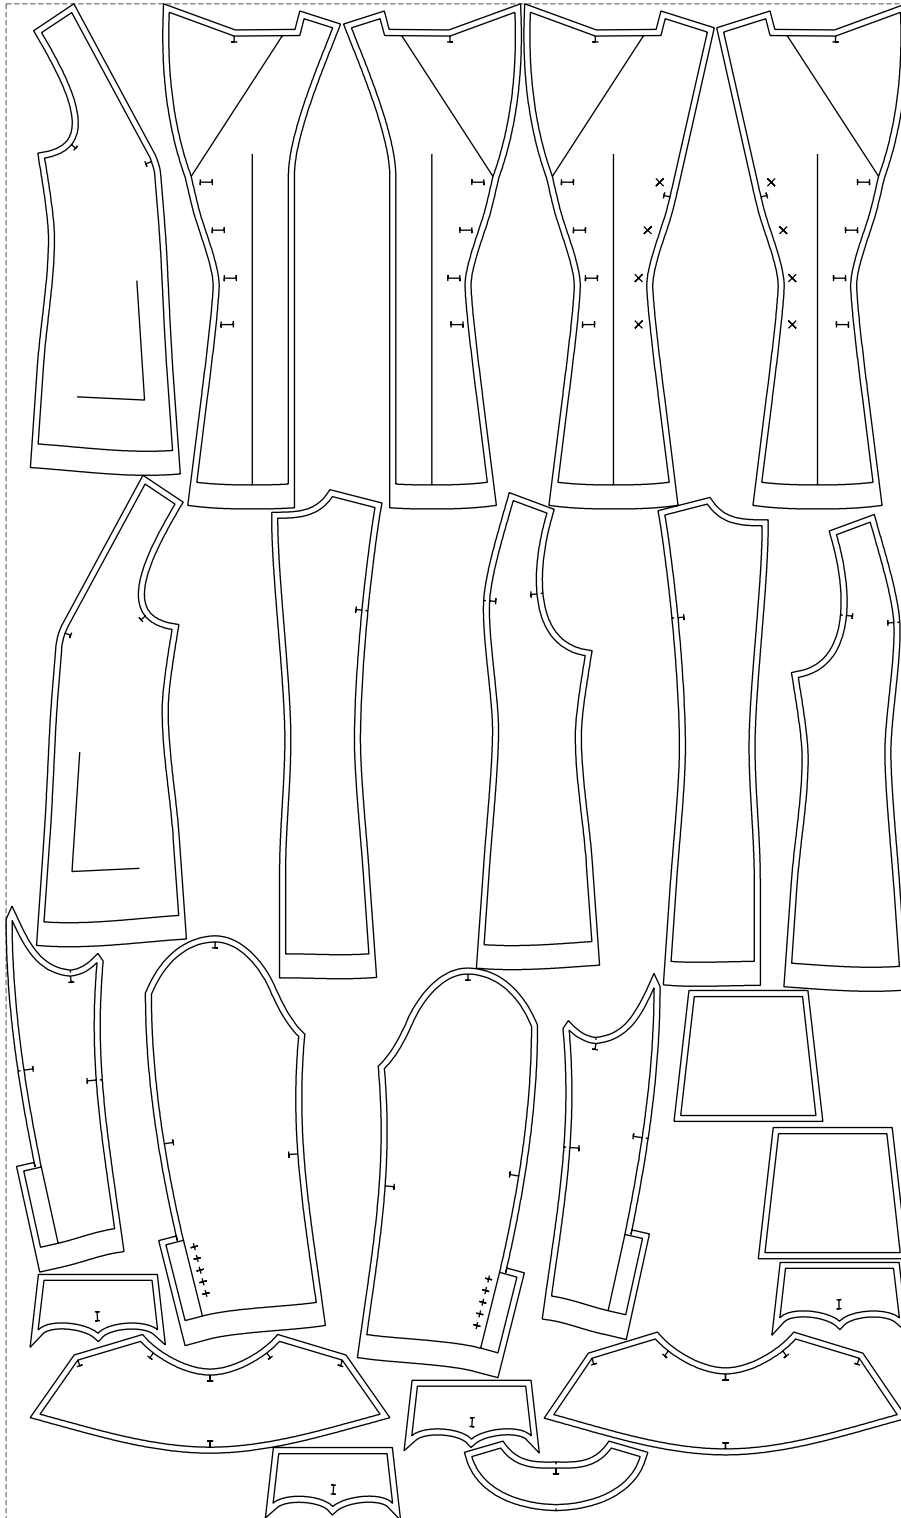

Not for print

Paper size: A4, size:1399.00 x1531.77 mm

# Example

size:1499.00 x2524.08 mm

Maneken =1 ver.0

rz\_1=170

rz\_16=100

rz\_17=85.4

rz\_18=80.2

rz\_19=108

rz\_20=105.4

---

. . . . .  
. . . . .  
. . . . .