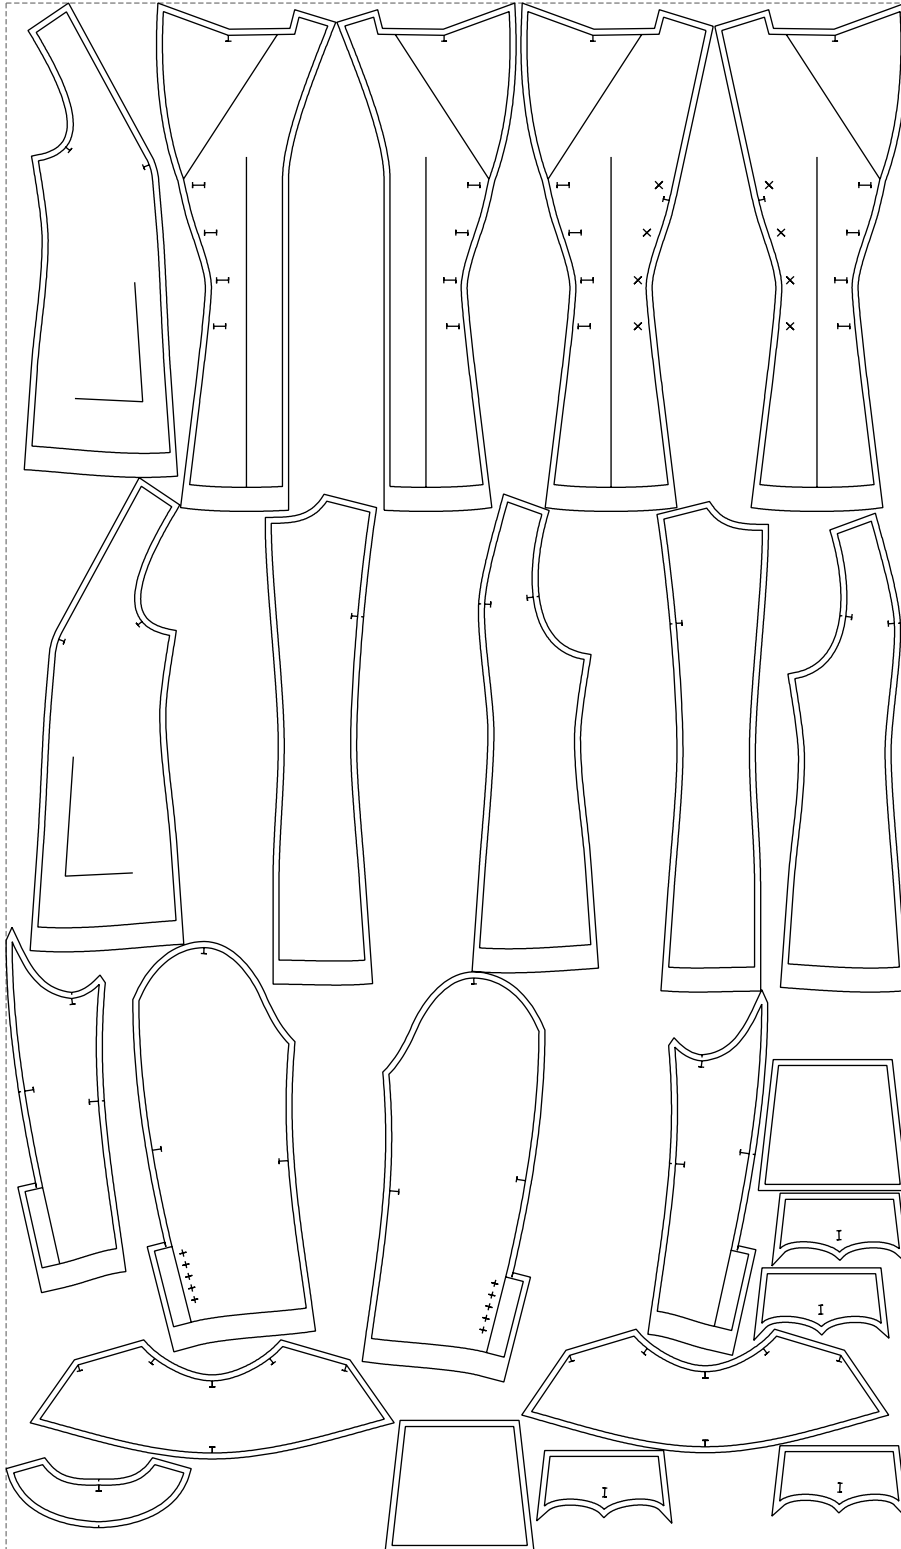

Not for print

Paper size: A4, size:1399.00 x1536.02 mm

# Example

size:1499.00 x2576.80 mm

Maneken =1 ver.0

rz\_1=170

rz\_16=104

rz\_17=88.9

rz\_18=84.4

rz\_19=112