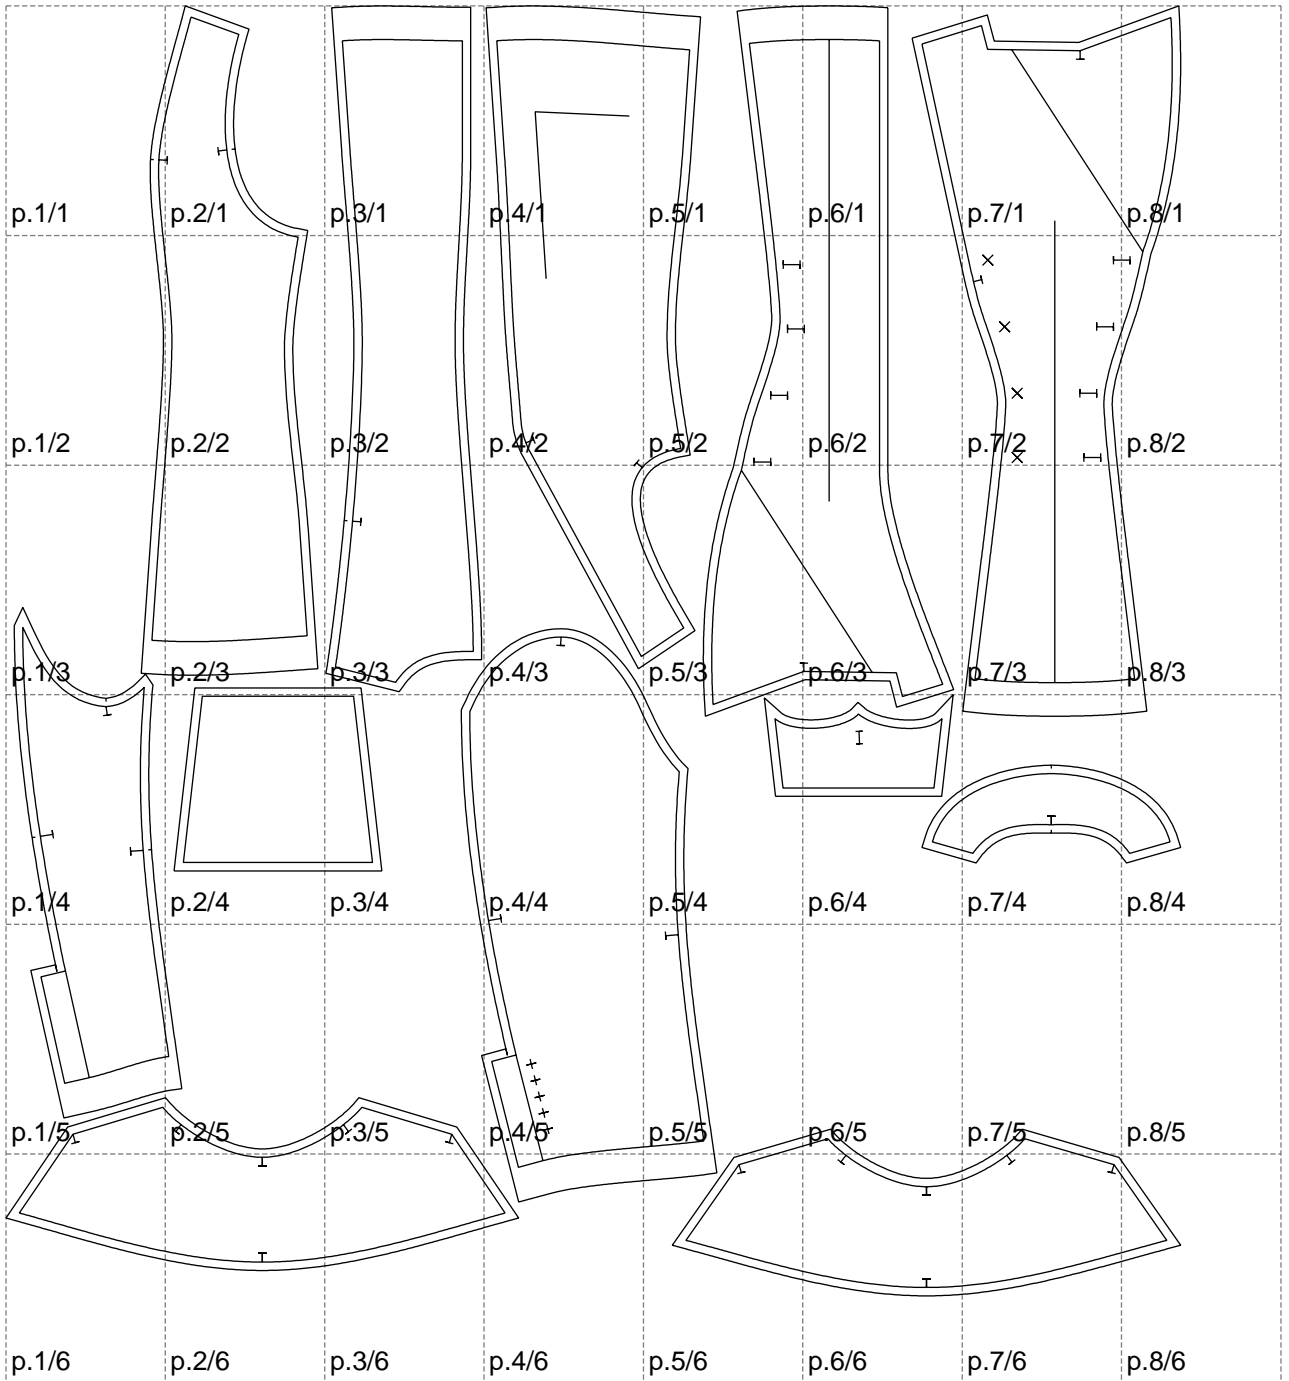

Not for print

Paper size: A4, size:1399.00 x1536.02 mm

# Example

size:1499.00 x2576.80 mm

Maneken =1 ver.0

rz\_1=170

rz\_16=104

rz\_17=88.9

rz\_18=84.4

rz\_19=112

rz\_20=109.3

---

. . . . .  
. . . . .  
. . . . .