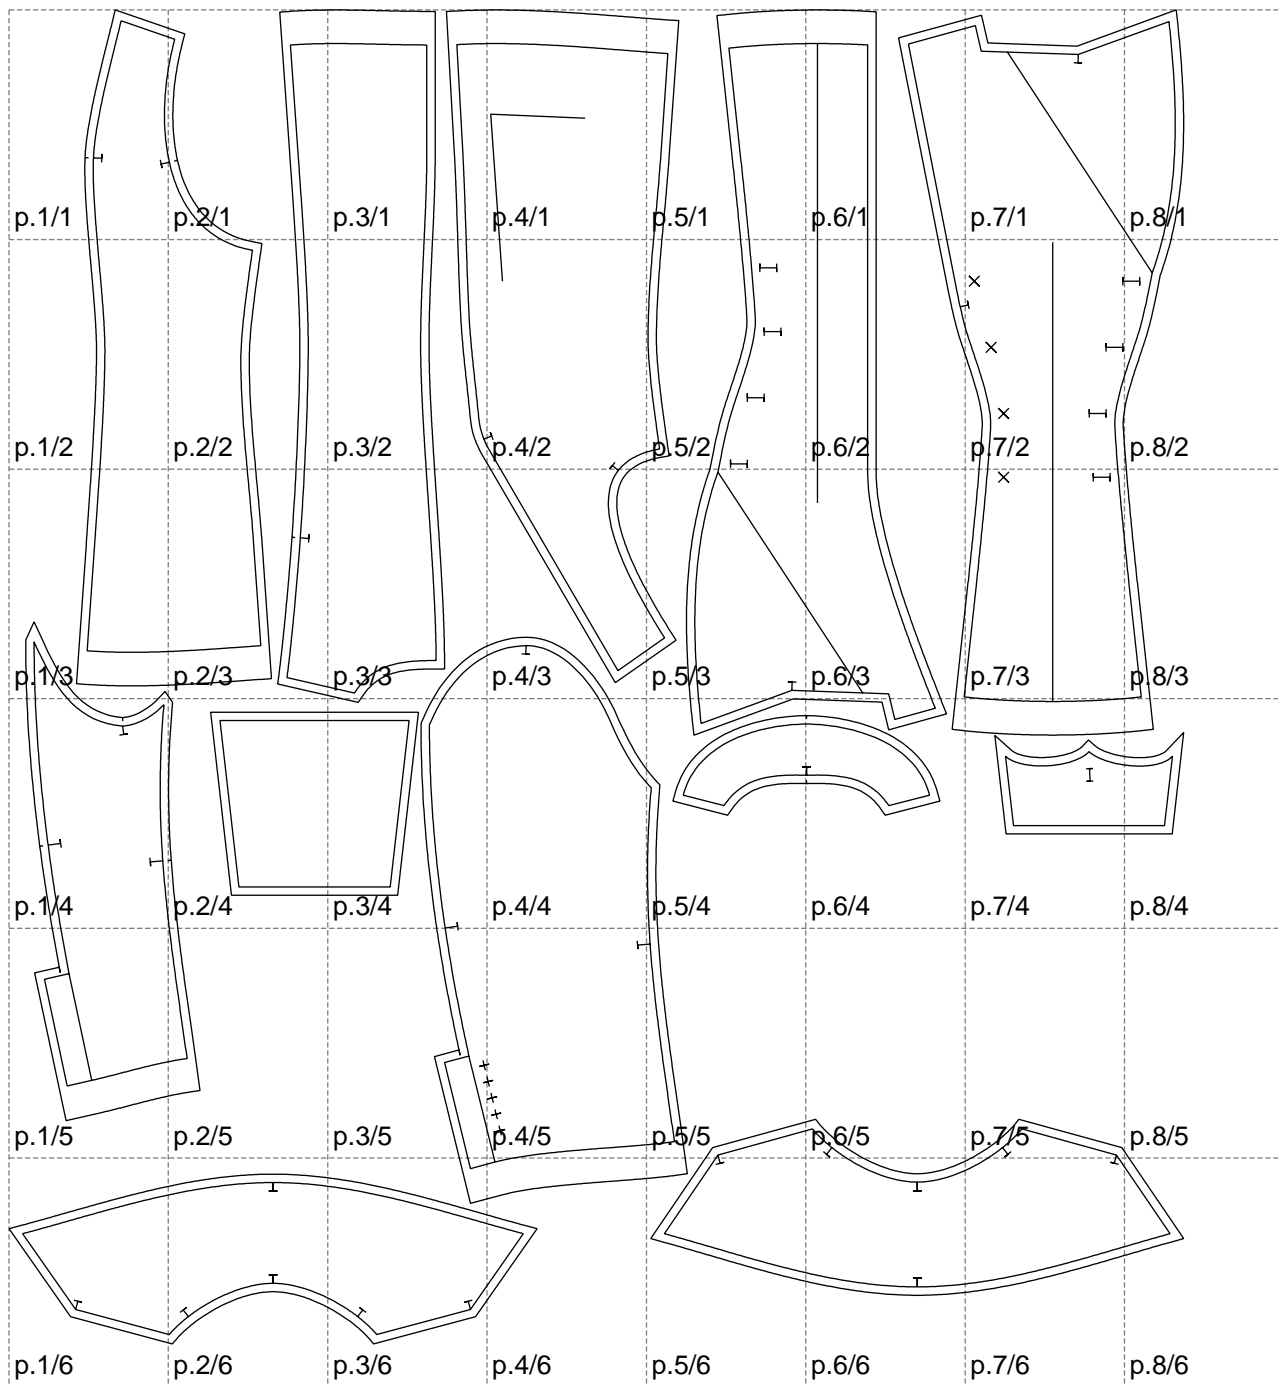

Not for print

Paper size: A4, size:1399.00 x1588.47 mm

# Example

size:1499.00 x2682.31 mm

Maneken =1 ver.0

rz\_1=170

rz\_16=120

rz\_17=104

rz\_18=103.6

rz\_19=128

rz\_20=125.1

---

. . . . .  
. . . . .  
. . . . .