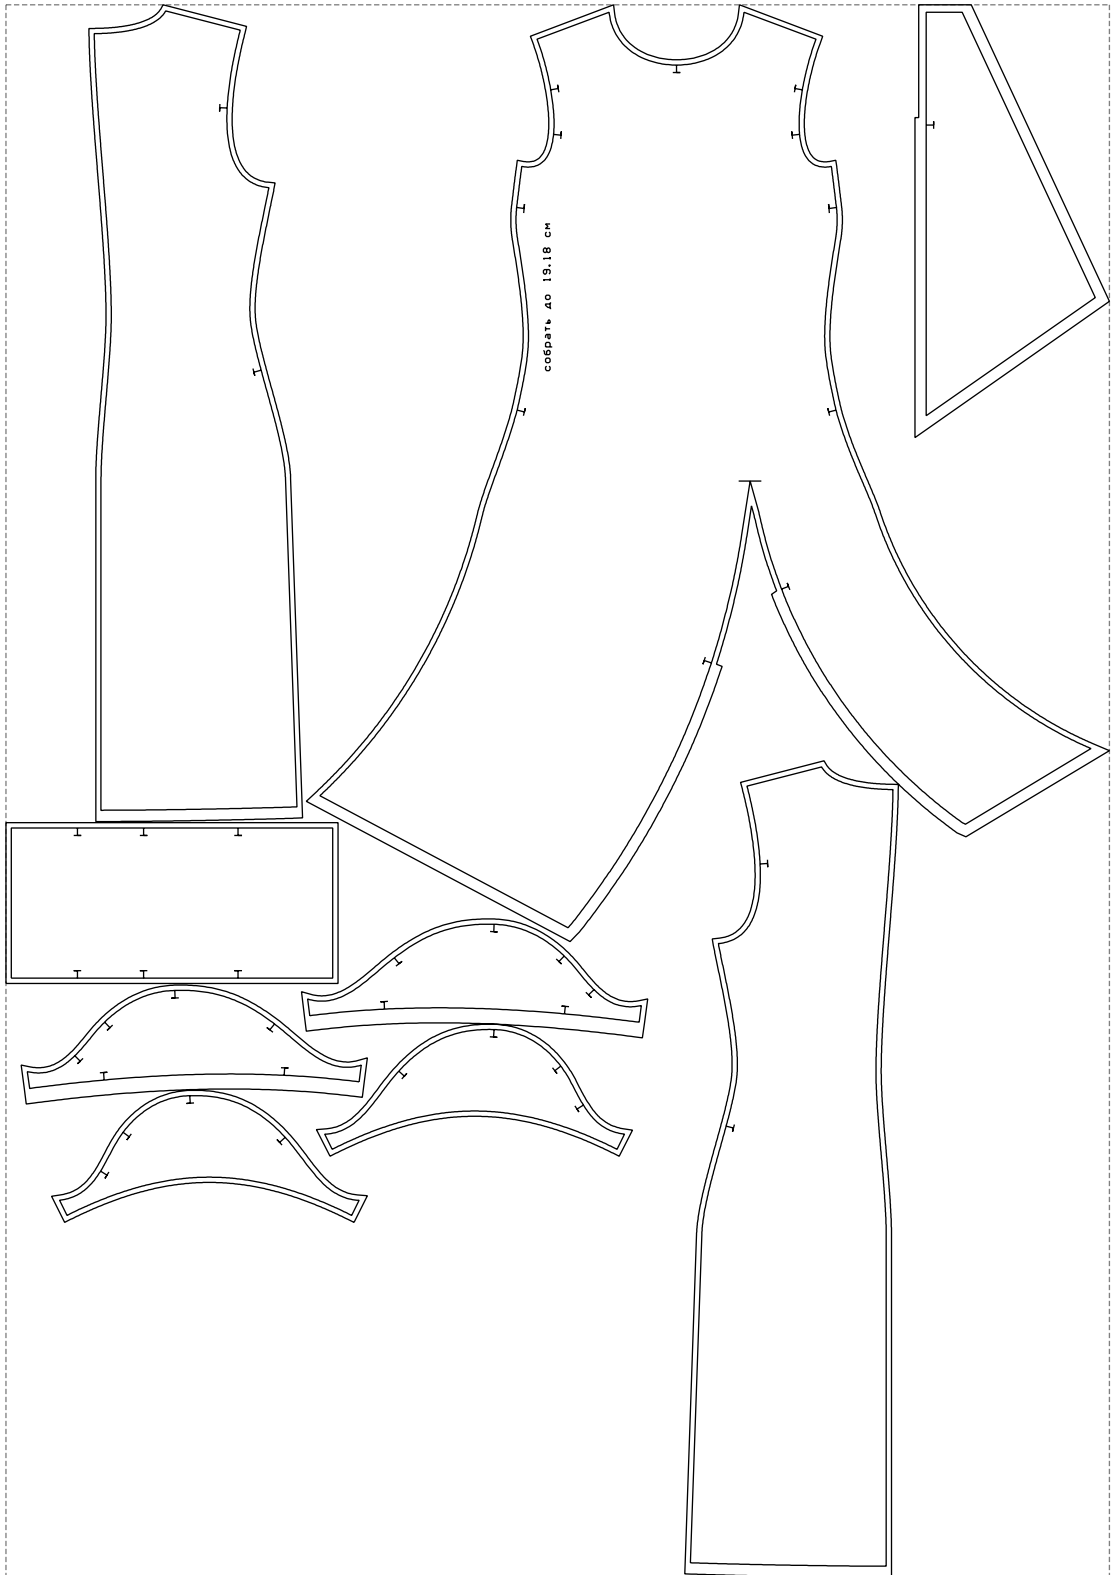

Not for print

Paper size: A4, size:1358.83 x1388.49 mm

# Example

size:1468.79 x2093.81 mm

Maneken =1 ver.0

rz\_1=170

rz\_16=92

rz\_17=78.8

rz\_18=71.8

rz\_19=100