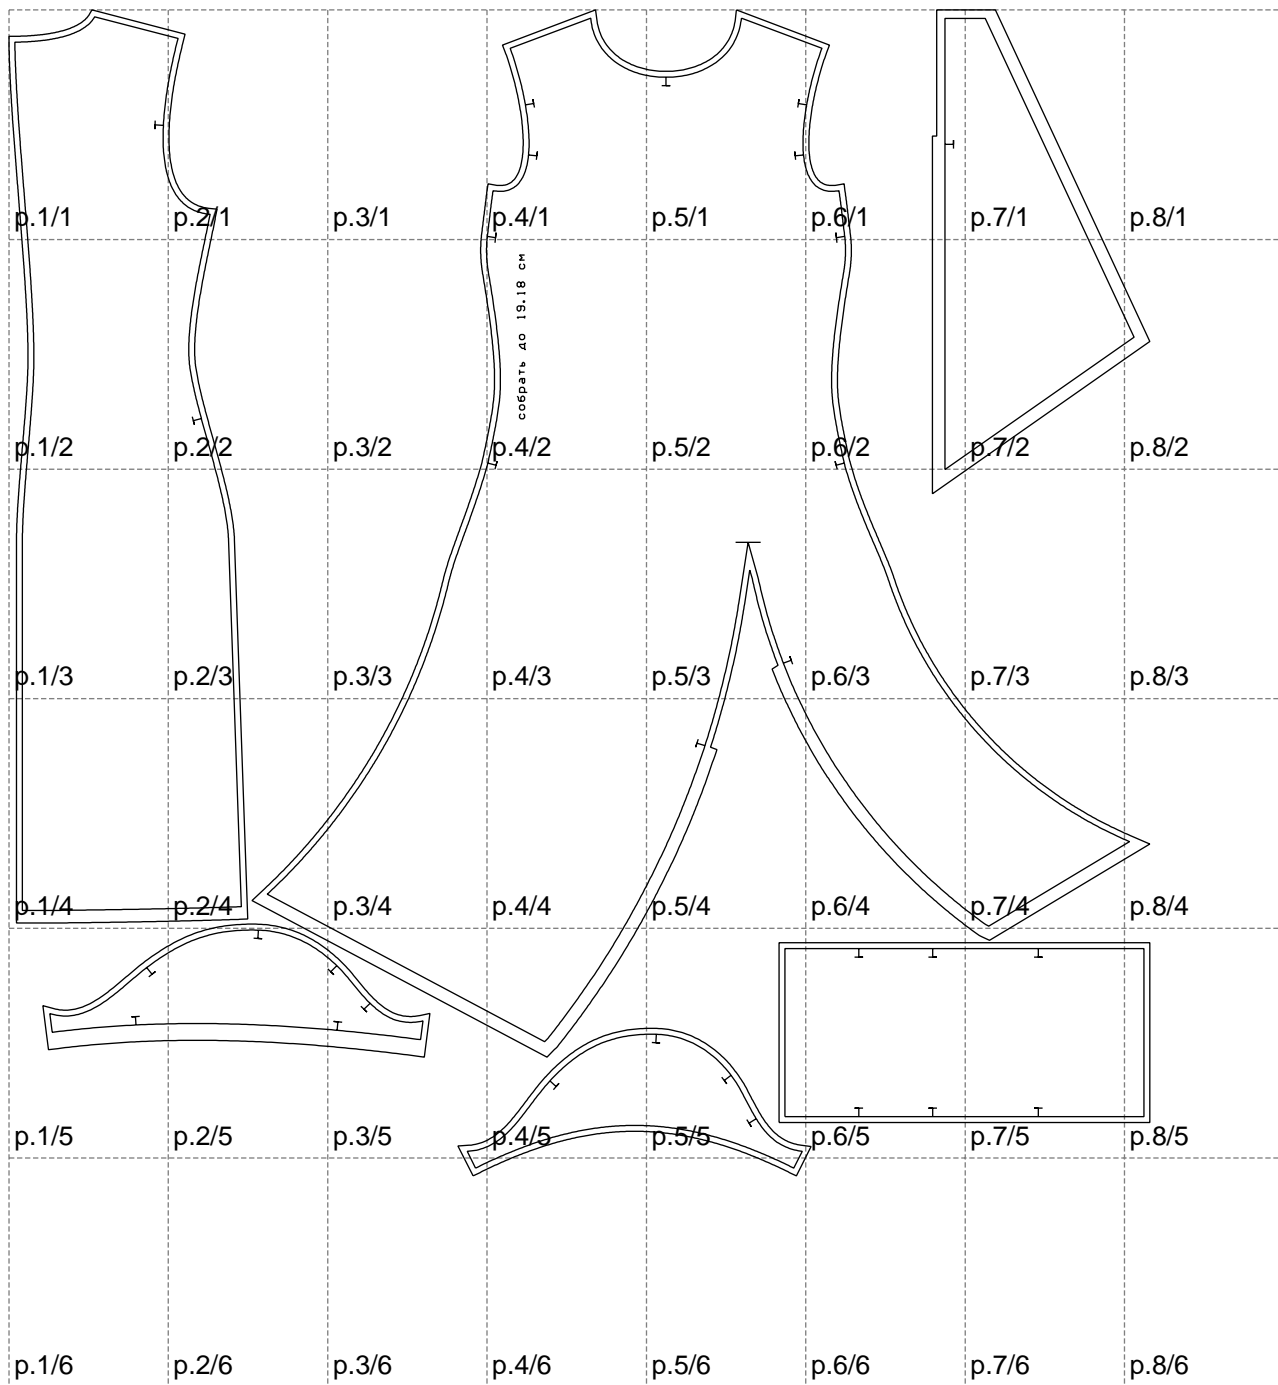

Not for print

Paper size: A4, size:1358.83 x1388.49 mm

# Example

size:1468.79 x2093.81 mm

Maneken =1 ver.0

rz\_1=170

rz\_16=92

rz\_17=78.8

rz\_18=71.8

rz\_19=100

rz\_20=98.1

---

. . . . .  
. . . . .  
. . . . .