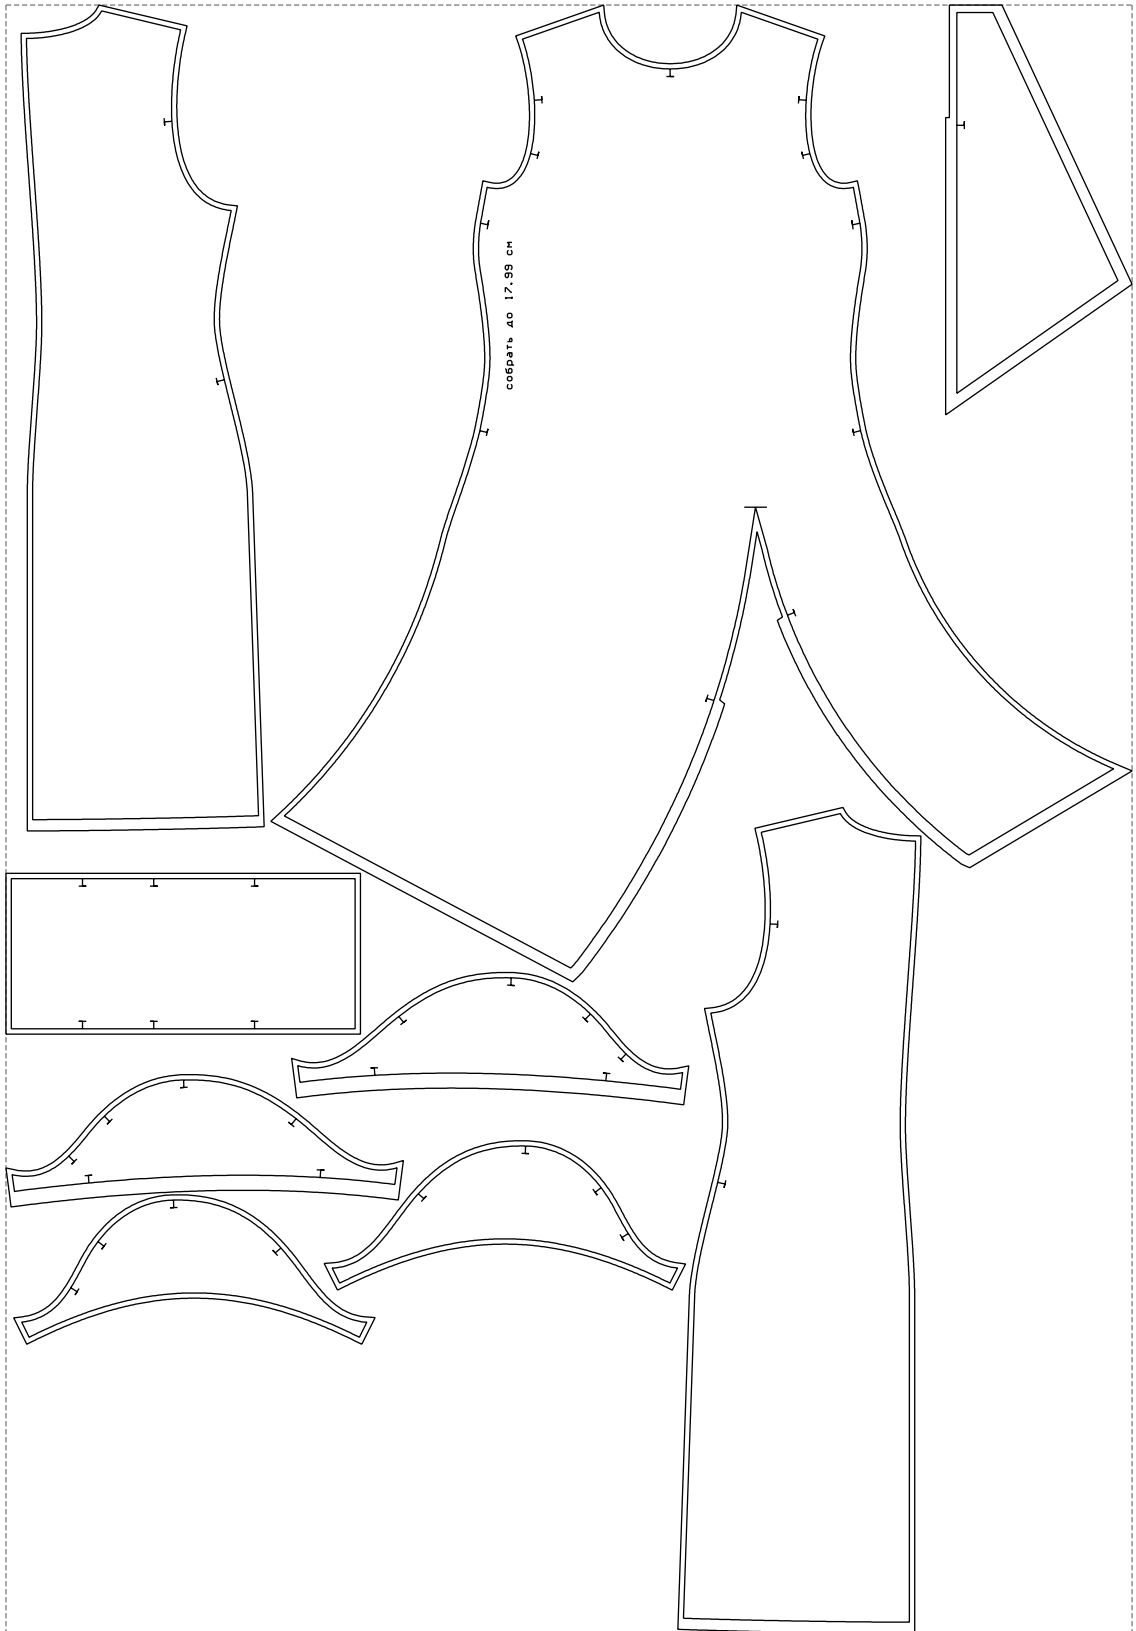

Not for print

Paper size: A4, size:1399.00 x1940.04 mm

# Example

size:1499.00 x2168.16 mm

Maneken =1 ver.0

rz\_1=170

rz\_16=108

rz\_17=92.5

rz\_18=89.2

rz\_19=116