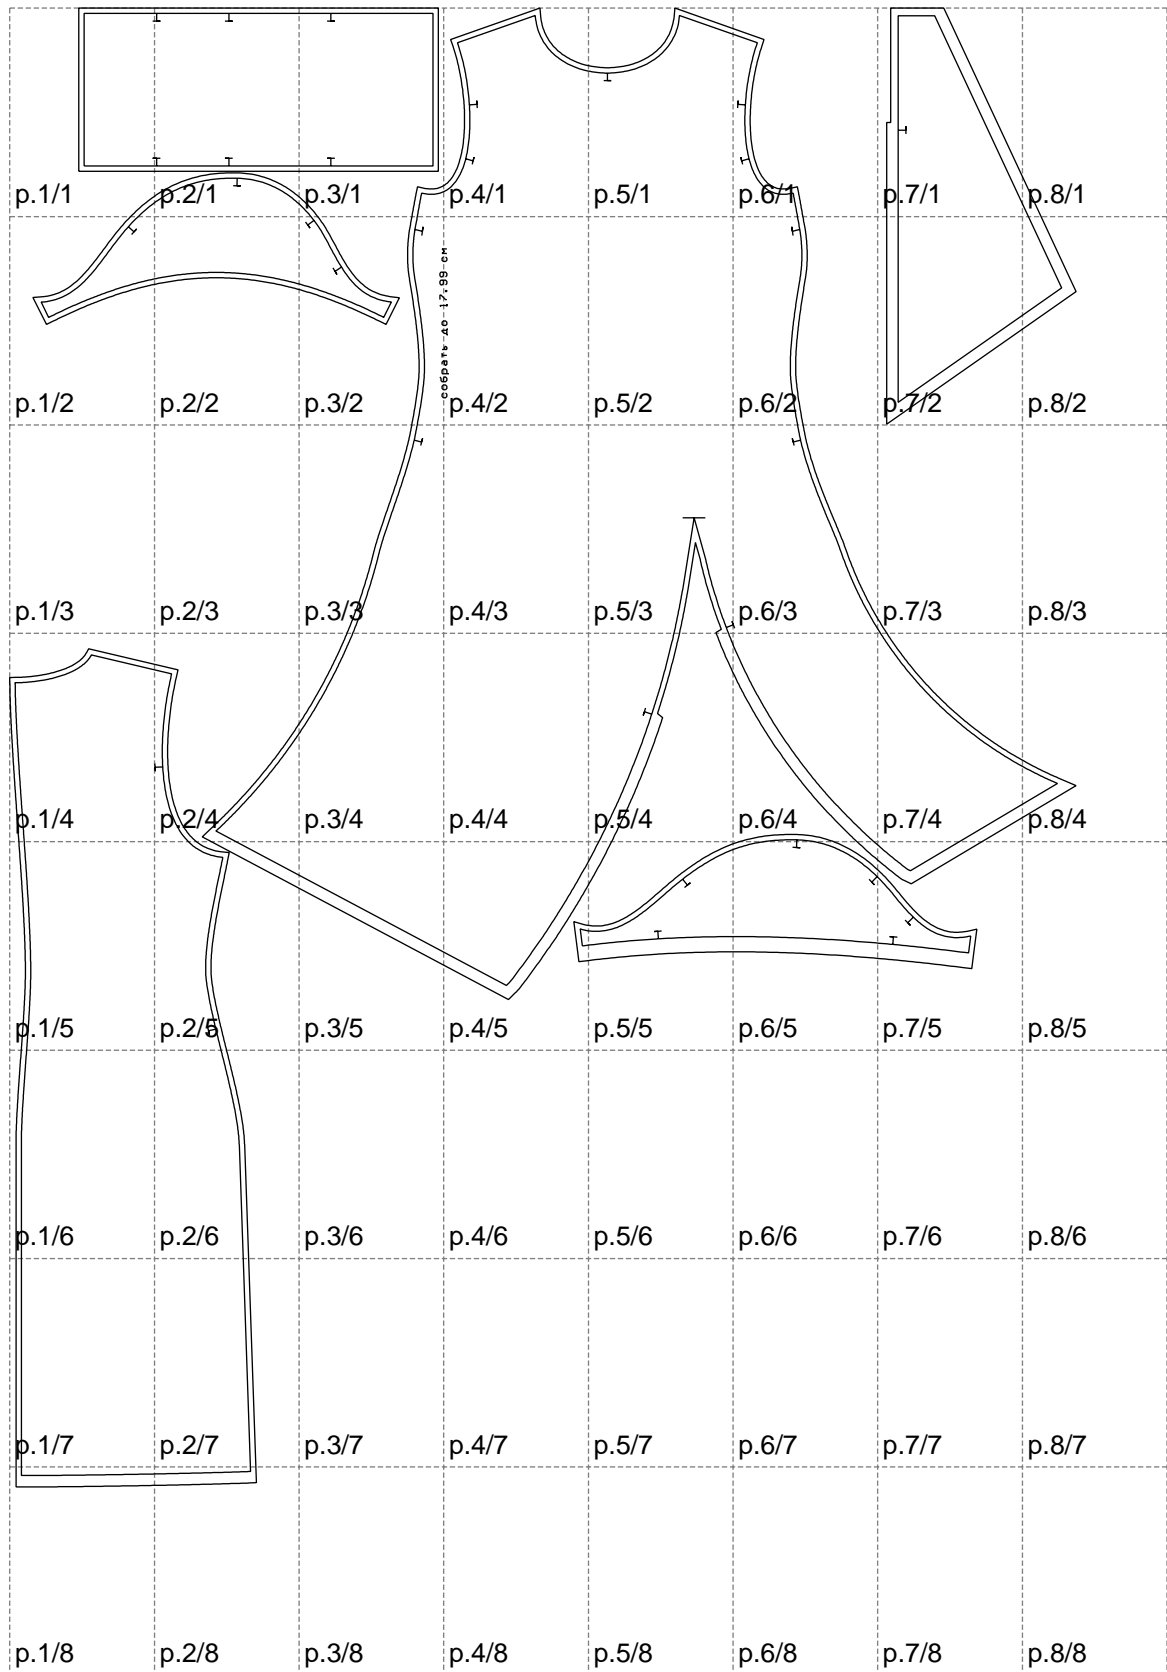

Not for print

Paper size: A4, size:1399.00 x1940.04 mm

# Example

size:1499.00 x2168.16 mm

Maneken =1 ver.0

rz\_1=170

rz\_16=108

rz\_17=92.5

rz\_18=89.2

rz\_19=116

rz\_20=113

---

. . . . .  
. . . . .  
. . . . .