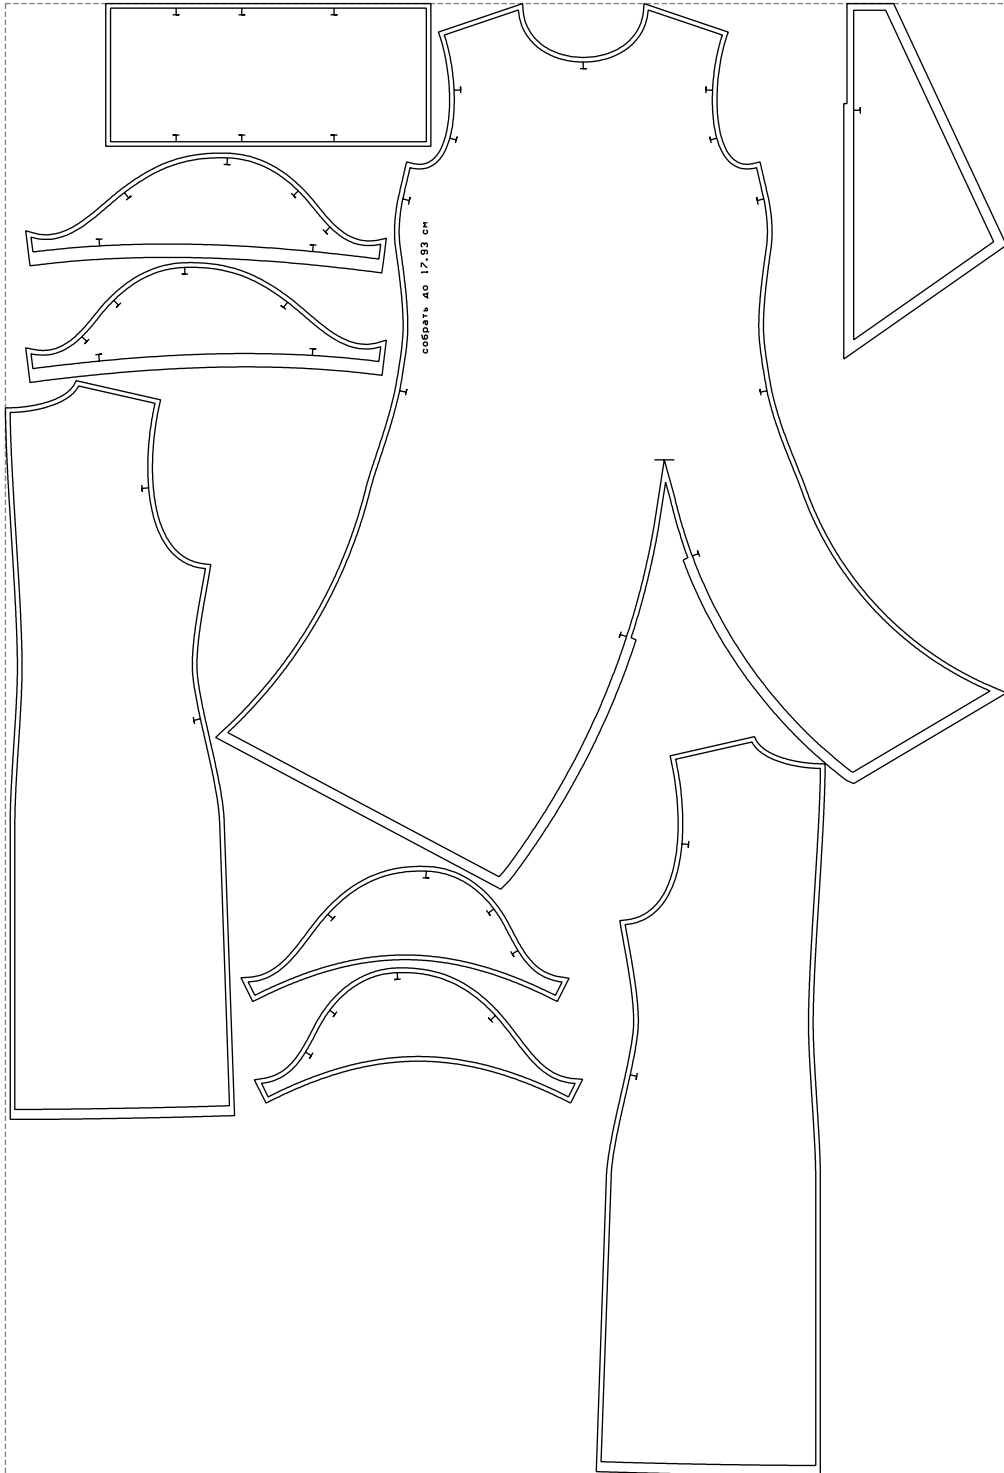

Not for print

Paper size: A4, size:1399.00 x2148.43 mm

# Example

size:1499.00 x2204.78 mm

Maneken =1 ver.0

rz\_1=170

rz\_16=116

rz\_17=100

rz\_18=98.8

rz\_19=124