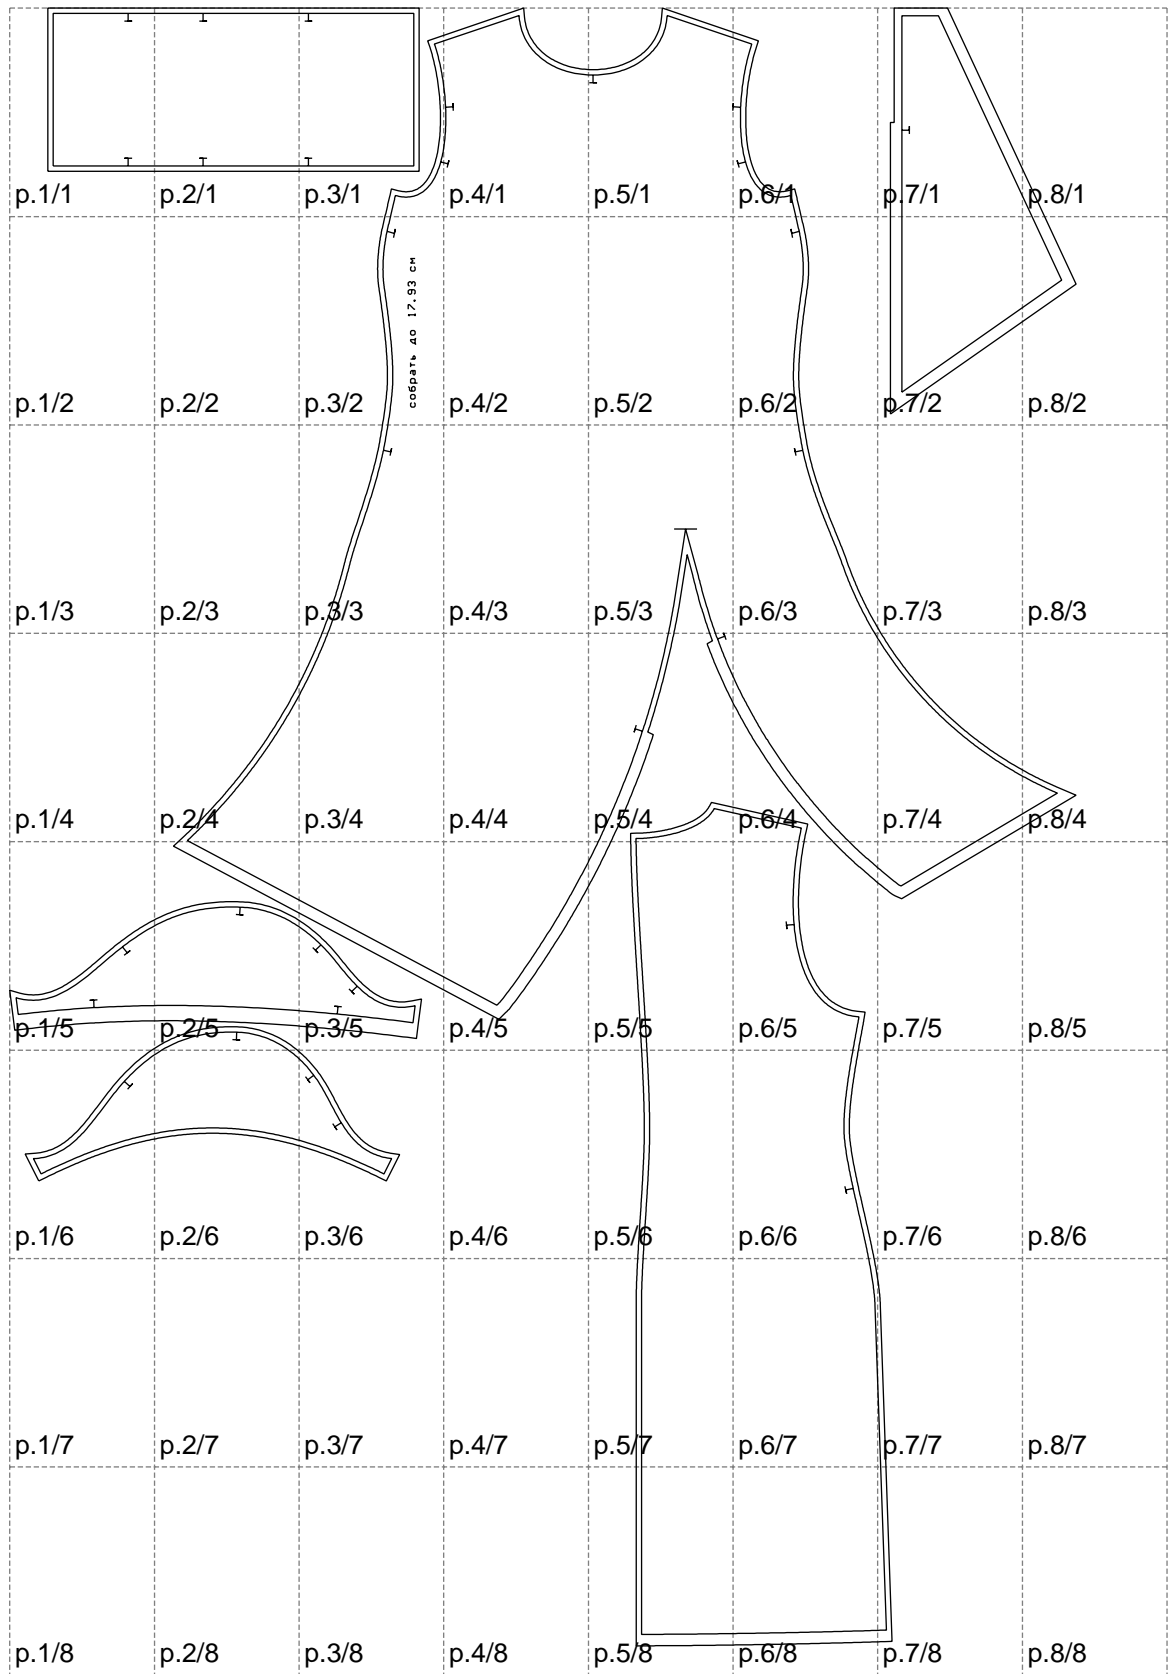

Not for print

Paper size: A4, size:1399.00 x2148.43 mm

# Example

size:1499.00 x2204.78 mm

Maneken =1 ver.0

rz\_1=170

rz\_16=116

rz\_17=100

rz\_18=98.8

rz\_19=124

rz\_20=121

---

. . . . .  
. . . . .  
. . . . .