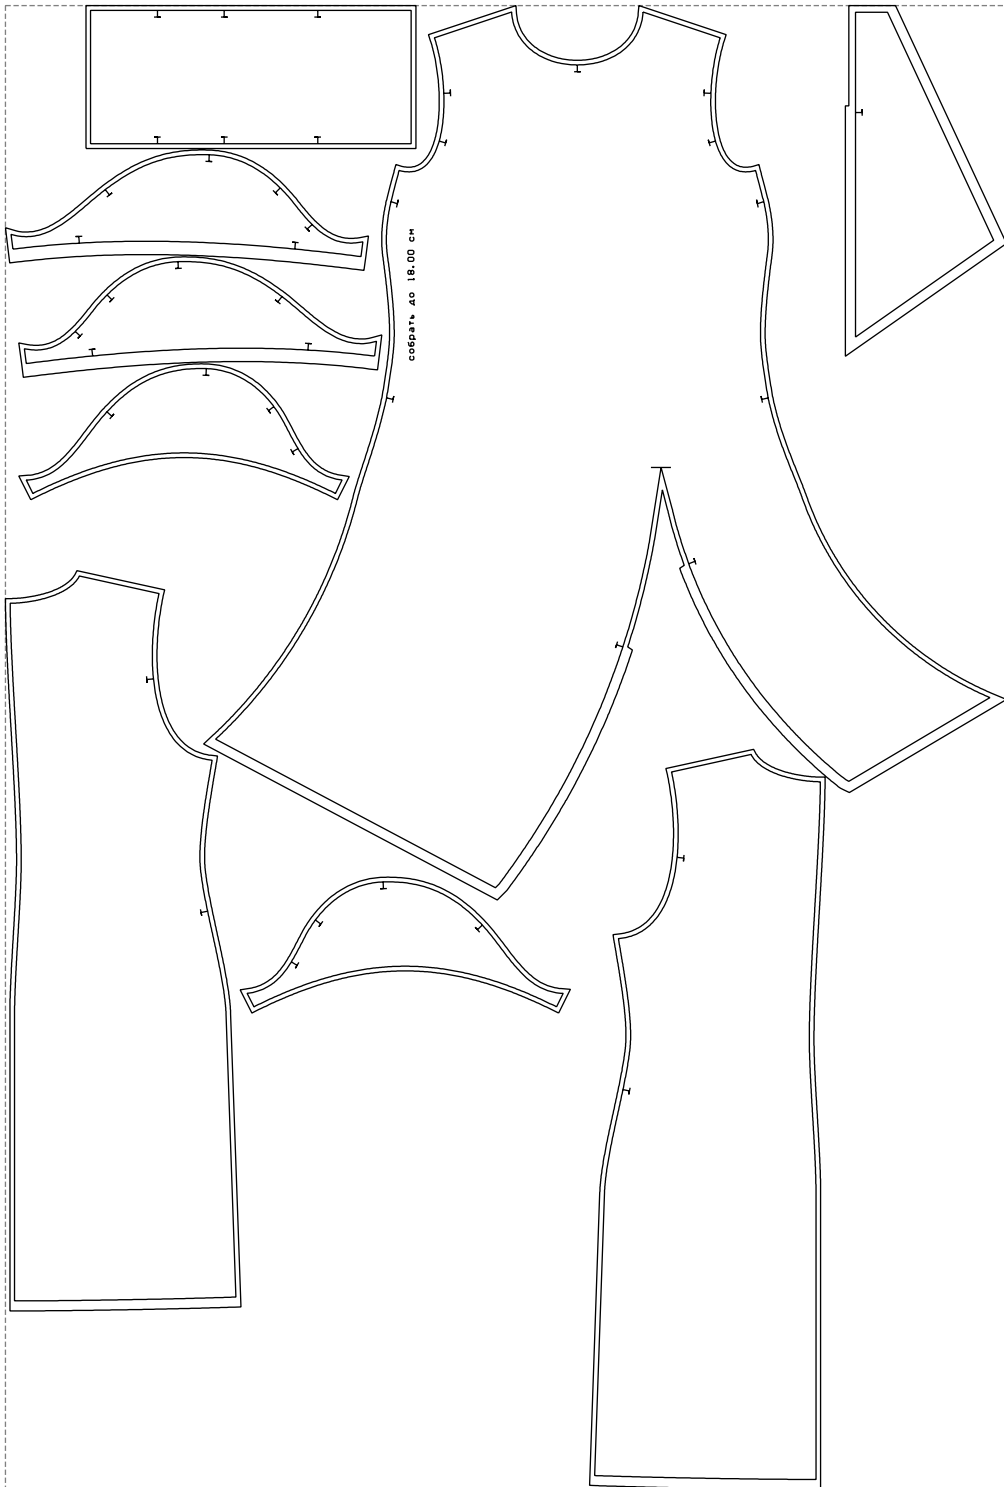

Not for print

Paper size: A4, size:1399.00 x2163.82 mm

# Example

size:1499.00 x2222.63 mm

Maneken =1 ver.0

rz\_1=170

rz\_16=120

rz\_17=104

rz\_18=103.6

rz\_19=128

rz\_20=125.1

---

. . . . .  
. . . . .  
. . . . .