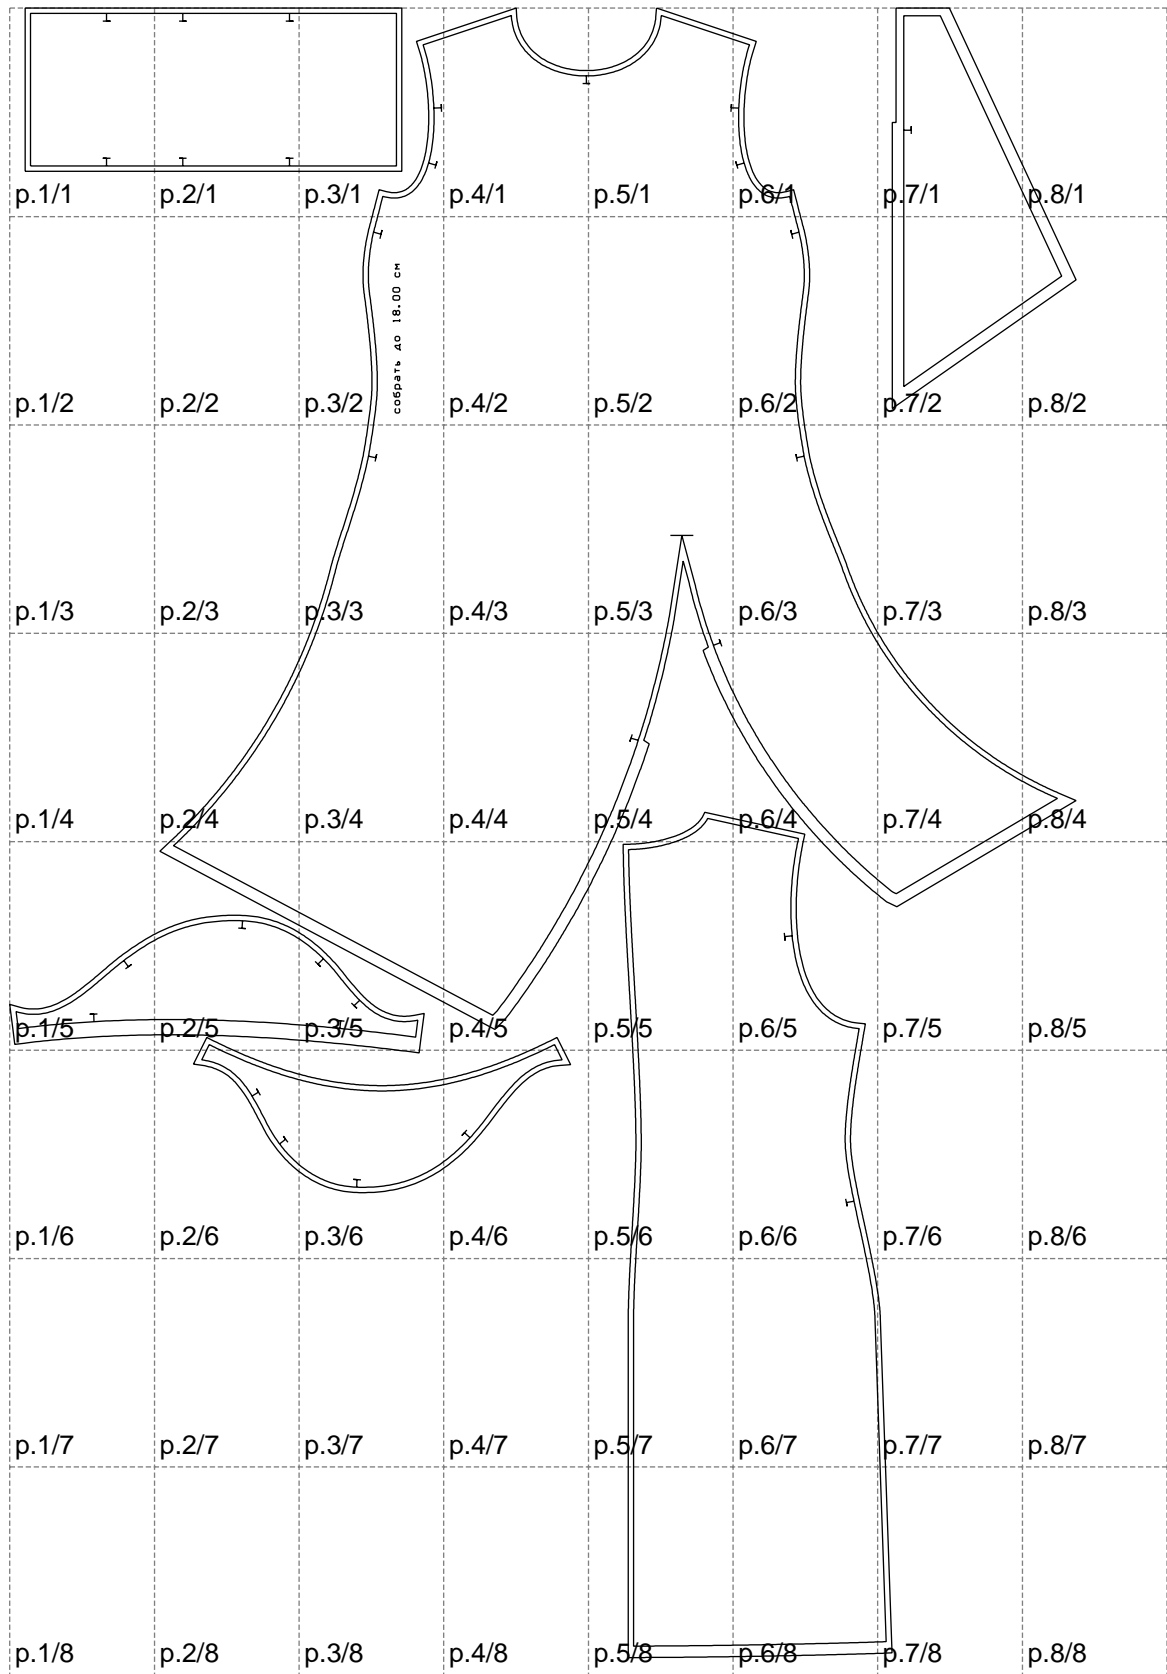

Not for print

Paper size: A4, size:1399.00 x2163.82 mm

# Example

size:1499.00 x2222.63 mm

Maneken =1 ver.0

rz\_1=170

rz\_16=120

rz\_17=104

rz\_18=103.6

rz\_19=128

rz\_20=125.1

---

. . . . .  
. . . . .  
. . . . .