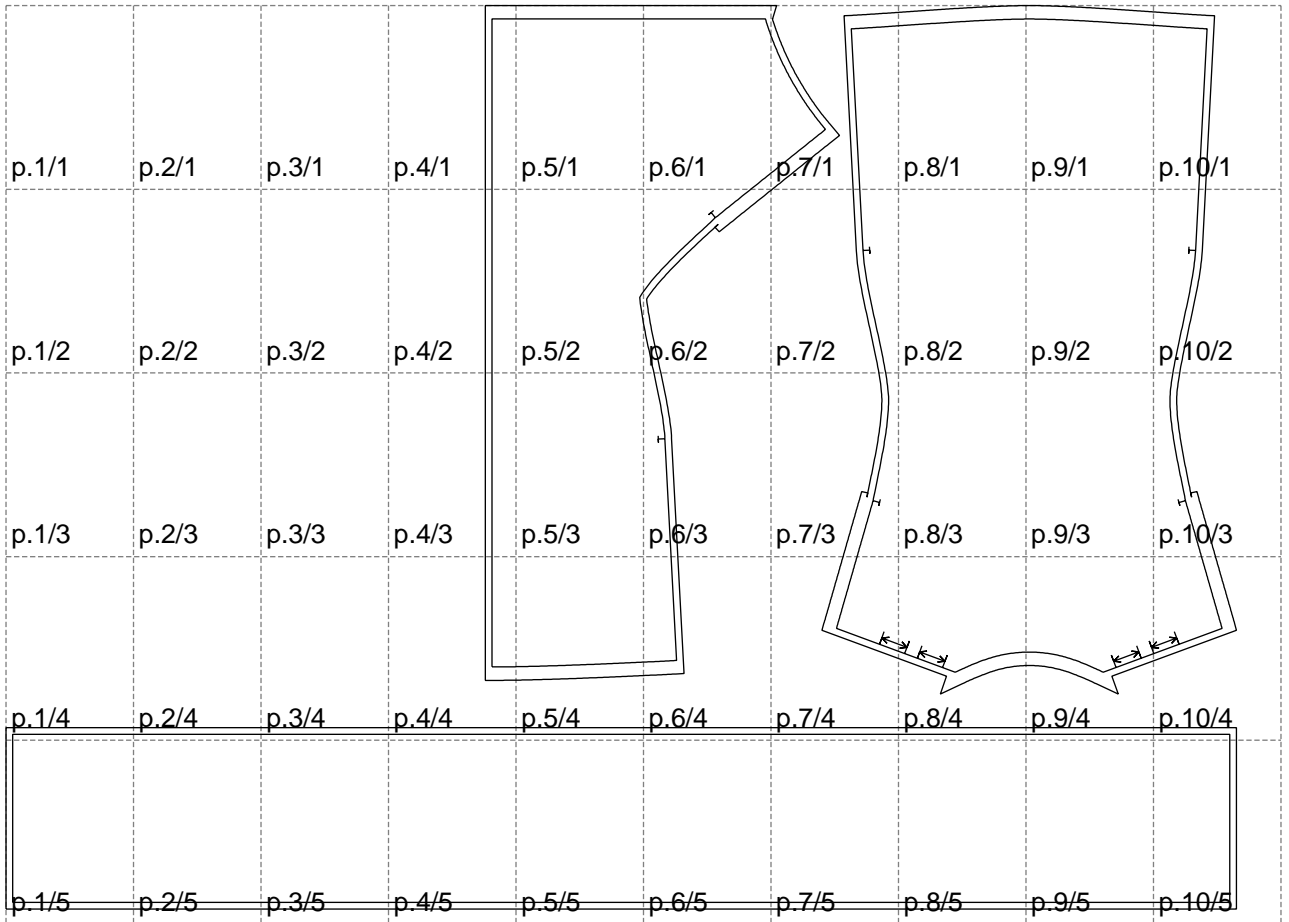

Not for print

Paper size: A4, size:1832.00 x1344.82 mm

# Example

size:1832.00 x1344.82 mm

Maneken =1 ver.0

rz\_1=170

rz\_16=96

rz\_17=82

rz\_18=76

rz\_19=104

rz\_20=101.8

---

. . . . .  
. . . . .  
. . . . .