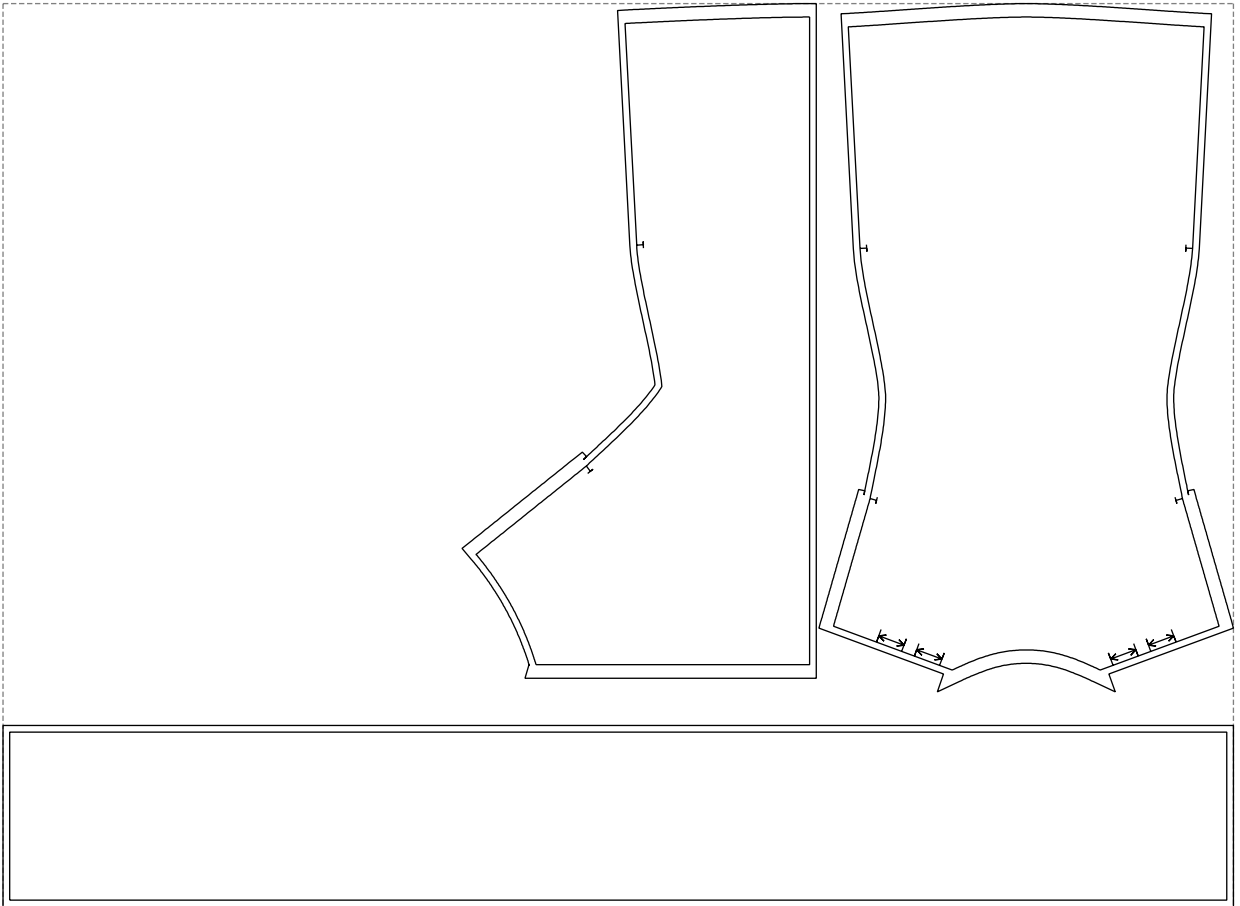

Not for print

Paper size: A4, size:1832.00 x1344.82 mm

# Example

size:1832.00 x1344.82 mm

Maneken =1 ver.0

rz\_1=170

rz\_16=96

rz\_17=82

rz\_18=76

rz\_19=104

rz\_20=101.8

---

. . . . .  
. . . . .  
. . . . .