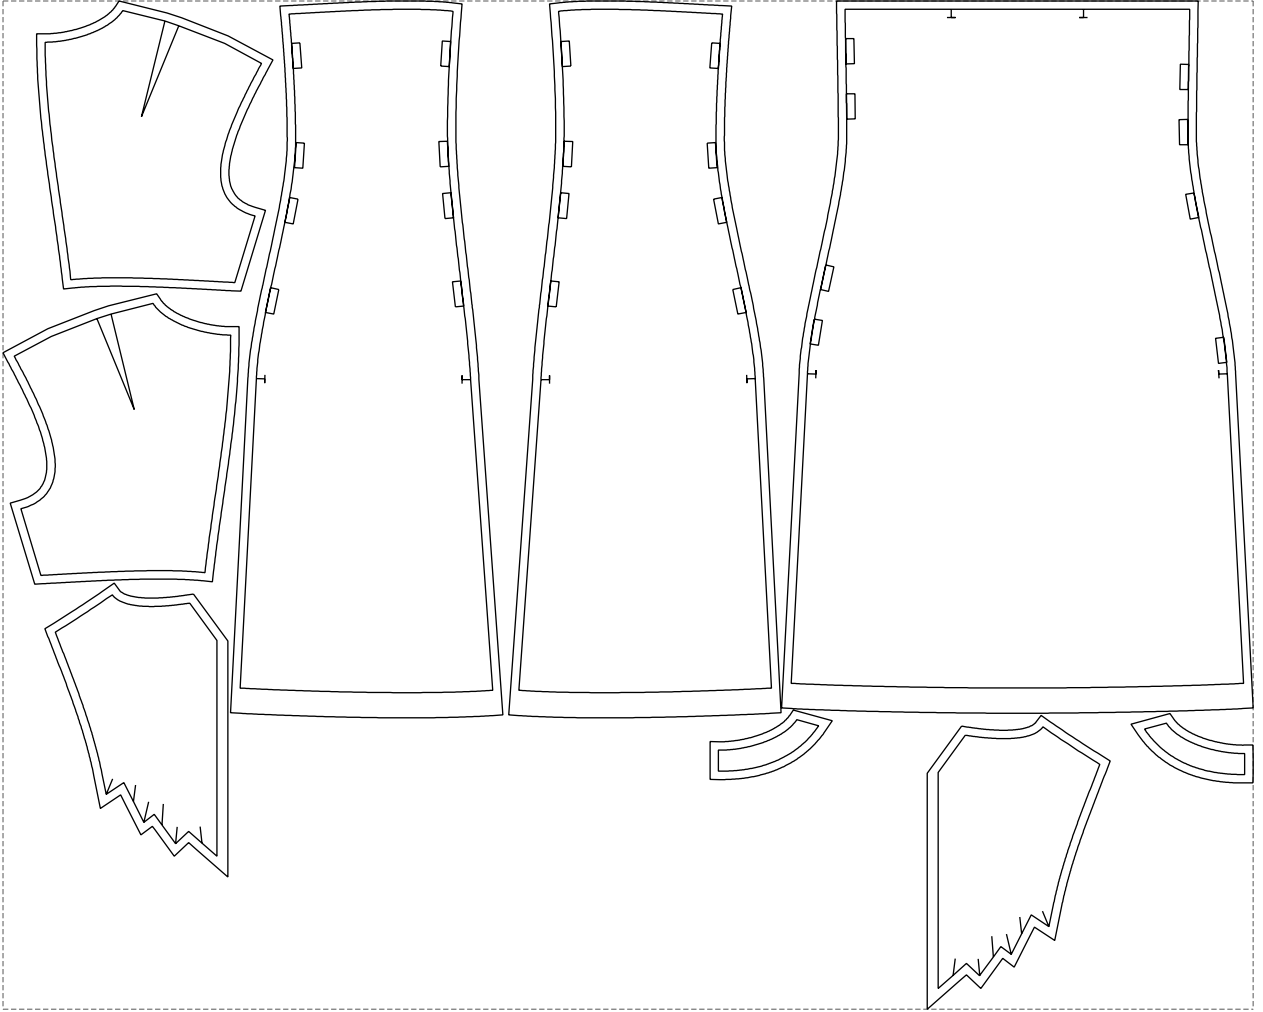

Not for print

Paper size: A4, size:1399.00 x854.04 mm

# Example

size:1488.94 x1201.22 mm

Maneken =1 ver.0

rz\_1=170

rz\_16=92

rz\_17=78.8

rz\_18=71.8

rz\_19=100

rz\_20=98.1

---

. . . . .  
. . . . .  
. . . . .