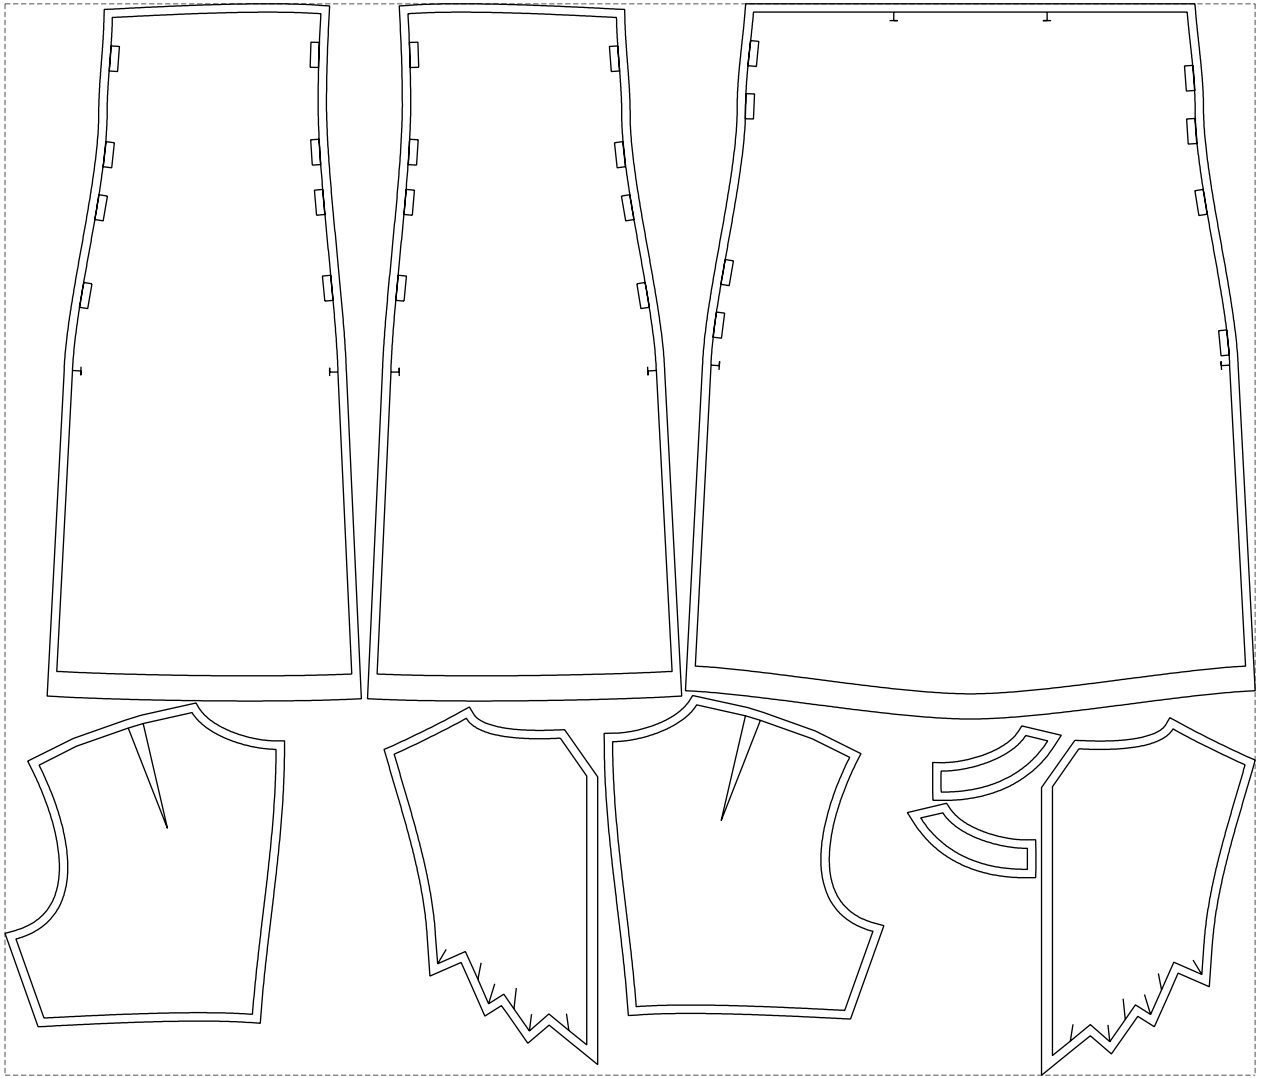

Not for print

Paper size: A4, size:1399.00 x884.80 mm

# Example

size:1488.95 x1276.38 mm

Maneken =1 ver.0

rz\_1=170

rz\_16=116

rz\_17=100

rz\_18=98.8

rz\_19=124

rz\_20=121

---

. . . . .  
. . . . .  
. . . . .