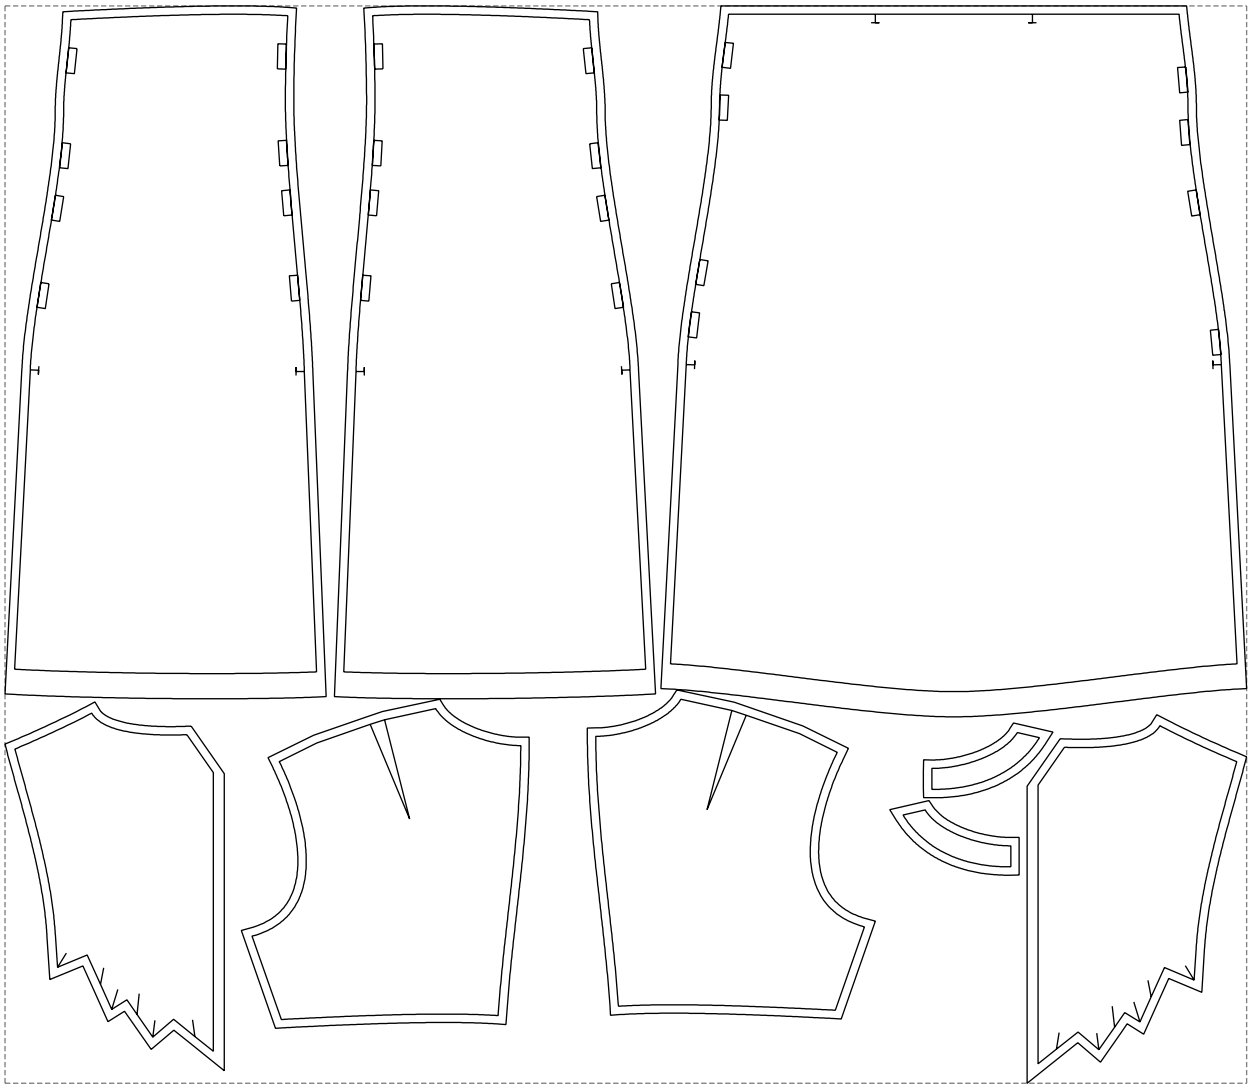

Not for print

Paper size: A4, size:1388.94 x1150.51 mm

# Example

size:1478.88 x1283.40 mm

Maneken =1 ver.0

rz\_1=170

rz\_16=120

rz\_17=104

rz\_18=103.6

rz\_19=128

rz\_20=125.1

---

. . . . .  
. . . . .  
. . . . .