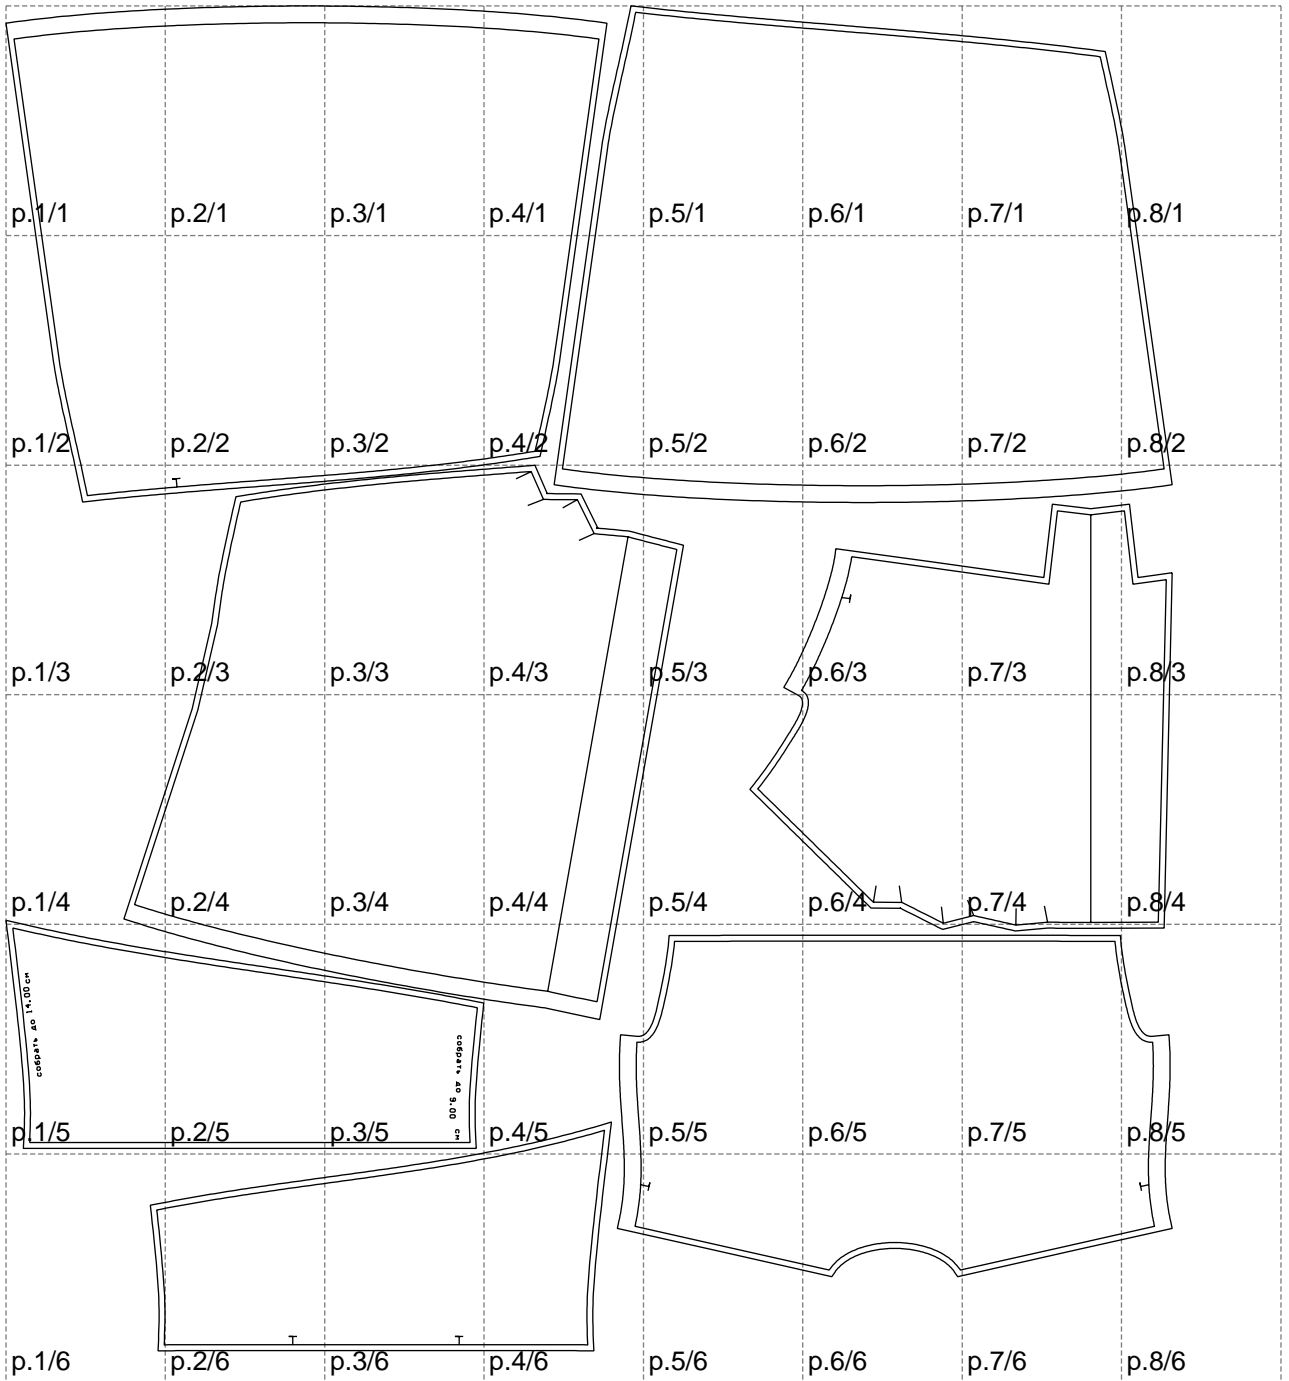

Not for print

Paper size: A4, size:1388.96 x1601.35 mm

# Example

size:1499.00 x2042.66 mm

Maneken =1 ver.0

rz\_1=170

rz\_16=116

rz\_17=100

rz\_18=98.8

rz\_19=124

rz\_20=121

---

. . . . .  
. . . . .  
. . . . .