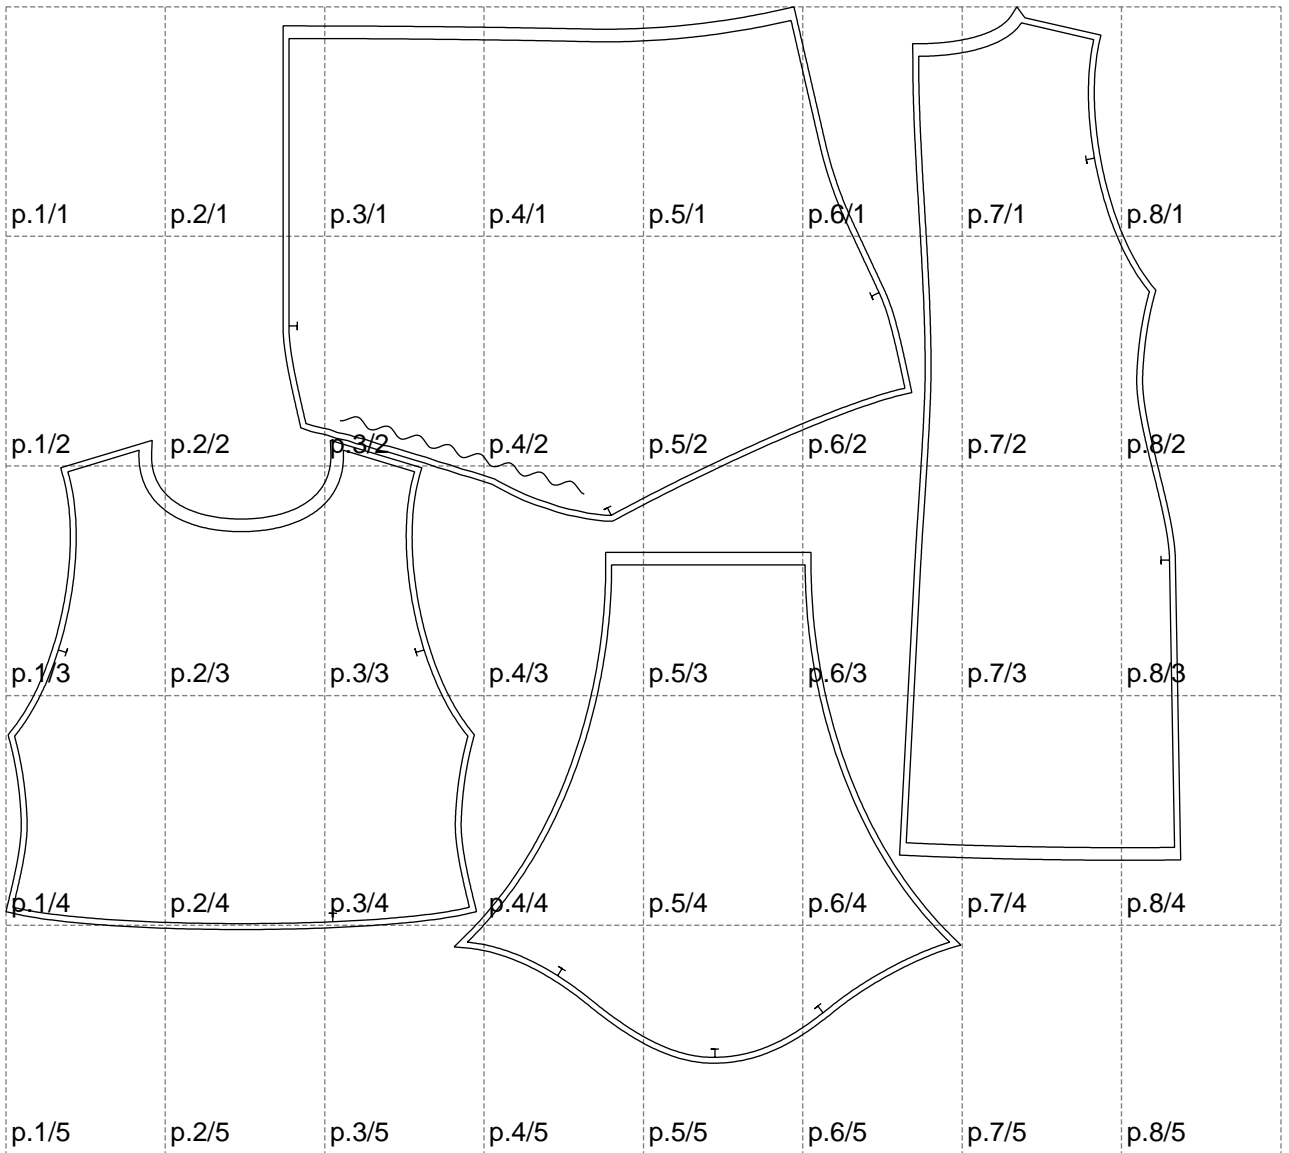

Not for print

Paper size: A4, size:1399.00 x1258.06 mm

# Example

size:1468.73 x1746.41 mm

Maneken =1 ver.0

rz\_1=170

rz\_16=112

rz\_17=96.2

rz\_18=94

rz\_19=120

rz\_20=117

---

. . . . .  
. . . . .  
. . . . .