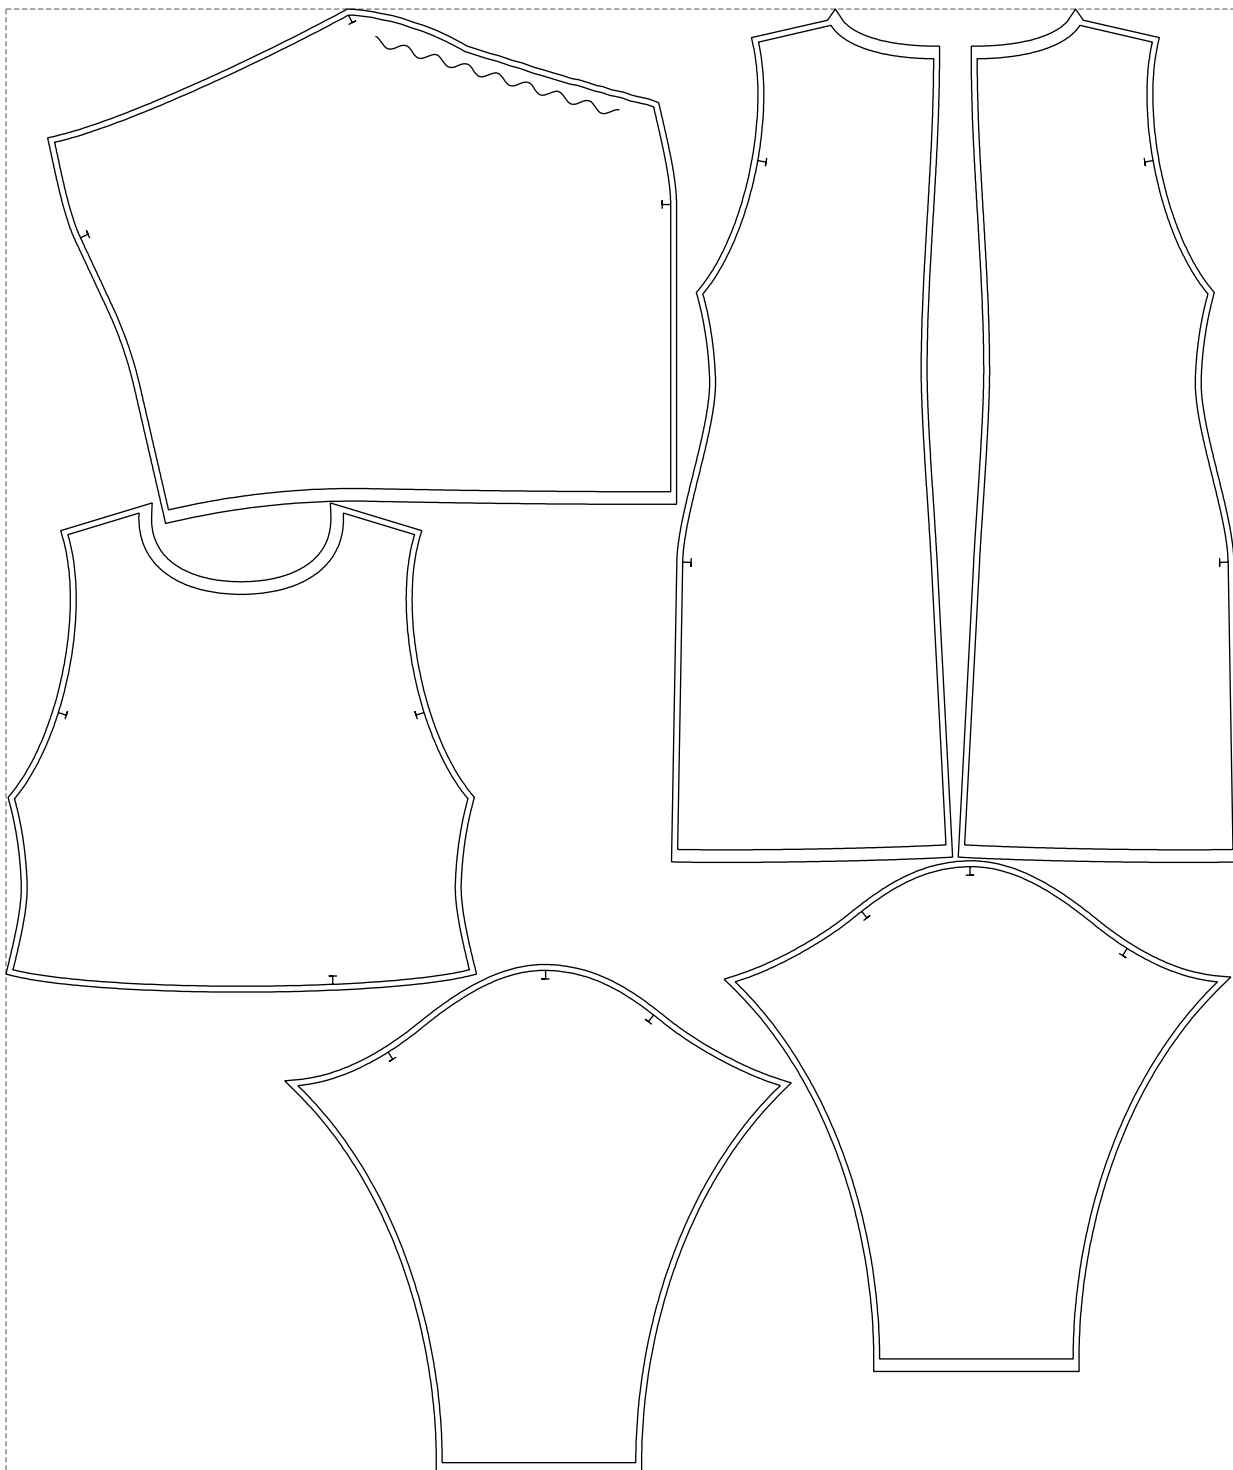

Not for print

Paper size: A4, size:1399.00 x1258.06 mm

# Example

size:1468.73 x1746.41 mm

Maneken =1 ver.0

rz\_1=170

rz\_16=112

rz\_17=96.2

rz\_18=94

rz\_19=120