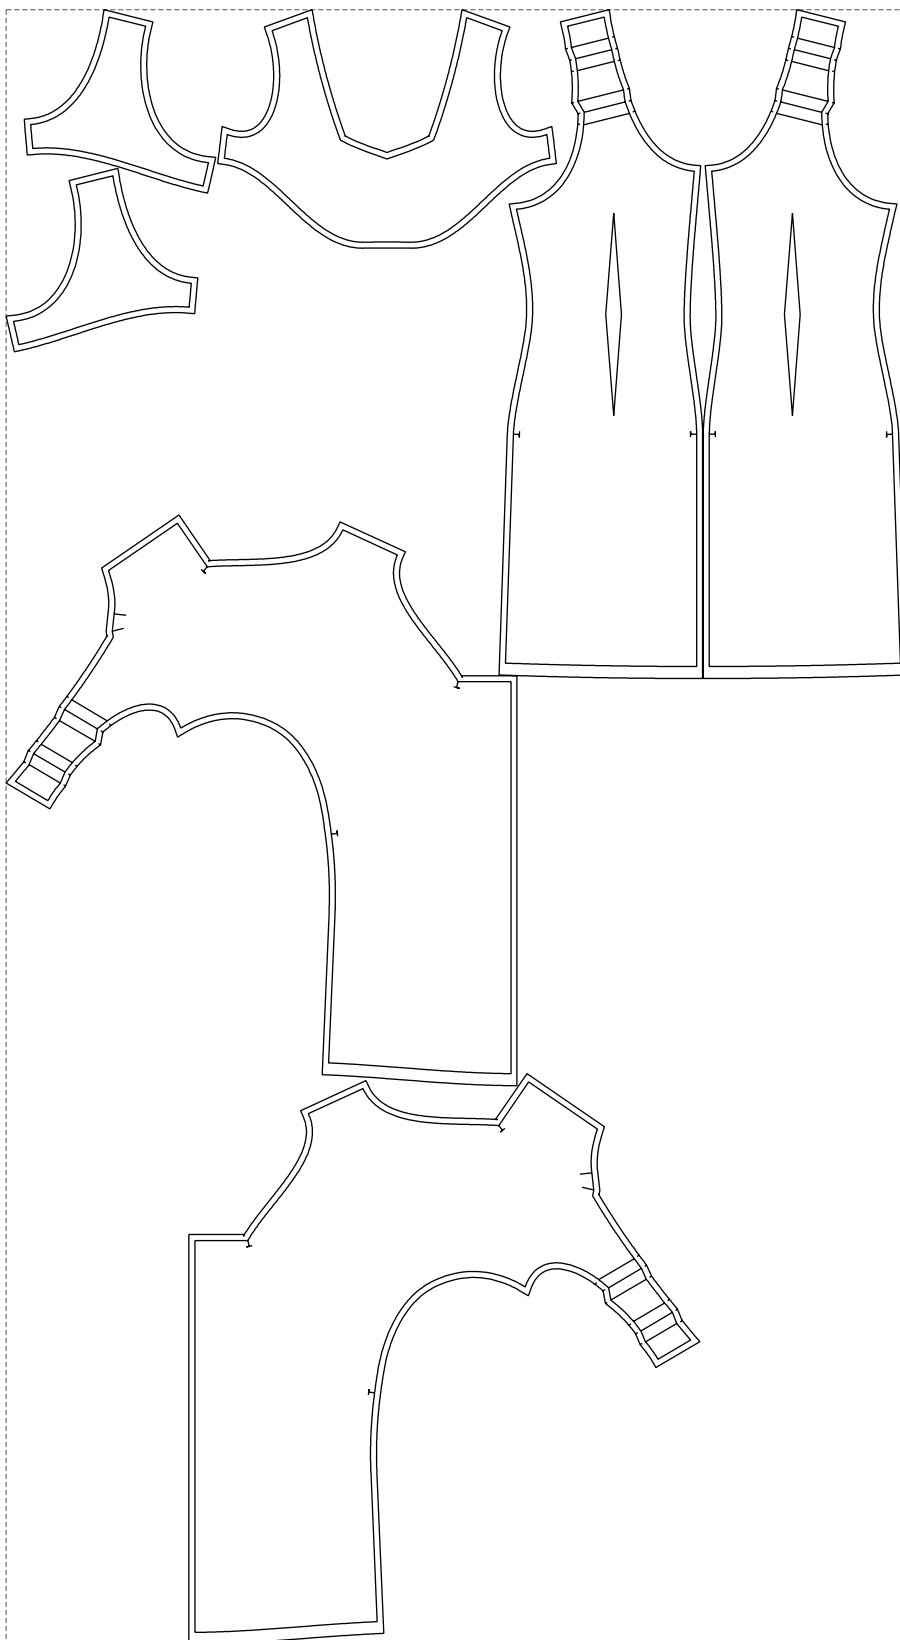

Not for print

Paper size: A4, size:1399.00 x1113.18 mm

# Example

size:1499.00 x2720.83 mm

Maneken =1 ver.0

rz\_1=170

rz\_16=108

rz\_17=92.5

rz\_18=89.2

rz\_19=116