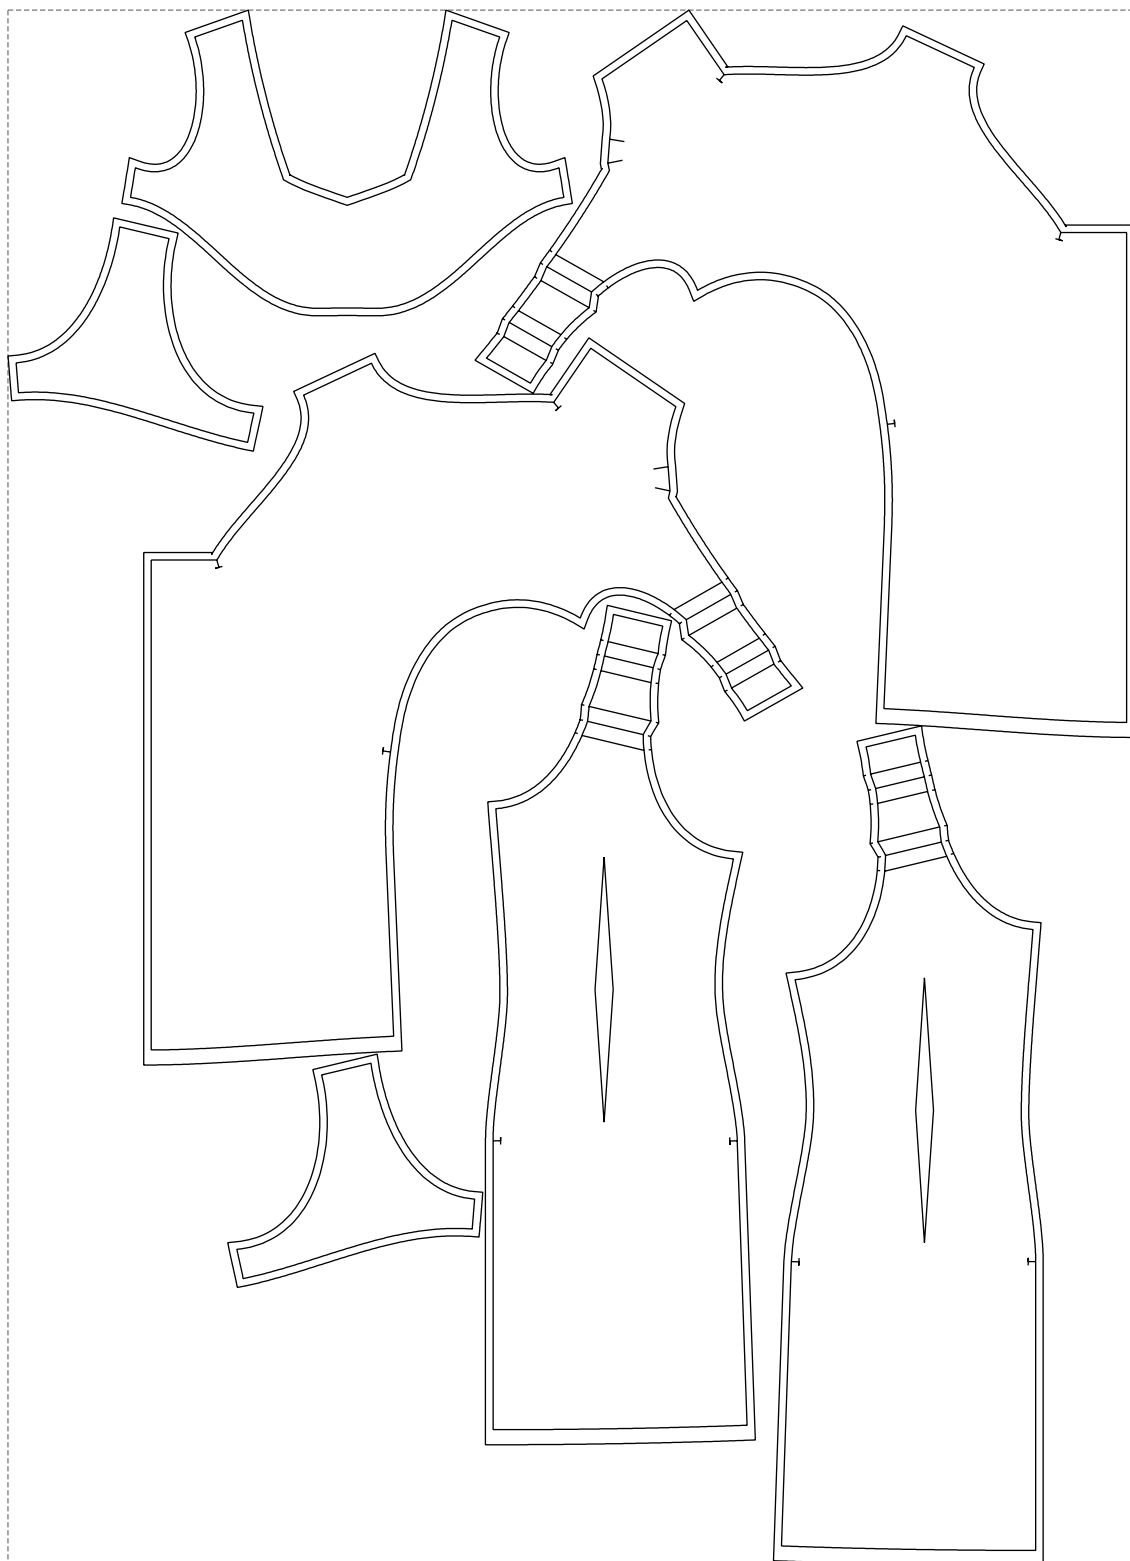

# Example

size:1499.00 x2070.79 mm

Maneken =1 ver.0

rz\_1=170

rz\_16=116

rz\_17=100

rz\_18=98.8

rz\_19=124