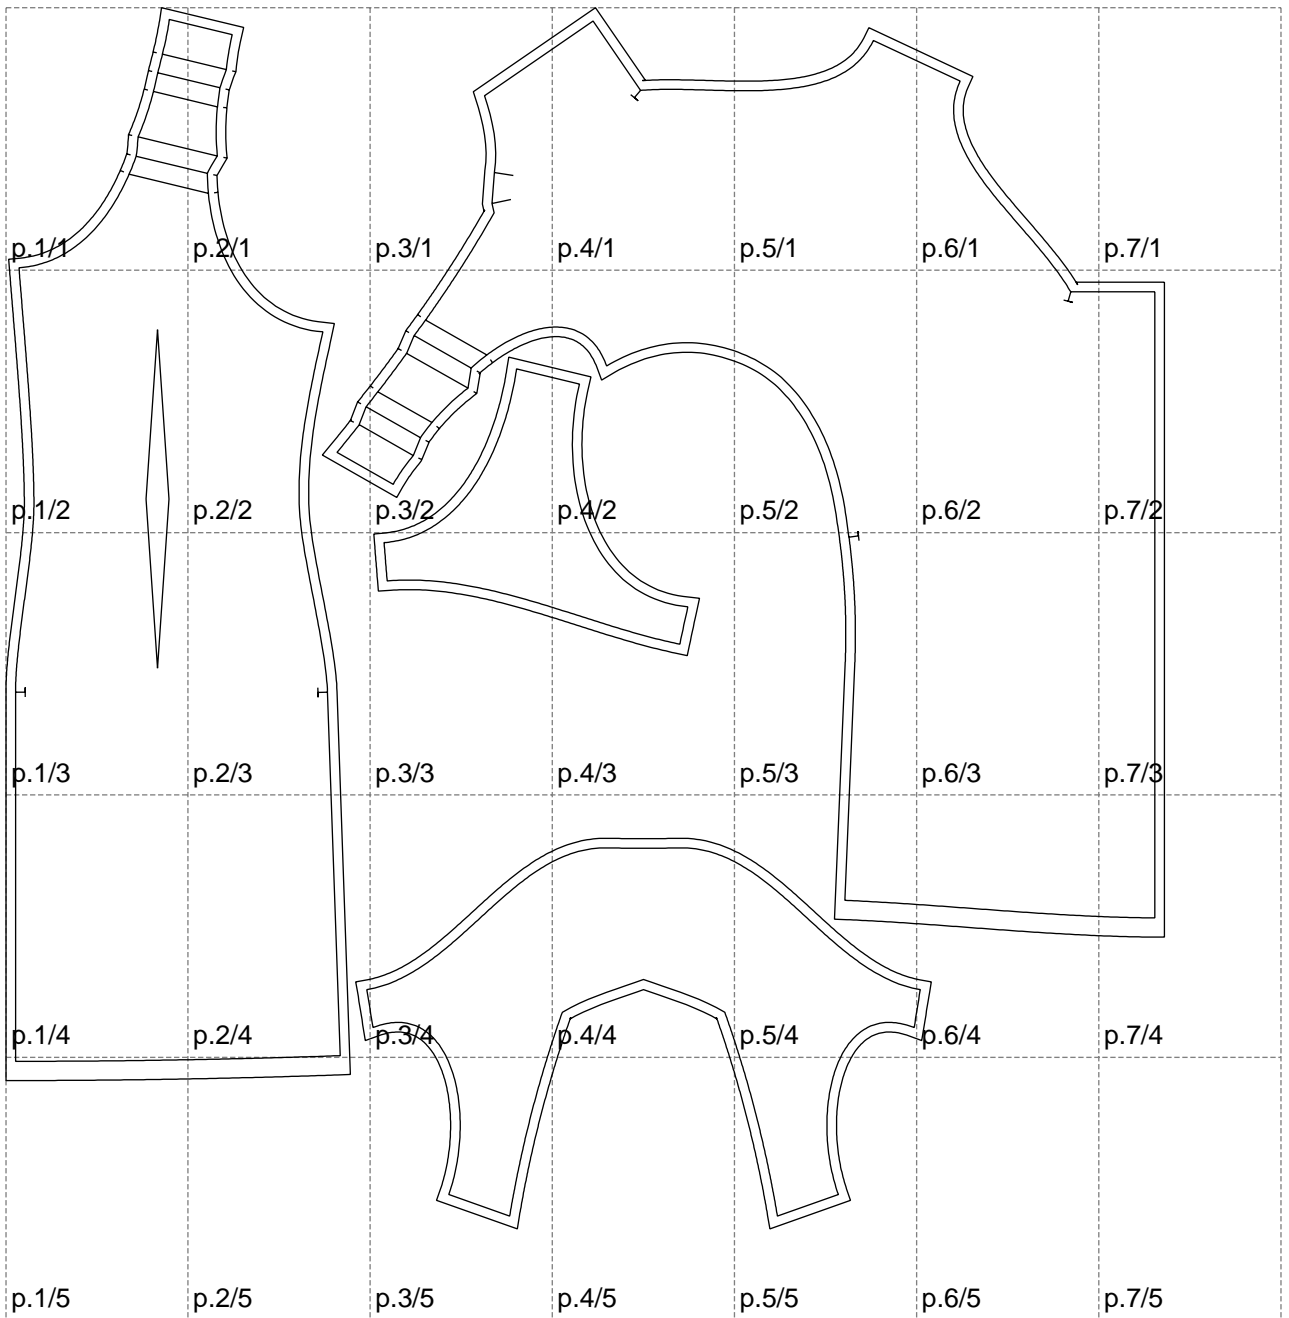

Not for print

Paper size: A4, size:1207.16 x1272.35 mm

# Example

size:1499.00 x2070.79 mm

Maneken =1 ver.0

rz\_1=170

rz\_16=116

rz\_17=100

rz\_18=98.8

rz\_19=124

rz\_20=121

---

. . . . .  
. . . . .  
. . . . .