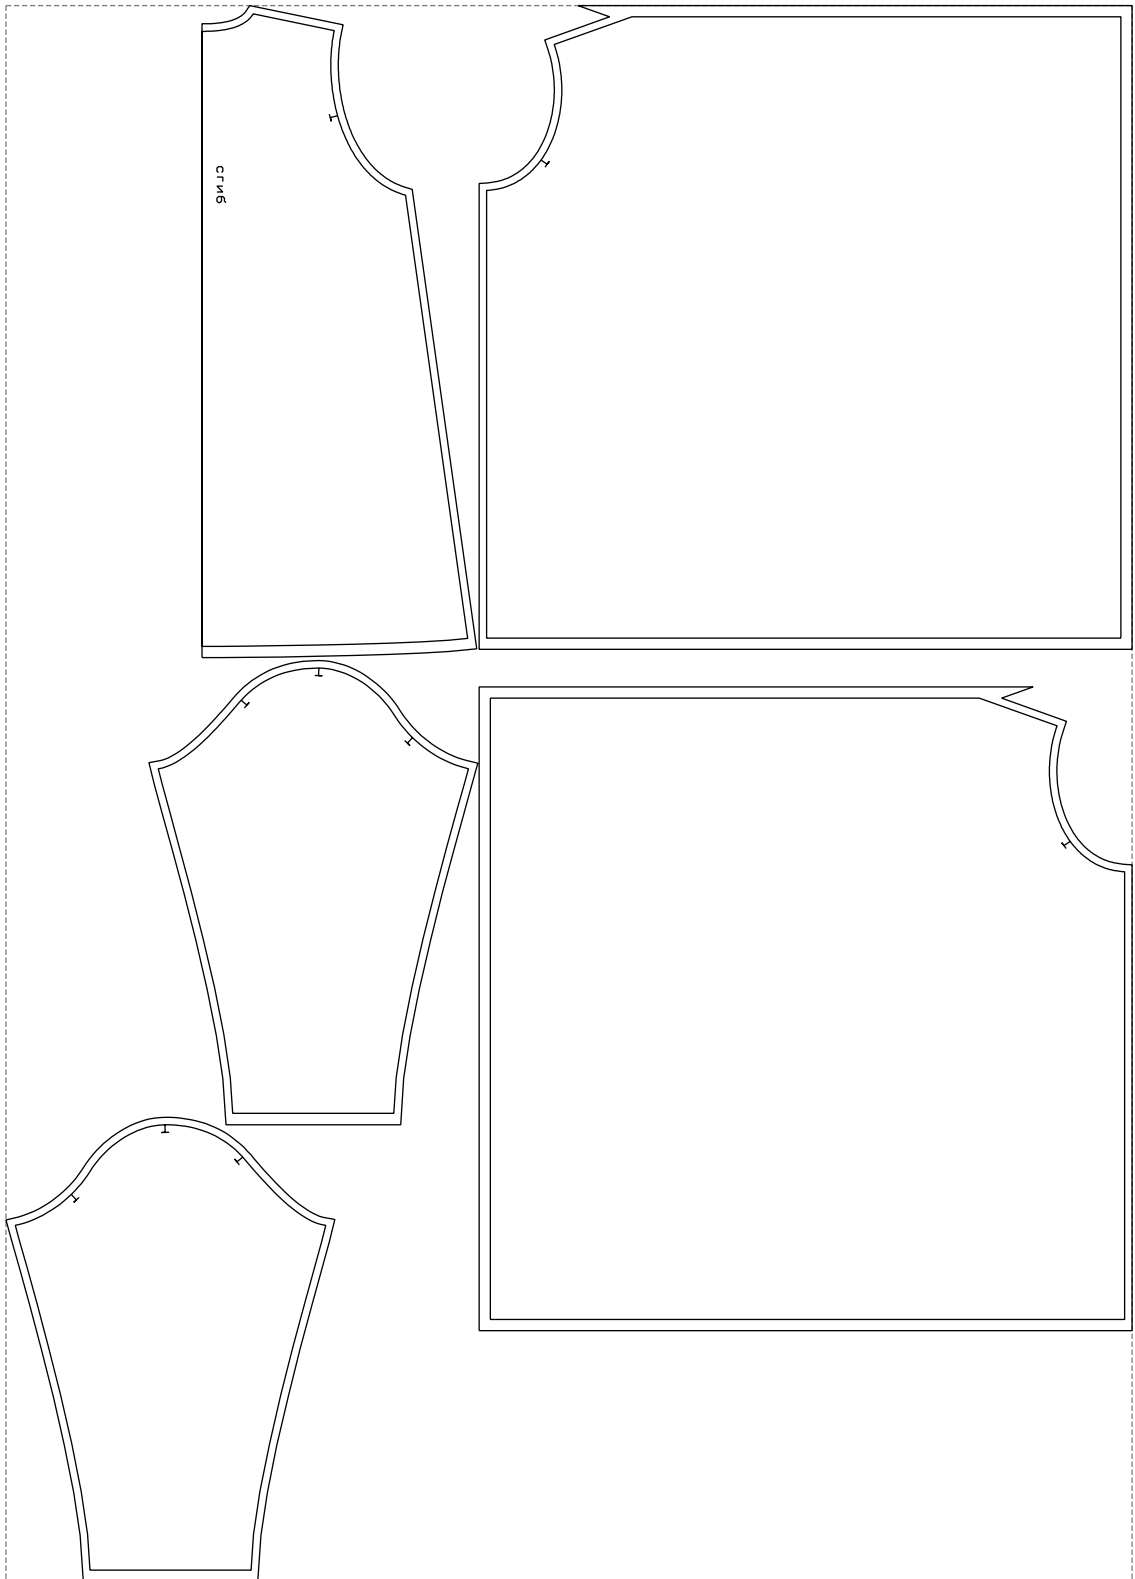

Not for print

Paper size: A4, size:1238.53 x1486.29 mm

# Example

size:1499.00 x2098.23 mm

Maneken =1 ver.0

rz\_1=170

rz\_16=104

rz\_17=88.9

rz\_18=84.4

rz\_19=112