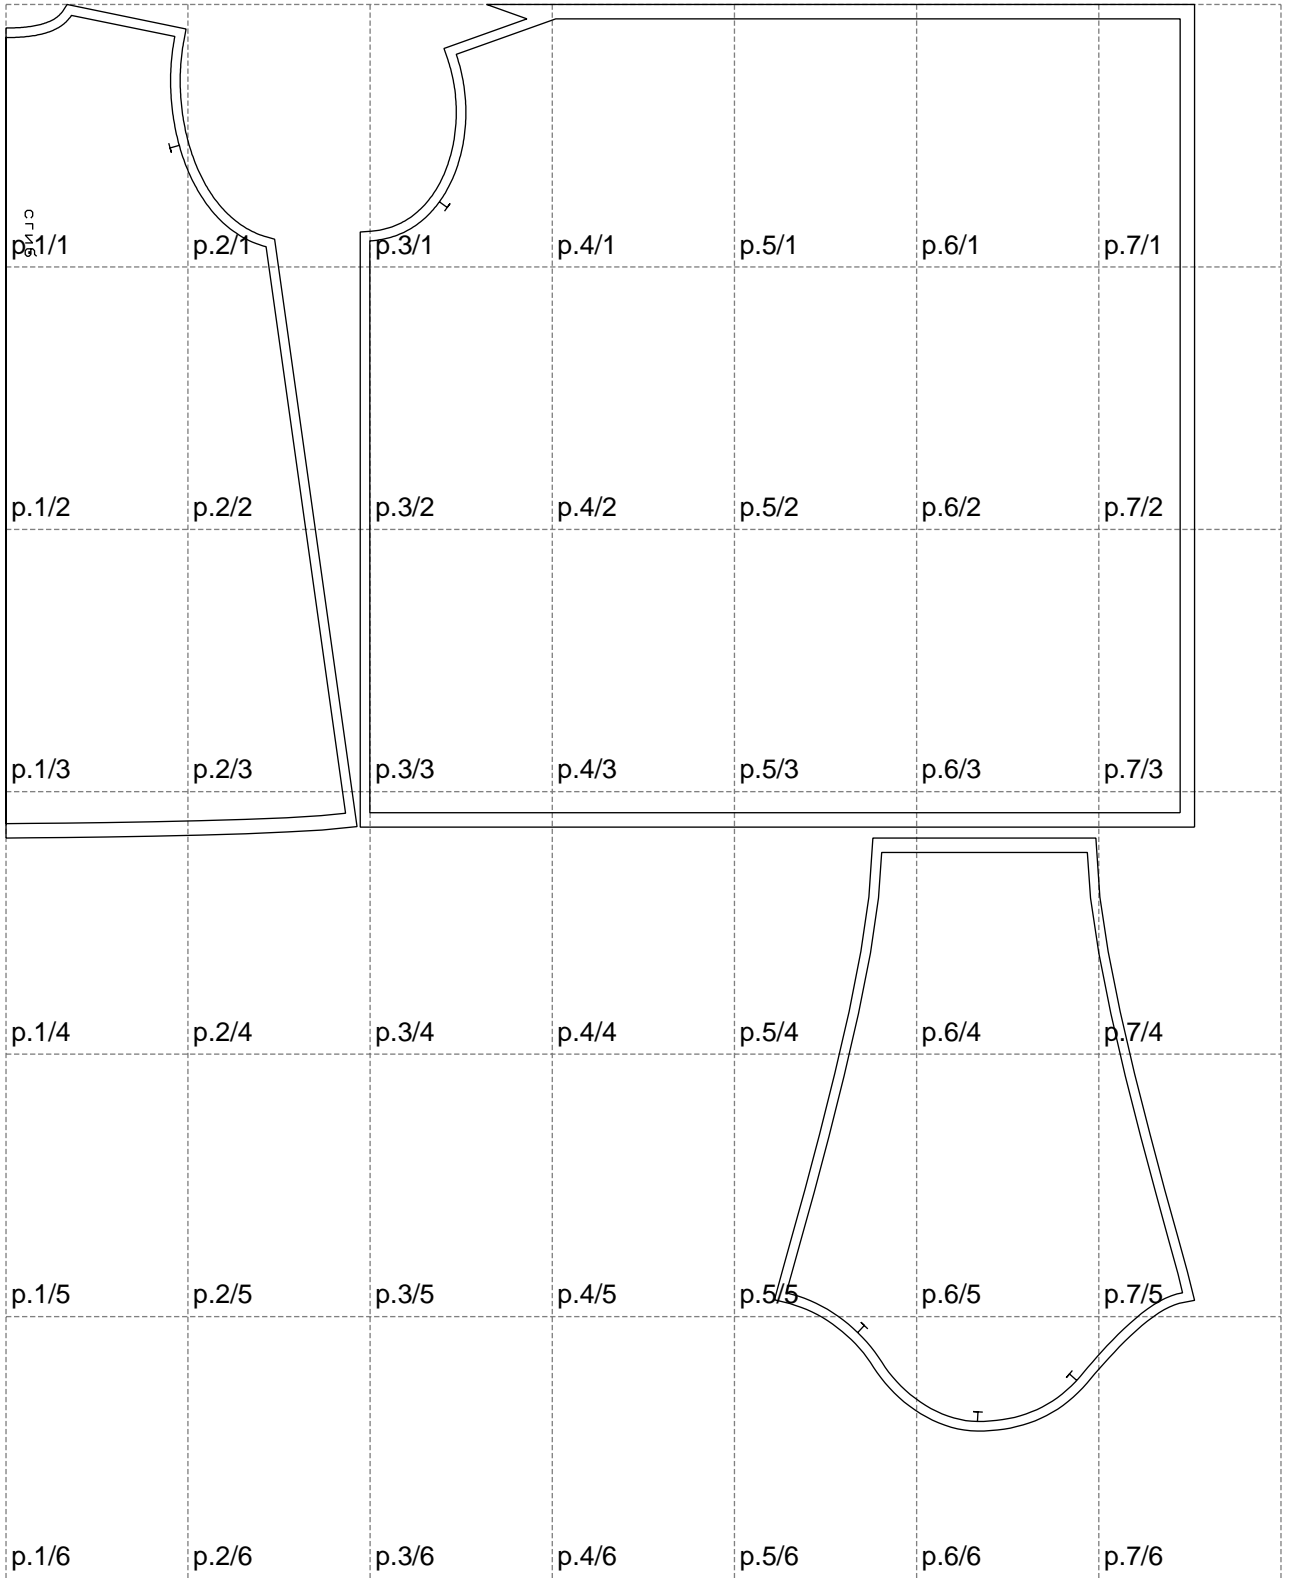

Not for print

Paper size: A4, size:1238.53 x1486.29 mm

# Example

size:1499.00 x2098.23 mm

Maneken =1 ver.0

rz\_1=170

rz\_16=104

rz\_17=88.9

rz\_18=84.4

rz\_19=112

rz\_20=109.3

---

. . . . .  
. . . . .  
. . . . .