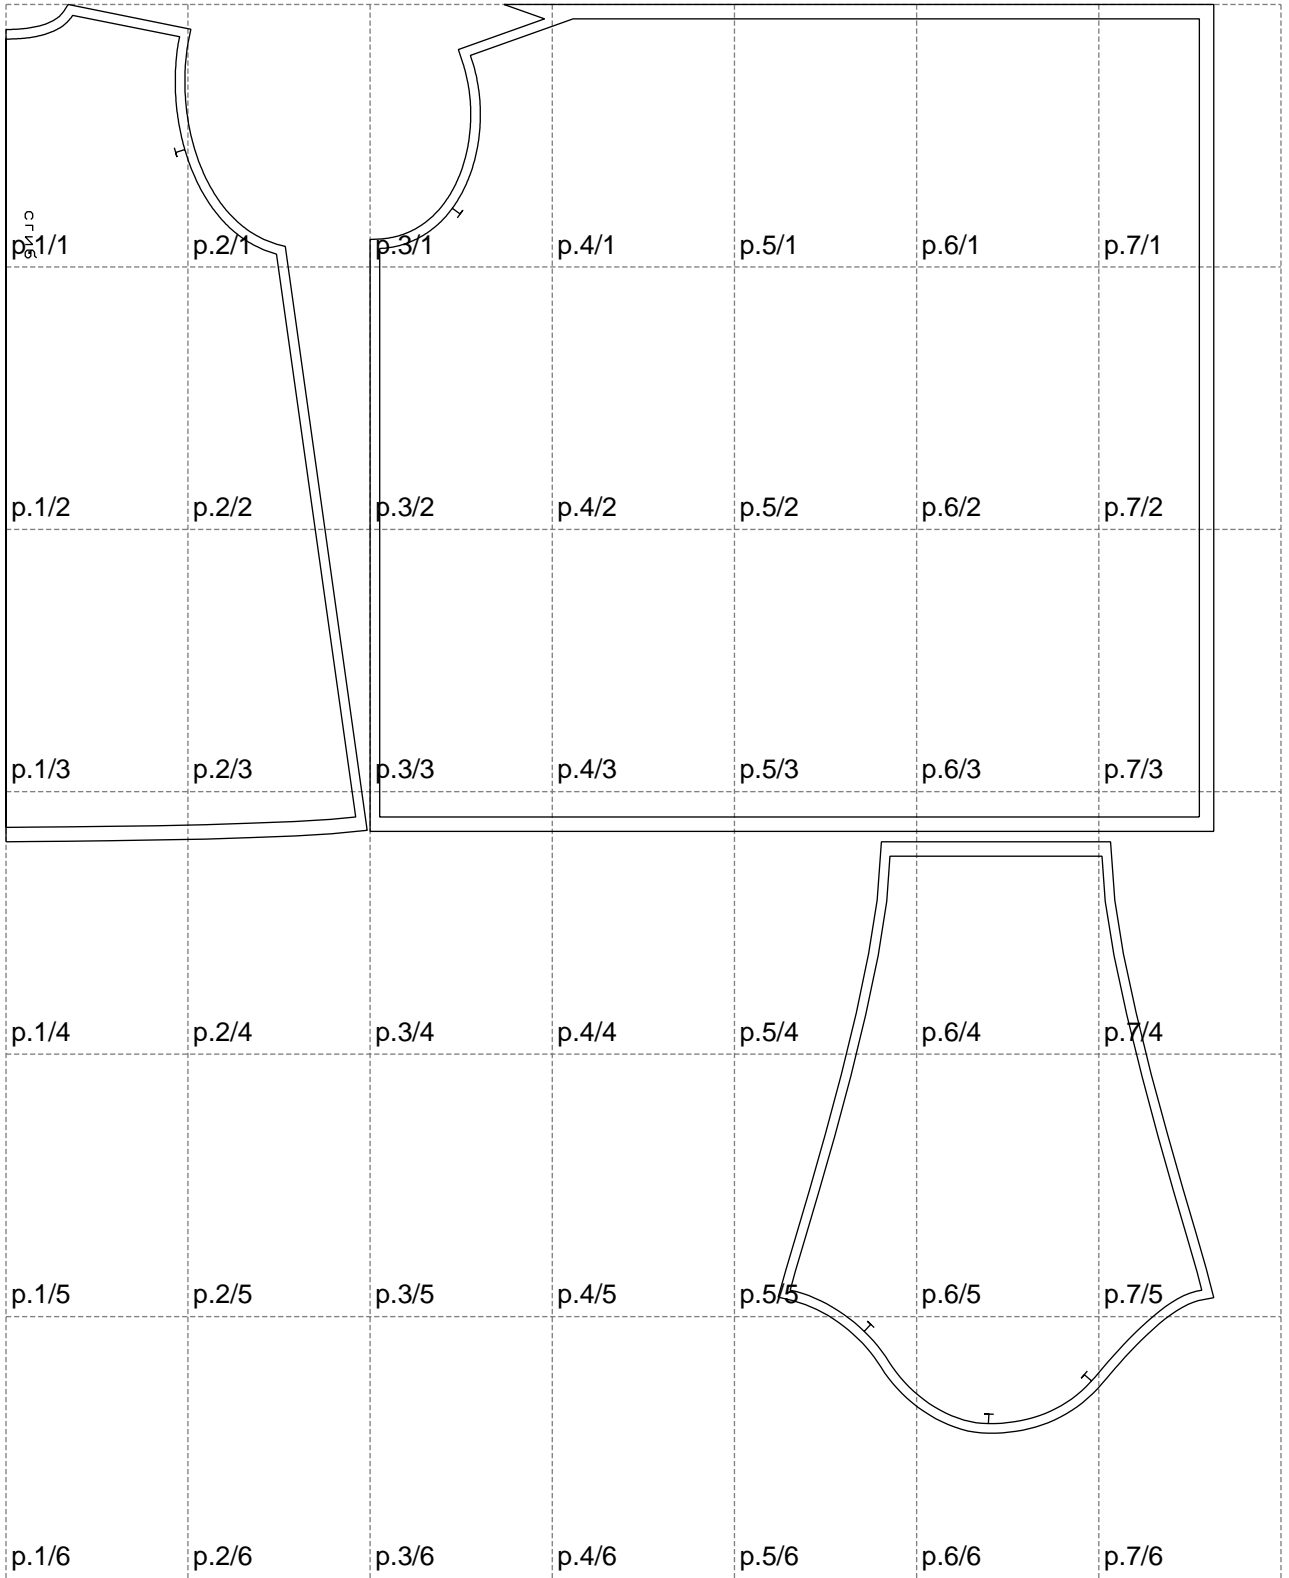

Not for print

Paper size: A4, size:1258.65 x1488.59 mm

# Example

size:1488.95 x2113.17 mm

Maneken =1 ver.0

rz\_1=170

rz\_16=108

rz\_17=92.5

rz\_18=89.2

rz\_19=116

rz\_20=113

---

. . . . .  
. . . . .  
. . . . .