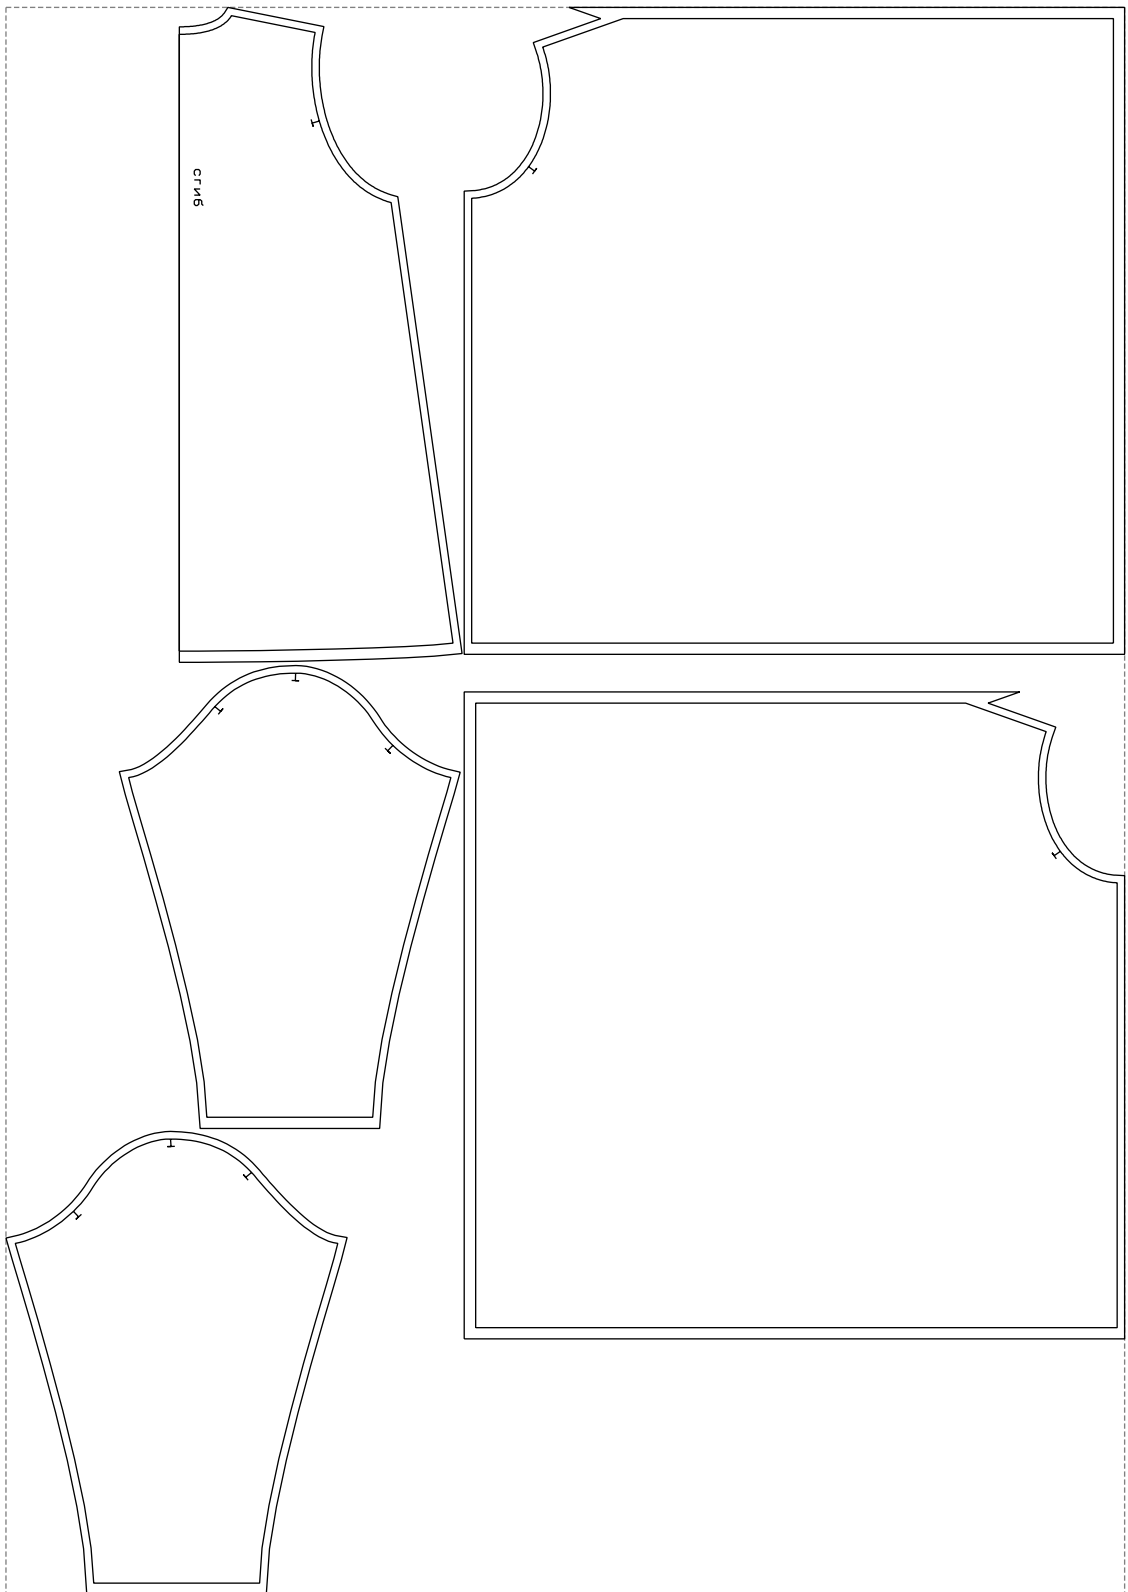

Not for print

Paper size: A4, size:1258.65 x1488.59 mm

# Example

size:1488.95 x2113.17 mm

Maneken =1 ver.0

rz\_1=170

rz\_16=108

rz\_17=92.5

rz\_18=89.2

rz\_19=116