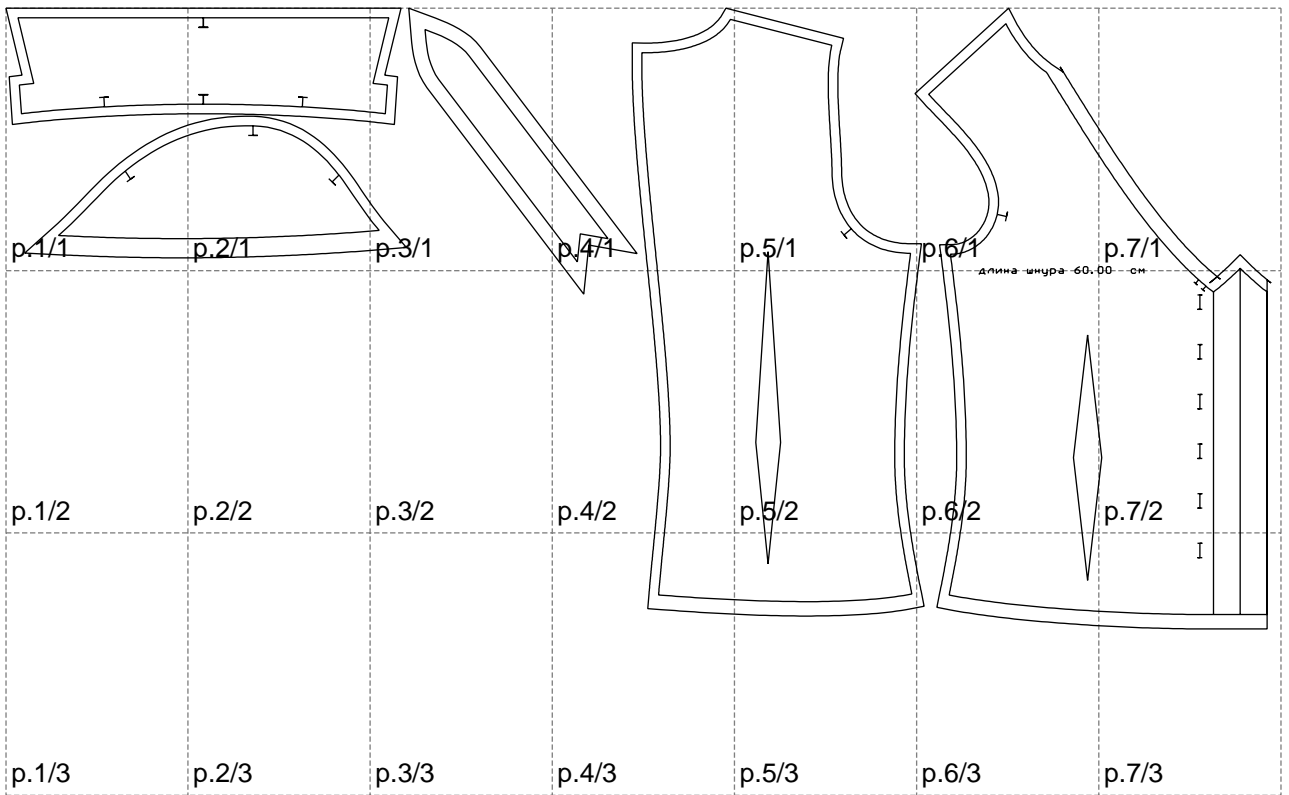

Not for print

Paper size: A4, size:1318.40 x646.74 mm

# Example

size:1499.00 x930.09 mm

Maneken =1 ver.0

rz\_1=170

rz\_16=104

rz\_17=88.9

rz\_18=84.4

rz\_19=112

rz\_20=109.3

---

. . . . .  
. . . . .  
. . . . .