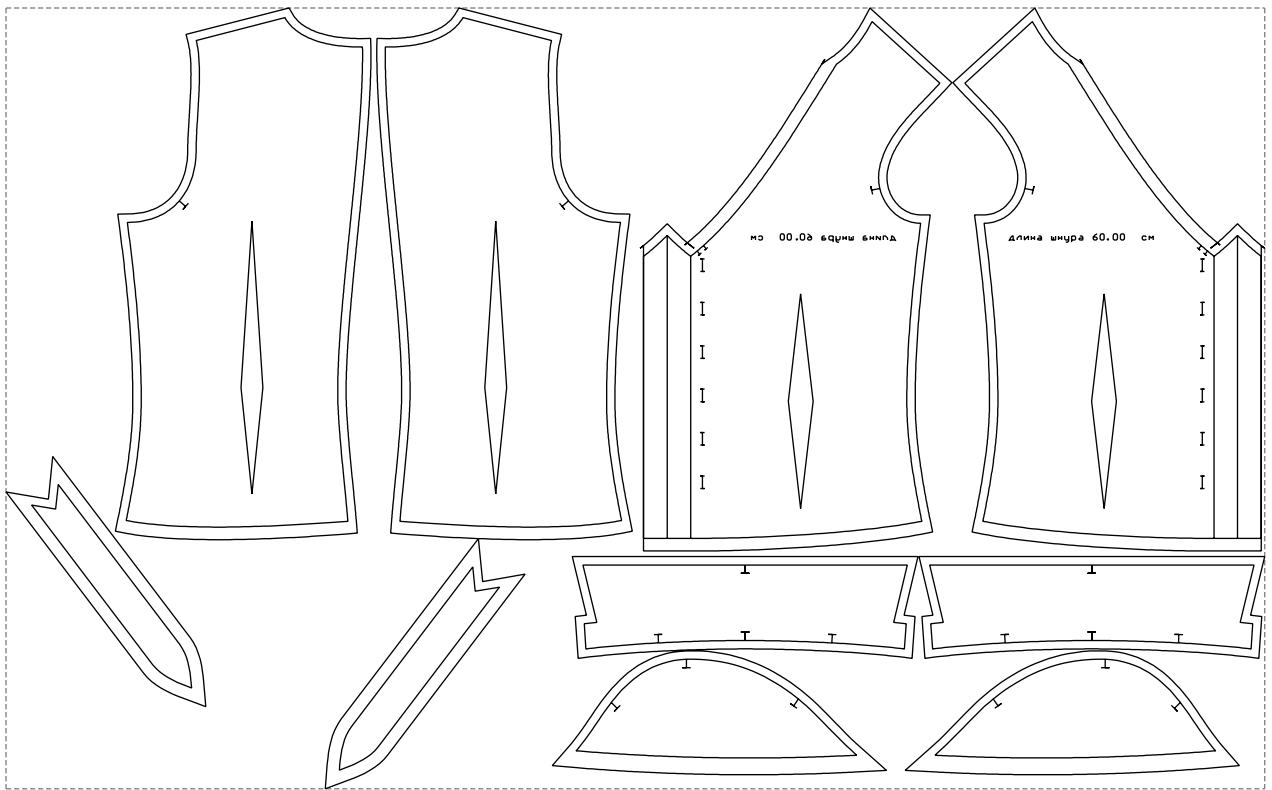

Not for print

Paper size: A4, size:1318.40 x646.74 mm

# Example

size:1499.00 x930.09 mm

Maneken =1 ver.0

rz\_1=170

rz\_16=104

rz\_17=88.9

rz\_18=84.4

rz\_19=112