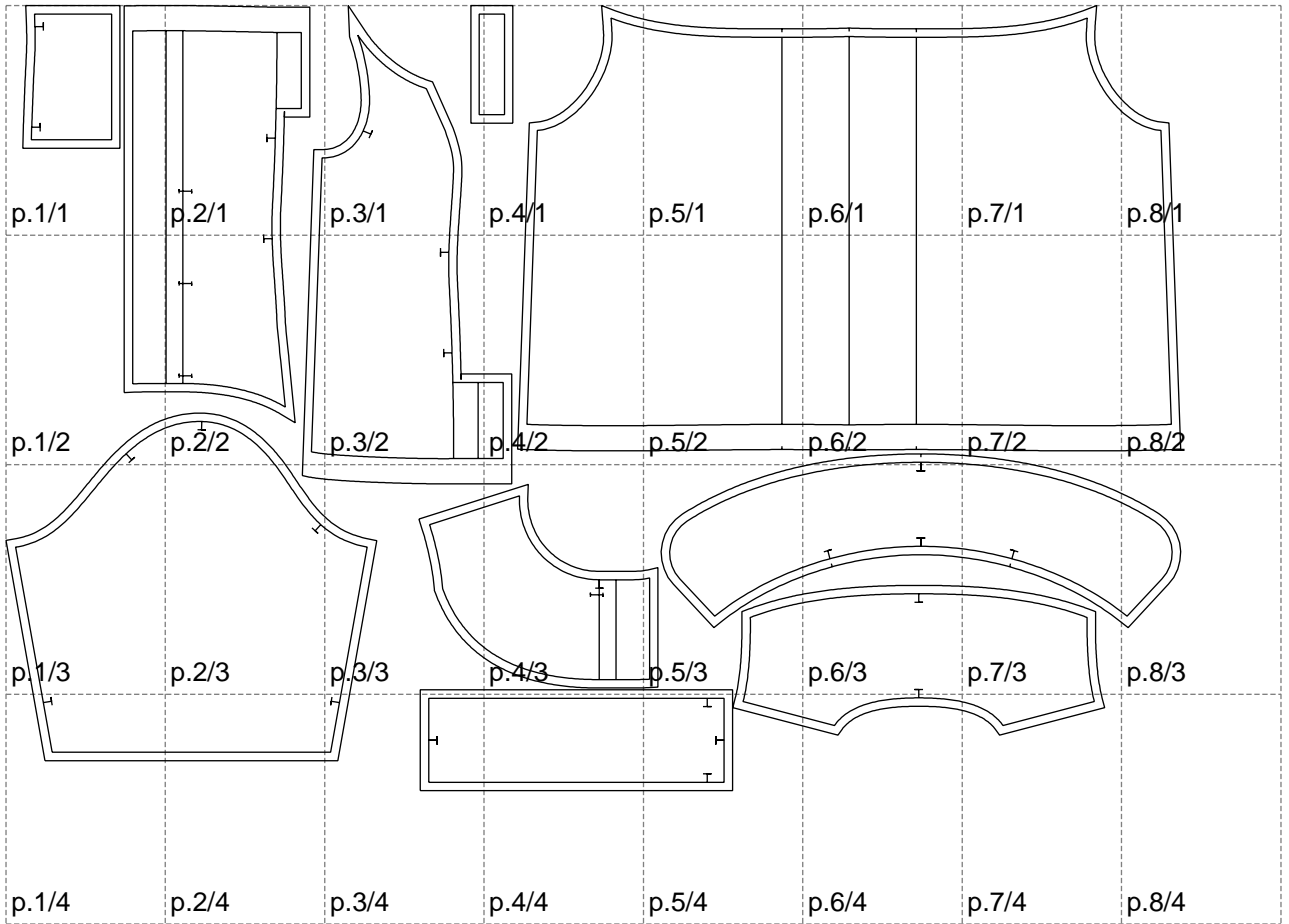

Not for print

Paper size: A4, size:1399.00 x934.90 mm

# Example

size:1499.00 x1435.92 mm

Maneken =1 ver.0

rz\_1=170

rz\_16=100

rz\_17=85.4

rz\_18=80.2

rz\_19=108

rz\_20=105.4

---

. . . . .  
. . . . .  
. . . . .