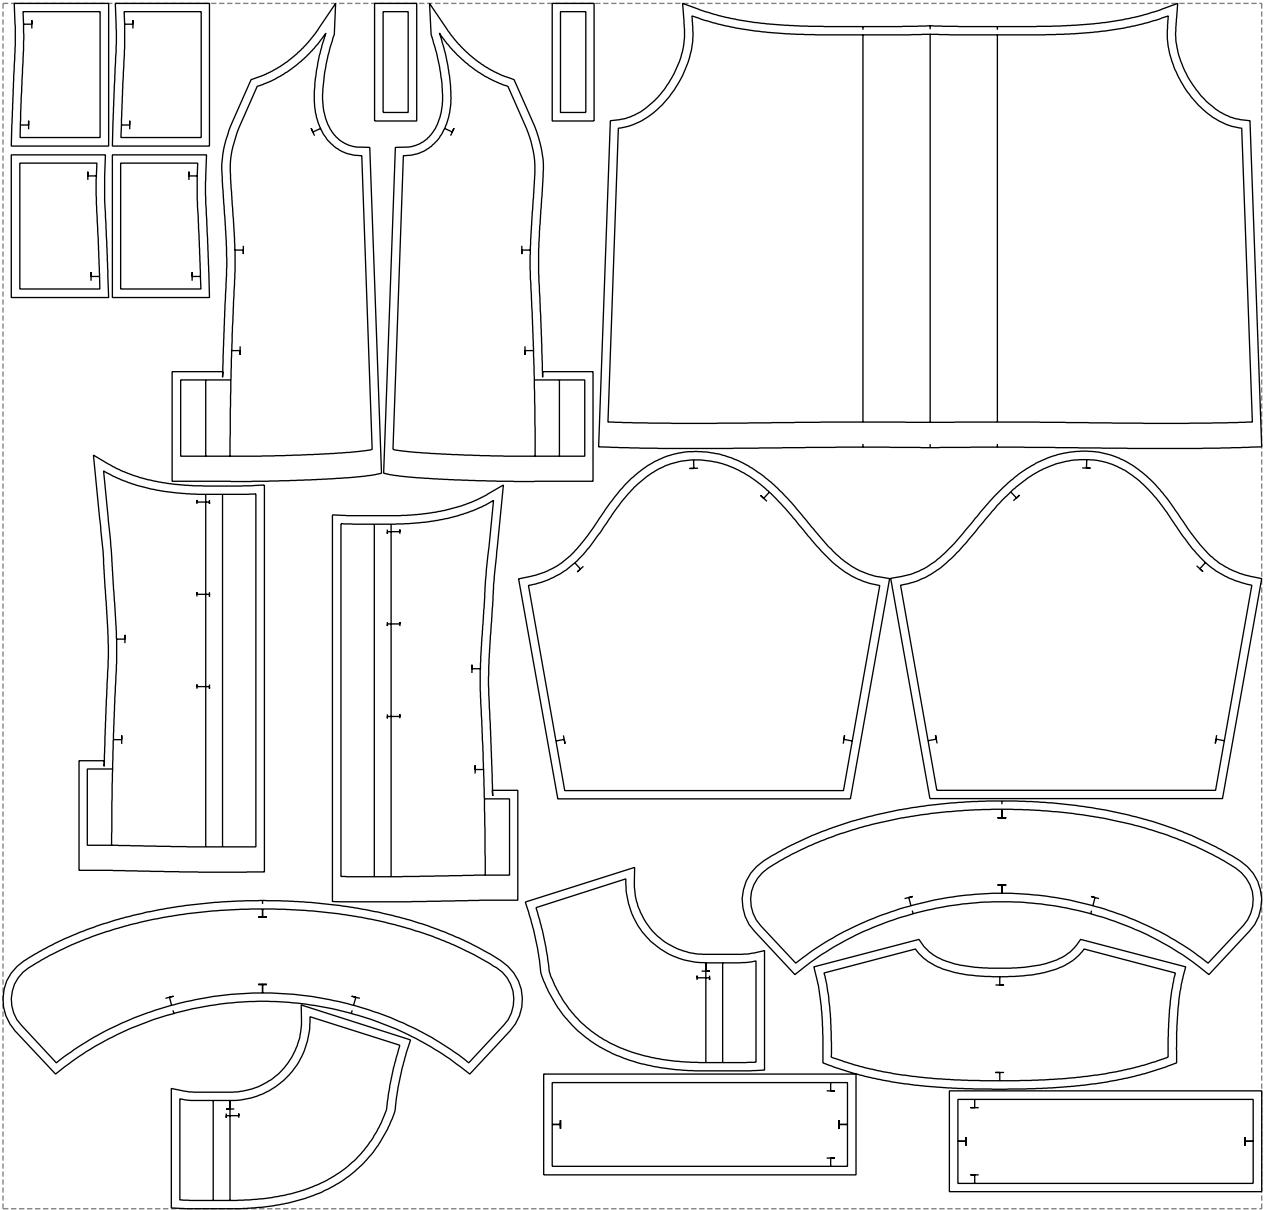

Not for print

Paper size: A4, size:1399.00 x934.90 mm

# Example

size:1499.00 x1435.92 mm

Maneken =1 ver.0

rz\_1=170

rz\_16=100

rz\_17=85.4

rz\_18=80.2

rz\_19=108

rz\_20=105.4

---

. . . . .  
. . . . .  
. . . . .