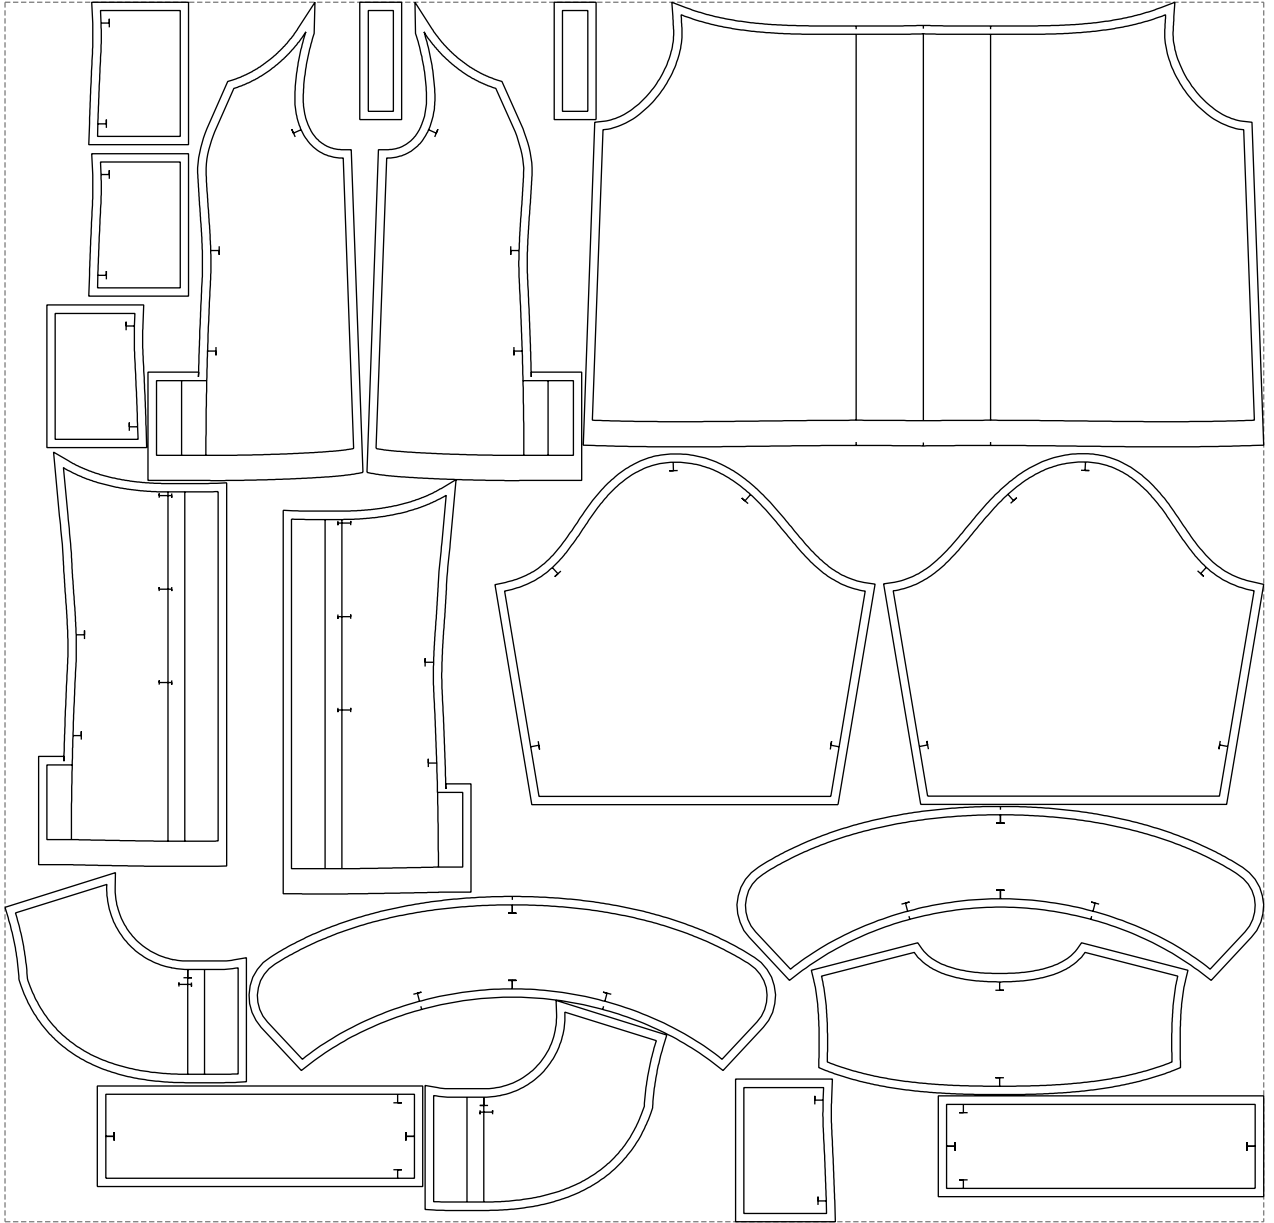

Not for print

Paper size: A4, size:1399.00 x943.23 mm

# Example

size:1499.00 x1452.82 mm

Maneken =1 ver.0

rz\_1=170

rz\_16=104

rz\_17=88.9

rz\_18=84.4

rz\_19=112

rz\_20=109.3

---

. . . . .  
. . . . .  
. . . . .