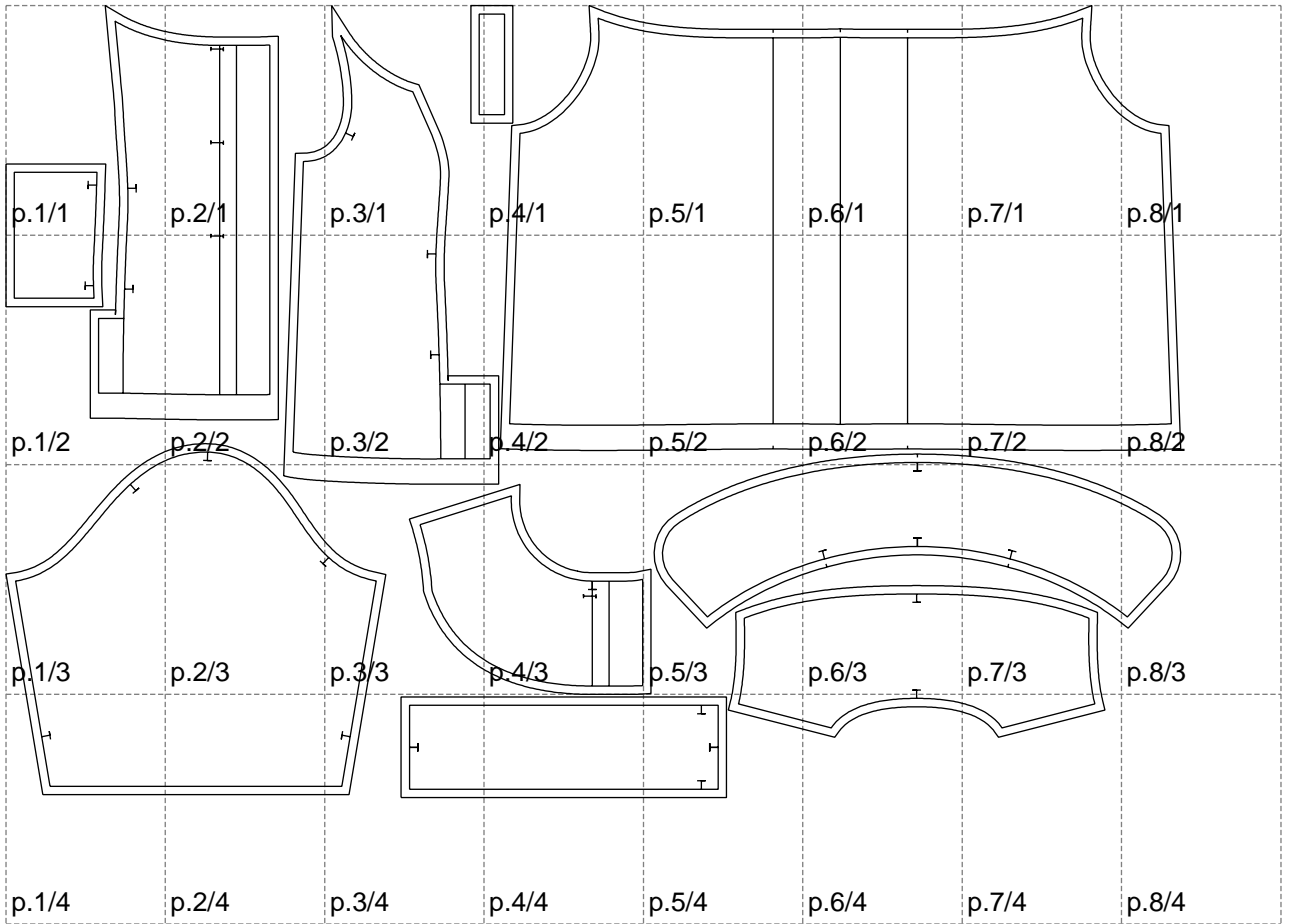

Not for print

Paper size: A4, size:1399.00 x943.23 mm

# Example

size:1499.00 x1452.82 mm

Maneken =1 ver.0

rz\_1=170

rz\_16=104

rz\_17=88.9

rz\_18=84.4

rz\_19=112

rz\_20=109.3

---

. . . . .  
. . . . .  
. . . . .