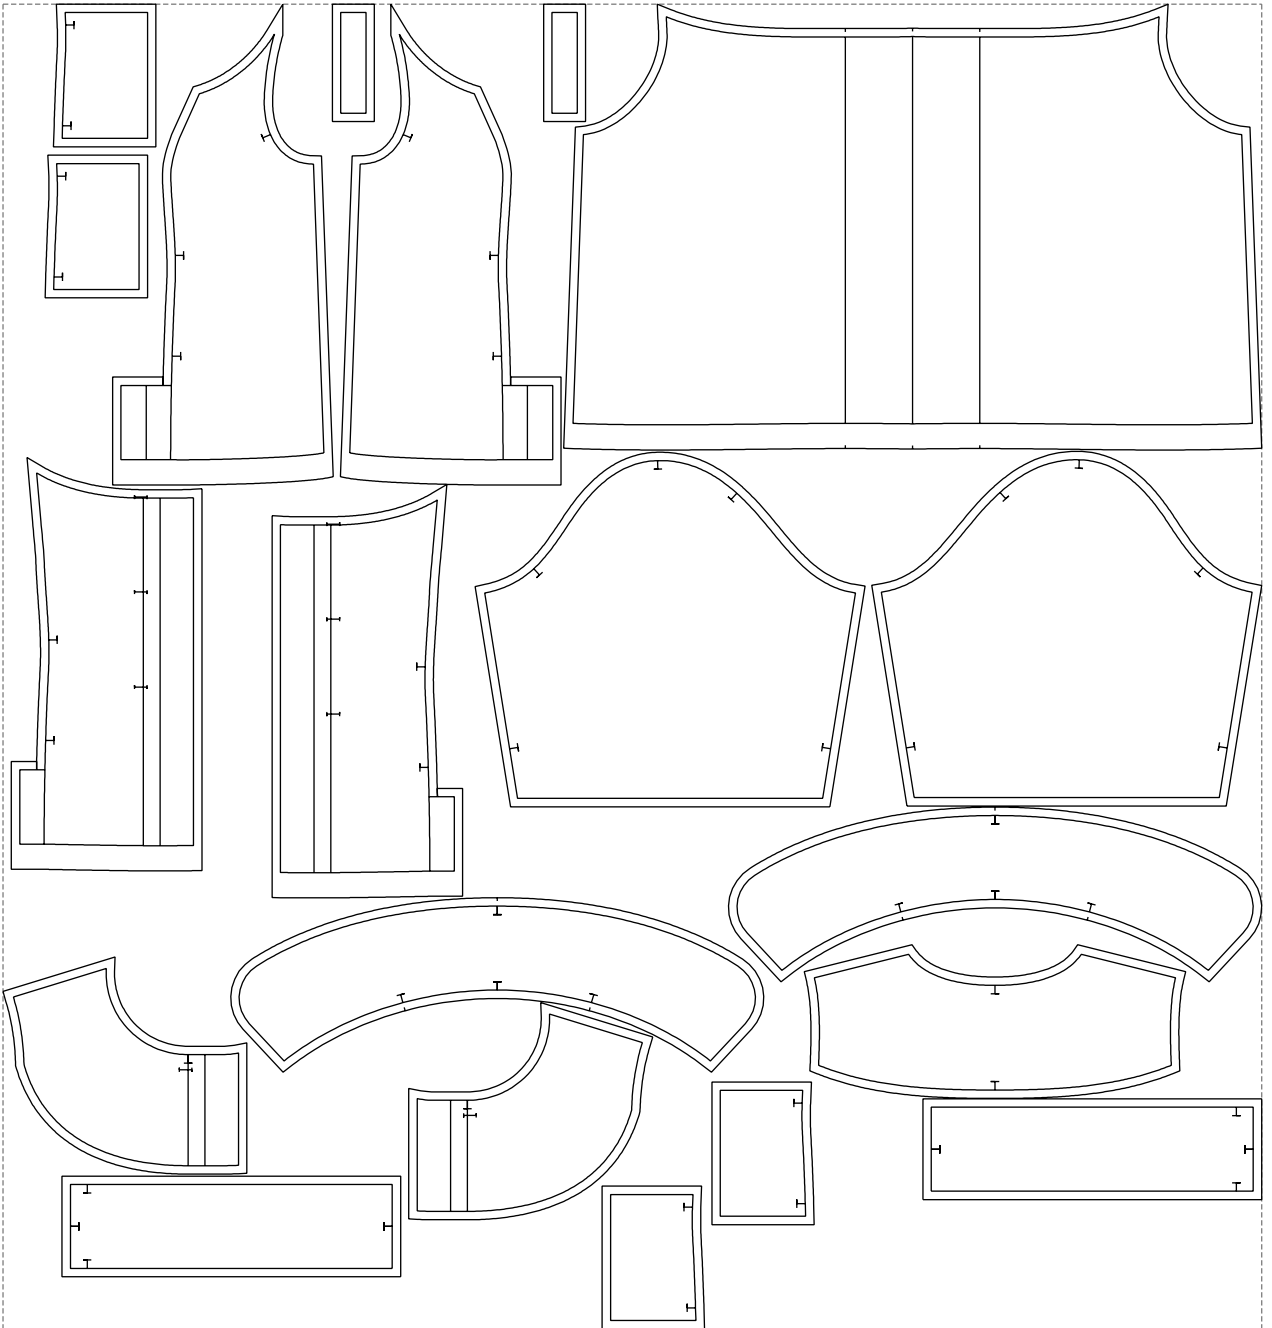

Not for print

Paper size: A4, size:1388.95 x1031.01 mm

# Example

size:1499.00 x1577.93 mm

Maneken =1 ver.0

rz\_1=170

rz\_16=108

rz\_17=92.5

rz\_18=89.2

rz\_19=116

rz\_20=113

---

. . . . .  
. . . . .  
. . . . .