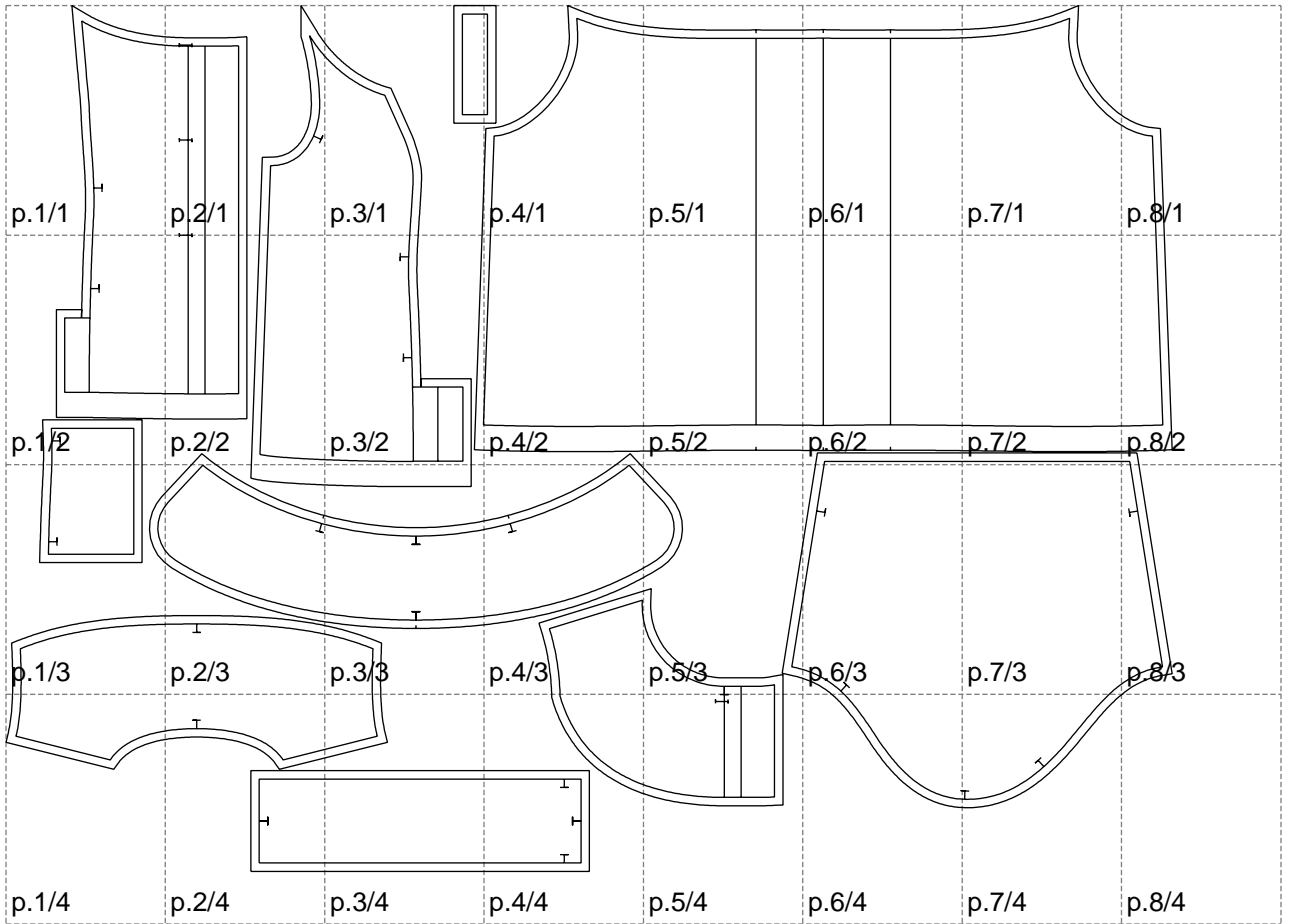

Not for print

Paper size: A4, size:1388.95 x1031.01 mm

# Example

size:1499.00 x1577.93 mm

Maneken =1 ver.0

rz\_1=170

rz\_16=108

rz\_17=92.5

rz\_18=89.2

rz\_19=116

rz\_20=113

---

. . . . .  
. . . . .  
. . . . .