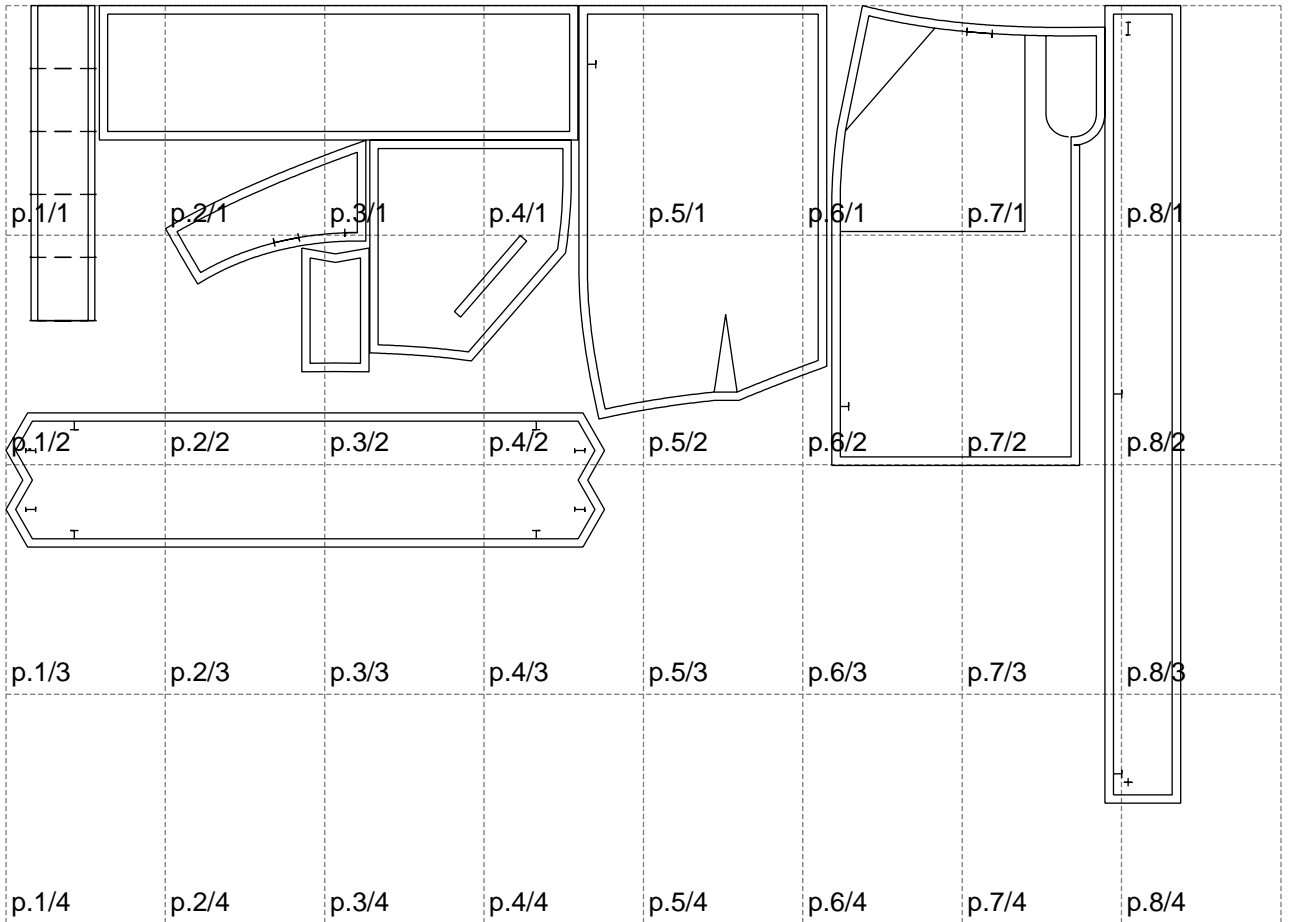

Not for print

Paper size: A4, size:1399.00 x949.90 mm

# Example

size:1478.87 x949.90 mm

Maneken =1 ver.0

rz\_1=170

rz\_16=100

rz\_17=85.4

rz\_18=80.2

rz\_19=108

rz\_20=105.4

---

. . . . .  
. . . . .  
. . . . .