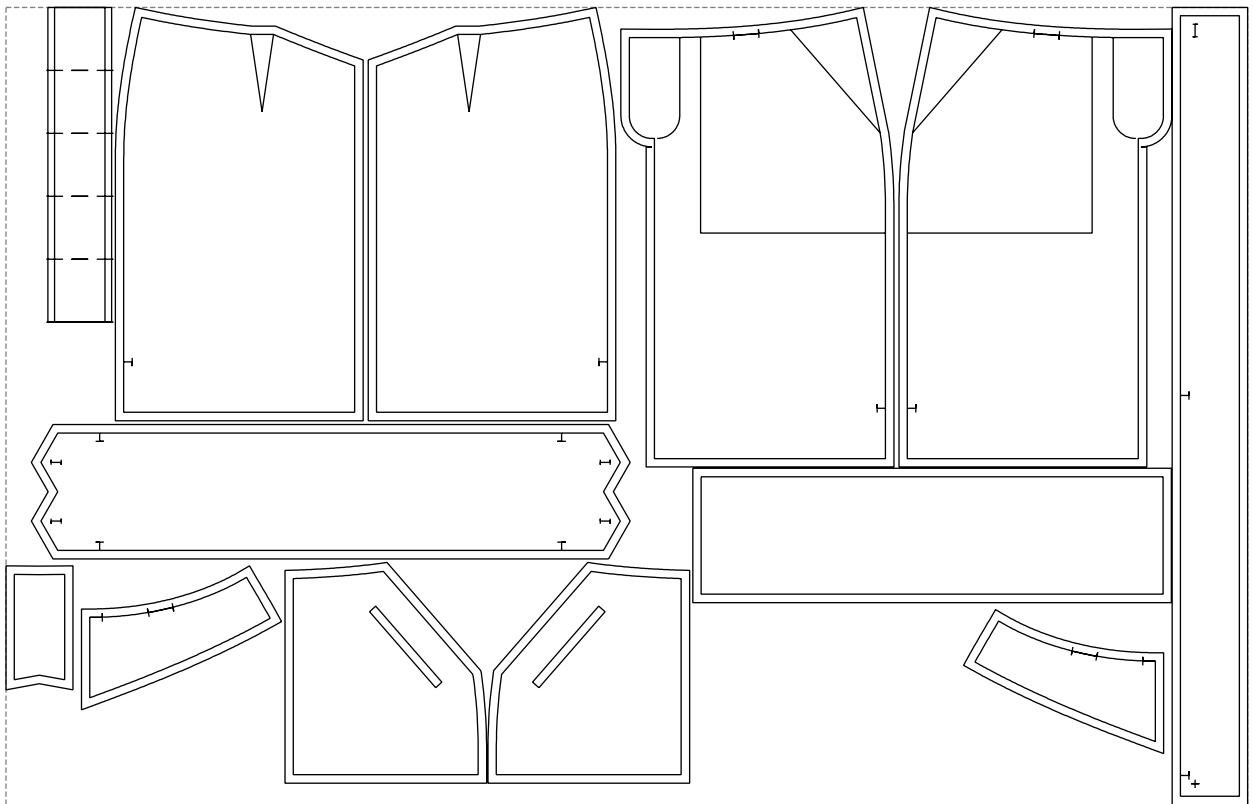

Not for print

Paper size: A4, size:1399.00 x949.90 mm

# Example

size:1478.87 x949.90 mm

Maneken =1 ver.0

rz\_1=170

rz\_16=100

rz\_17=85.4

rz\_18=80.2

rz\_19=108

rz\_20=105.4

---

. . . . .  
. . . . .  
. . . . .