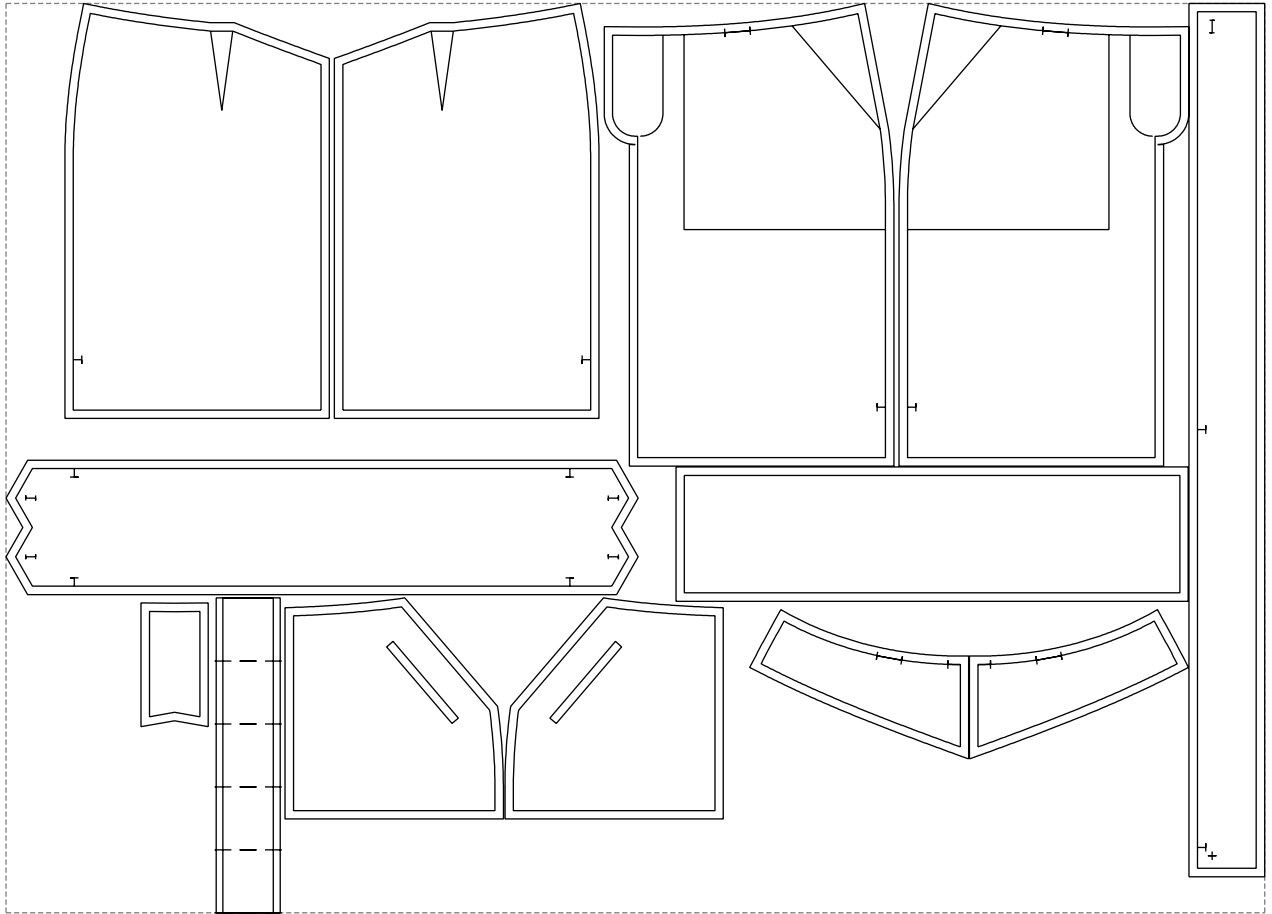

Not for print

Paper size: A4, size:1368.65 x1040.29 mm

# Example

size:1499.00 x1083.20 mm

Maneken =1 ver.0

rz\_1=170

rz\_16=108

rz\_17=92.5

rz\_18=89.2

rz\_19=116