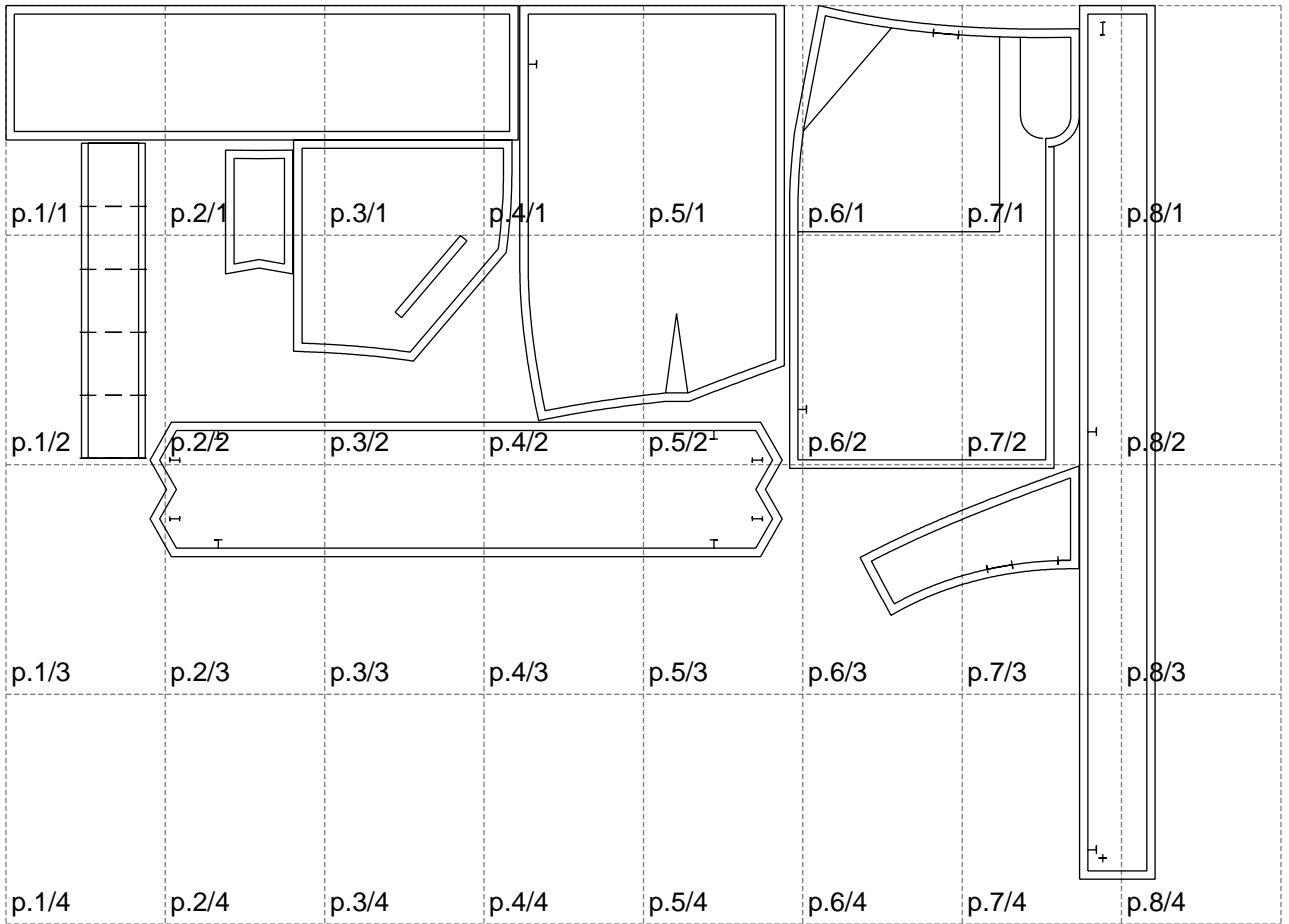

Not for print

Paper size: A4, size:1368.65 x1040.29 mm

# Example

size:1499.00 x1083.20 mm

Maneken =1 ver.0

rz\_1=170

rz\_16=108

rz\_17=92.5

rz\_18=89.2

rz\_19=116

rz\_20=113

---

. . . . .  
. . . . .  
. . . . .