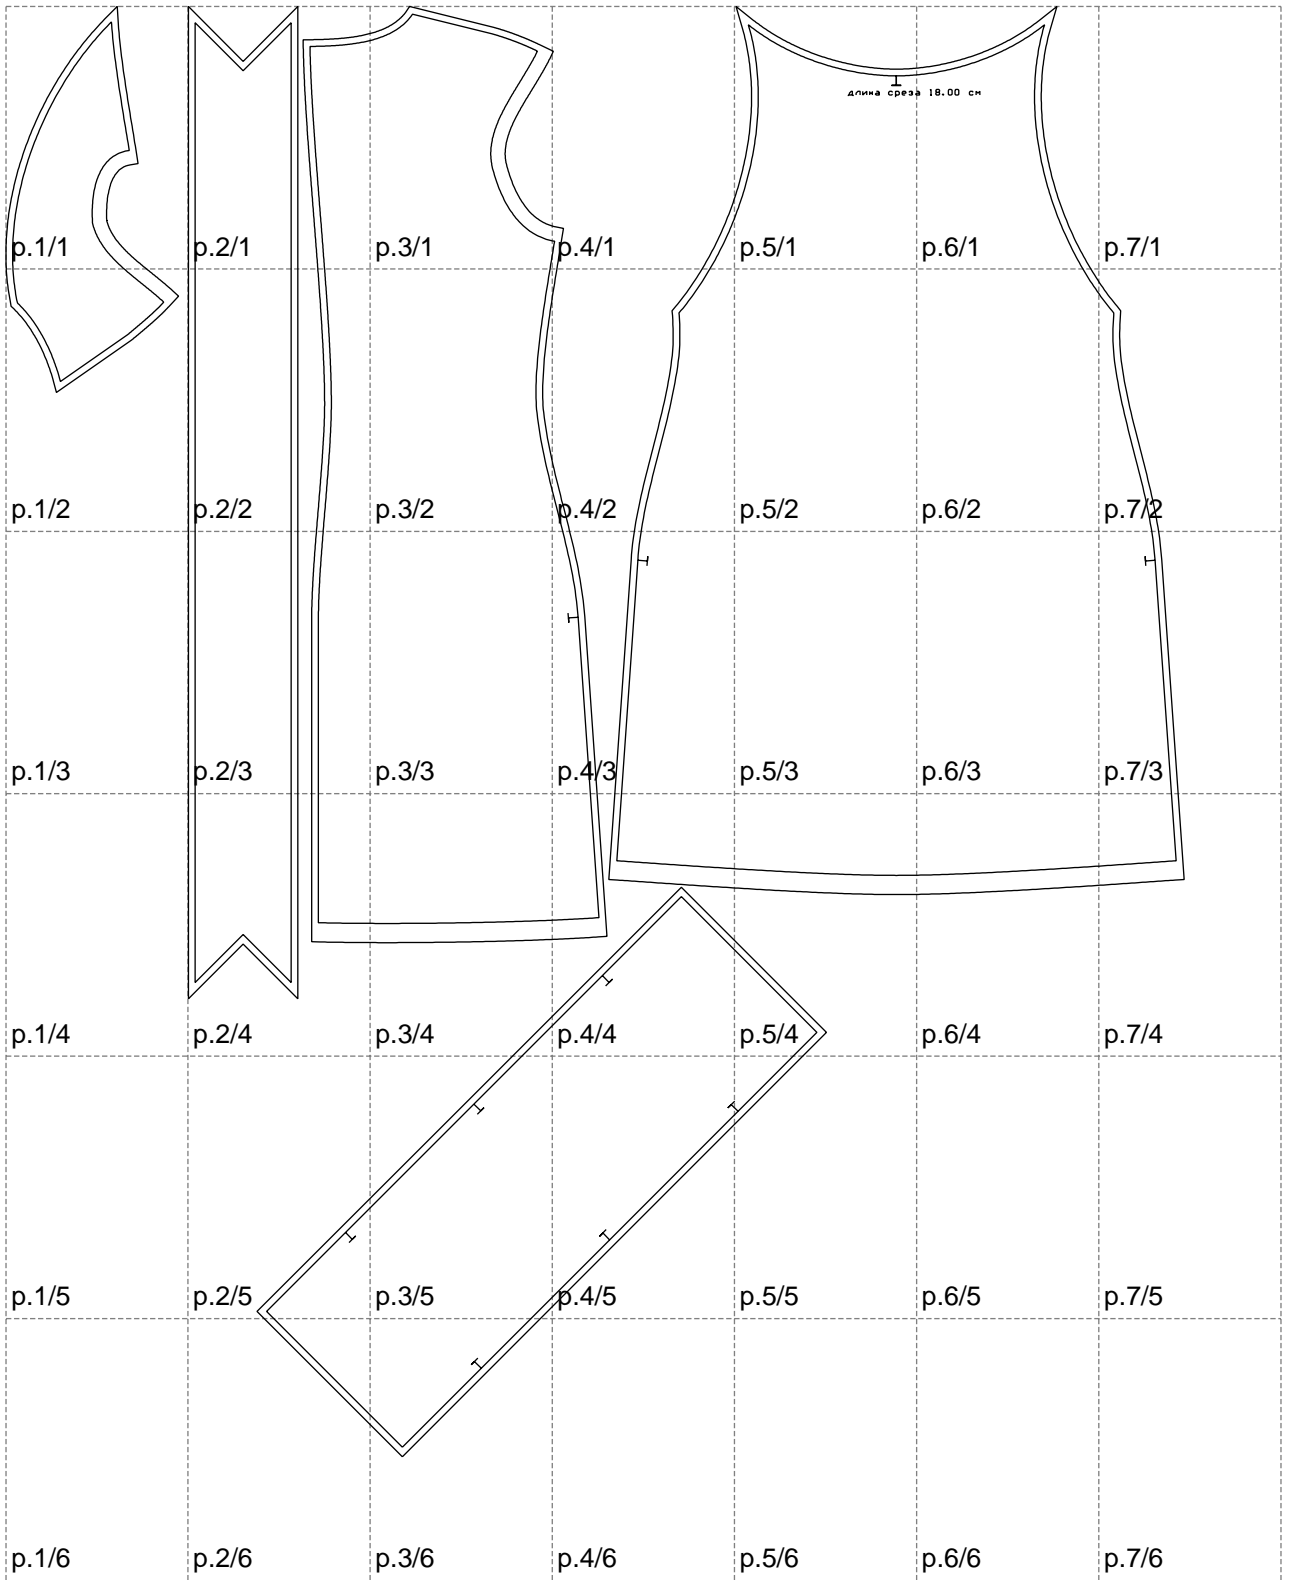

Not for print

Paper size: A4, size:1227.72 x1510.93 mm

# Example

size:1358.49 x1510.93 mm

Maneken =1 ver.0

rz\_1=170

rz\_16=100

rz\_17=85.4

rz\_18=80.2

rz\_19=108

rz\_20=105.4

---

. . . . .  
. . . . .  
. . . . .