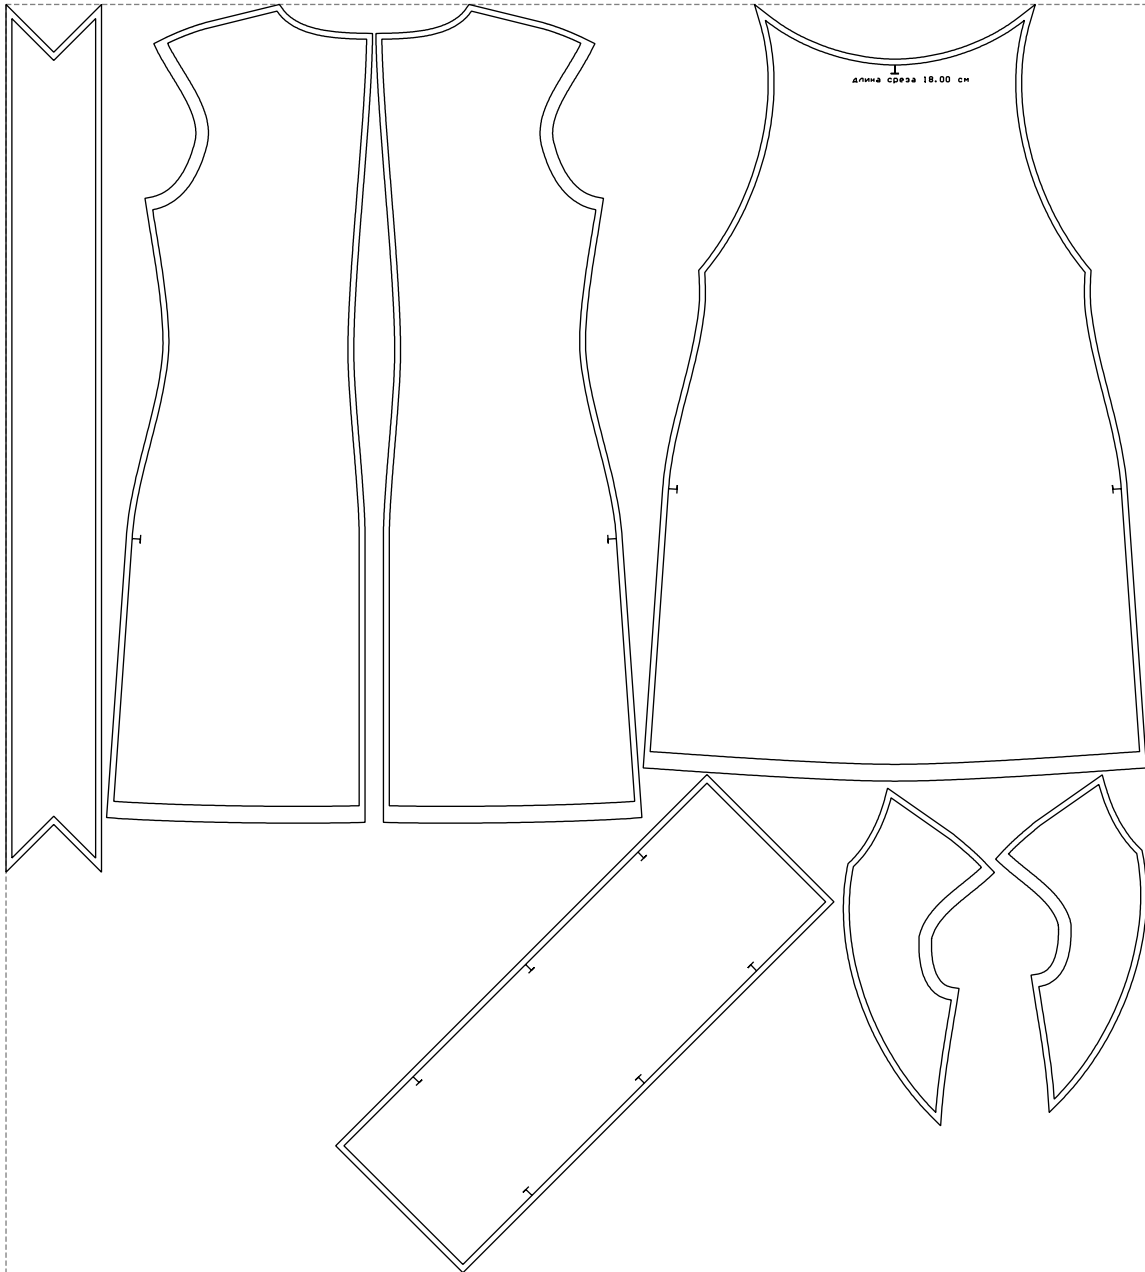

Not for print

Paper size: A4, size:1227.72 x1510.93 mm

# Example

size:1358.49 x1510.93 mm

Maneken =1 ver.0

rz\_1=170

rz\_16=100

rz\_17=85.4

rz\_18=80.2

rz\_19=108

rz\_20=105.4

---

. . . . .  
. . . . .  
. . . . .