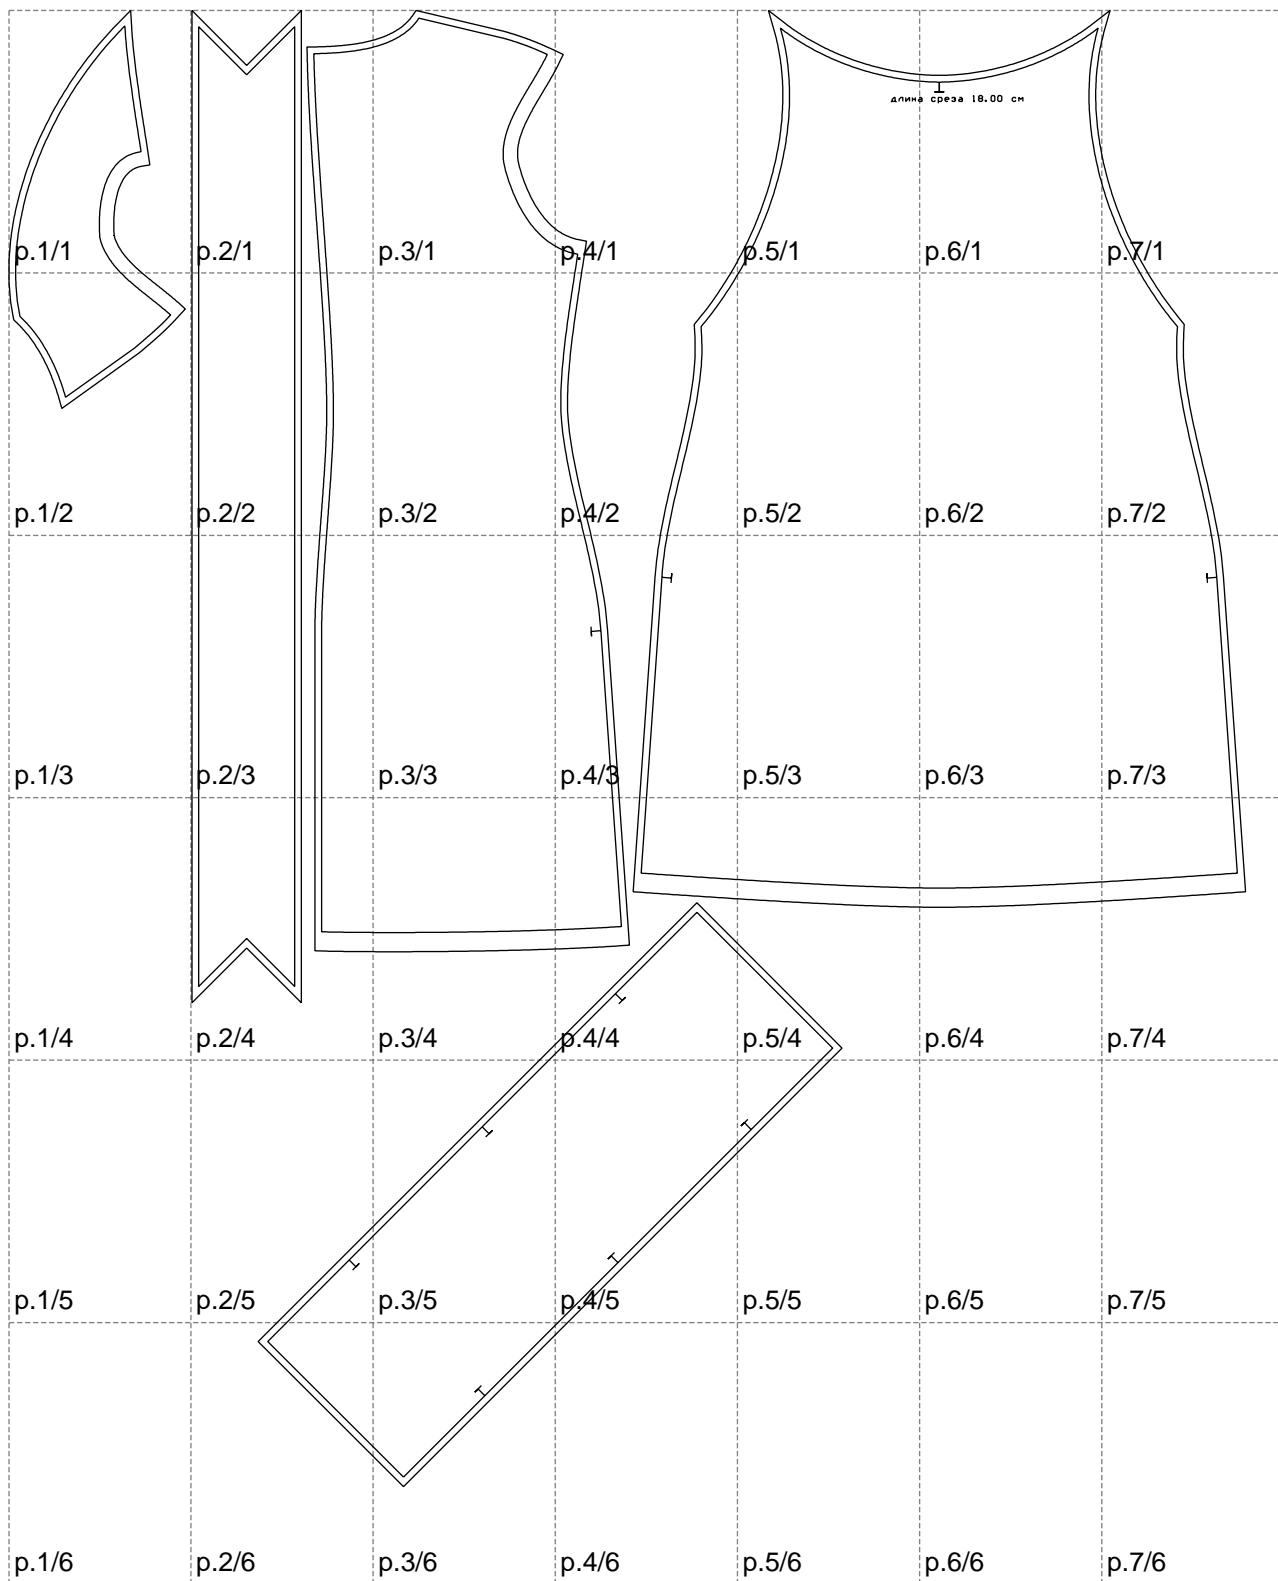

Not for print

Paper size: A4, size:1288.52 x1538.02 mm

Example

size:1438.78 x1538.02 mm

Maneken =1 ver.0

rz_1=170

rz_16=108

rz_17=92.5

rz_18=89.2

rz_19=116

rz_20=113

.
.
.