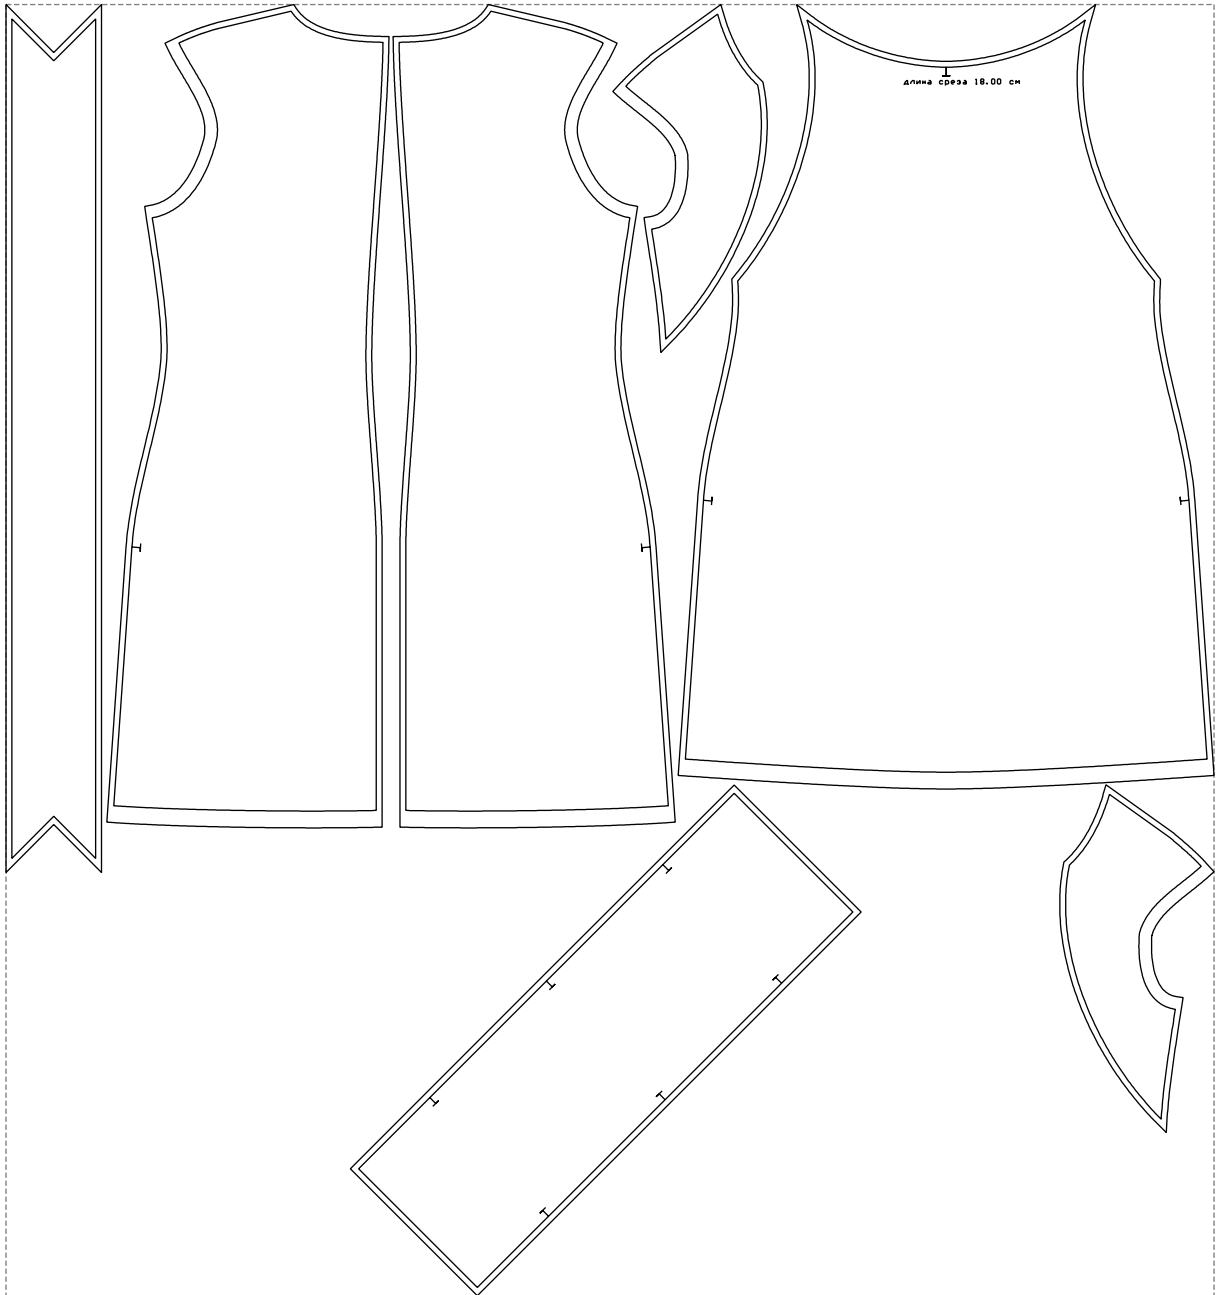

Not for print

Paper size: A4, size:1288.52 x1538.02 mm

Example

size:1438.78 x1538.02 mm

Maneken =1 ver.0

rz_1=170

rz_16=108

rz_17=92.5

rz_18=89.2

rz_19=116

rz_20=113

.
.
.