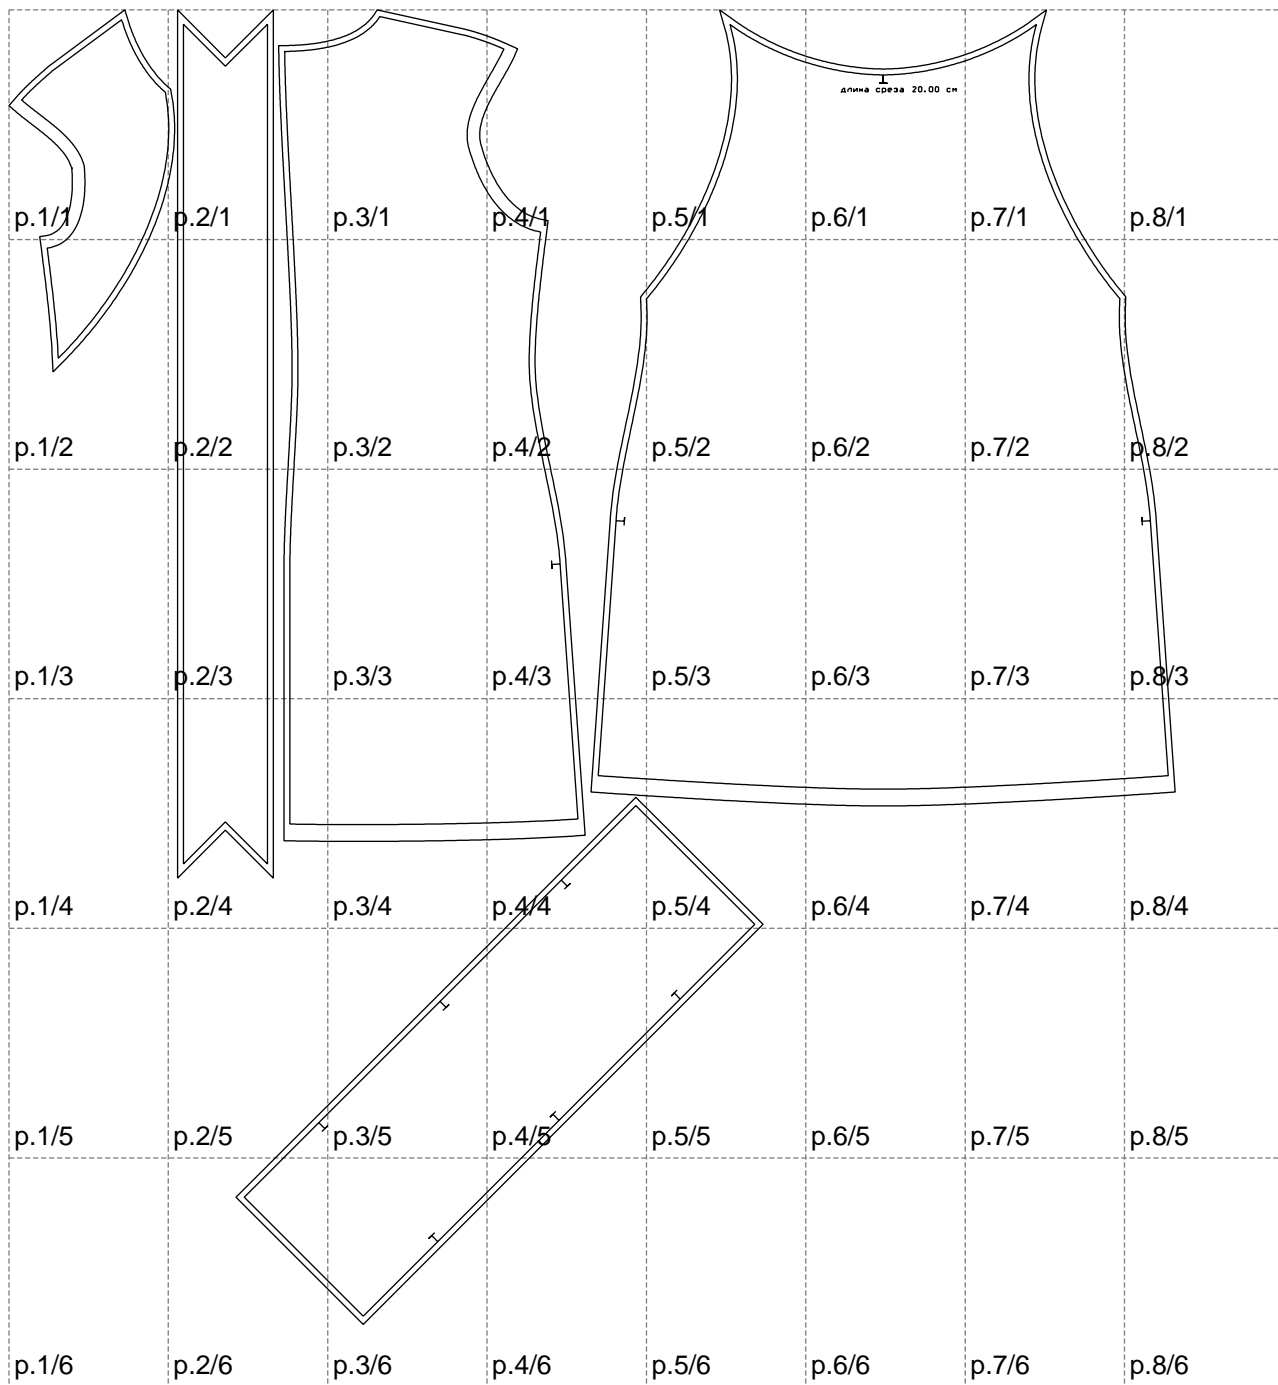

Not for print

Paper size: A4, size:1388.99 x1565.18 mm

# Example

size:1478.97 x1975.74 mm

Maneken =1 ver.0

rz\_1=170

rz\_16=120

rz\_17=104

rz\_18=103.6

rz\_19=128

rz\_20=125.1

---

. . . . .  
. . . . .  
. . . . .