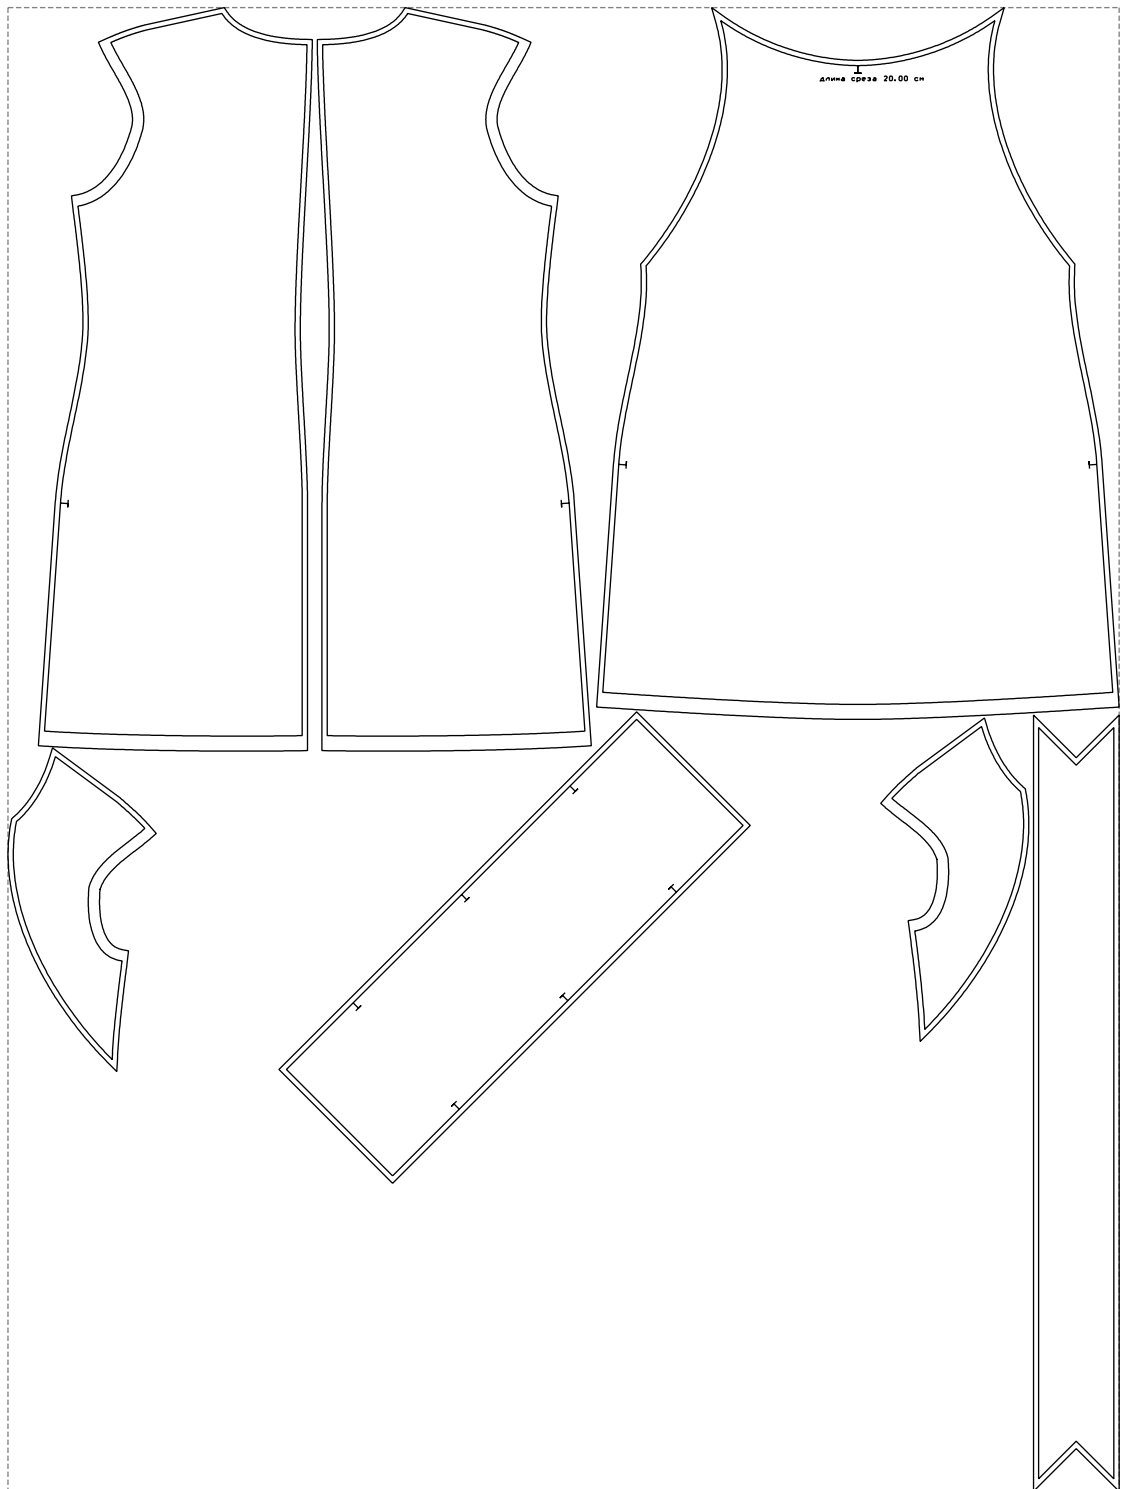

Not for print

Paper size: A4, size:1388.99 x1565.18 mm

# Example

size:1478.97 x1975.74 mm

Maneken =1 ver.0

rz\_1=170

rz\_16=120

rz\_17=104

rz\_18=103.6

rz\_19=128

rz\_20=125.1

---

. . . . .  
. . . . .  
. . . . .