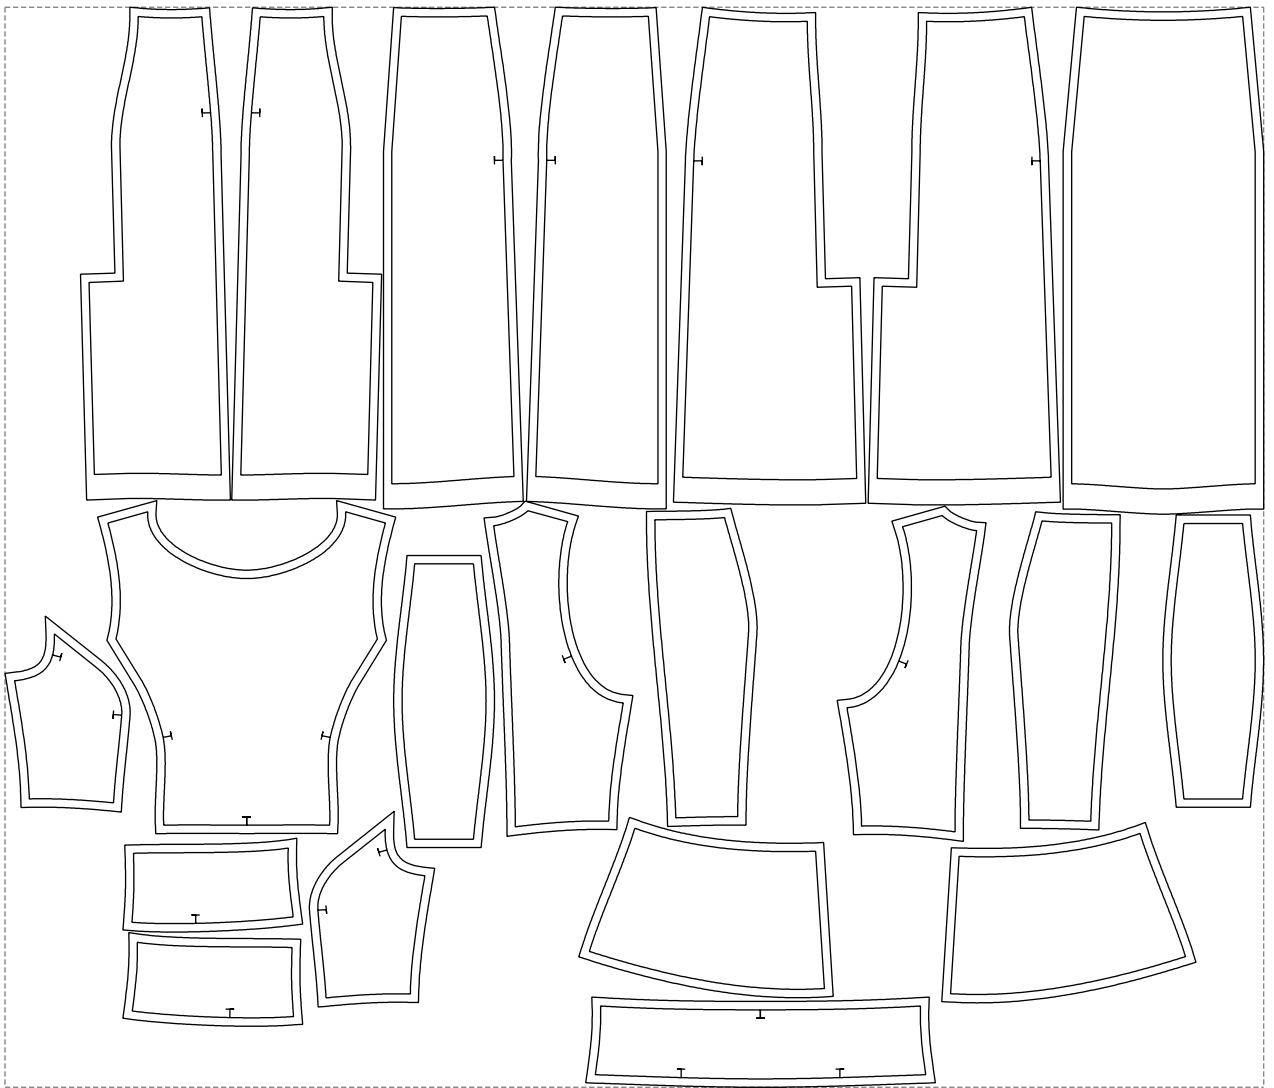

Not for print

Paper size: A4, size:1388.92 x818.50 mm

# Example

size:1499.00 x1286.44 mm

Maneken =1 ver.0

rz\_1=170

rz\_16=88

rz\_17=75.6

rz\_18=67.6

rz\_19=96

rz\_20=94.6

---

. . . . .  
. . . . .  
. . . . .