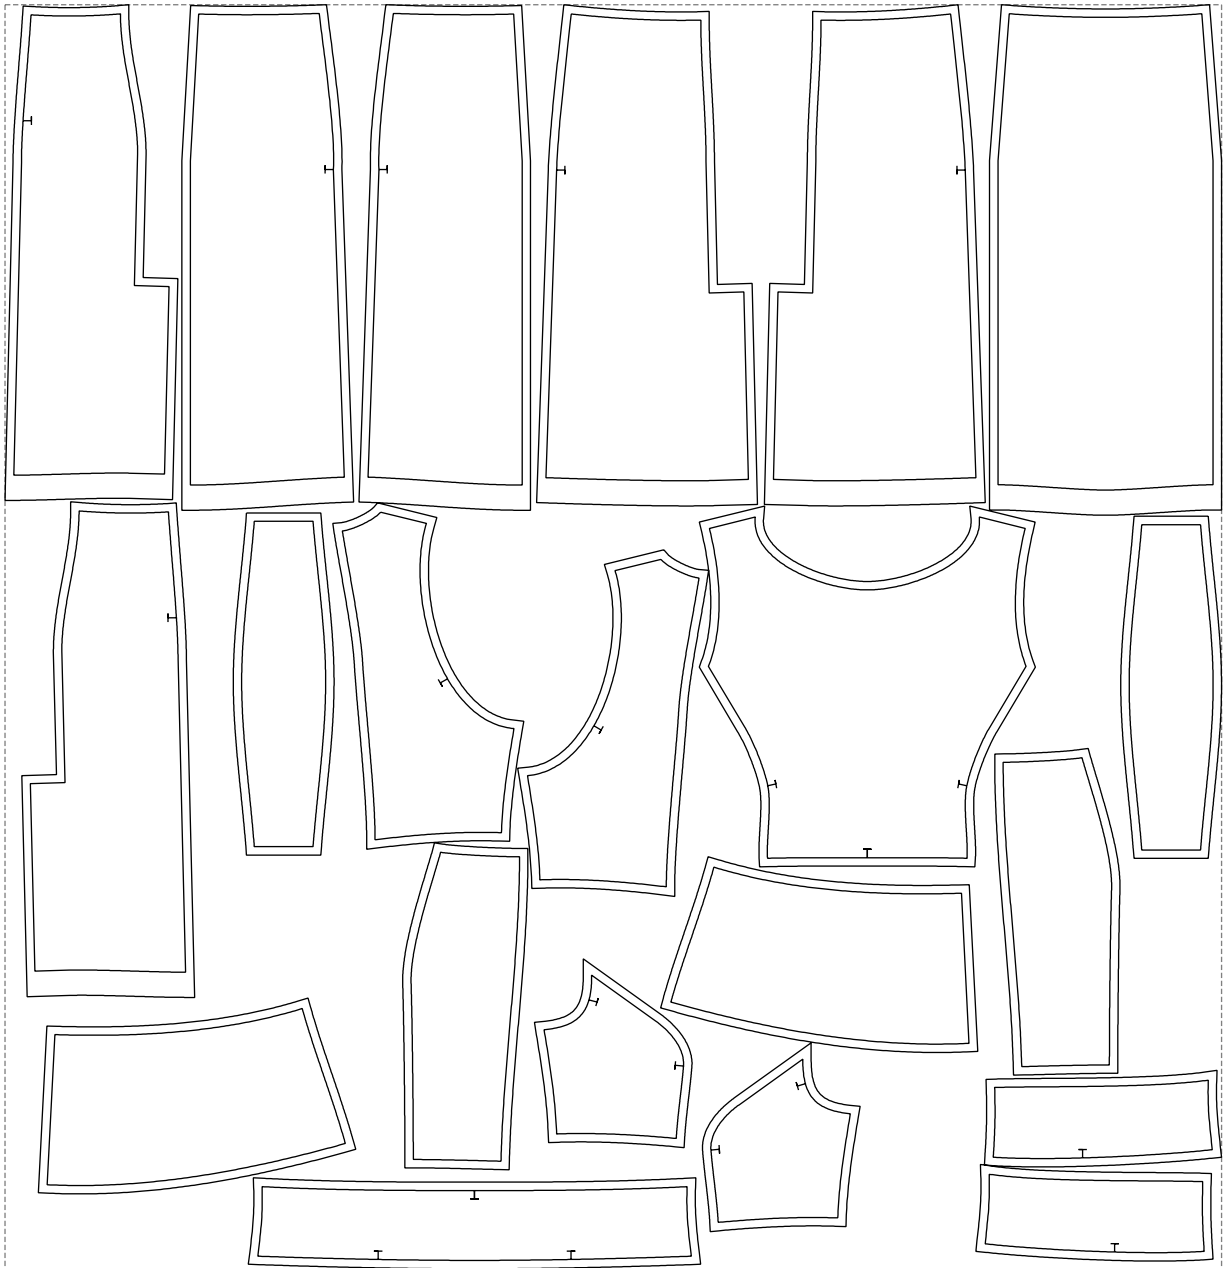

Not for print

Paper size: A4, size:1368.73 x1032.18 mm

# Example

size:1448.88 x1505.67 mm

Maneken =1 ver.0

rz\_1=170

rz\_16=112

rz\_17=96.2

rz\_18=94

rz\_19=120