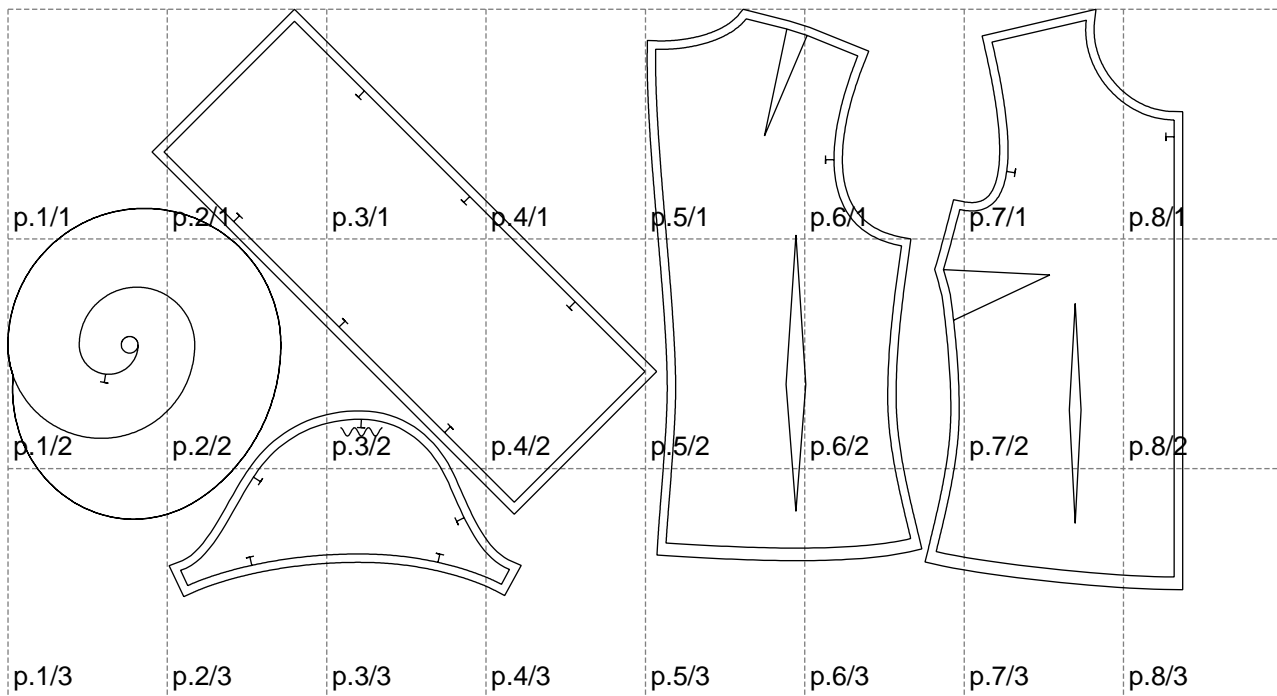

Not for print

Paper size: A4, size:1399.00 x699.48 mm

# Example

size:1499.00 x1505.89 mm

Maneken =1 ver.0

rz\_1=170

rz\_16=108

rz\_17=92.5

rz\_18=89.2

rz\_19=116

rz\_20=113

---

. . . . .  
. . . . .  
. . . . .