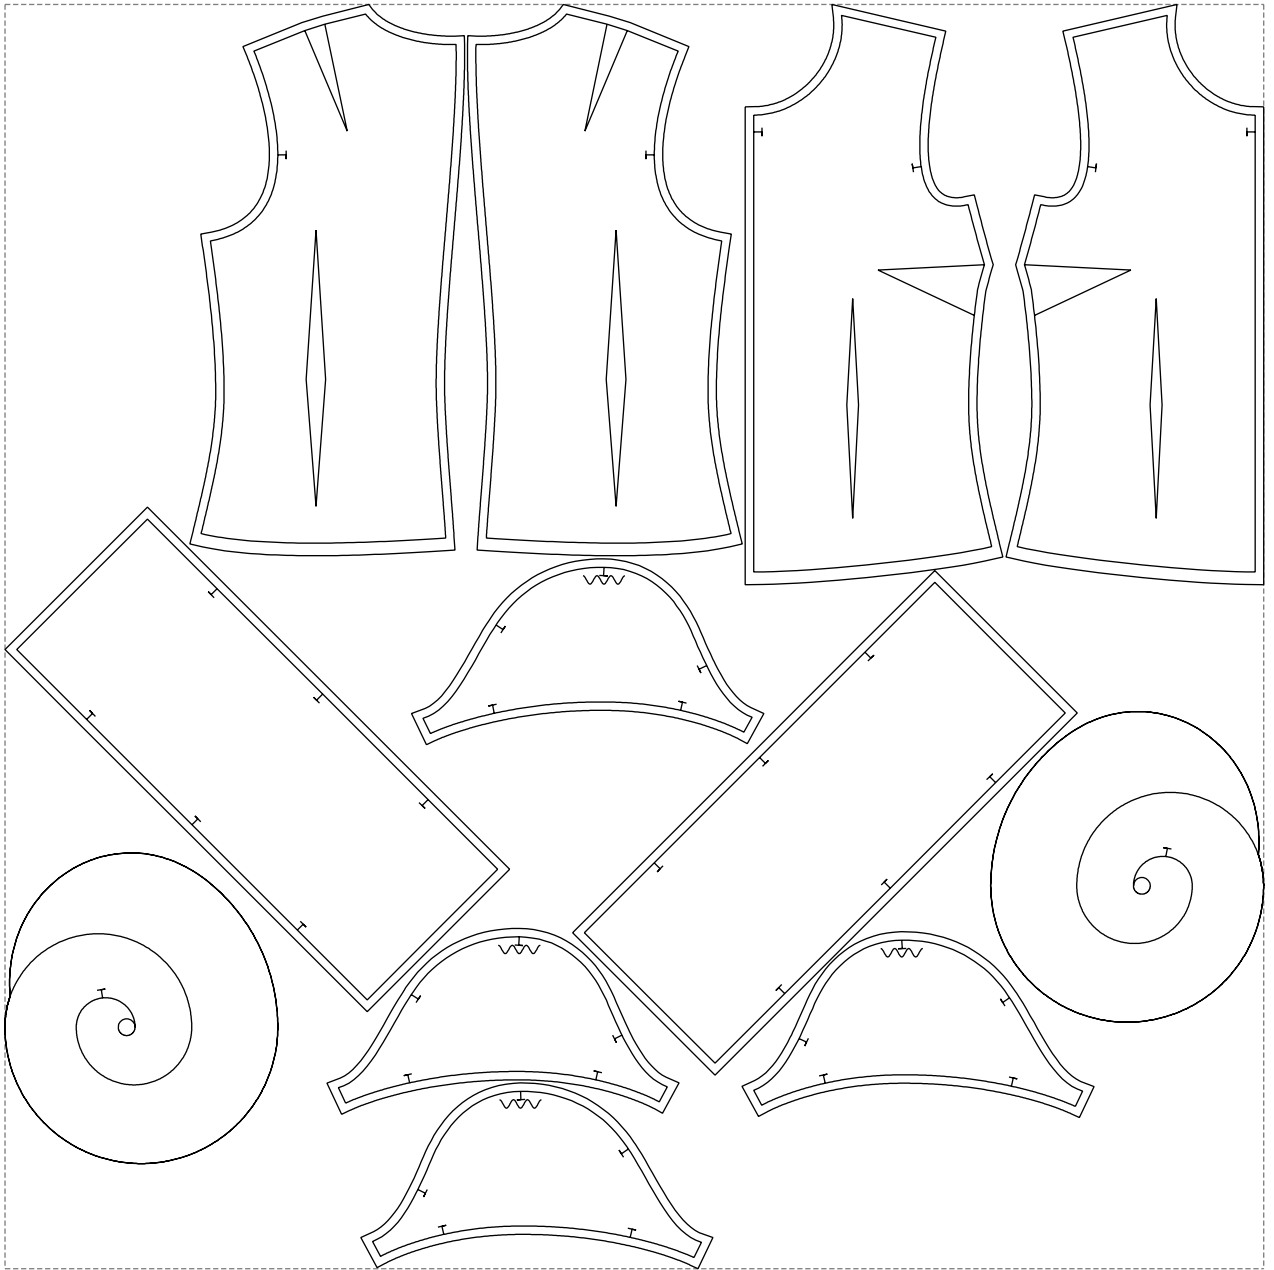

Not for print

Paper size: A4, size:1399.00 x699.48 mm

# Example

size:1499.00 x1505.89 mm

Maneken =1 ver.0

rz\_1=170

rz\_16=108

rz\_17=92.5

rz\_18=89.2

rz\_19=116