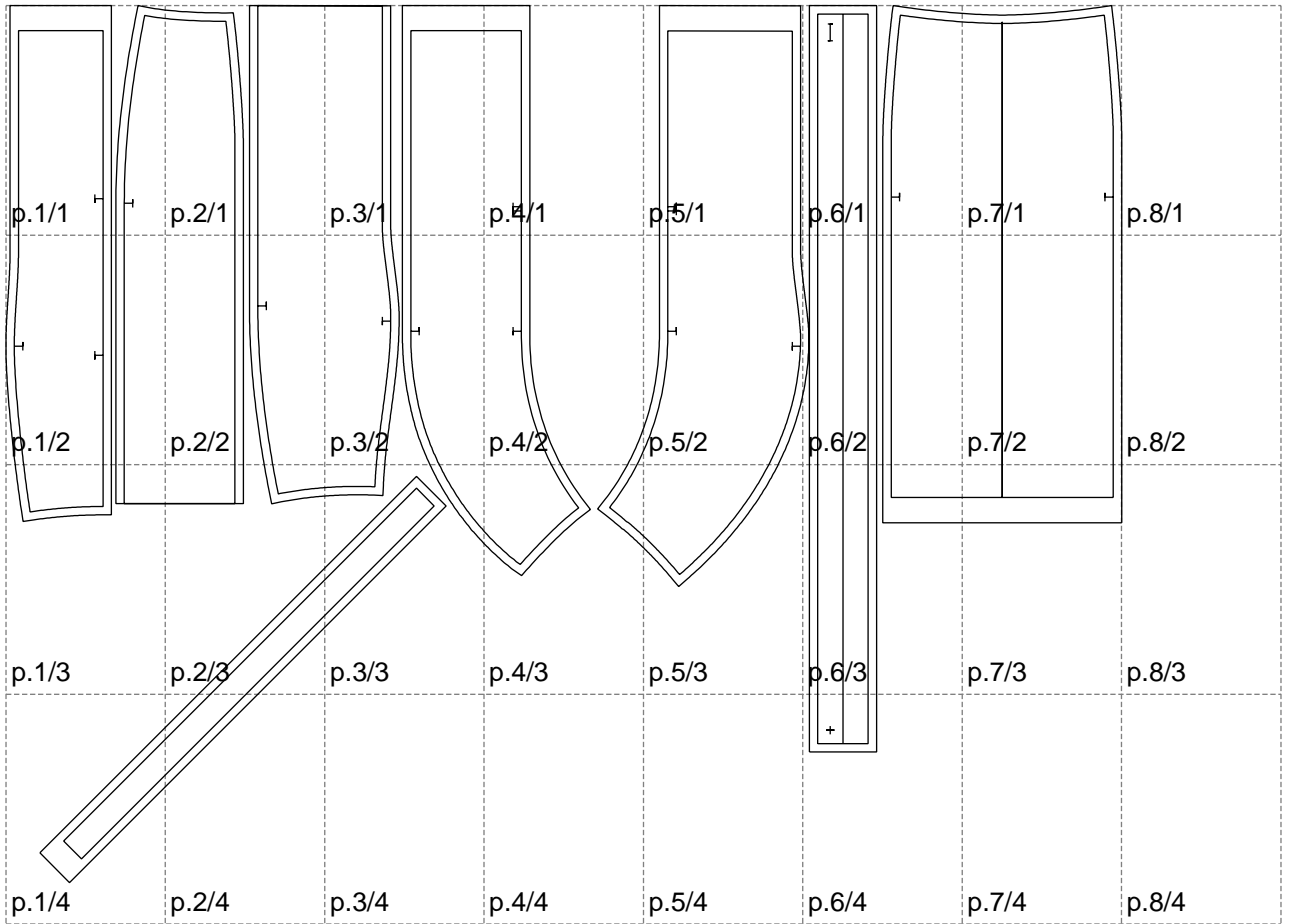

Not for print

Paper size: A4, size:1328.82 x1044.29 mm

# Example

size:1428.83 x1492.40 mm

Maneken =1 ver.0

rz\_1=170

rz\_16=96

rz\_17=82

rz\_18=76

rz\_19=104

rz\_20=101.8

---

. . . . .  
. . . . .  
. . . . .