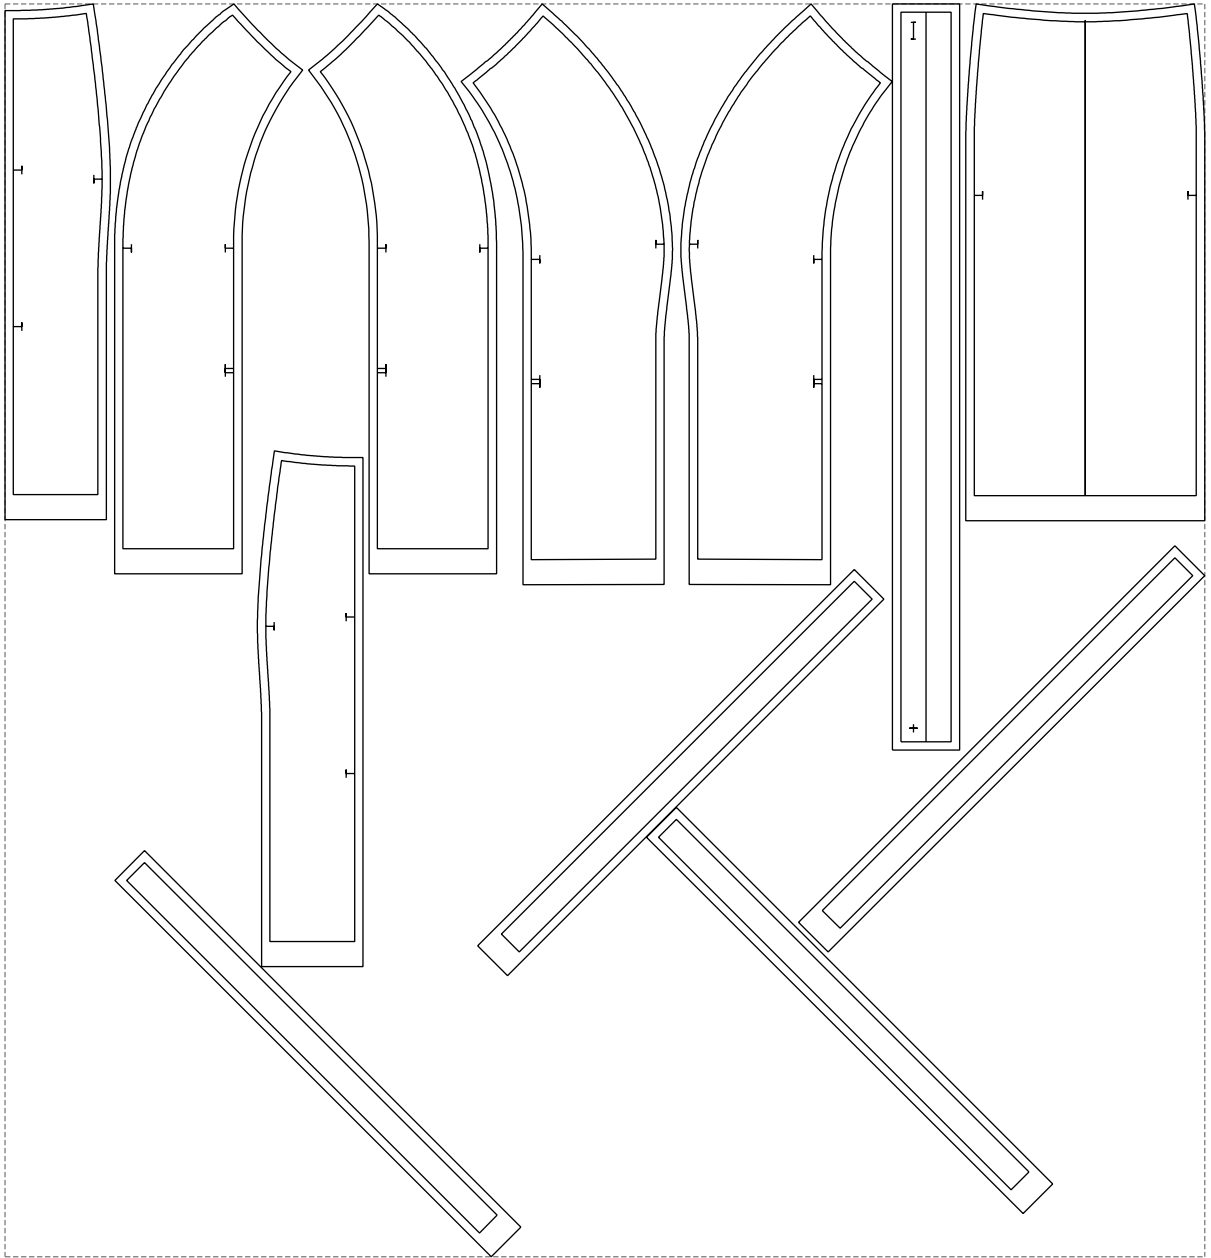

Not for print

Paper size: A4, size:1328.82 x1044.29 mm

# Example

size:1428.83 x1492.40 mm

Maneken =1 ver.0

rz\_1=170

rz\_16=96

rz\_17=82

rz\_18=76

rz\_19=104

rz\_20=101.8

---

. . . . .  
. . . . .  
. . . . .