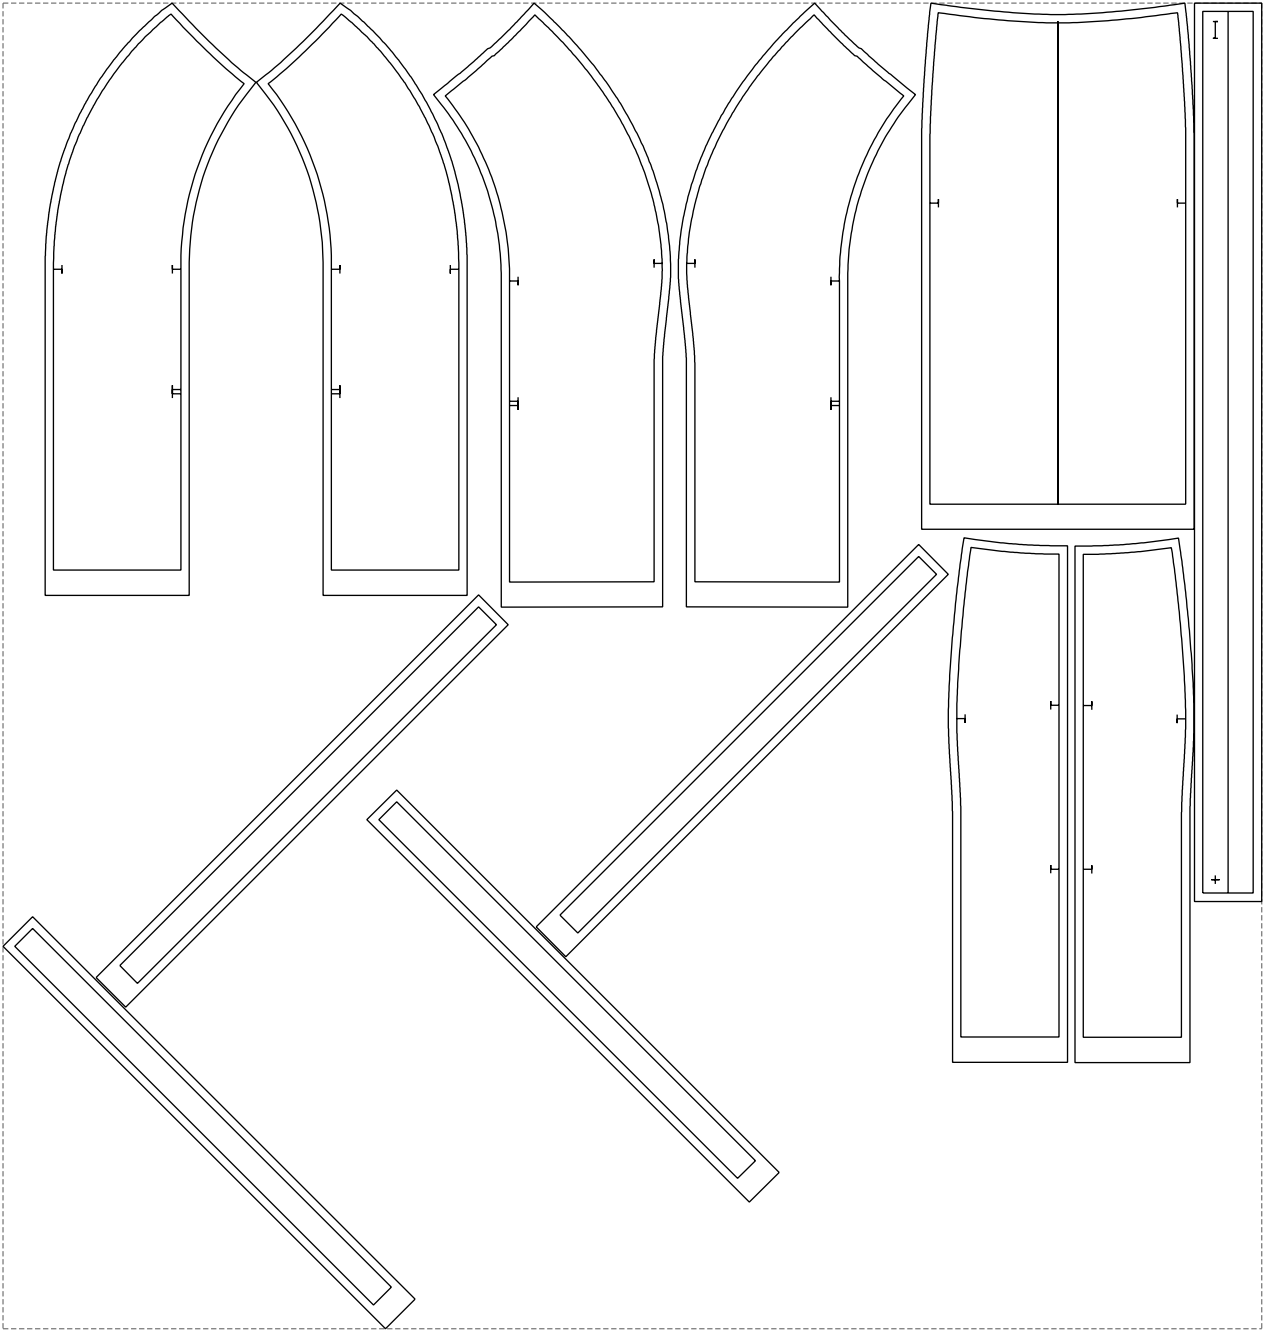

Not for print

Paper size: A4, size:1348.70 x1213.85 mm

# Example

size:1499.00 x1579.19 mm

Maneken =1 ver.0

rz\_1=170

rz\_16=112

rz\_17=96.2

rz\_18=94

rz\_19=120