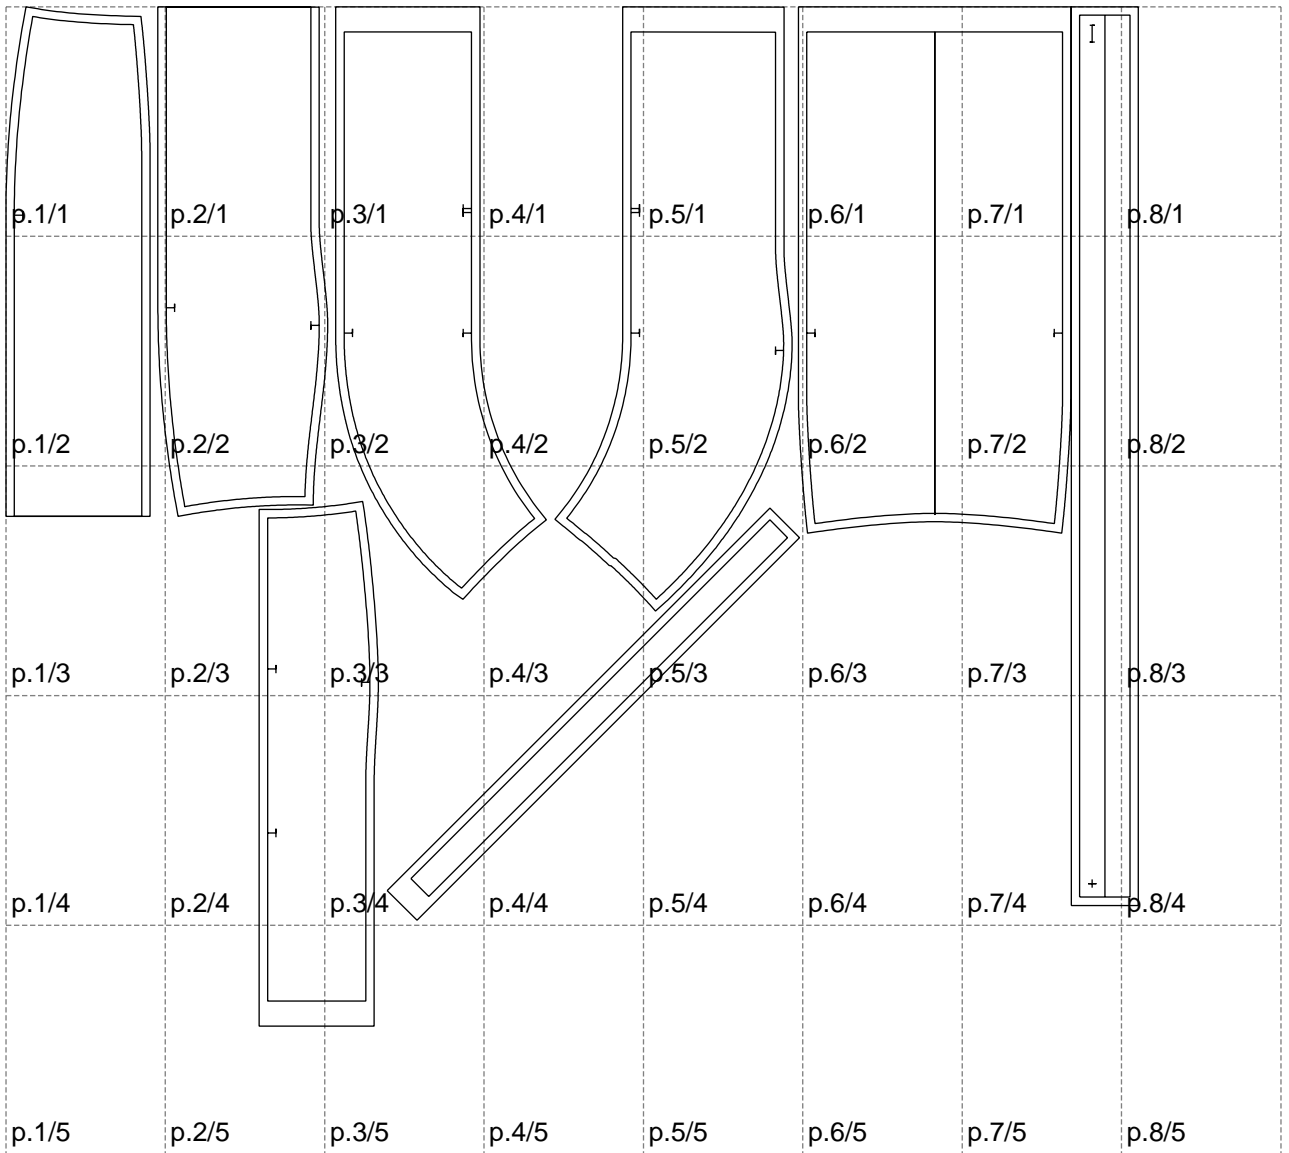

Not for print

Paper size: A4, size:1348.70 x1213.85 mm

# Example

size:1499.00 x1579.19 mm

Maneken =1 ver.0

rz\_1=170

rz\_16=112

rz\_17=96.2

rz\_18=94

rz\_19=120

rz\_20=117

---

. . . . .  
. . . . .  
. . . . .