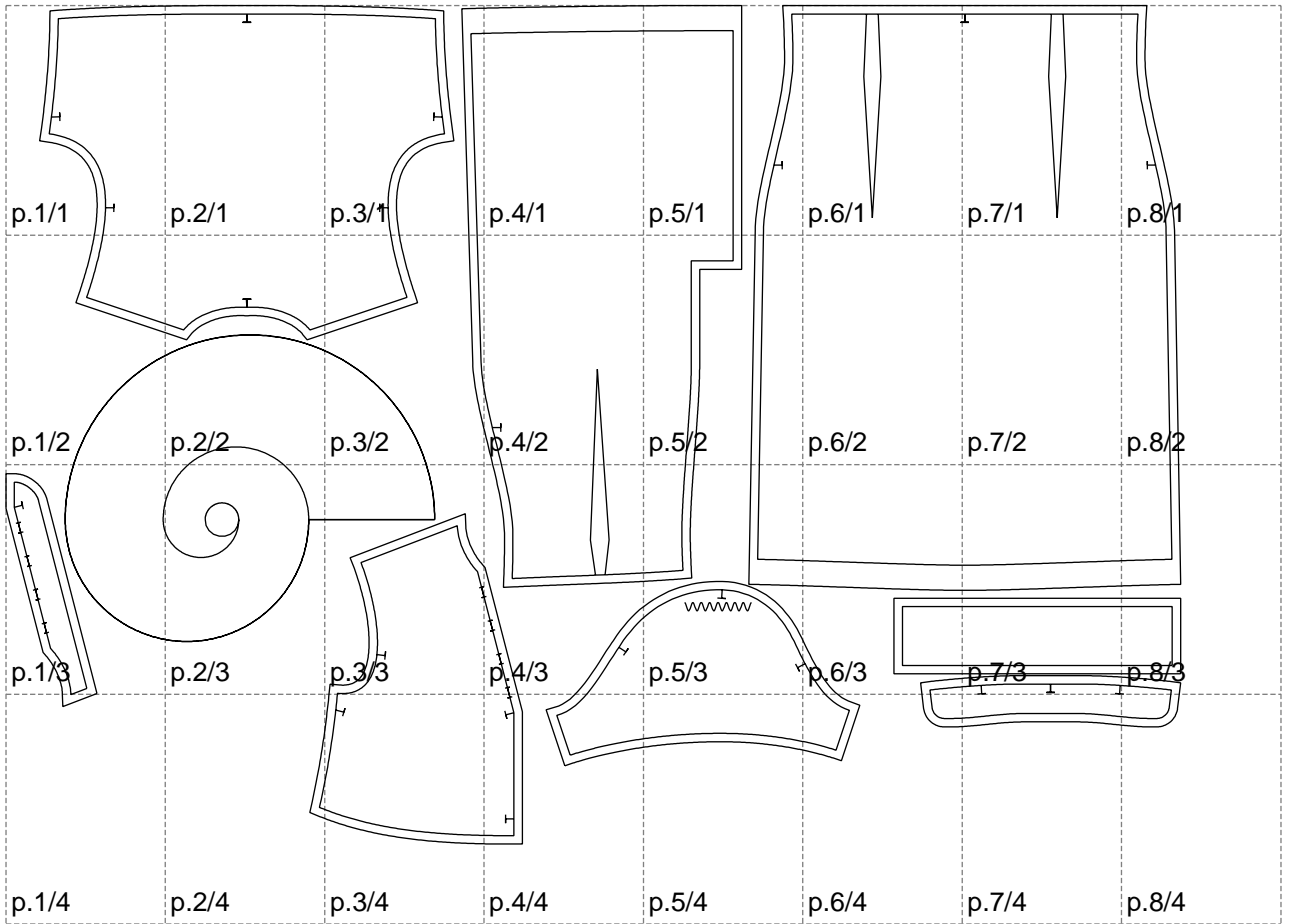

Not for print

Paper size: A4, size:1399.00 x998.51 mm

# Example

size:1499.00 x1339.43 mm

Maneken =1 ver.0

rz\_1=170

rz\_16=88

rz\_17=75.6

rz\_18=67.6

rz\_19=96

rz\_20=94.6

---

. . . . .  
. . . . .  
. . . . .