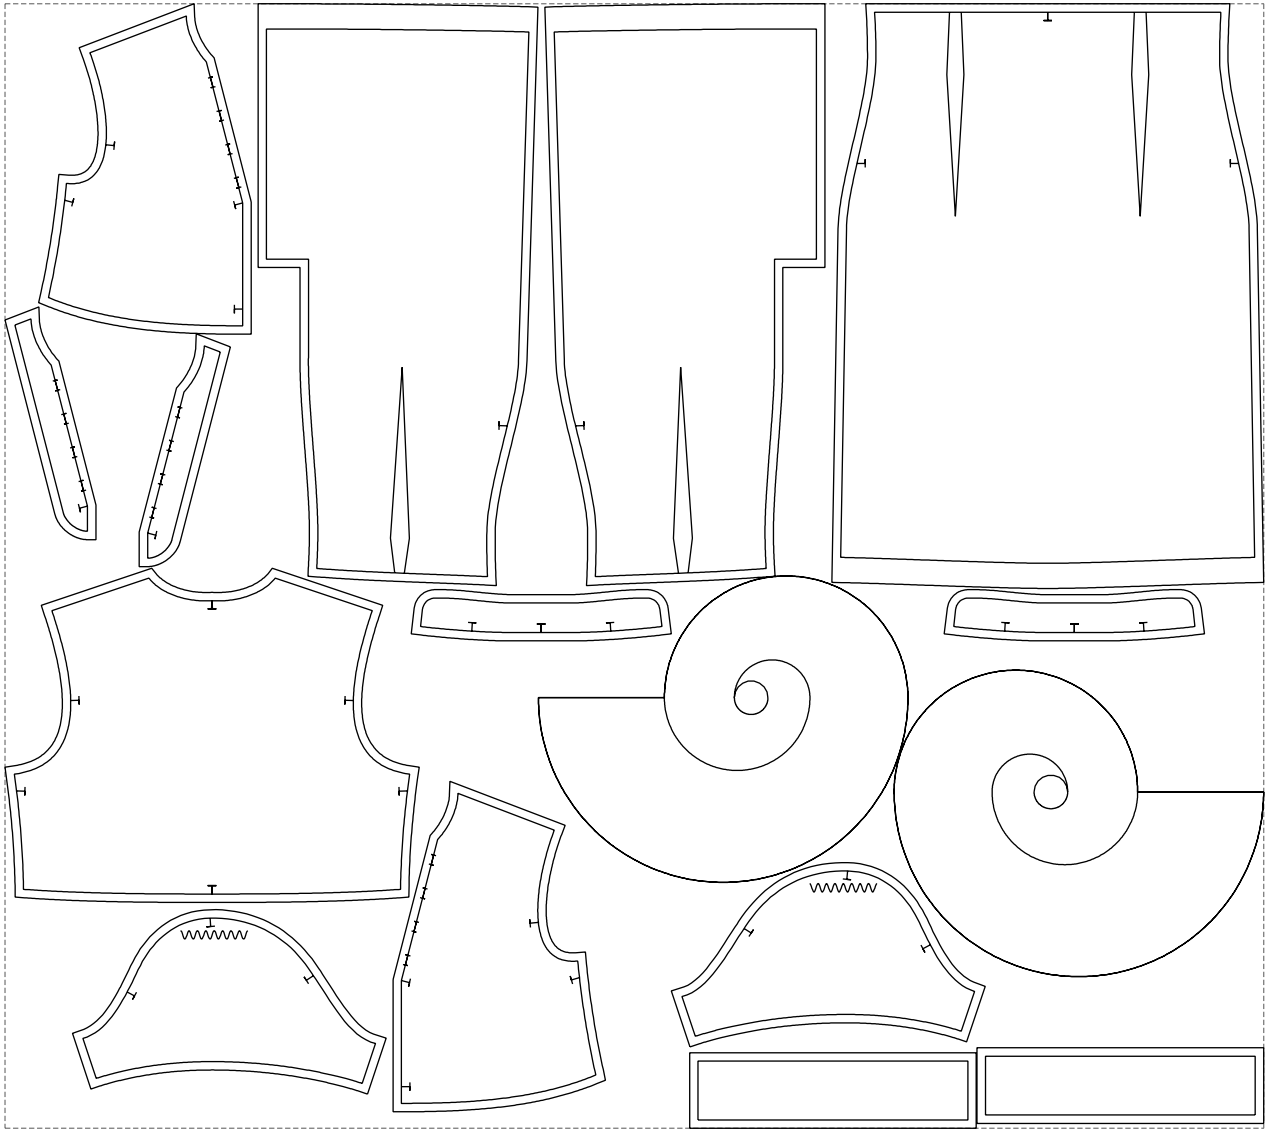

Not for print

Paper size: A4, size:1399.00 x998.51 mm

# Example

size:1499.00 x1339.43 mm

Maneken =1 ver.0

rz\_1=170

rz\_16=88

rz\_17=75.6

rz\_18=67.6

rz\_19=96