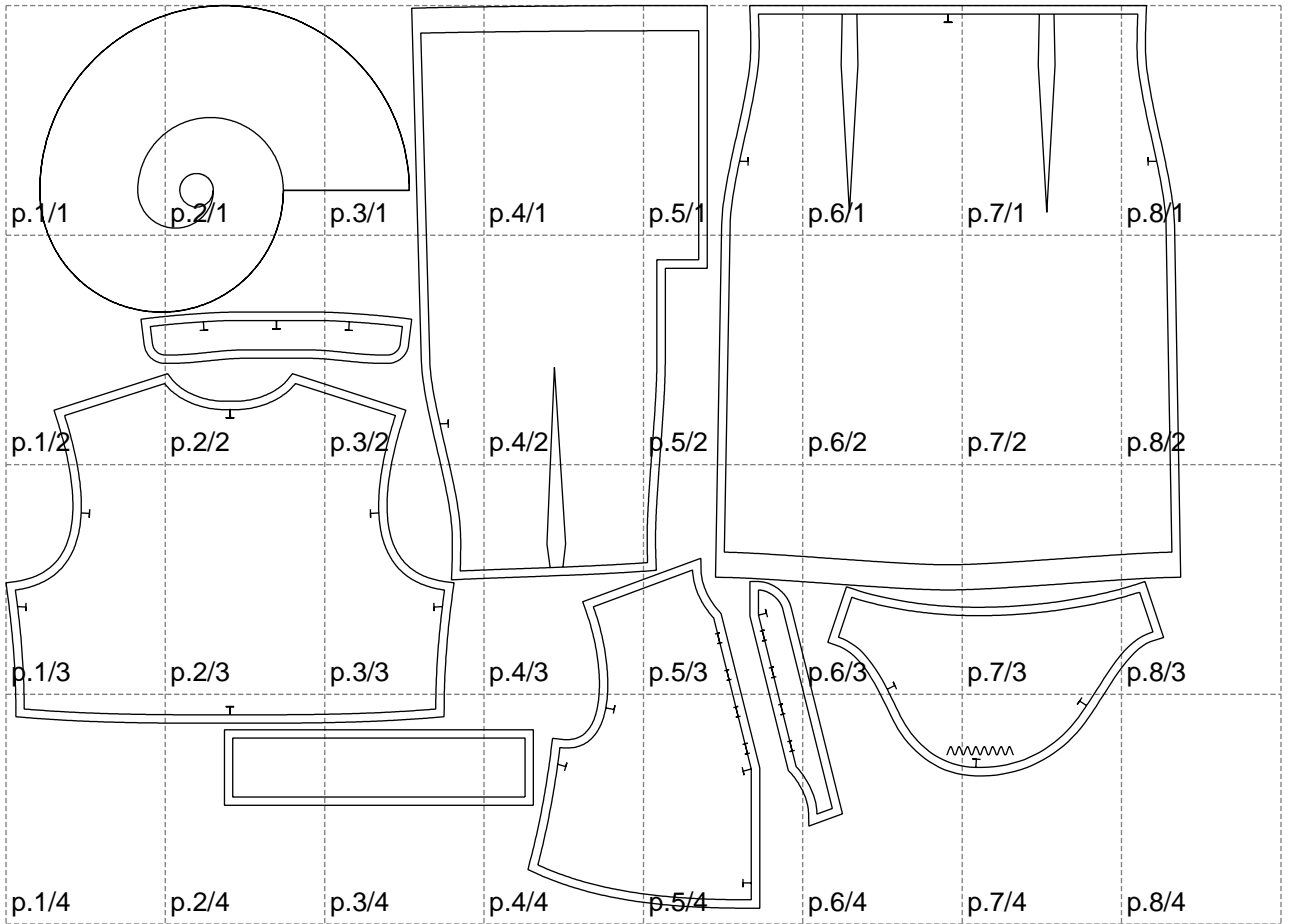

Not for print

Paper size: A4, size:1399.00 x1074.87 mm

# Example

size:1499.00 x1496.48 mm

Maneken =1 ver.0

rz\_1=170

rz\_16=96

rz\_17=82

rz\_18=76

rz\_19=104

rz\_20=101.8

---

. . . . .  
. . . . .  
. . . . .