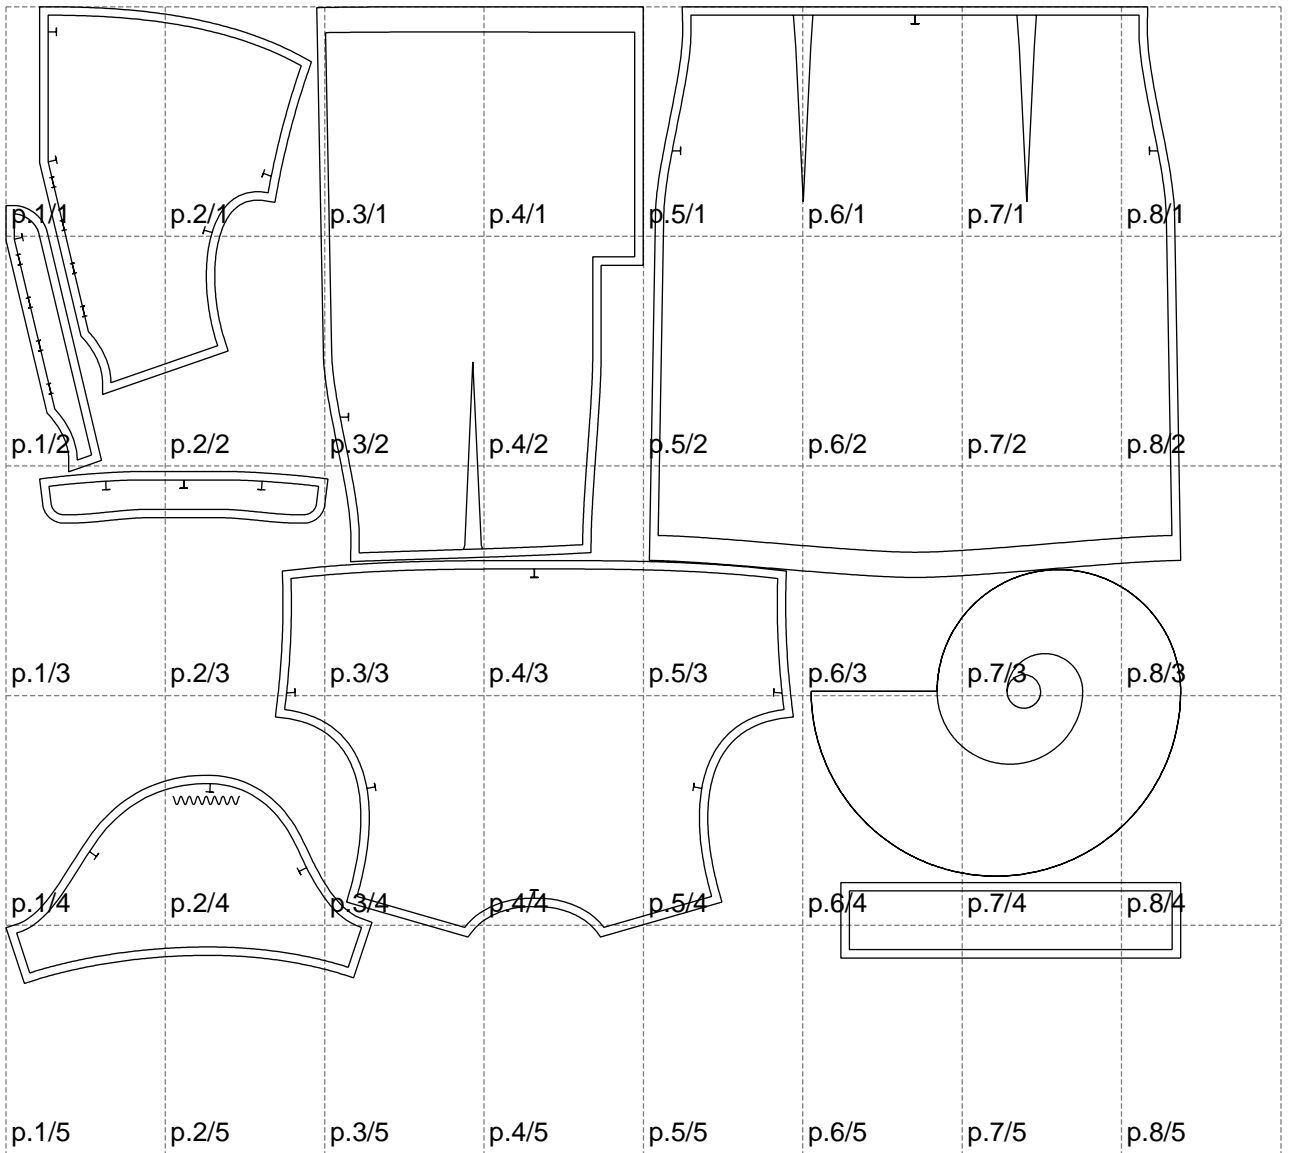

Not for print

Paper size: A4, size:1399.00 x1163.11 mm

# Example

size:1499.00 x1651.20 mm

Maneken =1 ver.0

rz\_1=170

rz\_16=112

rz\_17=96.2

rz\_18=94

rz\_19=120

rz\_20=117

---

. . . . .  
. . . . .  
. . . . .