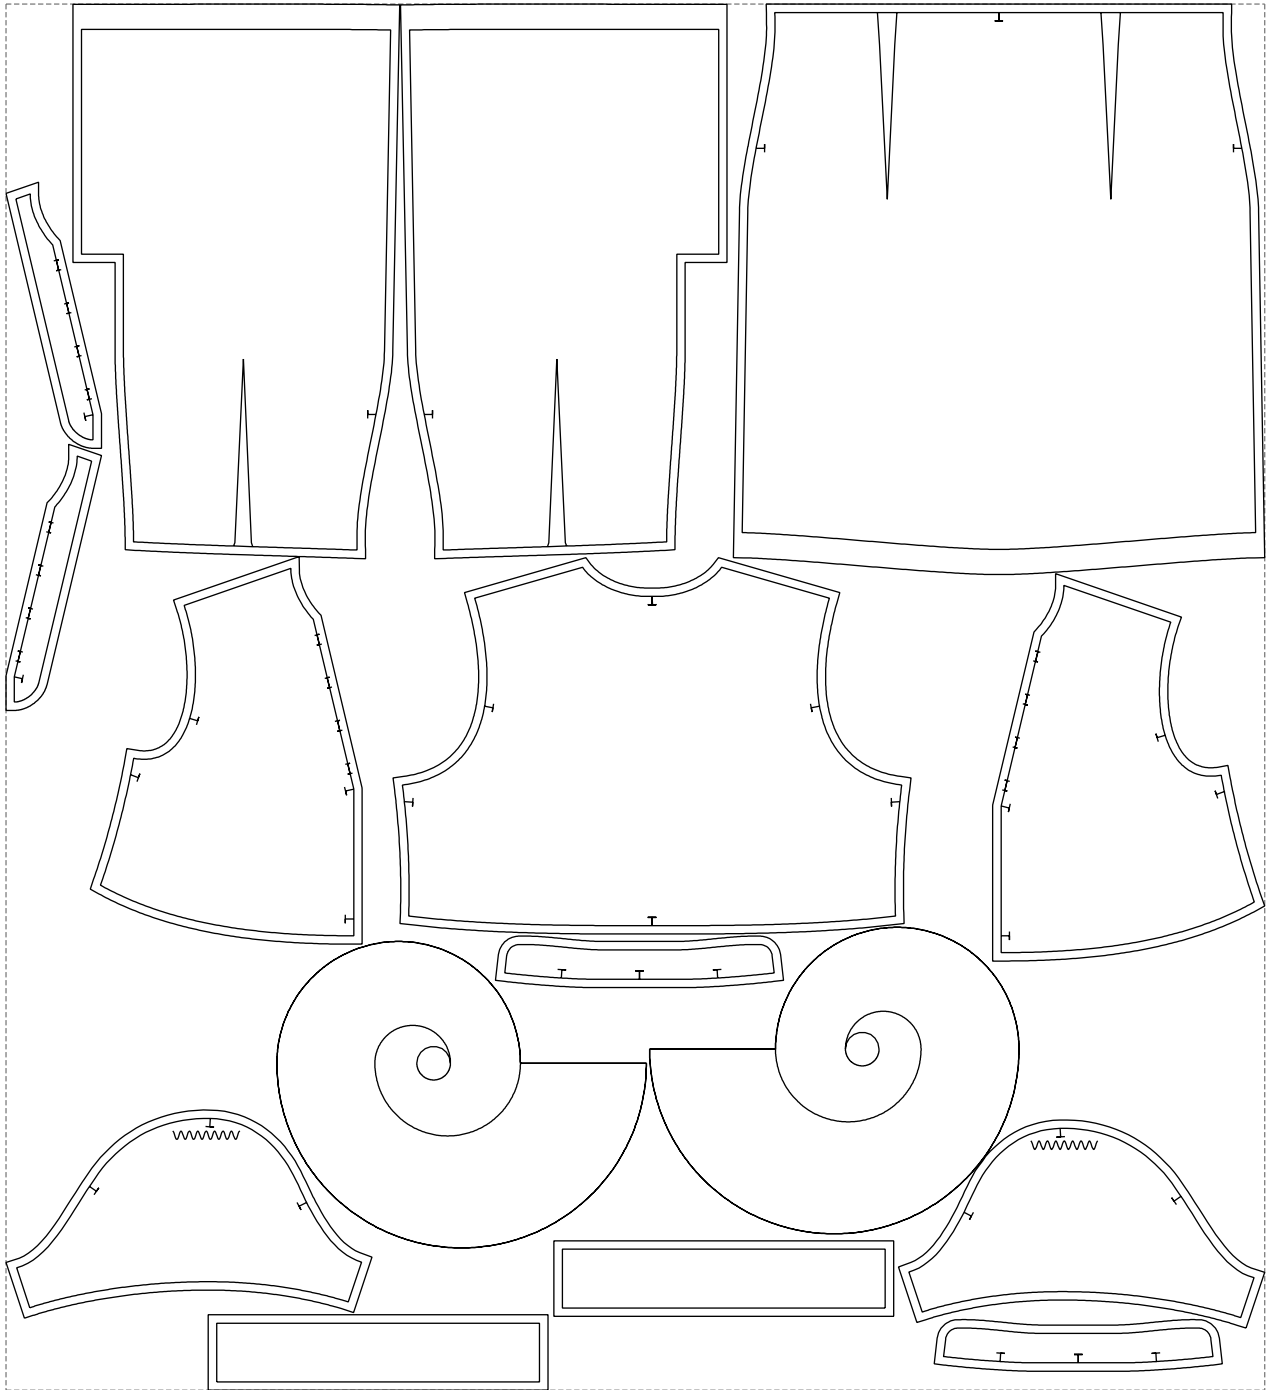

Not for print

Paper size: A4, size:1399.00 x1163.11 mm

# Example

size:1499.00 x1651.20 mm

Maneken =1 ver.0

rz\_1=170

rz\_16=112

rz\_17=96.2

rz\_18=94

rz\_19=120