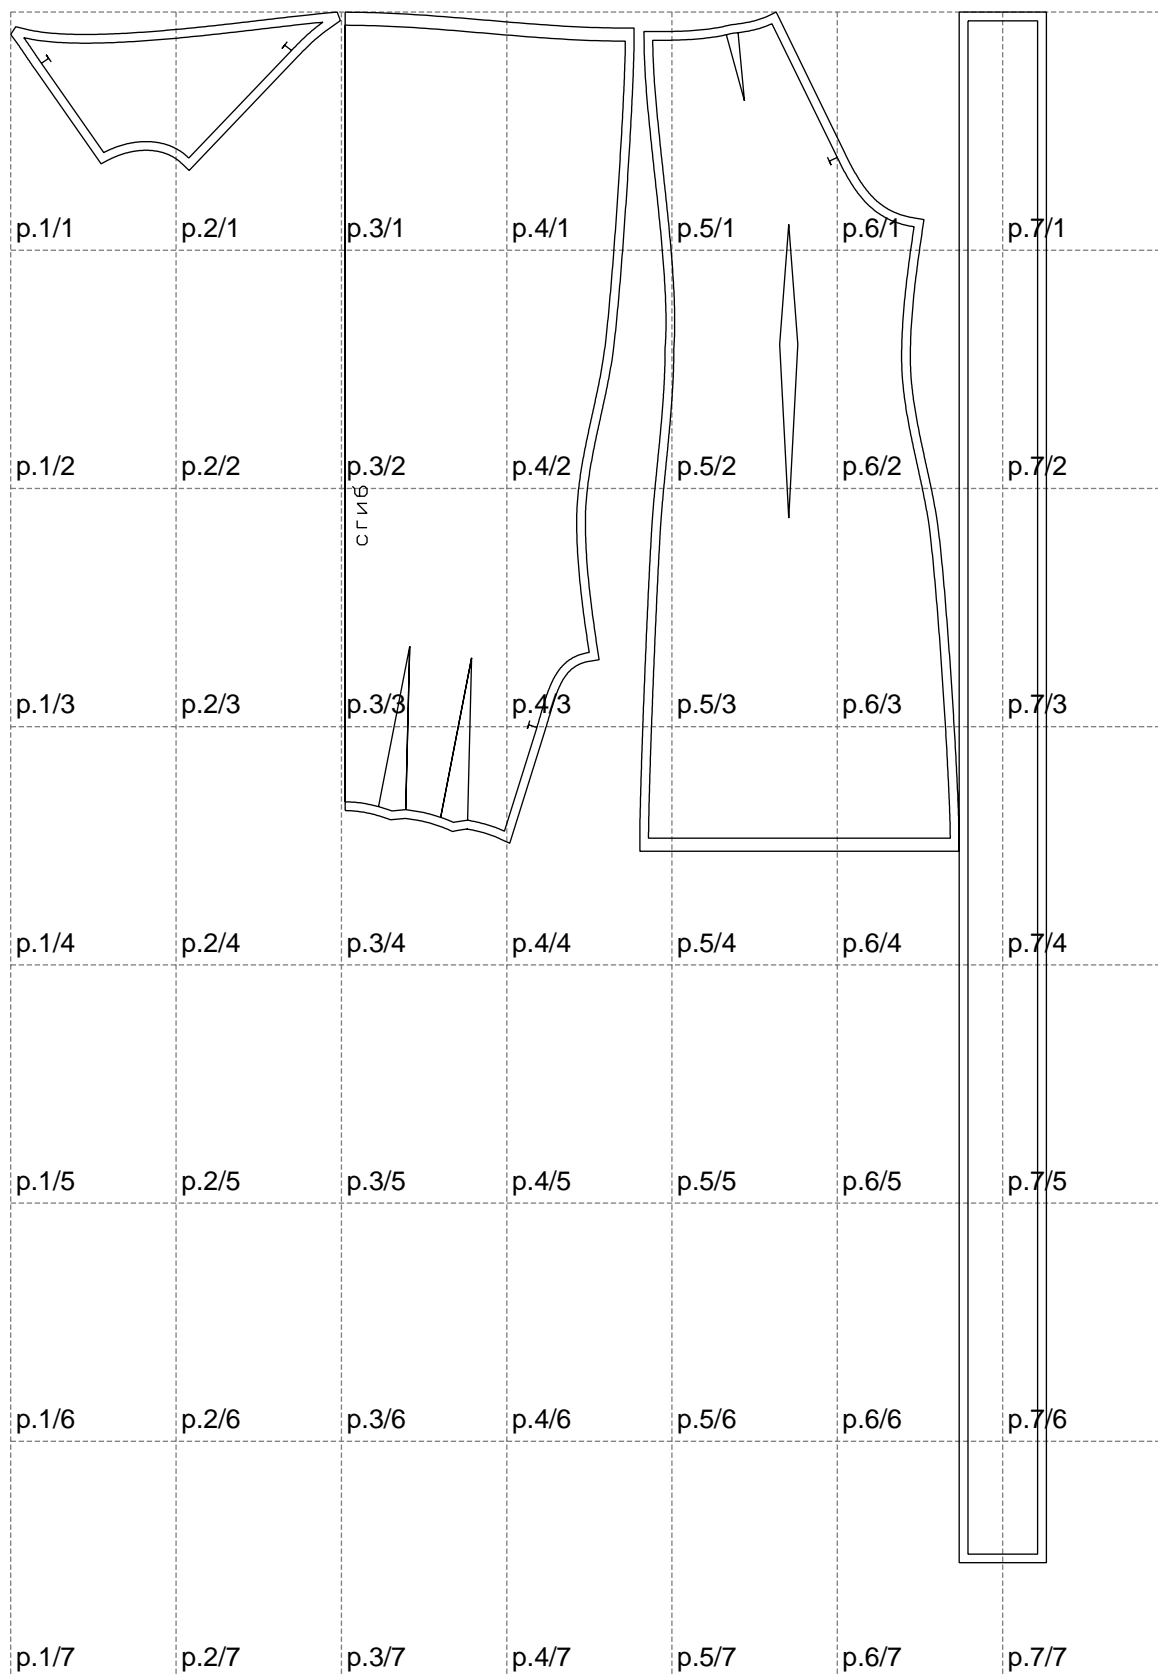

Not for print

Paper size: A4, size:1188.87 x1780.00 mm

# Example

size:1408.80 x1154.31 mm

Maneken =1 ver.0

rz\_1=170

rz\_16=108

rz\_17=92.5

rz\_18=89.2

rz\_19=116

rz\_20=113

---

. . . . .  
. . . . .  
. . . . .