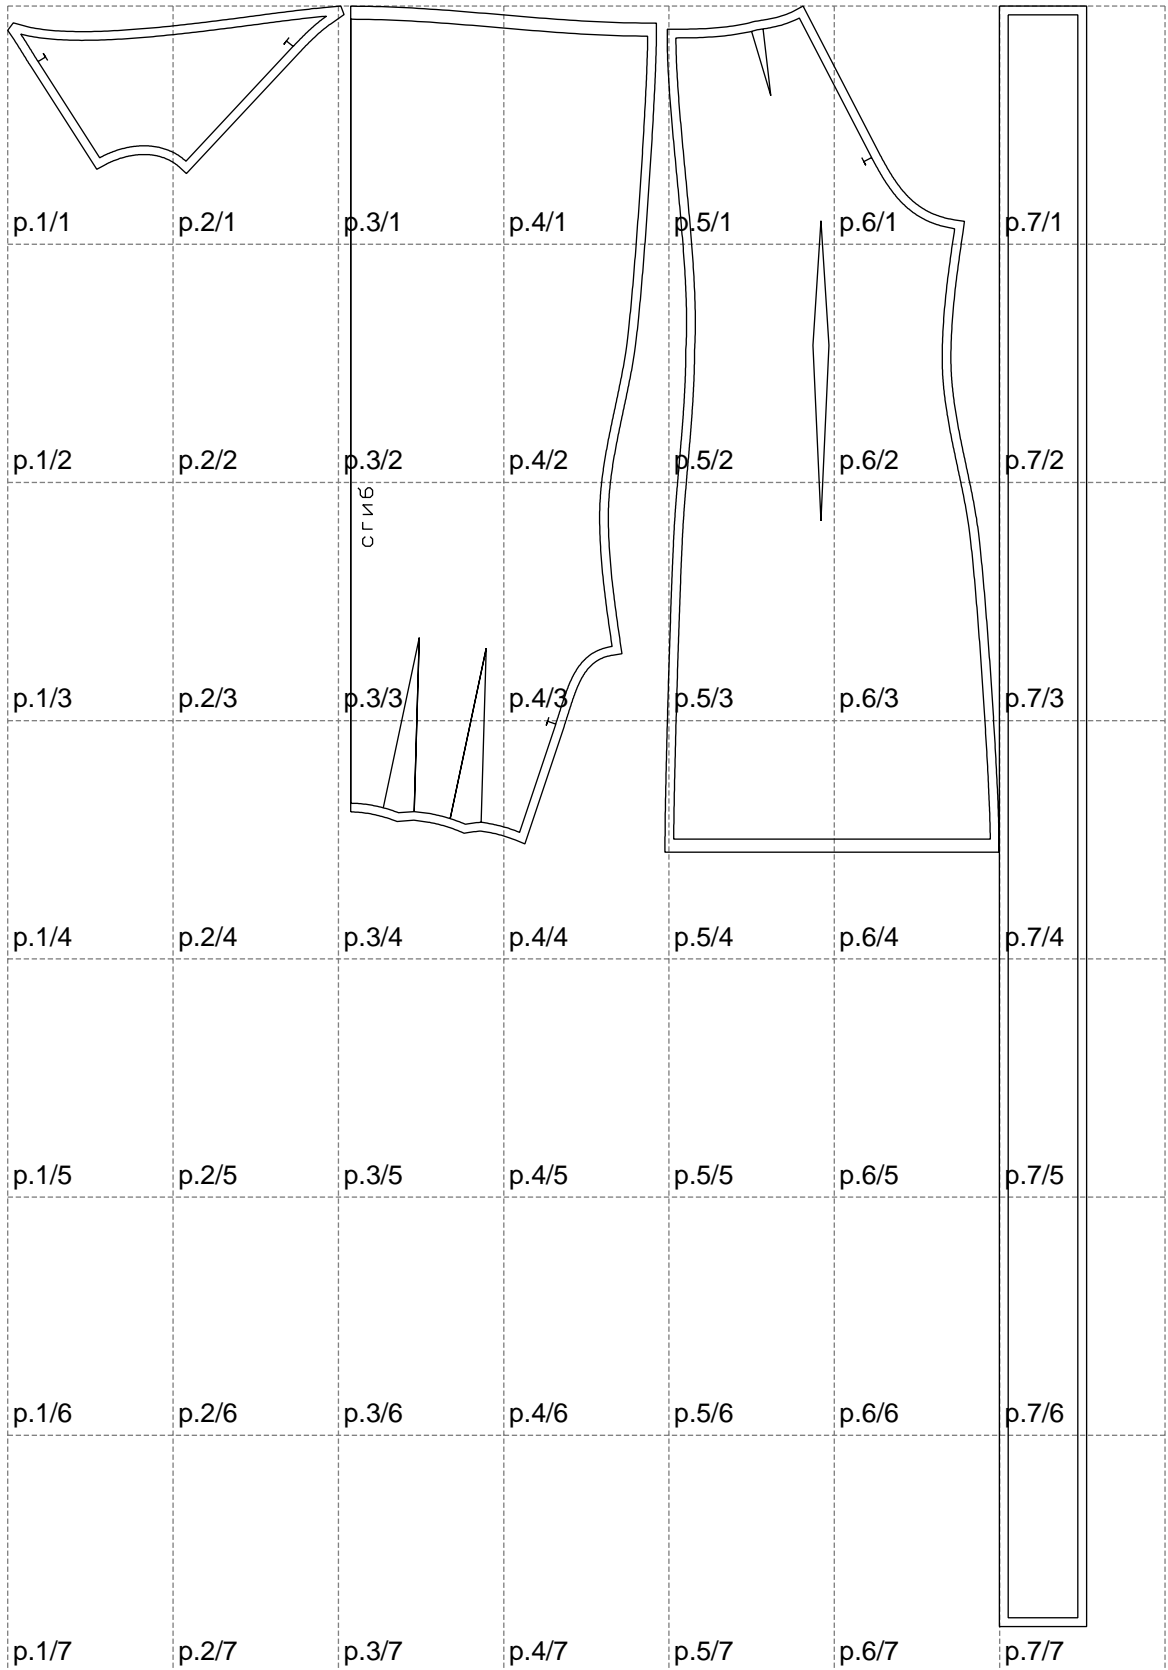

Not for print

Paper size: A4, size:1238.52 x1860.00 mm

# Example

size:1478.90 x1154.55 mm

Maneken =1 ver.0

rz\_1=170

rz\_16=116

rz\_17=100

rz\_18=98.8

rz\_19=124

rz\_20=121

---

. . . . .  
. . . . .  
. . . . .