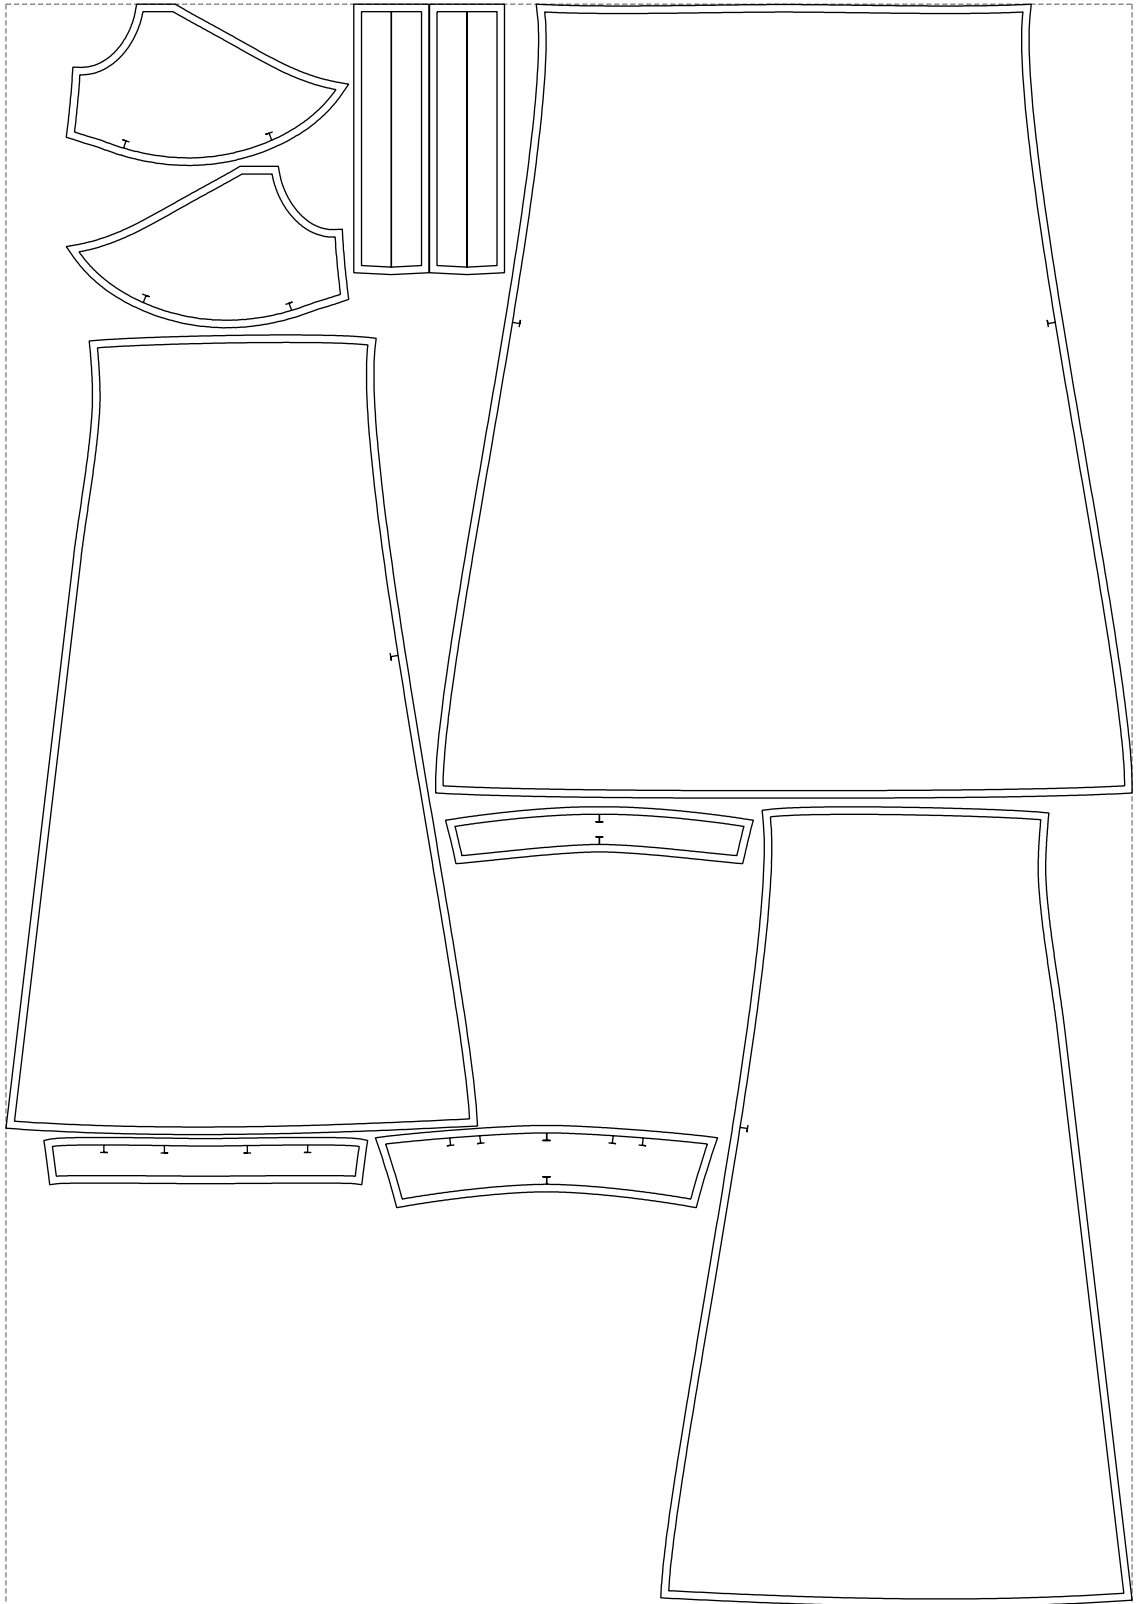

Not for print

Paper size: A4, size:1399.00 x1860.15 mm

# Example

size:1499.00 x2133.45 mm

Maneken =1 ver.0

rz\_1=170

rz\_16=88

rz\_17=75.6

rz\_18=67.6

rz\_19=96

rz\_20=94.6

---

. . . . .  
. . . . .  
. . . . .