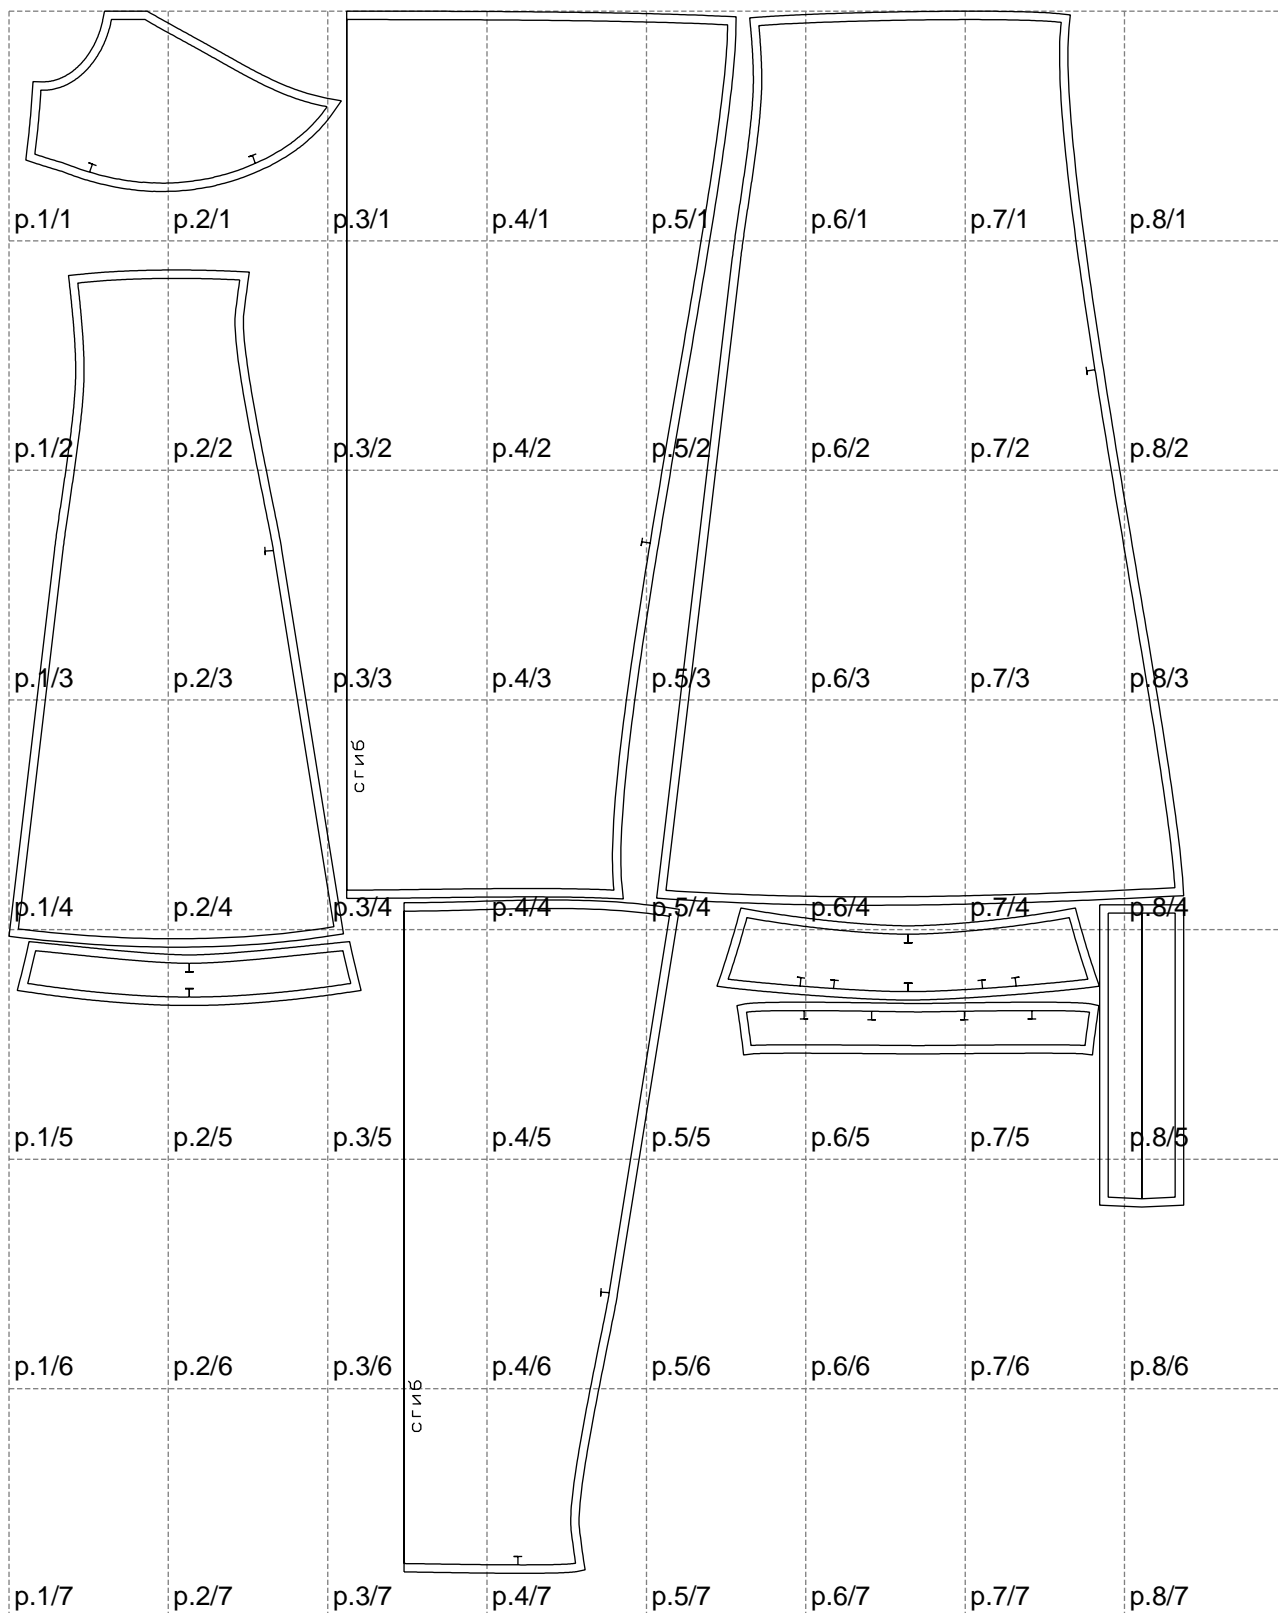

Not for print

Paper size: A4, size:1399.00 x1860.15 mm

# Example

size:1499.00 x2133.45 mm

Maneken =1 ver.0

rz\_1=170

rz\_16=88

rz\_17=75.6

rz\_18=67.6

rz\_19=96

rz\_20=94.6

---

. . . . .  
. . . . .  
. . . . .