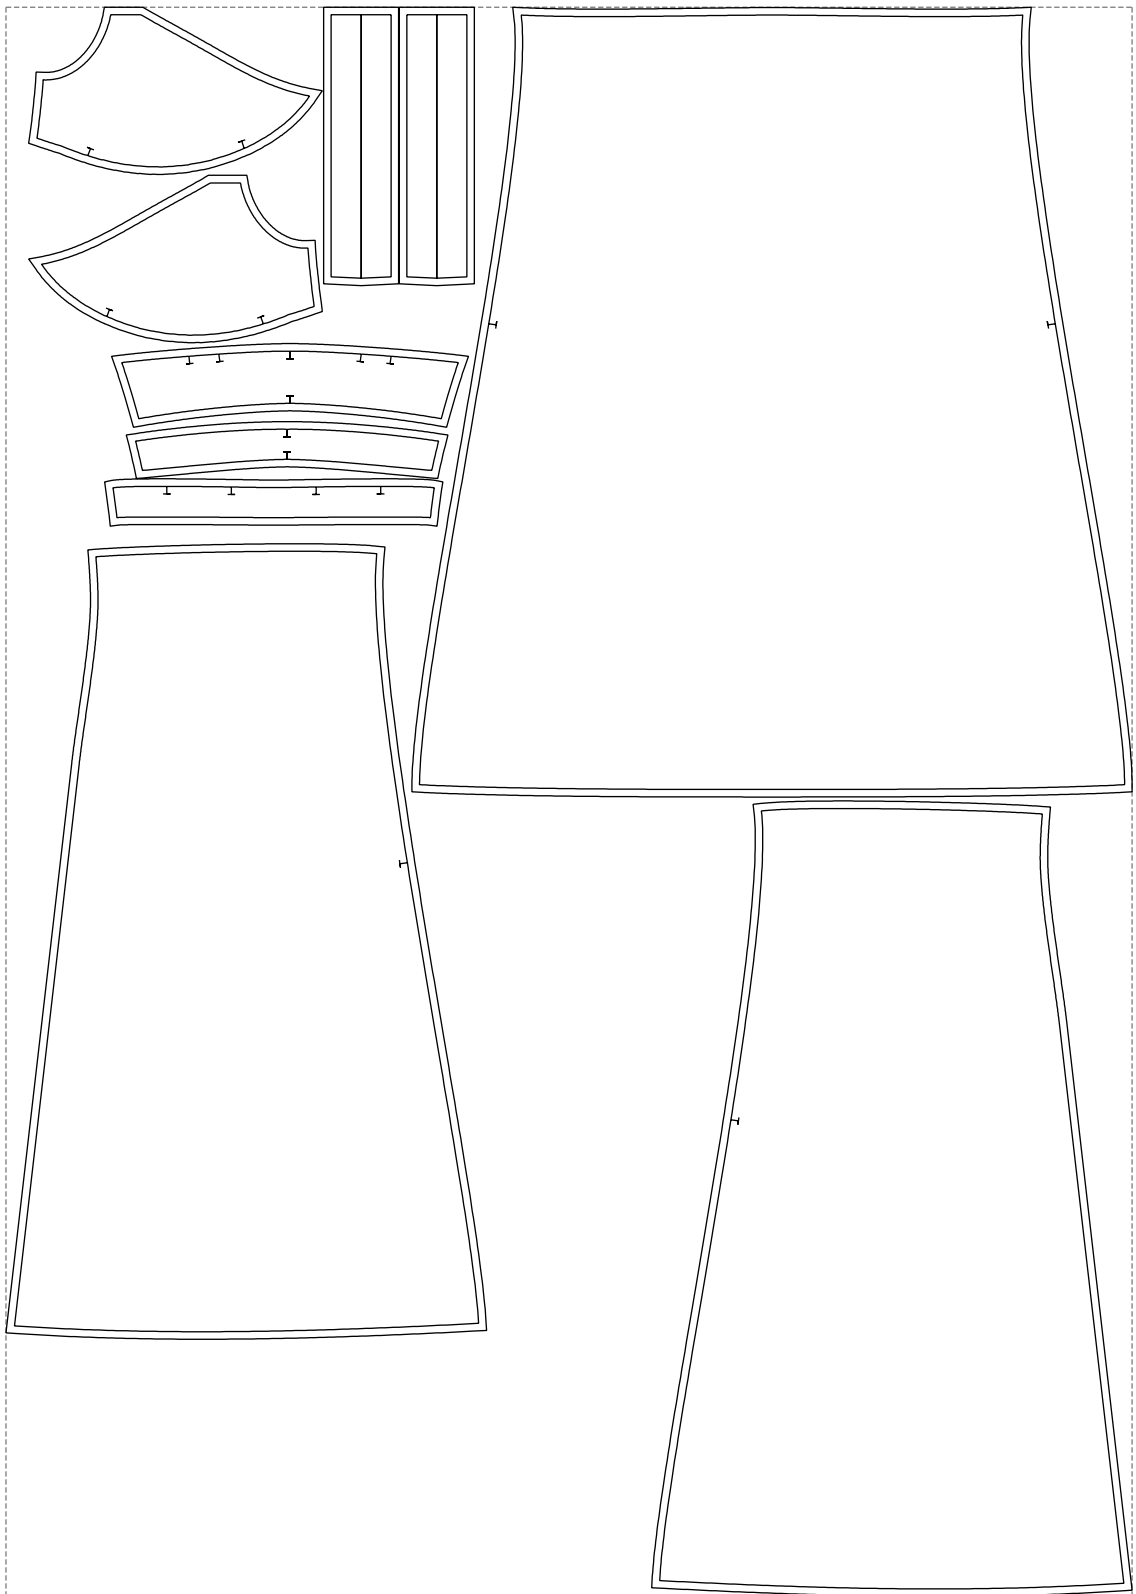

Not for print

Paper size: A4, size:1399.00 x1852.07 mm

Example

size:1499.00 x2116.10 mm

Maneken =1 ver.0

rz_1=170

rz_16=92

rz_17=78.8

rz_18=71.8

rz_19=100

rz_20=98.1

.
.
.