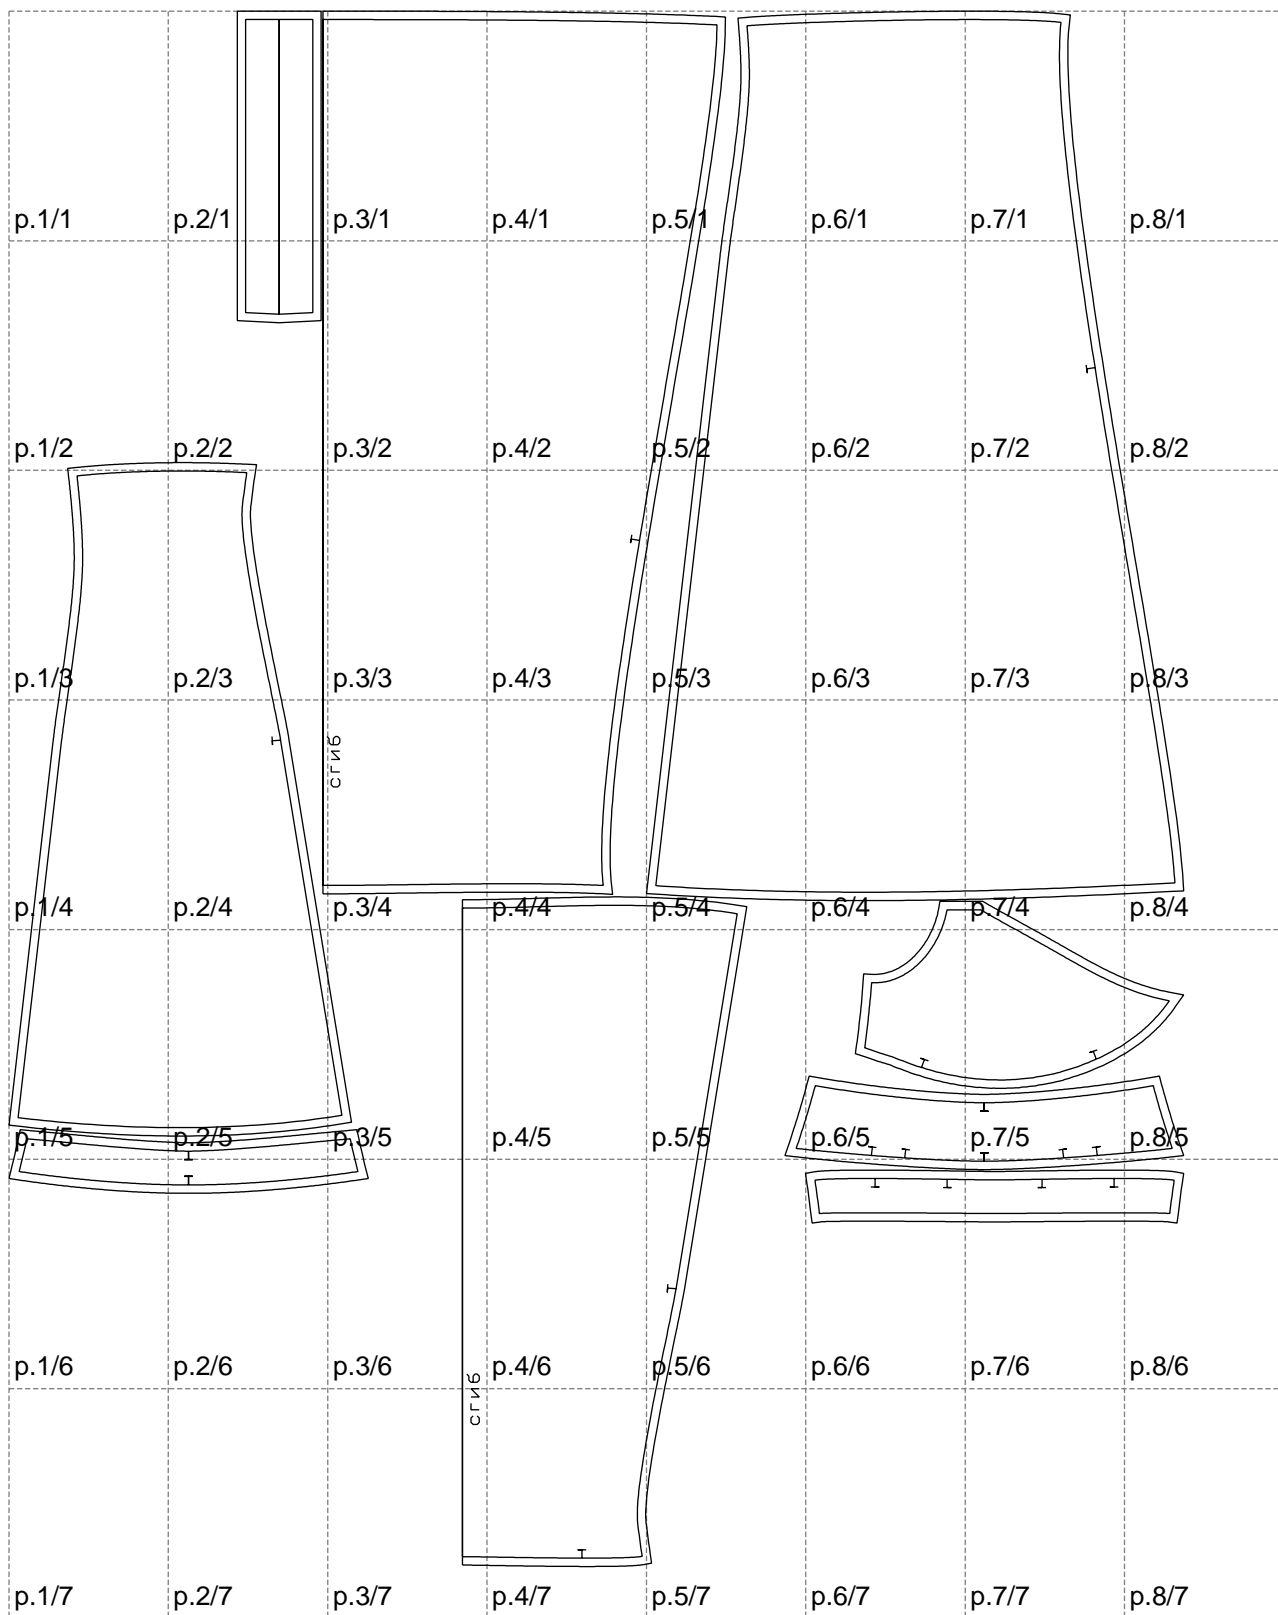

Not for print

Paper size: A4, size:1399.00 x1852.07 mm

Example

size:1499.00 x2116.10 mm

Maneken =1 ver.0

rz_1=170

rz_16=92

rz_17=78.8

rz_18=71.8

rz_19=100

rz_20=98.1

.
.
.