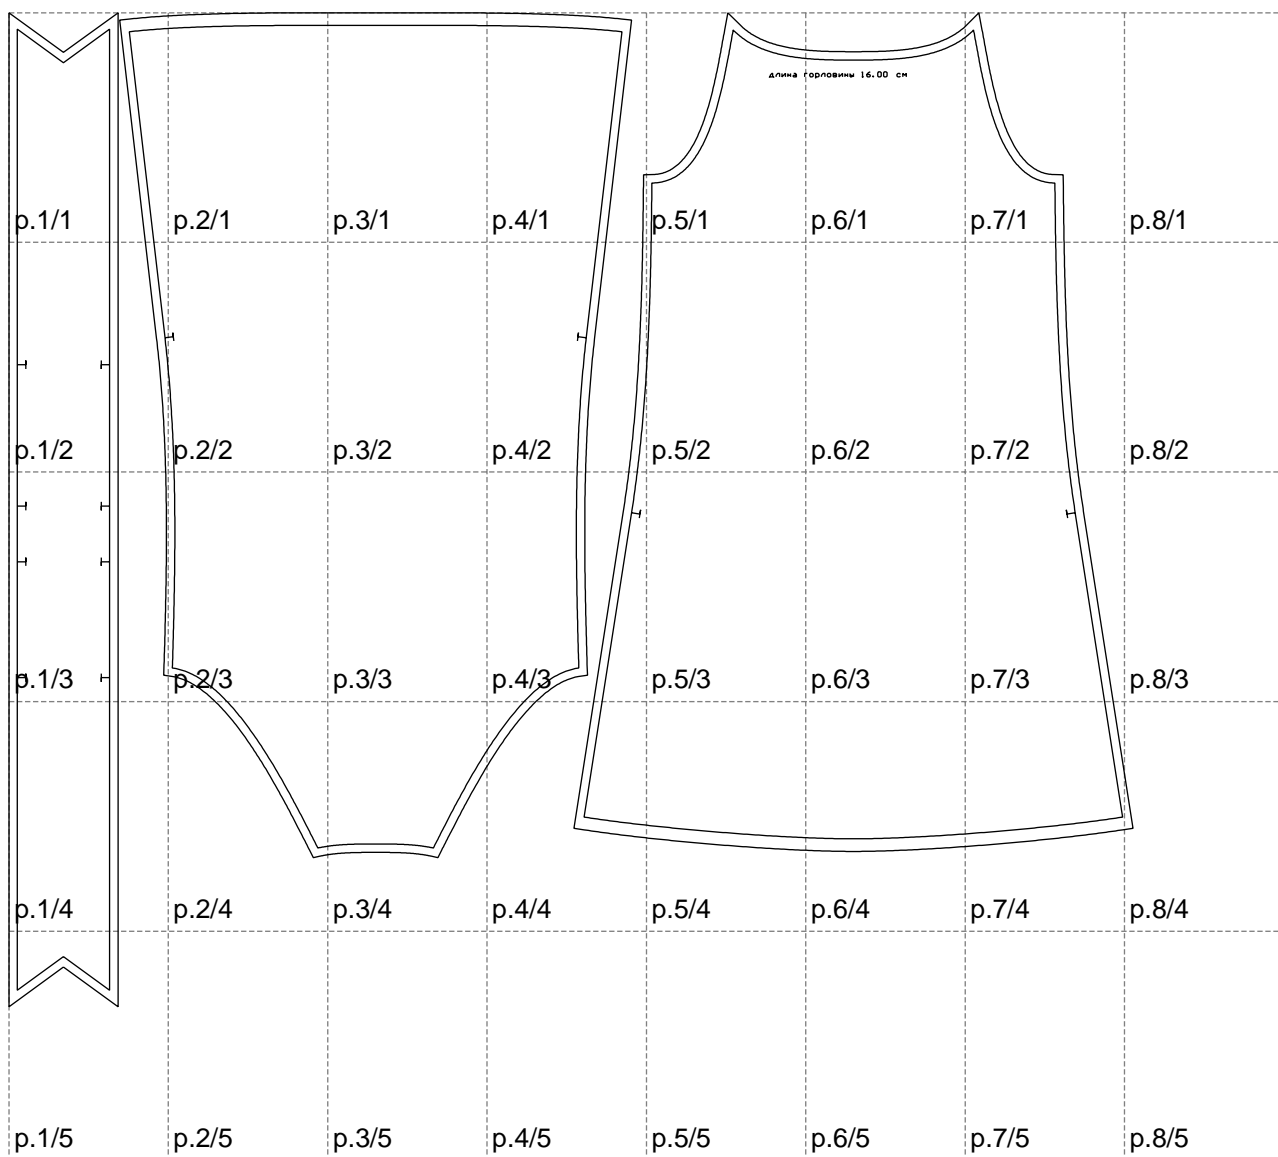

Not for print

Paper size: A4, size:1338.57 x1183.55 mm

Example

size:1408.40 x1183.55 mm

Maneken =1 ver.0

rz_1=170

rz_16=92

rz_17=78.8

rz_18=71.8

rz_19=100

rz_20=98.1

.
.
.