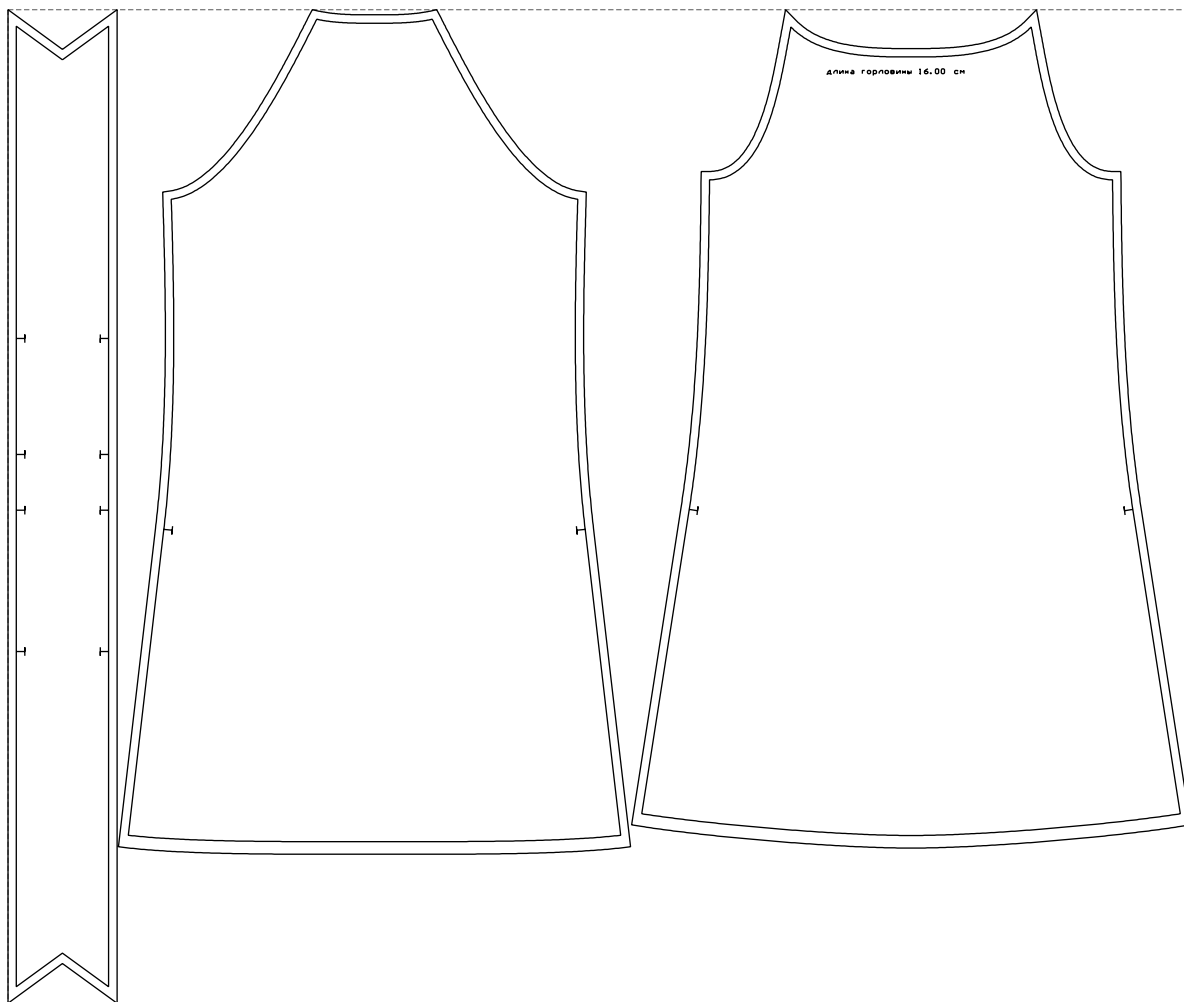

Not for print

Paper size: A4, size:1338.57 x1183.55 mm

Example

size:1408.40 x1183.55 mm

Maneken =1 ver.0

rz_1=170

rz_16=92

rz_17=78.8

rz_18=71.8

rz_19=100

rz_20=98.1

.
.
.