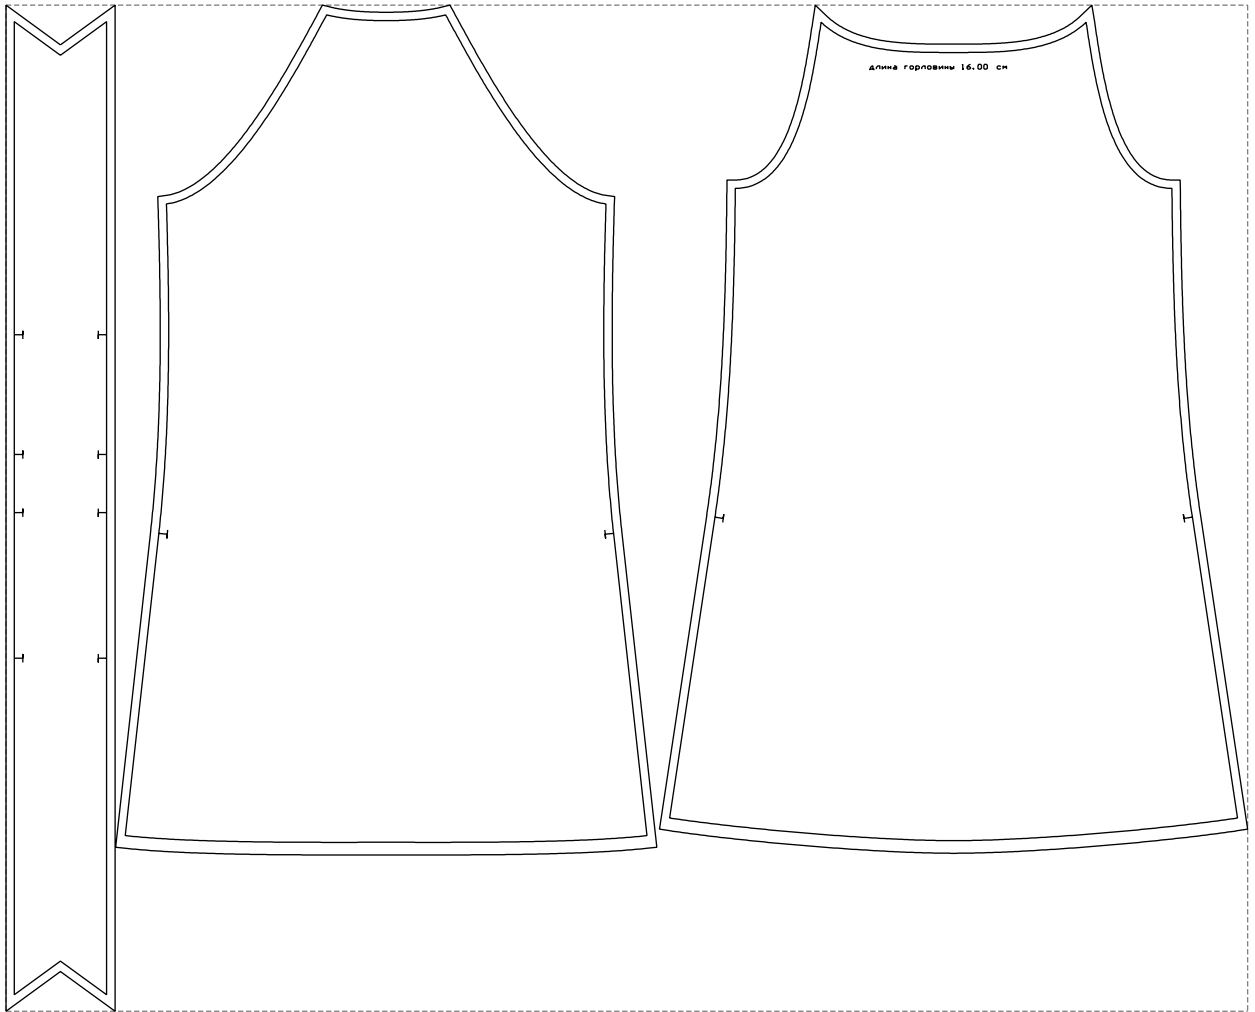

Not for print

Paper size: A4, size:1399.00 x1378.47 mm

# Example

size:1478.87 x1198.44 mm

Maneken =1 ver.0

rz\_1=170

rz\_16=100

rz\_17=85.4

rz\_18=80.2

rz\_19=108

rz\_20=105.4

---

. . . . .  
. . . . .  
. . . . .