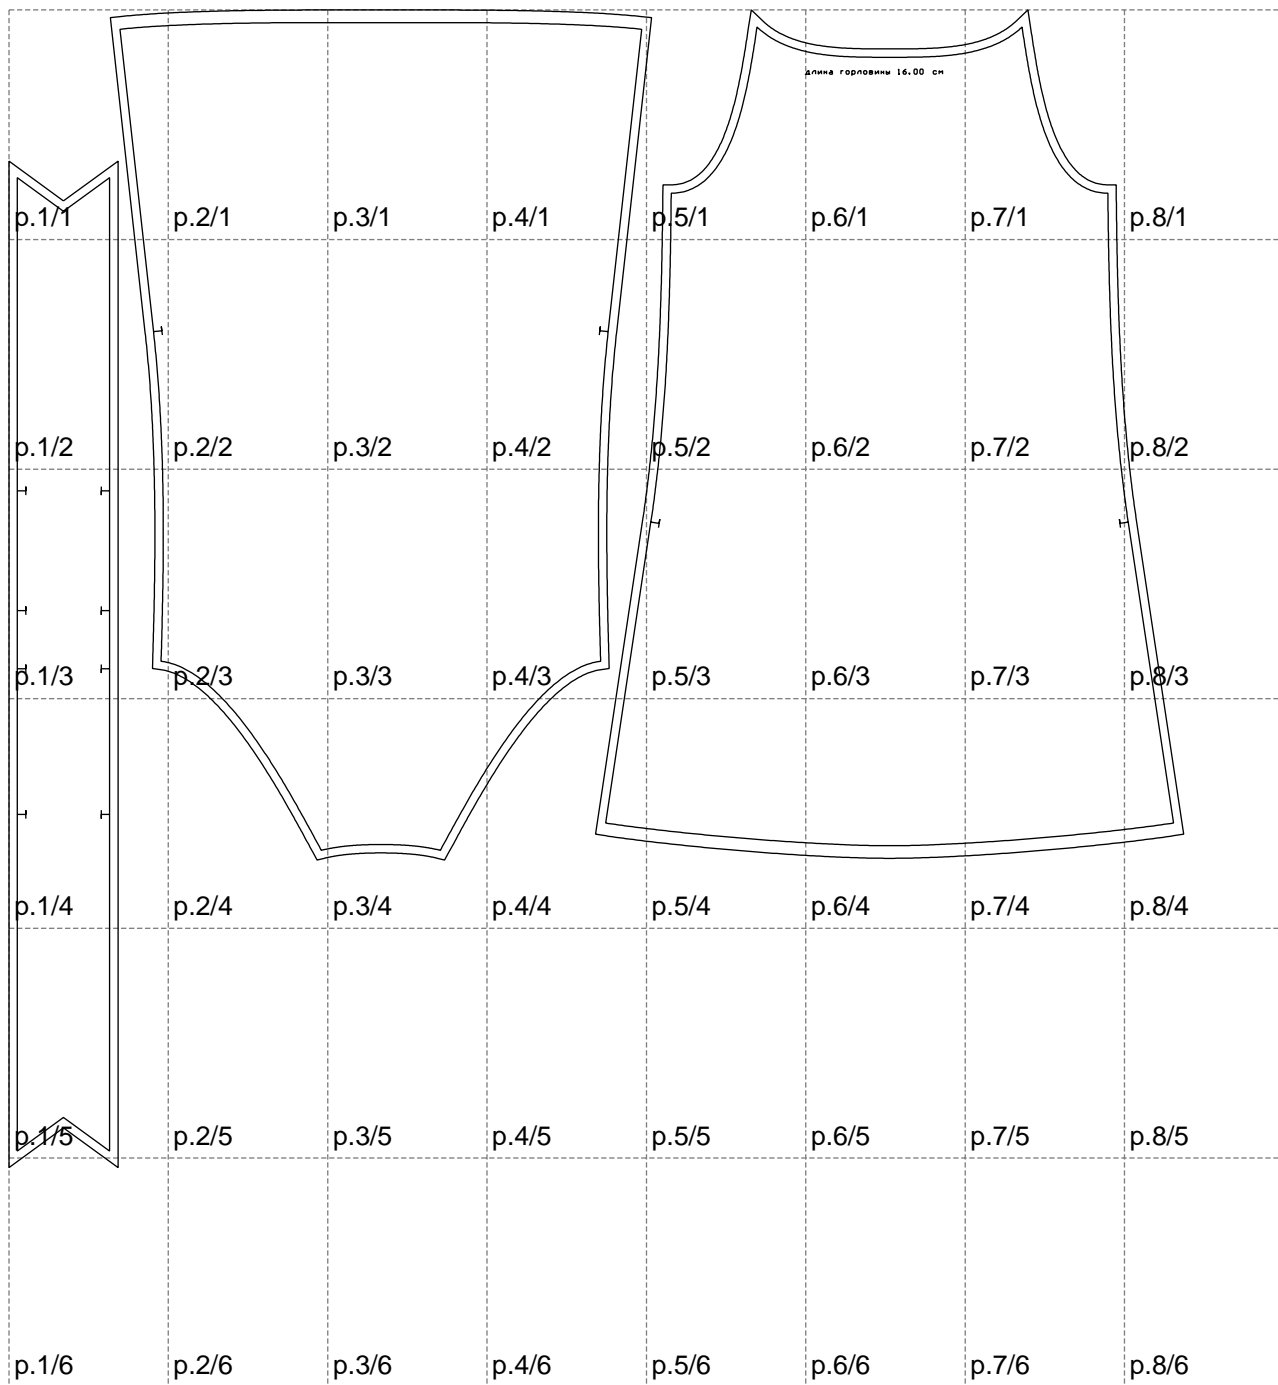

Not for print

Paper size: A4, size:1399.00 x1378.47 mm

# Example

size:1478.87 x1198.44 mm

Maneken =1 ver.0

rz\_1=170

rz\_16=100

rz\_17=85.4

rz\_18=80.2

rz\_19=108

rz\_20=105.4

---

. . . . .  
. . . . .  
. . . . .