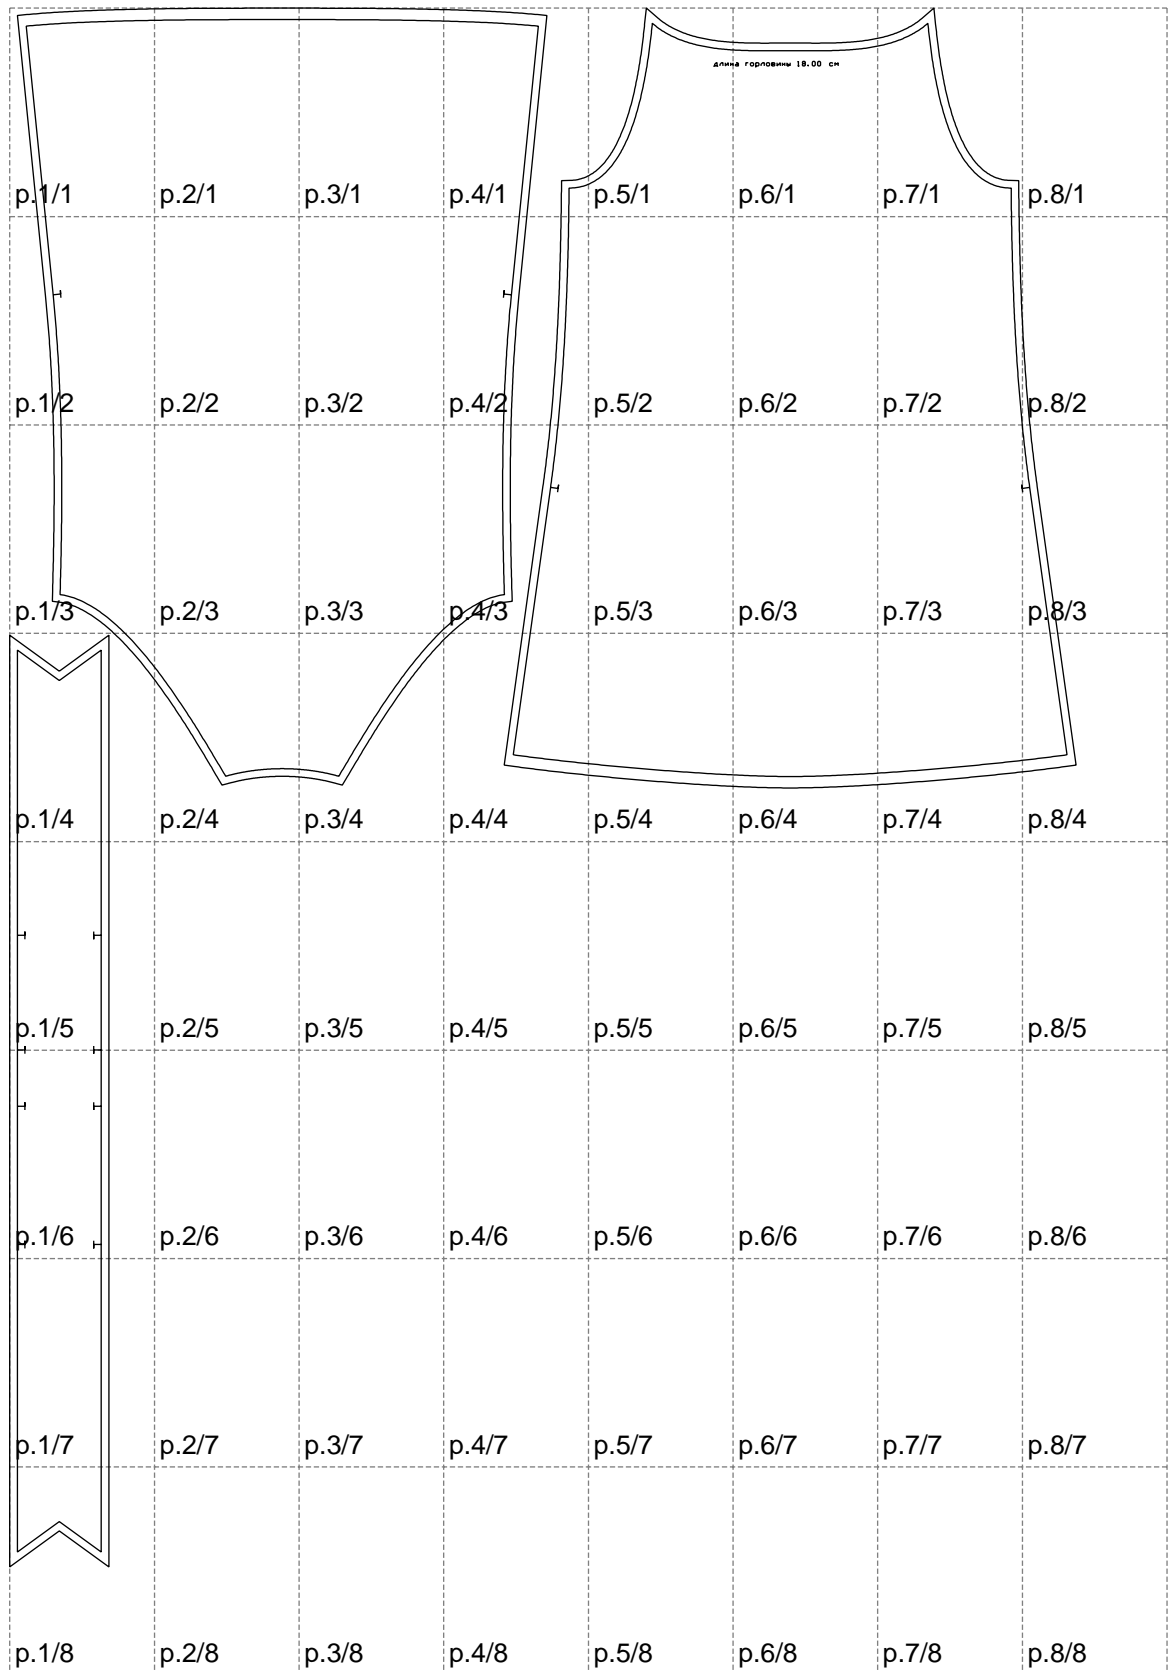

Not for print

Paper size: A4, size:1399.00 x2044.96 mm

# Example

size:1448.74 x2233.51 mm

Maneken =1 ver.0

rz\_1=170

rz\_16=112

rz\_17=96.2

rz\_18=94

rz\_19=120

rz\_20=117

---

. . . . .  
. . . . .  
. . . . .