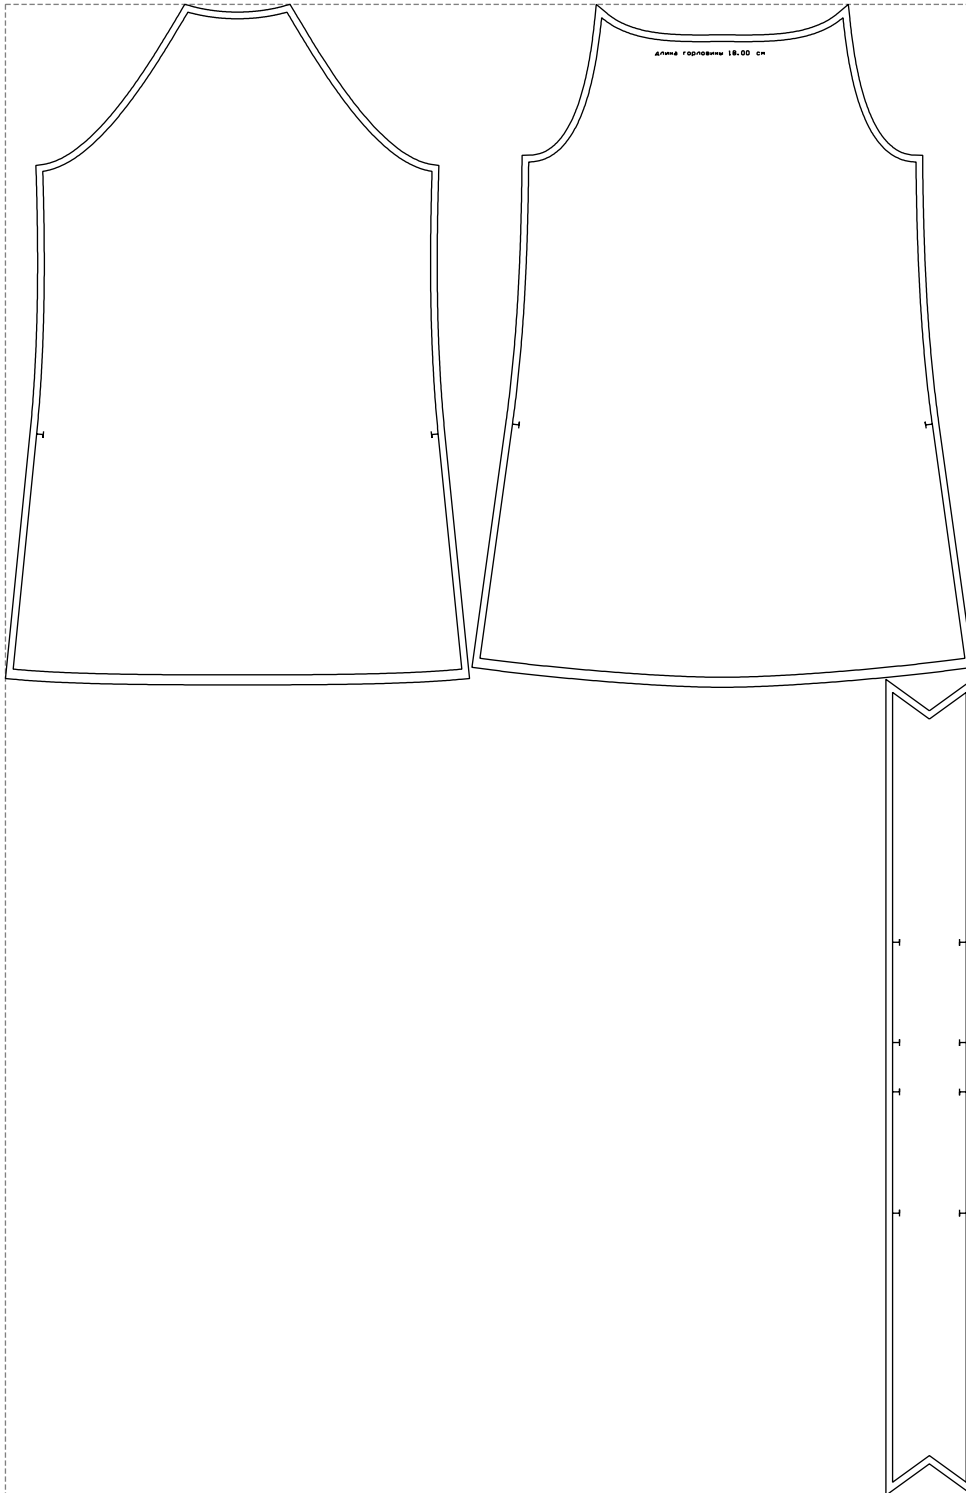

Not for print

Paper size: A4, size:1399.00 x2044.96 mm

# Example

size:1448.74 x2233.51 mm

Maneken =1 ver.0

rz\_1=170

rz\_16=112

rz\_17=96.2

rz\_18=94

rz\_19=120