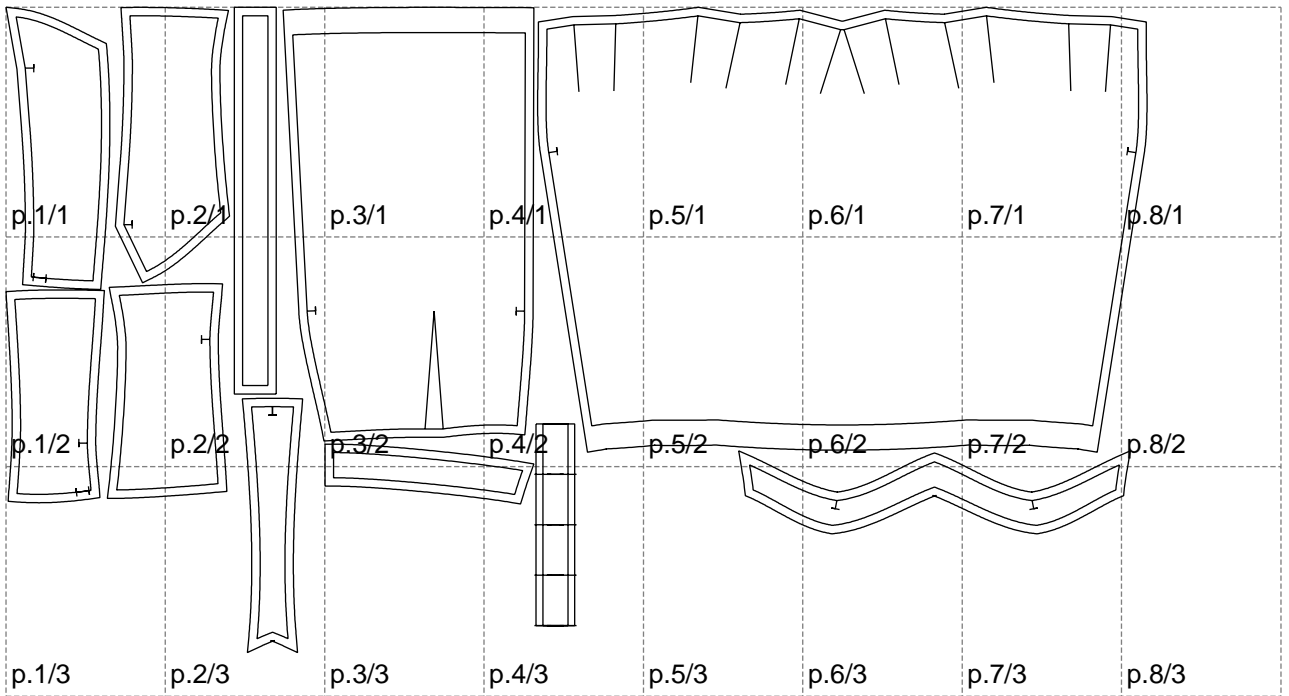

Not for print

Paper size: A4, size:1358.94 x768.17 mm

# Example

size:1480.96 x994.88 mm

Maneken =1 ver.0

rz\_1=170

rz\_16=92

rz\_17=78.8

rz\_18=71.8

rz\_19=100

rz\_20=98.1

---

. . . . .  
. . . . .  
. . . . .