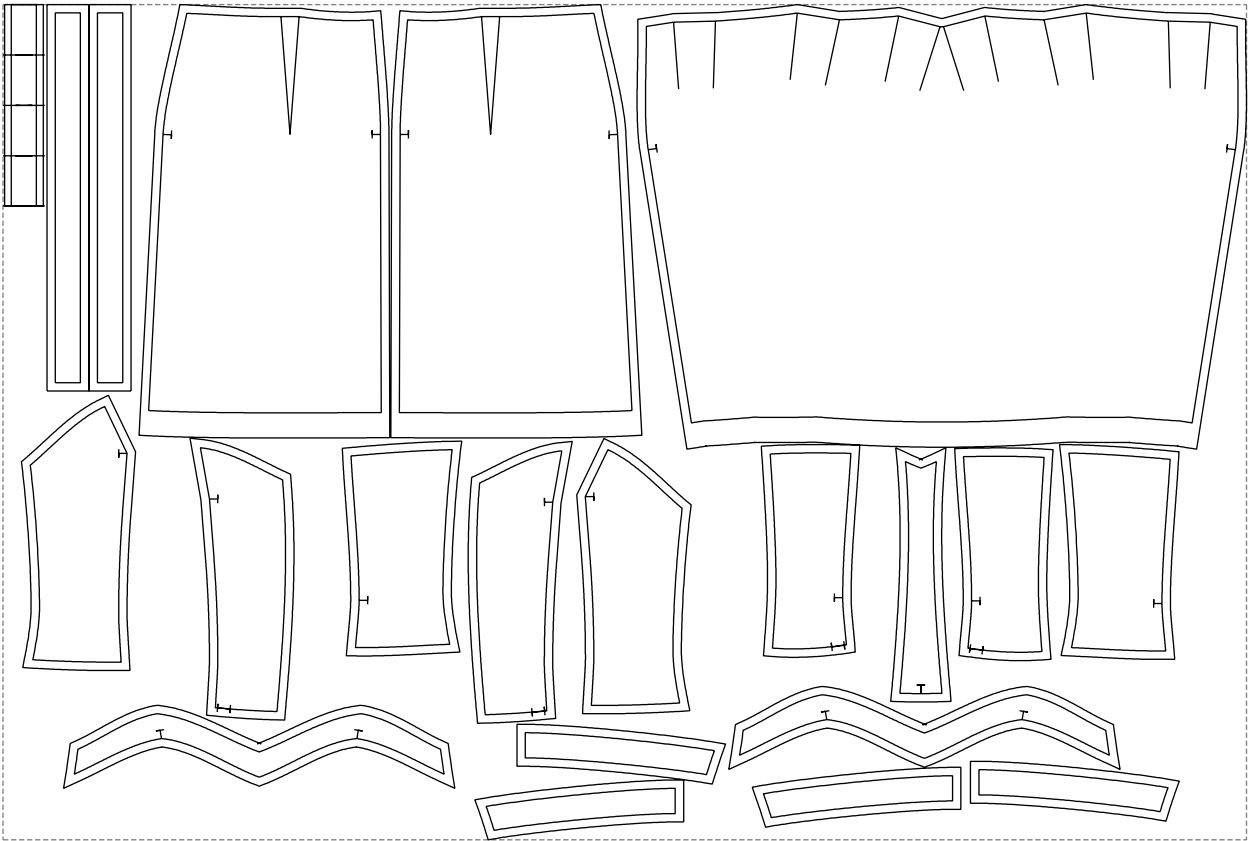

Not for print

Paper size: A4, size:1358.94 x768.17 mm

# Example

size:1480.96 x994.88 mm

Maneken =1 ver.0

rz\_1=170

rz\_16=92

rz\_17=78.8

rz\_18=71.8

rz\_19=100