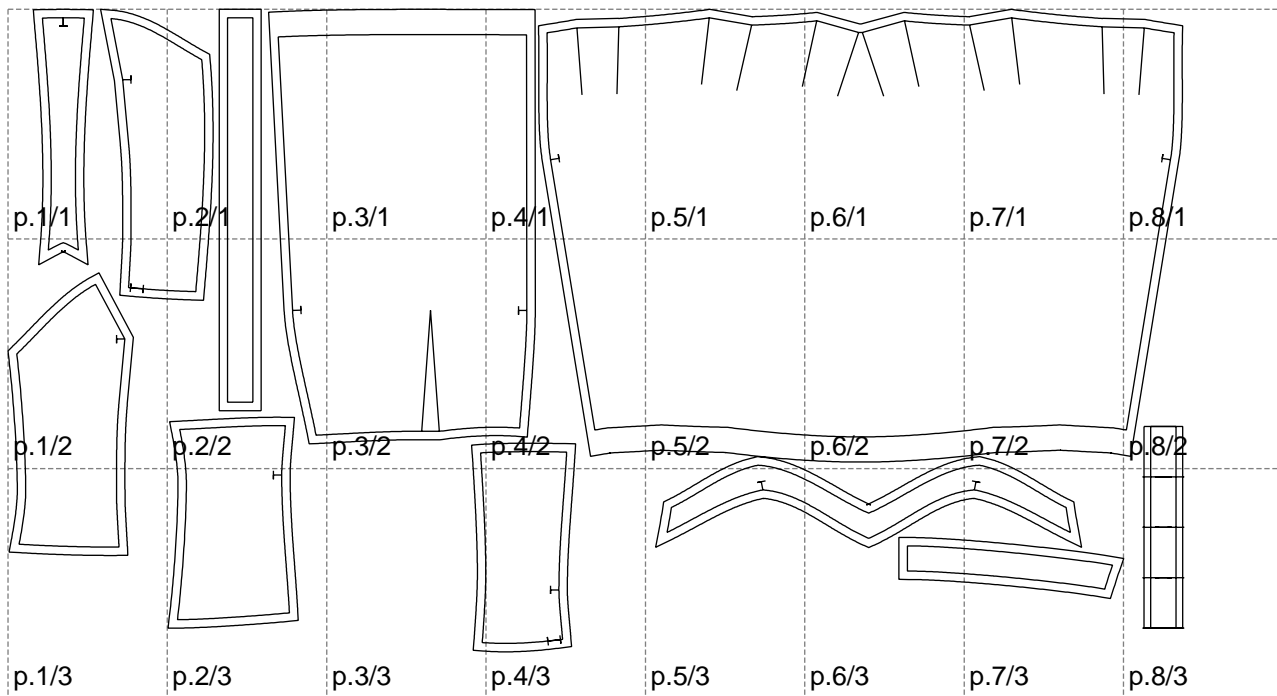

Not for print

Paper size: A4, size:1401.00 x765.02 mm

Example

size:1458.75 x1034.72 mm

Maneken =1 ver.0

rz_1=170

rz_16=100

rz_17=85.4

rz_18=80.2

rz_19=108

rz_20=105.4

.
.
.