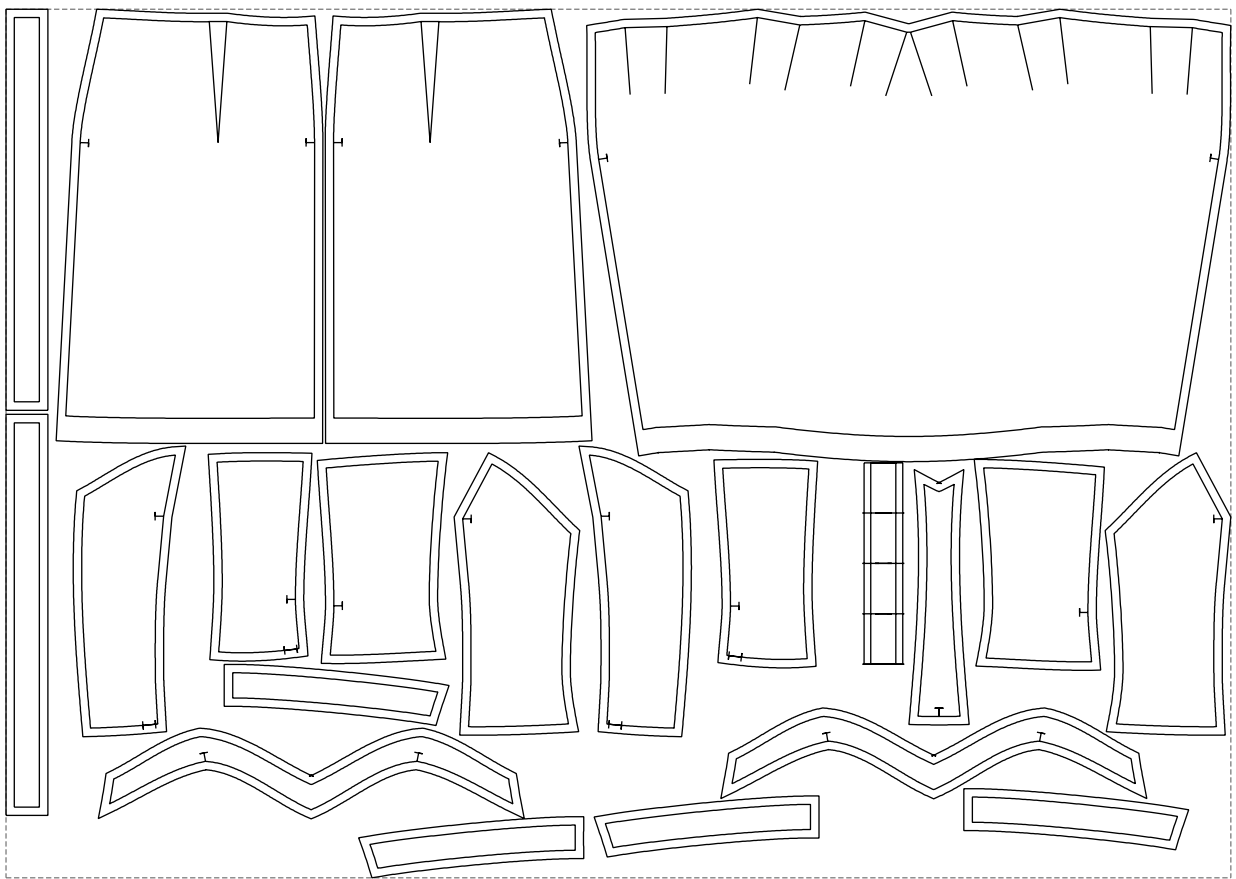

Not for print

Paper size: A4, size:1401.00 x765.02 mm

Example

size:1458.75 x1034.72 mm

Maneken =1 ver.0

rz_1=170

rz_16=100

rz_17=85.4

rz_18=80.2

rz_19=108

rz_20=105.4

.
.
.