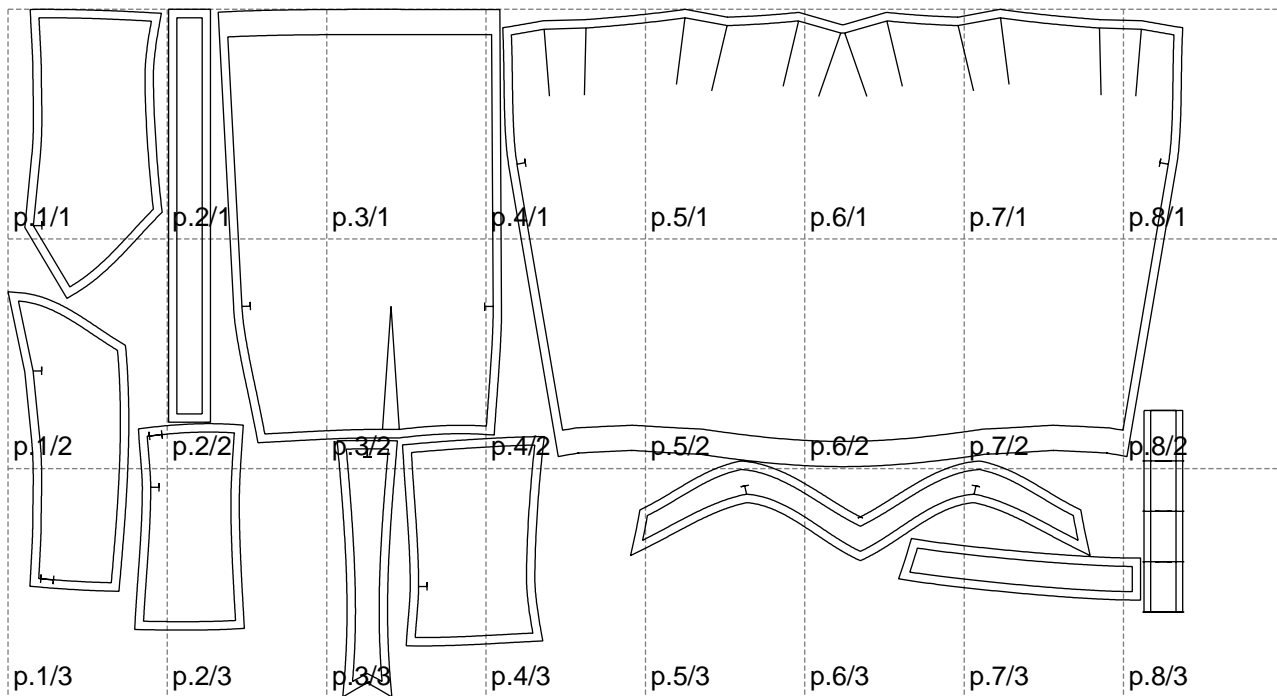

Not for print

Paper size: A4, size:1401.00 x818.86 mm

# Example

size:1488.99 x1084.32 mm

Maneken =1 ver.0

rz\_1=170

rz\_16=108

rz\_17=92.5

rz\_18=89.2

rz\_19=116

rz\_20=113

---

. . . . .  
. . . . .  
. . . . .