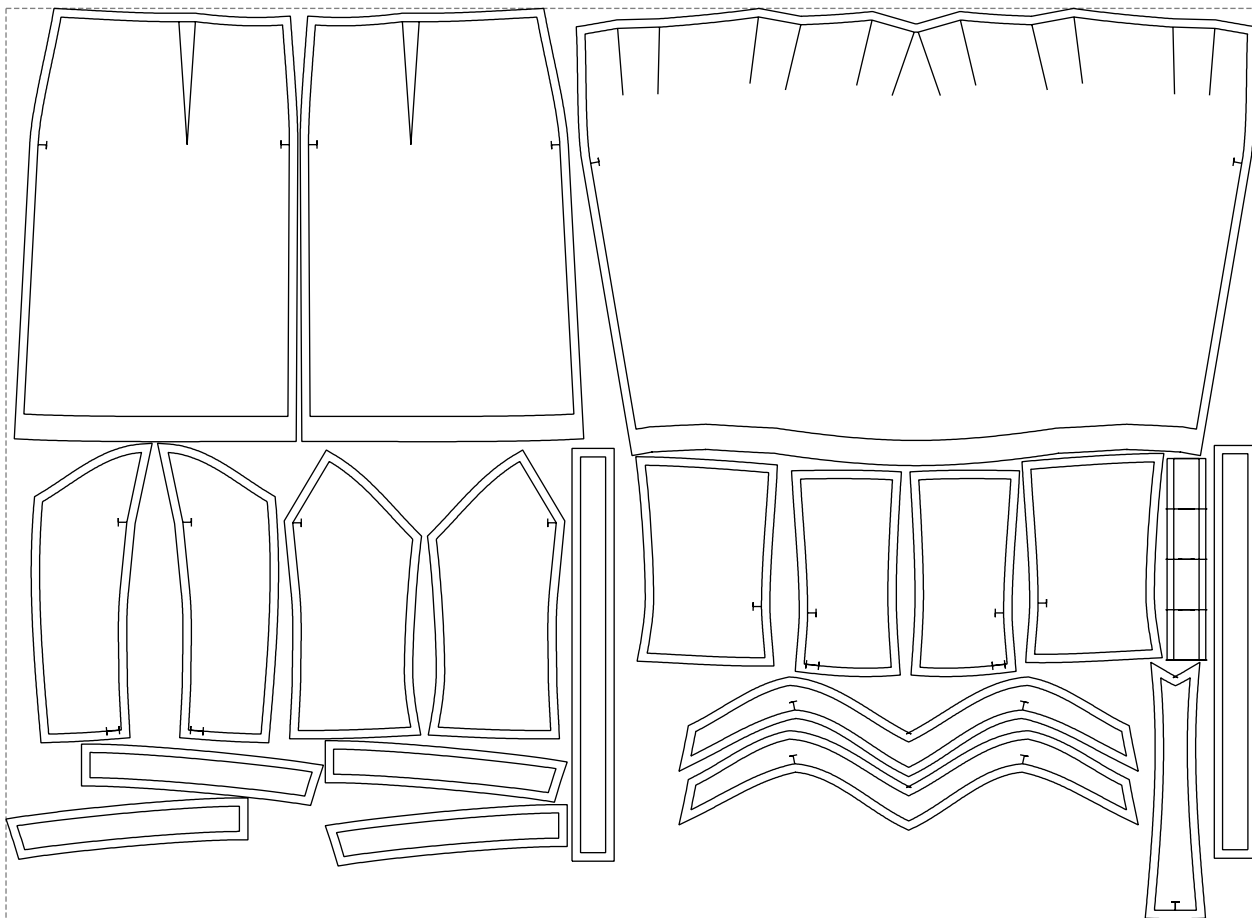

Not for print

Paper size: A4, size:1401.00 x818.86 mm

# Example

size:1488.99 x1084.32 mm

Maneken =1 ver.0

rz\_1=170

rz\_16=108

rz\_17=92.5

rz\_18=89.2

rz\_19=116