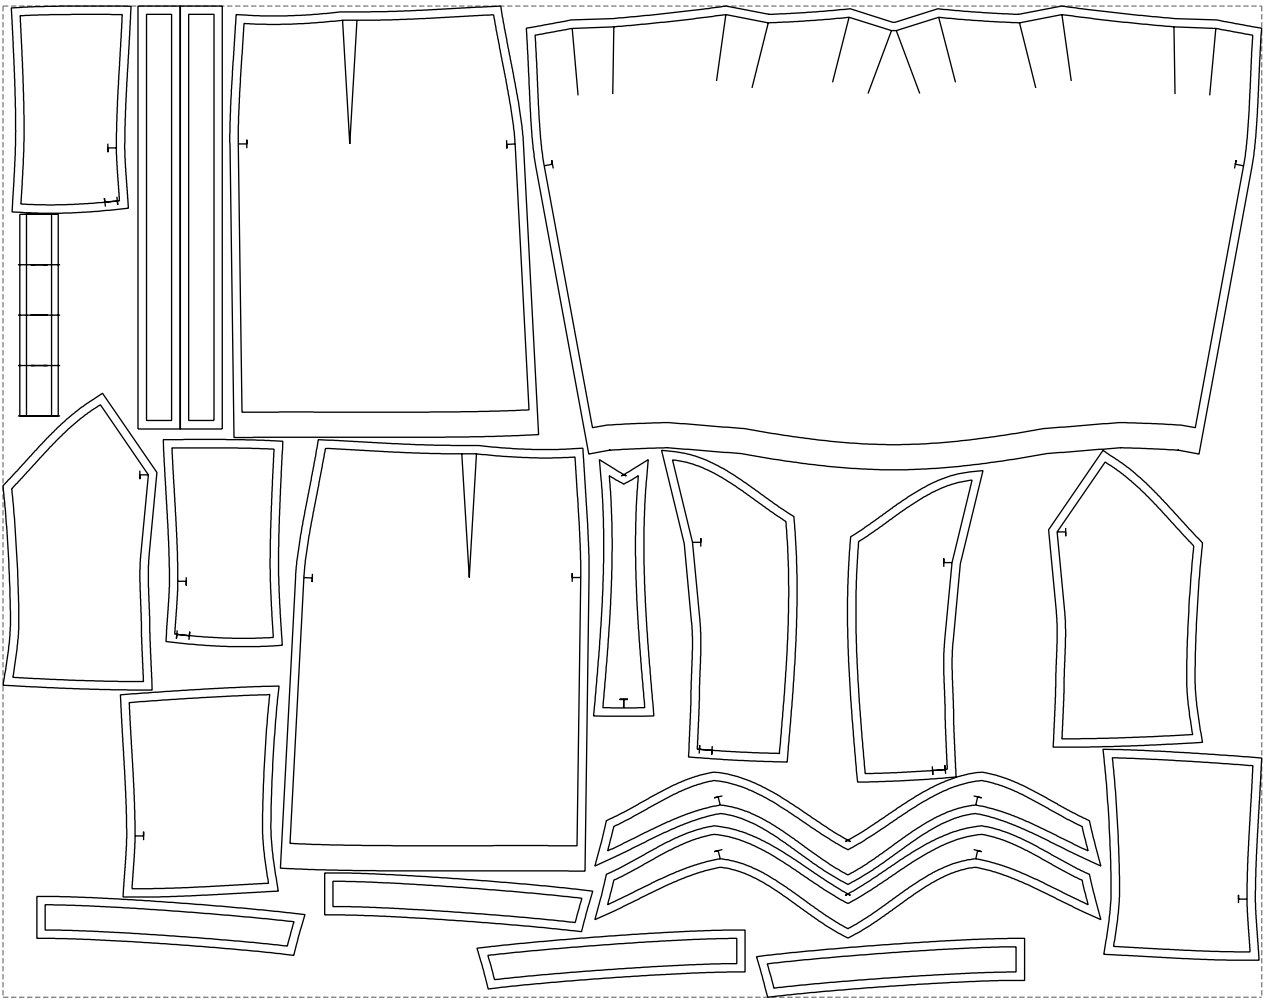

Not for print

Paper size: A4, size:1401.00 x859.49 mm

# Example

size:1499.00 x1180.81 mm

Maneken =1 ver.0

rz\_1=170

rz\_16=120

rz\_17=104

rz\_18=103.6

rz\_19=128

rz\_20=125.1

---

. . . . .  
. . . . .  
. . . . .