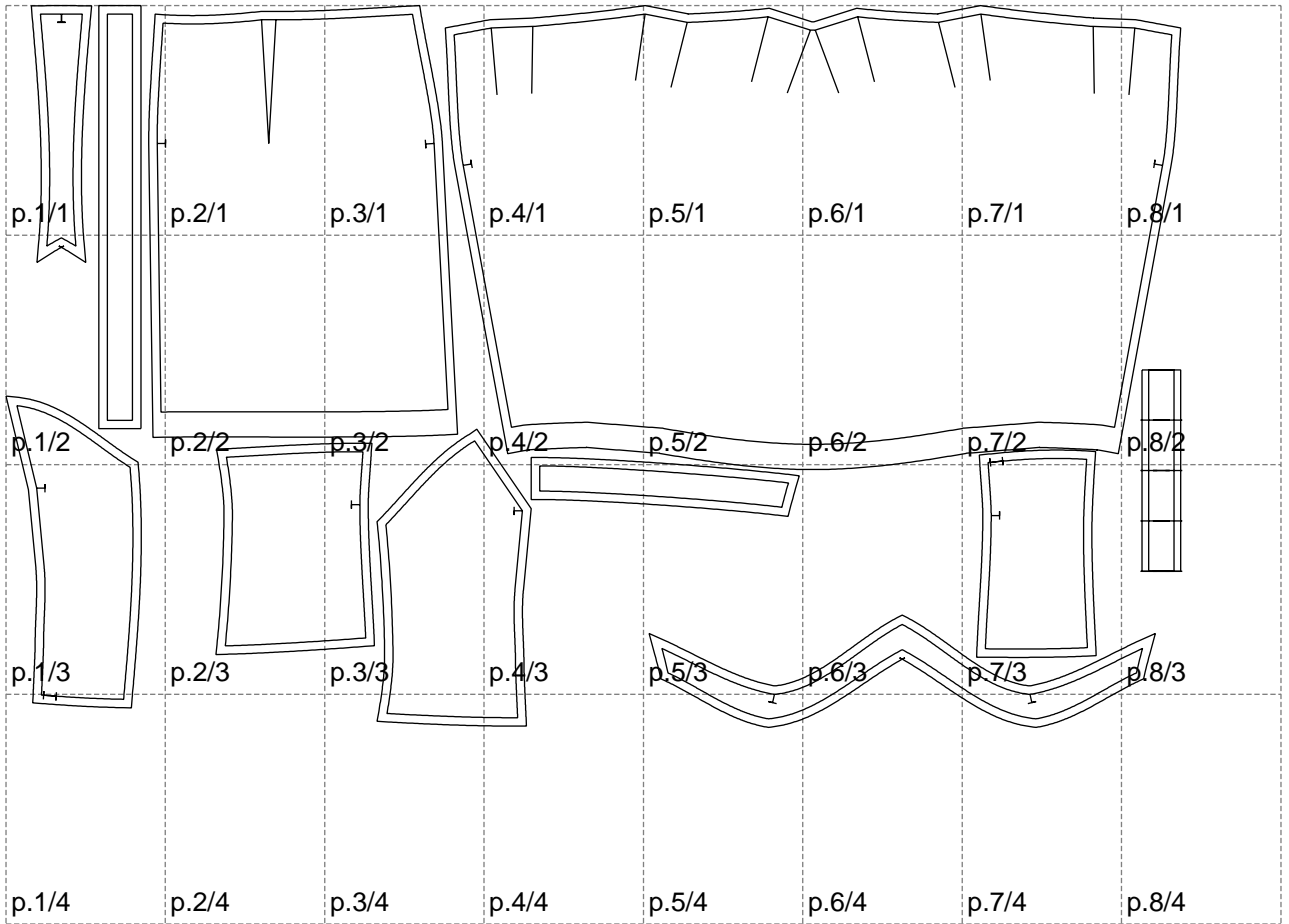

Not for print

Paper size: A4, size:1401.00 x859.49 mm

# Example

size:1499.00 x1180.81 mm

Maneken =1 ver.0

rz\_1=170

rz\_16=120

rz\_17=104

rz\_18=103.6

rz\_19=128

rz\_20=125.1

---

. . . . .  
. . . . .  
. . . . .